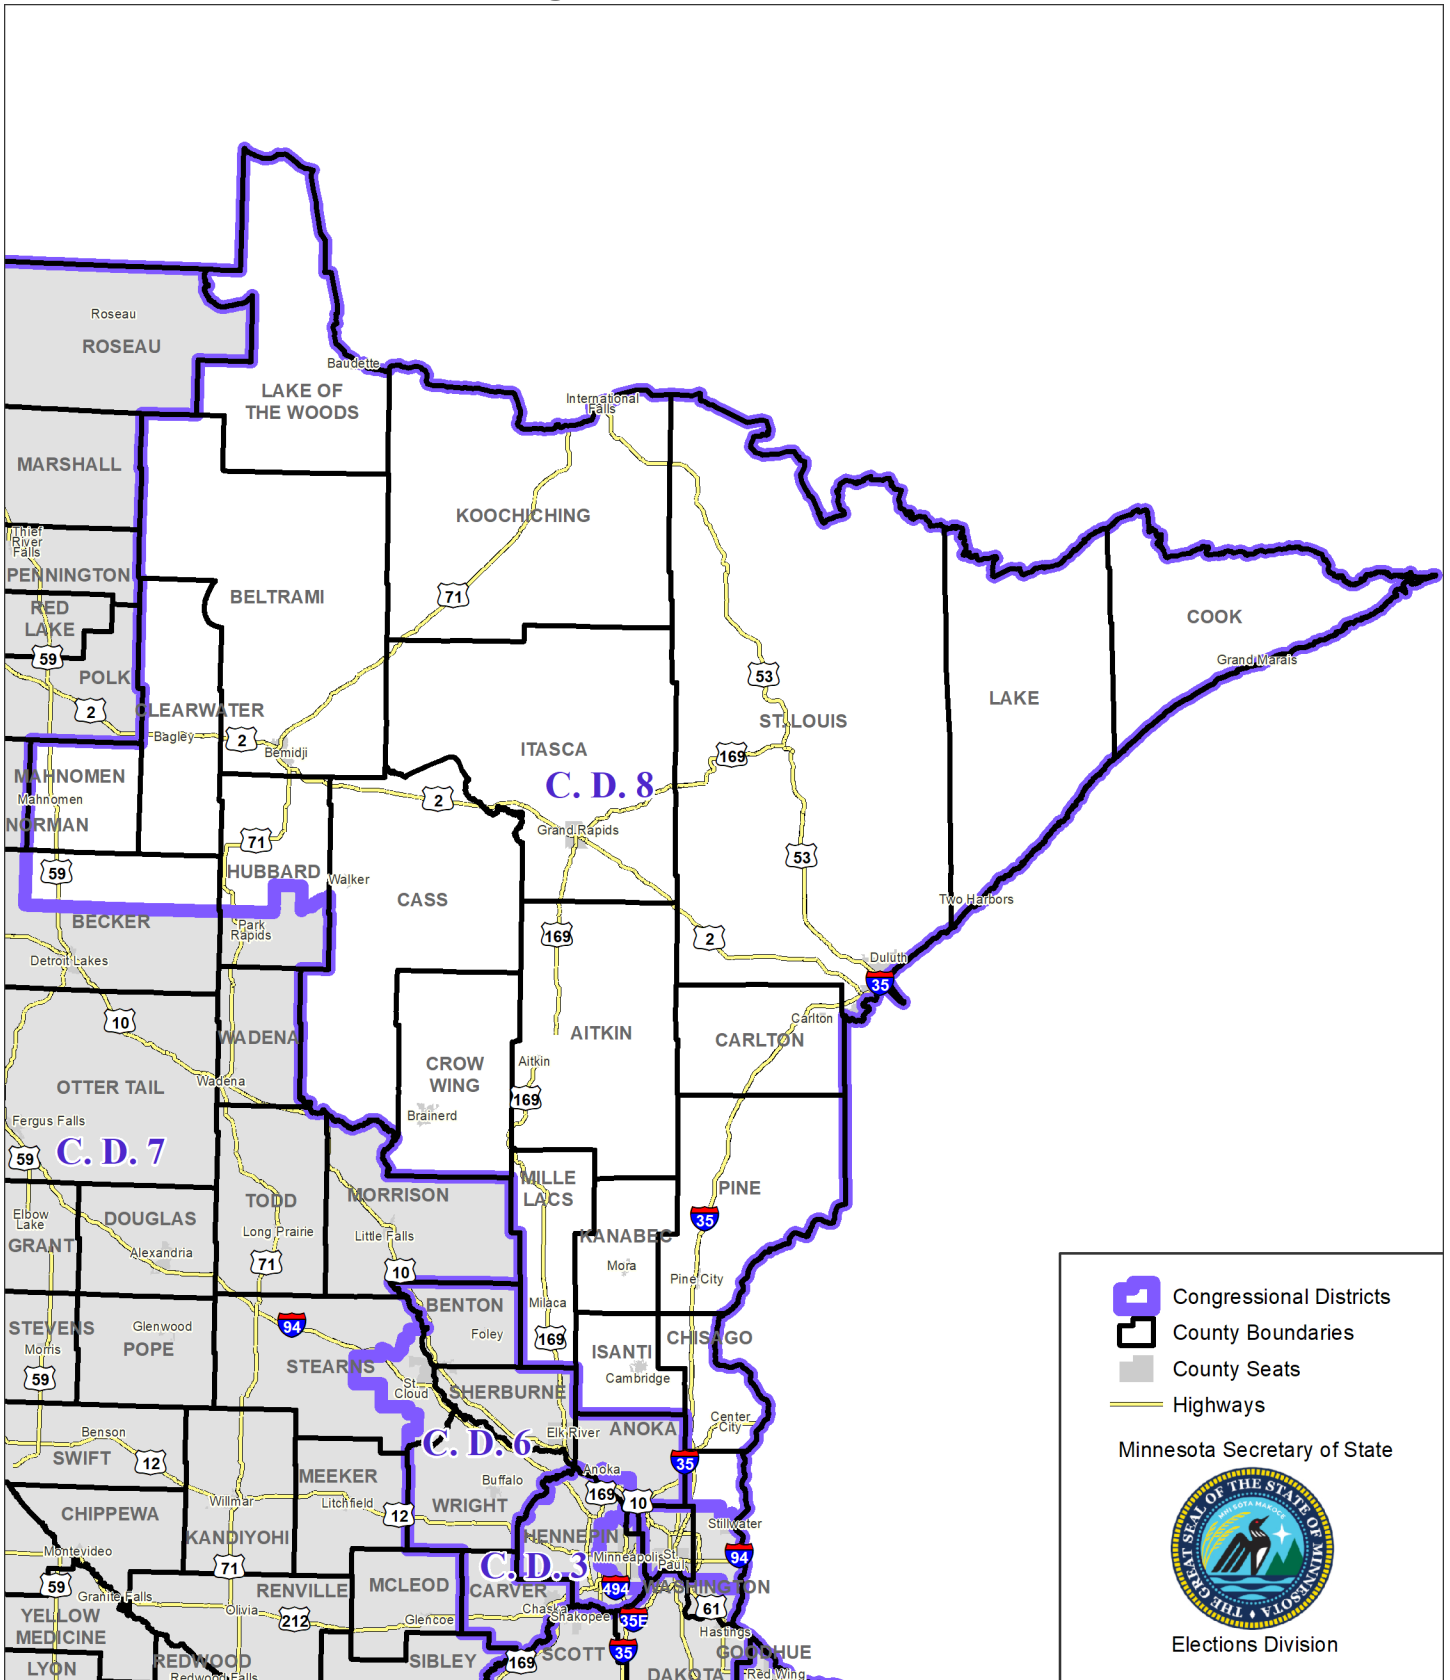

Congressional District 8

Published by Office of the Minnesota Secretary of State, Elections Division. Current as of May 2024. Look up districts & polling places at <https://pollfinder.sos.mn.gov>

About this map

This map shows the Congressional Districts ordered by the Special Redistricting Panel in the matter of *Watson, et al. v. Simon, et al*, No. A21-0243 and A21-0546, on February 15, 2022, as modified by 2022 Session Laws Chapter 92, as corrected under *Minnesota Statutes* 2.91, subd. 2, or as adjusted under *Minnesota Statutes* 204B.146, subd. 3. Derived from precinct boundaries that are maintained by the Secretary of State and available for download at the [Minnesota Geospatial Commons](https://gisdata.mn.gov) (<https://gisdata.mn.gov>). Road data is from Mn/DOT and U.S. Census (Statewide) and NCompass (Metro).