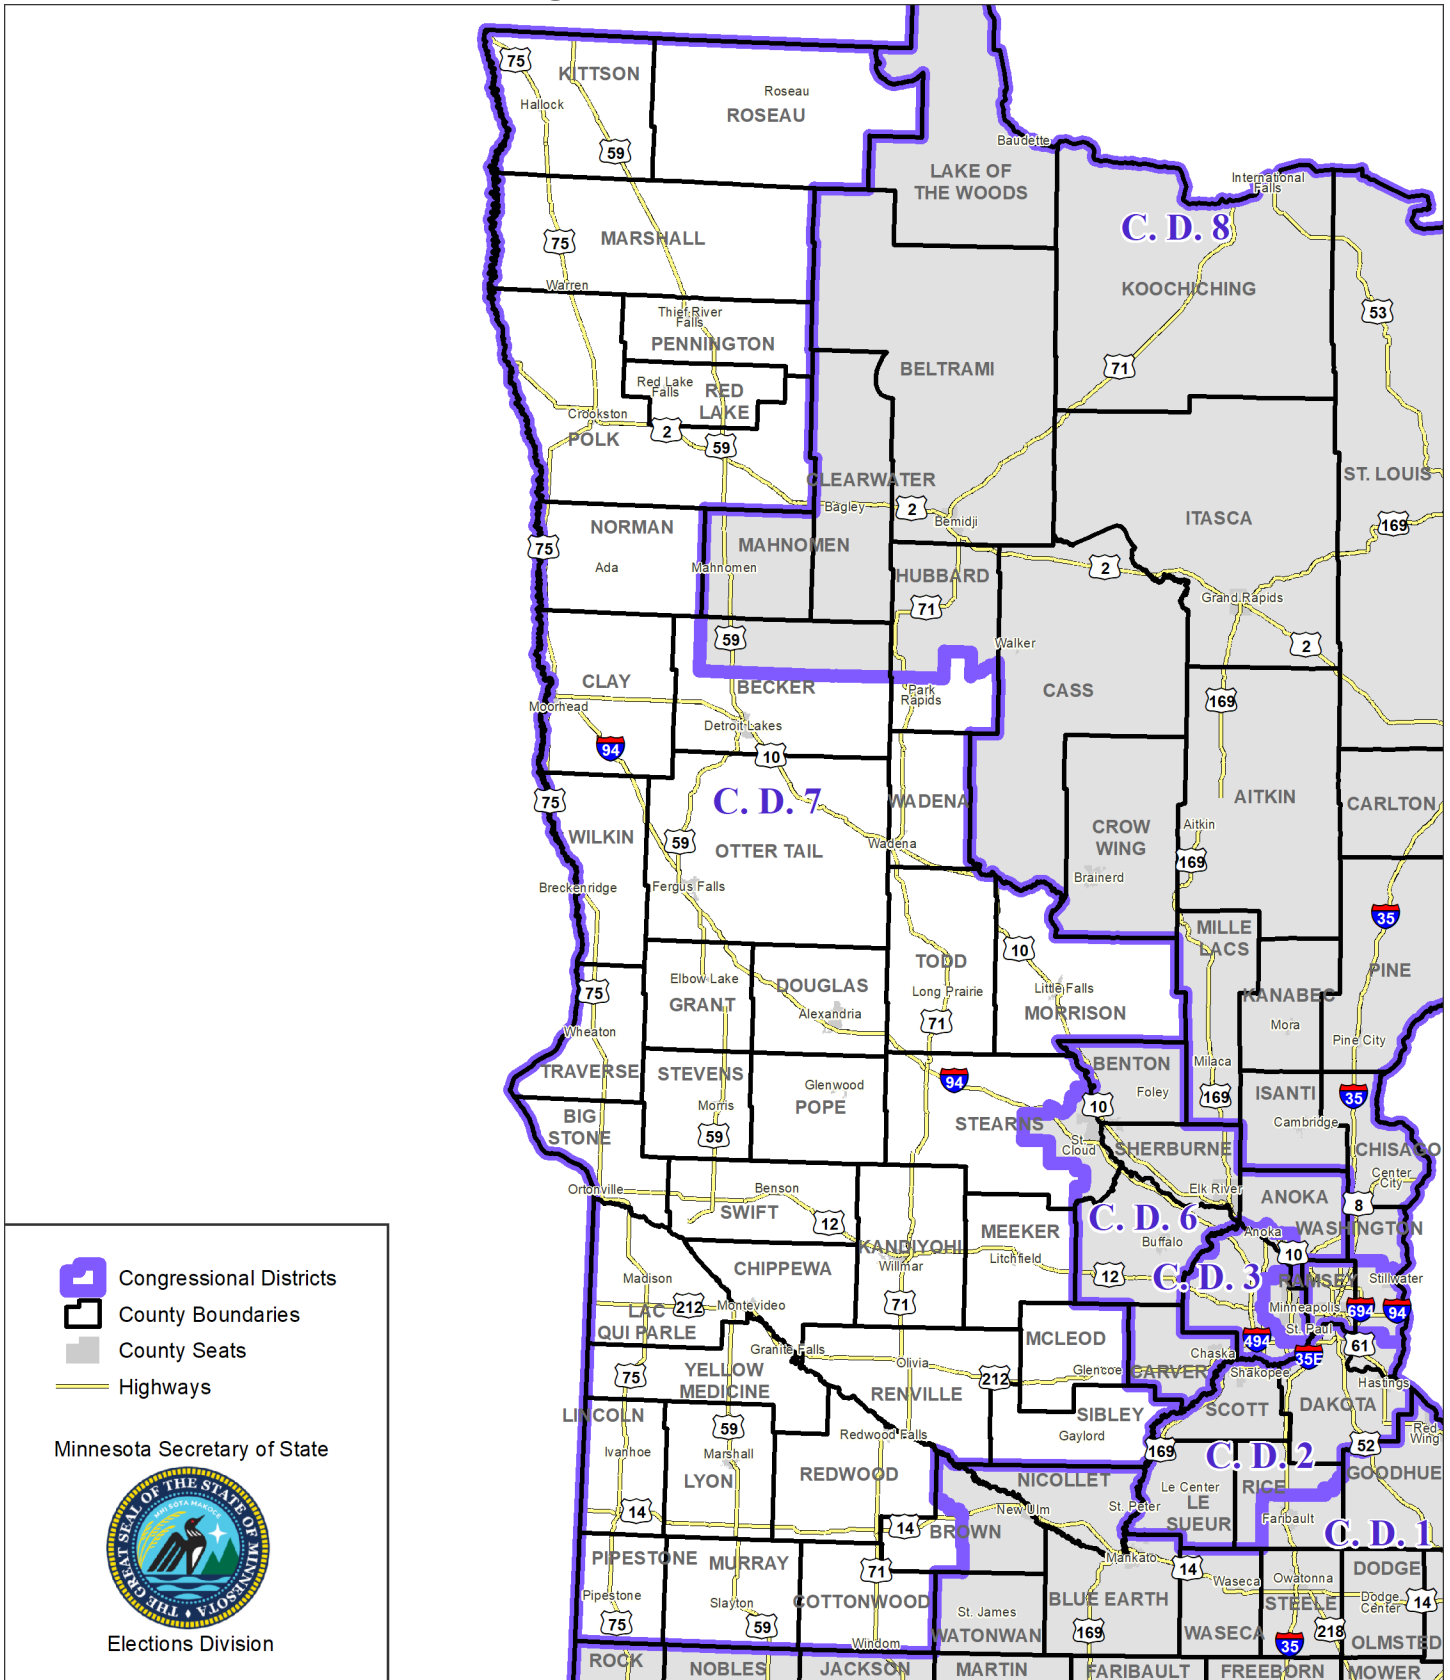

Congressional District 7

Published by Office of the Minnesota Secretary of State, Elections Division. Current as of May 2024. Look up districts & polling places at <https://pollfinder.sos.mn.gov>

About this map

District Description

Territory of Minnesota Congressional District 7:

- This area in Becker County:
 - Atlanta Twp
 - Audubon
 - Audubon Twp
 - Burlington Twp
 - Carsonville Twp
 - Cormorant Twp
 - Cuba Twp
 - Detroit Twp
 - Detroit Lakes
 - Erie Twp
 - Evergreen Twp
 - Frazee
 - Green Valley Twp
 - Hamden Twp
 - Height Of Land Twp
 - Holmesville Twp
 - Lake Eunice Twp
 - Lake Park
 - Lake Park Twp
 - Lake View Twp
 - Osage Twp
 - Richwood Twp
 - Runeberg Twp
 - Shell Lake Twp
 - Silver Leaf Twp
 - Spruce Grove Twp
 - Toad Lake Twp
 - Walworth Twp
 - Wolf Lake
 - Wolf Lake Twp
- Big Stone County
- This area in Brown County:
 - Bashaw Twp
 - Burnstown Twp
 - Cobden
 - Comfrey
 - Leavenworth Twp
 - Mulligan Twp
 - North Star Twp
 - These precincts in Prairieville Twp:
 - PRAIRIEVILLE TWP P-7
 - Springfield
 - Stately Twp
- Chippewa County
- Clay County
- Cottonwood County
- Douglas County
- Grant County

- This area in Hubbard County:
 - Akeley
 - These precincts in Akeley Twp:
 - AKELEY TWP. P-2
 - Badoura Twp
 - Crow Wing Lake Twp
 - Henrietta Twp
 - Hubbard Twp
 - Mantrap Twp
 - Nevis
 - Nevis Twp
 - Park Rapids
 - Straight River Twp
 - Todd Twp
 - White Oak Twp
- Kandiyohi County
- Kittson County
- Lac Qui Parle County
- Lincoln County
- Lyon County
- McLeod County
- Marshall County
- Meeker County
- Morrison County
- Murray County
- Norman County
- Otter Tail County
- Pennington County
- Pipestone County
- Polk County
- Pope County
- Red Lake County
- Redwood County
- Renville County
- Roseau County
- Sibley County
- This area in Stearns County:
 - Albany
 - Albany Twp
 - Ashley Twp
 - Avon
 - Avon Twp
 - Belgrade
 - Brockway Twp
 - Brooten
 - Cold Spring
 - Crow Lake Twp
 - Crow River Twp
 - Eden Lake Twp
 - Eden Valley
 - Elrosa