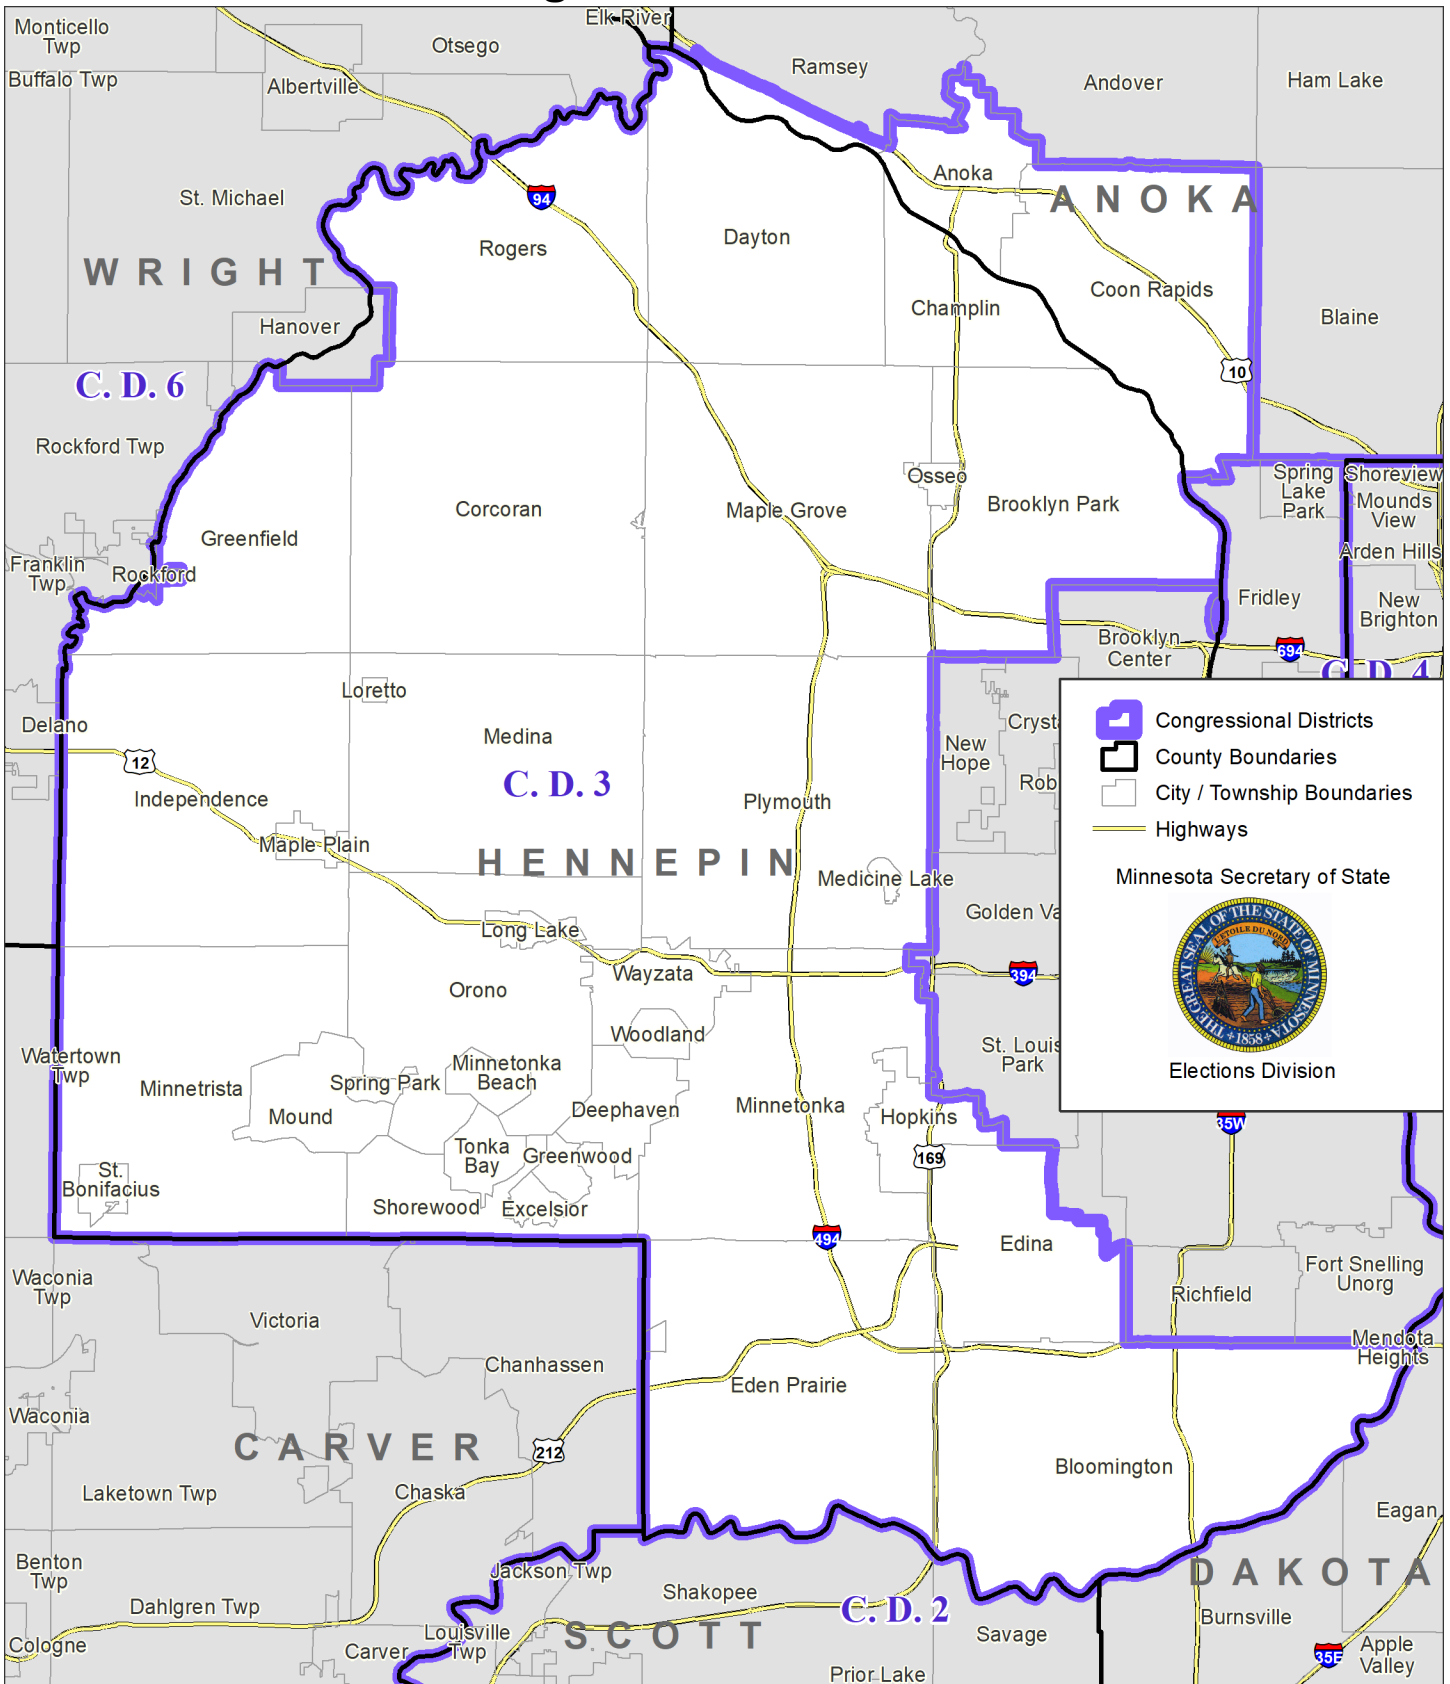

Congressional District 3

Published by Office of the Minnesota Secretary of State, Elections Division. Current as of February 2024. Look up districts & polling places at <https://pollfinder.sos.mn.gov>

About this map

This map shows the Congressional Districts ordered by the Special Redistricting Panel in the matter of *Watson, et al. v. Simon, et al*, No. A21-0243 and A21-0546, on February 15, 2022, as modified by 2022 Session Laws Chapter 92, as corrected under *Minnesota Statutes* 2.91, subd. 2, or as adjusted under *Minnesota Statutes* Derived from precinct boundaries that are maintained by the Secretary of State and available for download at the [Minnesota Geospatial Commons](https://gisdata.mn.gov) (<https://gisdata.mn.gov>). Road data is from Mn/DOT and U.S. Census (Statewide) and NCompass (Metro).

District Description

Territory of Minnesota Congressional District 3:

- This area in Anoka County:
 - Anoka
 - Coon Rapids
 - These precincts in Ramsey:
 - RAMSEY W-3 P-3
- This area in Hennepin County:
 - Bloomington
 - Brooklyn Park
 - Champlin
 - Chanhassen
 - Corcoran
 - Dayton
 - Deephaven
 - Eden Prairie
 - These precincts in Edina:
 - EDINA P-01
 - EDINA P-02
 - EDINA P-03
 - EDINA P-04
 - EDINA P-05
 - EDINA P-08
 - EDINA P-10
 - EDINA P-11
 - EDINA P-12
 - EDINA P-13
 - EDINA P-14
 - EDINA P-15
 - EDINA P-16
 - Excelsior
 - Greenfield
 - Greenwood
 - Hopkins
 - Independence
 - Long Lake
 - Loretto
 - Maple Grove
 - Maple Plain
 - Medicine Lake
 - Medina
 - Minnetonka
 - Minnetonka Beach
 - Minnetrista
 - Mound
 - Orono
 - Osseo
 - Plymouth
 - Rogers
 - St Bonifacius
 - Shorewood

- Spring Park
- Tonka Bay
- Wayzata
- Woodland