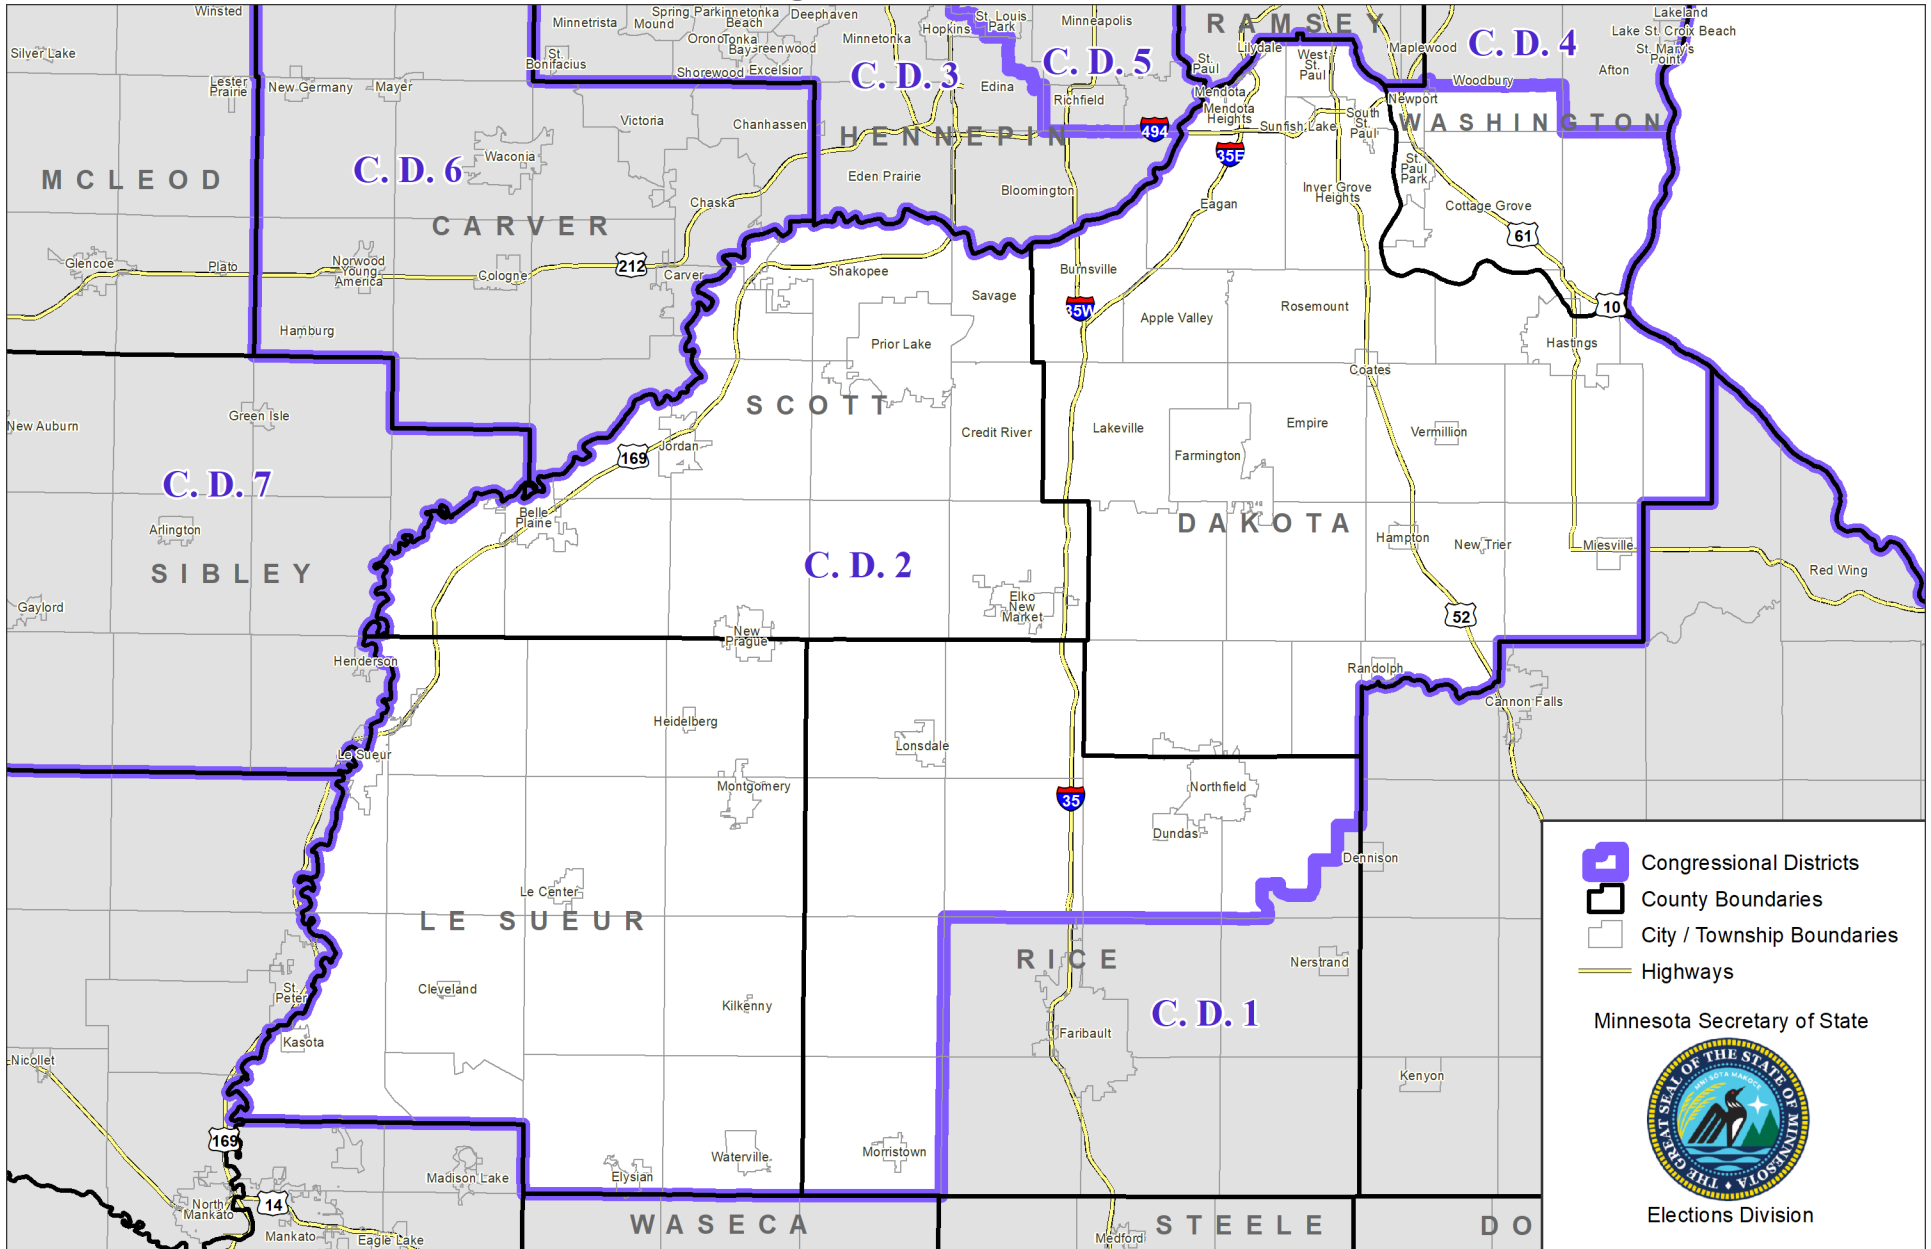

# Congressional District 2

Published by Office of the Minnesota Secretary of State, Elections Division. Current as of May 2024. Look up districts & polling places at <https://pollfinder.sos.mn.gov>

**About this map**

This map shows the Congressional Districts ordered by the Special Redistricting Panel in the matter of *Wattson, et al. v. Simon, et al*, No. A21-0243 and A21-0546, on February 15, 2022, as modified by 2022 Session Laws Chapter 92, as corrected under *Minnesota Statutes* 2.91, subd. 2, or as adjusted under *Minnesota Statutes* 204B.146, subd. 3. Derived from precinct boundaries that are maintained by the Secretary of State and available for download at the [Minnesota Geospatial Commons](https://gisdata.mn.gov) (<https://gisdata.mn.gov>). Road data is from Mn/DOT and U.S. Census (Statewide) and NCompass (Metro).

## District Description

Territory of Minnesota Congressional District 2:

- Dakota County
- Le Sueur County
- This area in Rice County:
  - Bridgewater Twp
  - Dundas
  - Erin Twp
  - Forest Twp
  - Lonsdale
  - Morristown
  - Morristown Twp
  - Northfield
  - These precincts in Northfield Twp:
    - NORTHFIELD TWP. P-2
  - Shieldsville Twp
  - Webster Twp
  - Wheatland Twp
- Scott County
- This area in Washington County:
  - Cottage Grove
  - Denmark Twp
  - Grey Cloud Island Twp
  - Hastings
  - Newport
  - St. Paul Park
  - These precincts in Woodbury:
    - WOODBURY P-14
    - WOODBURY P-15