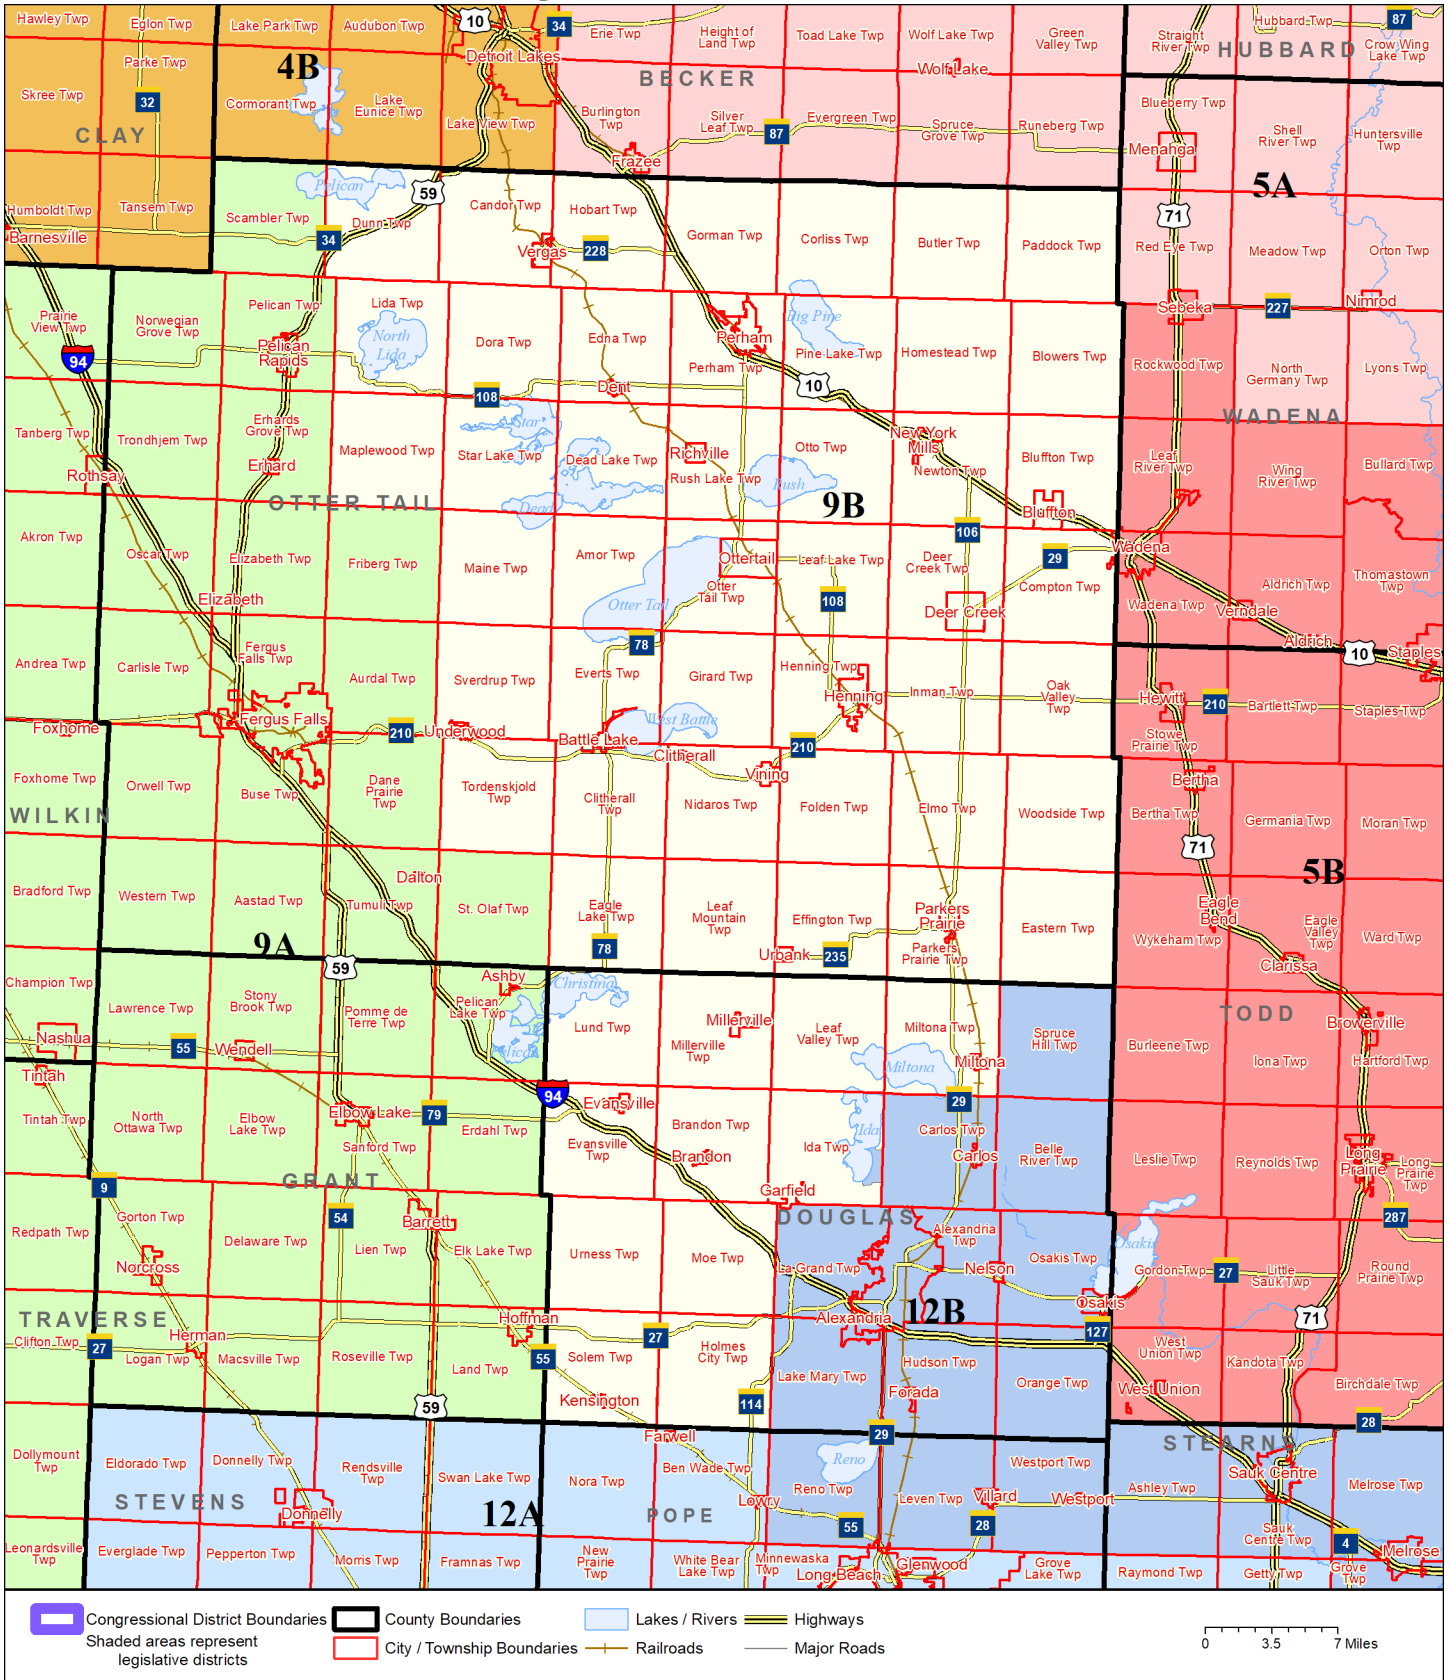

Legislative District 9B

Published by Office of the Minnesota Secretary of State, Elections Division. Current as of May 2024. Look up districts & polling places at <https://pollfinder.sos.mn.gov>

About this map

This map shows the Congressional and Legislative Districts ordered by the Special Redistricting Panel in the matter of *Wattson, et al. v. Simon, et al*, No. A21-0243 and A21-0546, on February 15, 2022, as modified by the legislature, as corrected under *Minnesota Statutes* 2.91, subd. 2, or as adjusted under *Minnesota Statutes* 204B.146, subd. 3. Derived from precinct boundaries that are maintained by the Secretary of State and available for download at the [Minnesota Geospatial Commons](https://gisdata.mn.gov) (<https://gisdata.mn.gov>). Road data is from Mn/DOT and U.S. Census (Statewide) and NCompass (Metro). Rail data is from Mn/DOT. Water data is from MN DNR.

District Description

Territory of Minnesota Legislative District 9B:

- This area in Douglas County:
 - Brandon
 - Brandon Twp
 - Evansville
 - Evansville Twp
 - Garfield
 - Holmes City Twp
 - These precincts in Ida Twp:
 - IDA TWP. P-1
 - Kensington
 - Leaf Valley Twp
 - Lund Twp
 - Millerville
 - Millerville Twp
 - Miltona
 - Miltona Twp
 - Moe Twp
 - Solem Twp
 - Urness Twp
- This area in Otter Tail County:
 - Amor Twp
 - Battle Lake
 - Blowers Twp
 - Bluffton
 - Bluffton Twp
 - Butler Twp
 - Candor Twp
 - Clitherall
 - Clitherall Twp
 - Compton Twp
 - Corliss Twp
 - Dead Lake Twp
 - Deer Creek
 - Deer Creek Twp
 - Dent
 - Dora Twp
 - Dunn Twp
 - Eagle Lake Twp
 - Eastern Twp
 - Edna Twp
 - Effington Twp
 - Elmo Twp
 - Everts Twp
 - Folden Twp
 - Girard Twp
 - Gorman Twp
 - Henning
 - Henning Twp
 - Hobart Twp