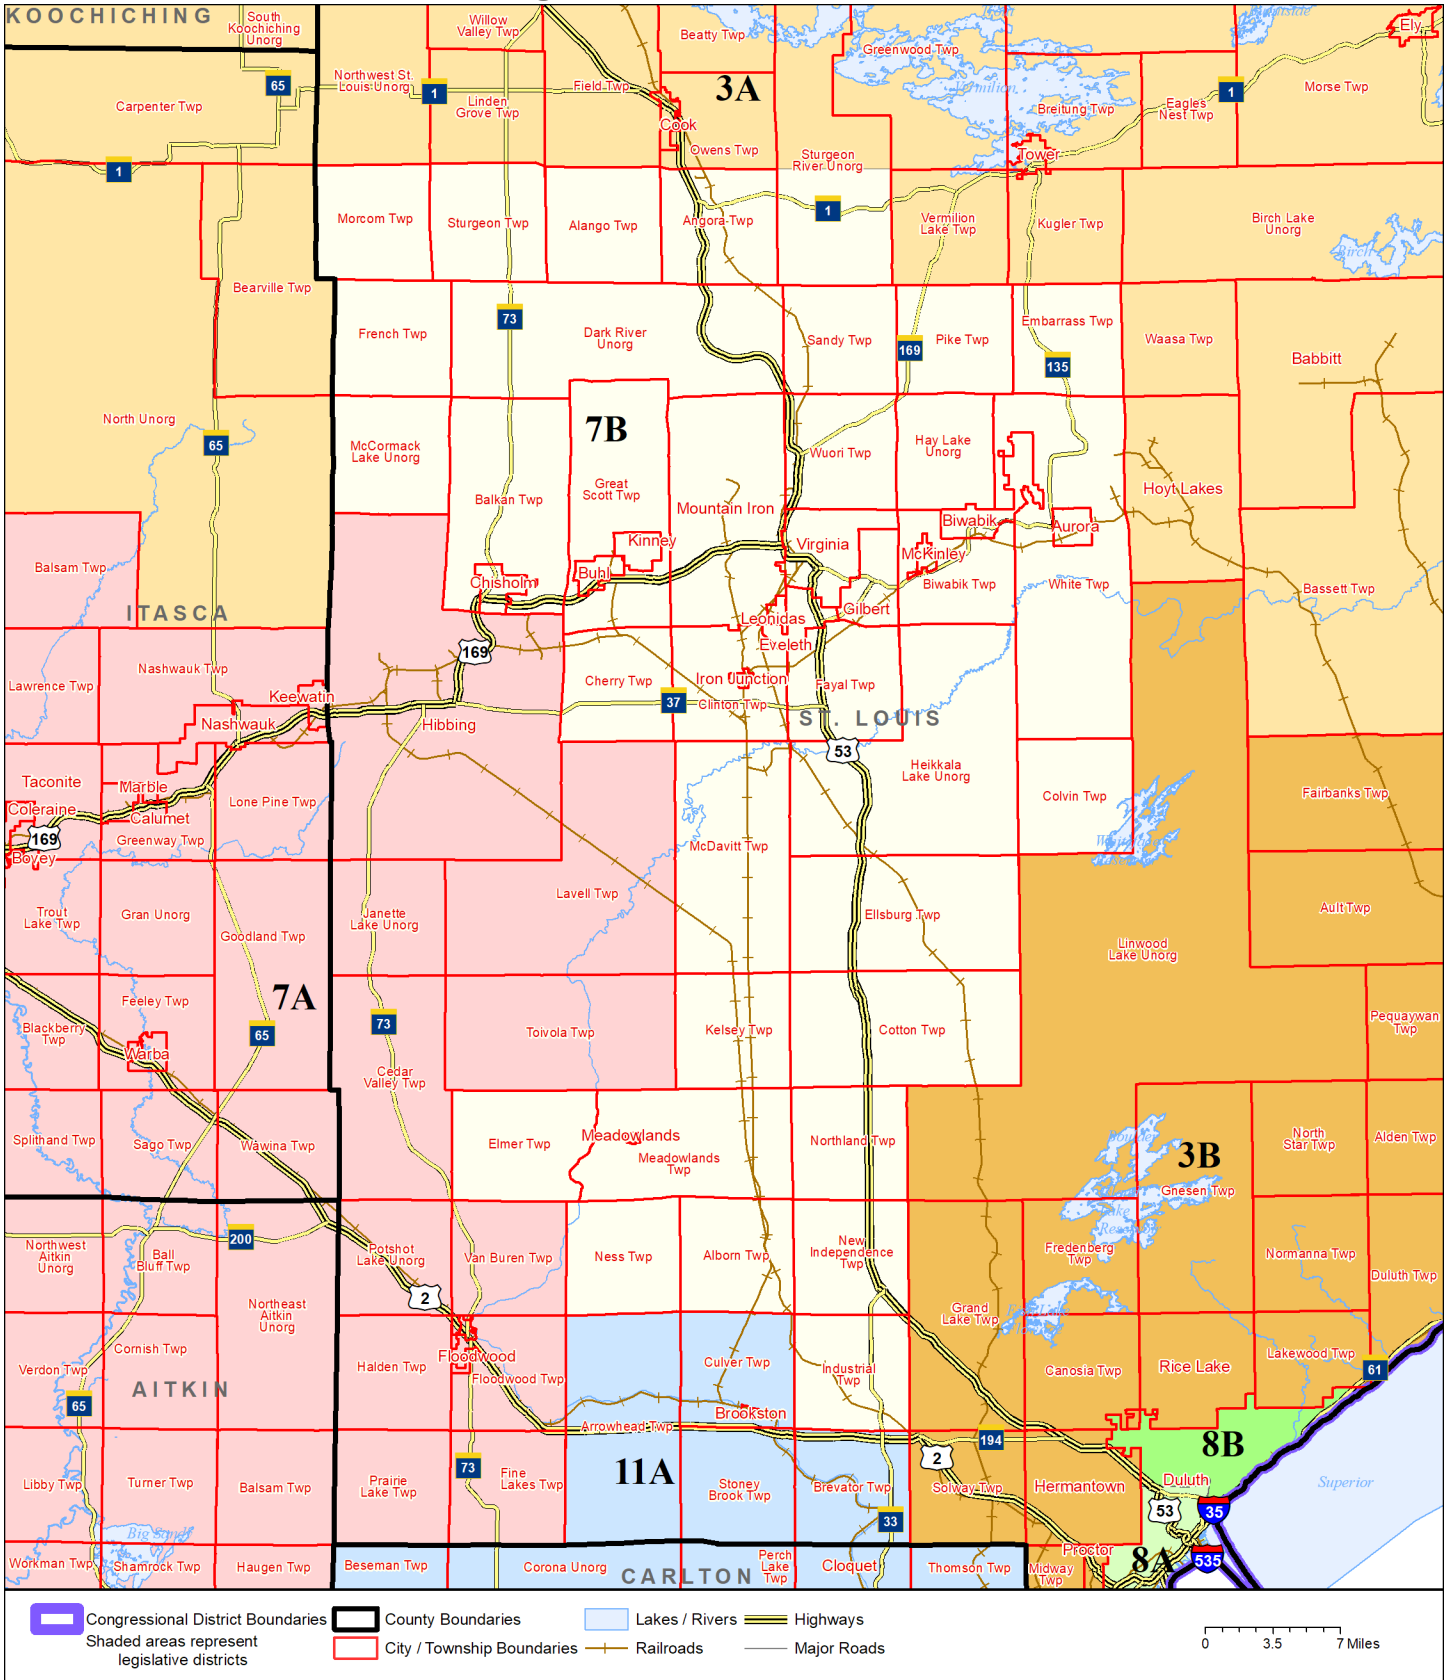

# Legislative District 7B

Published by Office of the Minnesota Secretary of State, Elections Division. Current as of May 2024. Look up districts & polling places at <https://pollfinder.sos.mn.gov>

## About this map

This map shows the Congressional and Legislative Districts ordered by the Special Redistricting Panel in the matter of *Wattson, et al. v. Simon, et al*, No. A21-0243 and A21-0546, on February 15, 2022, as modified by the legislature, as corrected under *Minnesota Statutes* 2.91, subd. 2, or as adjusted under *Minnesota Statutes* 204B.146, subd. 3. Derived from precinct boundaries that are maintained by the Secretary of State and available for download at the [Minnesota Geospatial Commons](https://gisdata.mn.gov) (<https://gisdata.mn.gov>). Road data is from Mn/DOT and U.S. Census (Statewide) and NCompass (Metro). Rail data is from Mn/DOT. Water data is from MN DNR.

## District Description

Territory of Minnesota Legislative District 7B:

- This area in St. Louis County:
  - Alango Twp
  - Alborn Twp
  - Angora Twp
  - Aurora
  - Balkan Twp
  - Biwabik
  - Biwabik Twp
  - Buhl
  - Cherry Twp
  - Chisholm
  - Clinton Twp
  - Colvin Twp
  - Cotton Twp
  - Ellsburg Twp
  - Elmer Twp
  - Embarrass Twp
  - Eveleth
  - Fayal Twp
  - French Twp
  - Gilbert
  - Great Scott Twp
  - Industrial Twp
  - Iron Junction
  - Kelsey Twp
  - Kinney
  - Leonidas
  - Mcdavitt Twp
  - Mckinley
  - Meadowlands
  - Meadowlands Twp
  - Morcom Twp
  - Mountain Iron
  - Ness Twp
  - New Independence Twp
  - Northland Twp
  - Pike Twp
  - Sandy Twp
  - Sturgeon Twp
  - Virginia
  - White Twp
  - Wuori Twp
  - These precincts in unorganized territory:
    - UNORG. PRCT. 10
    - UNORG. PRCT. 14
    - UNORG. PRCT. 15
    - UNORG. PRCT. 16
    - UNORG. PRCT. 17
    - UNORG. PRCT. 18
    - UNORG. PRCT. 5