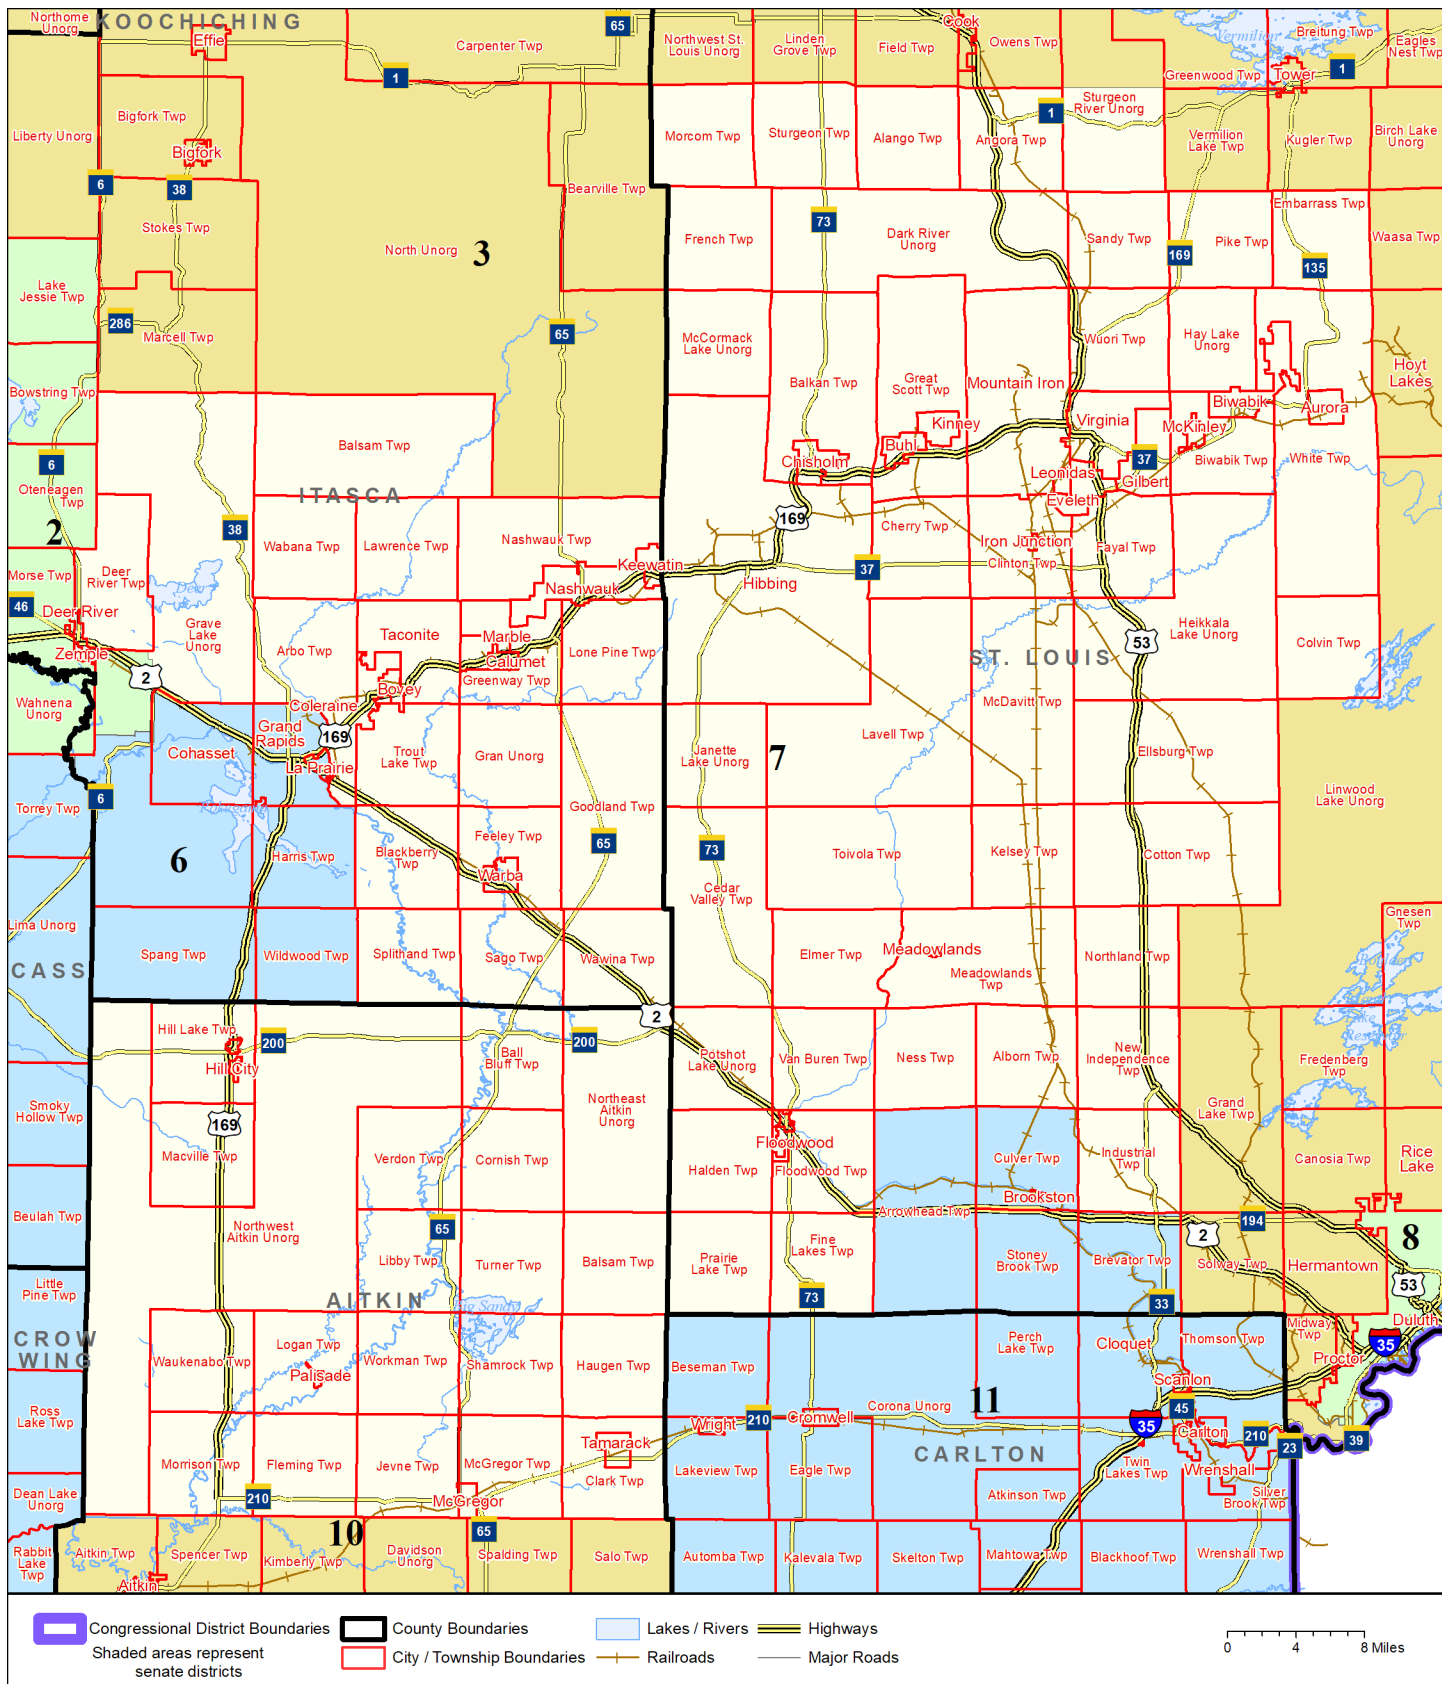

Senate District 7

Published by Office of the Minnesota Secretary of State, Elections Division. Current as of May 2024. Look up districts & polling places at <https://pollfinder.sos.mn.gov>

About this map

This map shows the Congressional and Legislative Districts ordered by the Special Redistricting Panel in the matter of *Wattson, et al. v. Simon, et al*, No. A21-0243 and A21-0546, on February 15, 2022, as modified by the legislature, as corrected under *Minnesota Statutes* 2.91, subd. 2, or as adjusted under *Minnesota Statutes* 204B.146, subd. 3. Derived from precinct boundaries that are maintained by the Secretary of State and available for download at the [Minnesota Geospatial Commons](https://gisdata.mn.gov) (<https://gisdata.mn.gov>). Road data is from Mn/DOT and U.S. Census (Statewide) and NCompass (Metro). Rail data is from Mn/DOT. Water data is from MN DNR.

District Description

Territory of Minnesota Senate District 7:

- This area in Aitkin County:
 - Ball Bluff Twp
 - Balsam Twp
 - Clark Twp
 - Cornish Twp
 - Fleming Twp
 - Haugen Twp
 - Hill City
 - Hill Lake Twp
 - Jevne Twp
 - Libby Twp
 - Logan Twp
 - Mcgregor
 - Mcgregor Twp
 - Macville Twp
 - Morrison Twp
 - Palisade
 - Shamrock Twp
 - Tamarack
 - Turner Twp
 - Verdon Twp
 - Waukenabo Twp
 - Workman Twp
 - These precincts in unorganized territory:
 - NE AITKIN UNORG
 - NW AITKIN UNORG
- This area in Itasca County:
 - Arbo Twp
 - Balsam Twp
 - Blackberry Twp
 - Bovey
 - Calumet
 - Coleraine
 - These precincts in Deer River:
 - DEER RIVER P-2
 - Deer River Twp
 - Feeley Twp
 - Goodland Twp
 - Greenway Twp
 - Keewatin
 - Lawrence Twp
 - Lone Pine Twp
 - Marble
 - Nashwauk
 - Nashwauk Twp
 - Sago Twp
 - Splithand Twp
 - Taconite
 - Trout Lake Twp