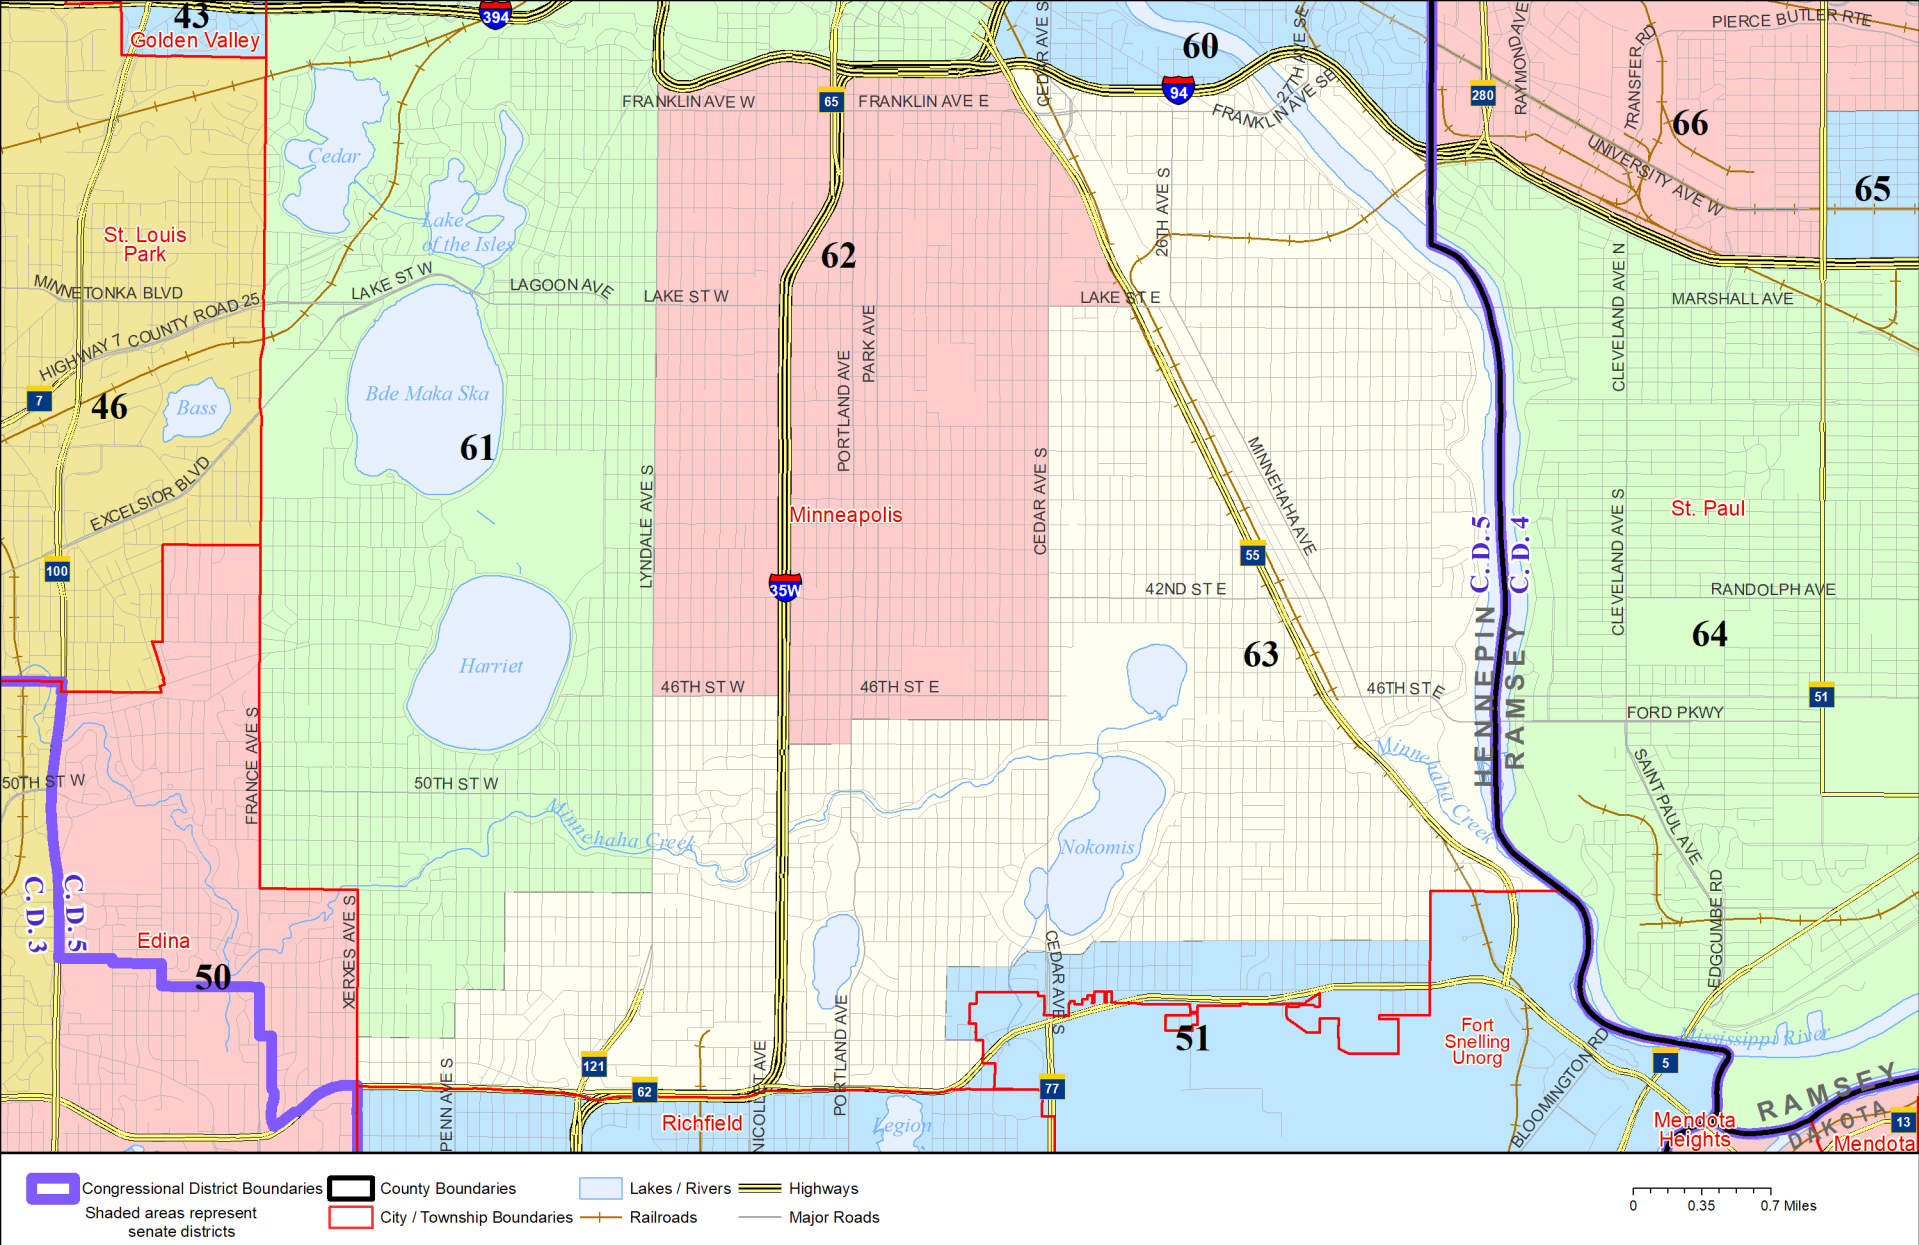

Senate District 63

Published by Office of the Minnesota Secretary of State, Elections Division. Current as of May 2024. Look up districts & polling places at <https://pollfinder.sos.mn.gov>

About this map

This map shows the Congressional and Legislative Districts ordered by the Special Redistricting Panel in the matter of *Wattson, et al. v. Simon, et al*, No. A21-0243 and A21-0546, on February 15, 2022, as modified by the legislature, as corrected under *Minnesota Statutes* 2.91, subd. 2, or as adjusted under *Minnesota Statutes* 204B.146, subd. 3. Derived from precinct boundaries that are maintained by the Secretary of State and available for download at the [Minnesota Geospatial Commons](https://gisdata.mn.gov) (<https://gisdata.mn.gov>). Road data is from Mn/DOT and U.S. Census (Statewide) and NCompass (Metro). Rail data is from Mn/DOT. Water data is from MN DNR.

District Description

Territory of Minnesota Senate District 63:

- This area in Hennepin County:
 - These precincts in Minneapolis:
 - MINNEAPOLIS W-11 P-01
 - MINNEAPOLIS W-11 P-02
 - MINNEAPOLIS W-11 P-03
 - MINNEAPOLIS W-11 P-04
 - MINNEAPOLIS W-11 P-05
 - MINNEAPOLIS W-11 P-07
 - MINNEAPOLIS W-11 P-08
 - MINNEAPOLIS W-11 P-09
 - MINNEAPOLIS W-11 P-10
 - MINNEAPOLIS W-11 P-11
 - MINNEAPOLIS W-12 P-01
 - MINNEAPOLIS W-12 P-02
 - MINNEAPOLIS W-12 P-03
 - MINNEAPOLIS W-12 P-04
 - MINNEAPOLIS W-12 P-05
 - MINNEAPOLIS W-12 P-06
 - MINNEAPOLIS W-12 P-07
 - MINNEAPOLIS W-12 P-08
 - MINNEAPOLIS W-12 P-09
 - MINNEAPOLIS W-12 P-10
 - MINNEAPOLIS W-12 P-11
 - MINNEAPOLIS W-13 P-08
 - MINNEAPOLIS W-13 P-09
 - MINNEAPOLIS W-2 P-08
 - MINNEAPOLIS W-2 P-09
 - MINNEAPOLIS W-6 P-08
 - MINNEAPOLIS W-6 P-09
 - MINNEAPOLIS W-8 P-09
 - MINNEAPOLIS W-9 P-06
 - MINNEAPOLIS W-9 P-08
 - MINNEAPOLIS W-9 P-09