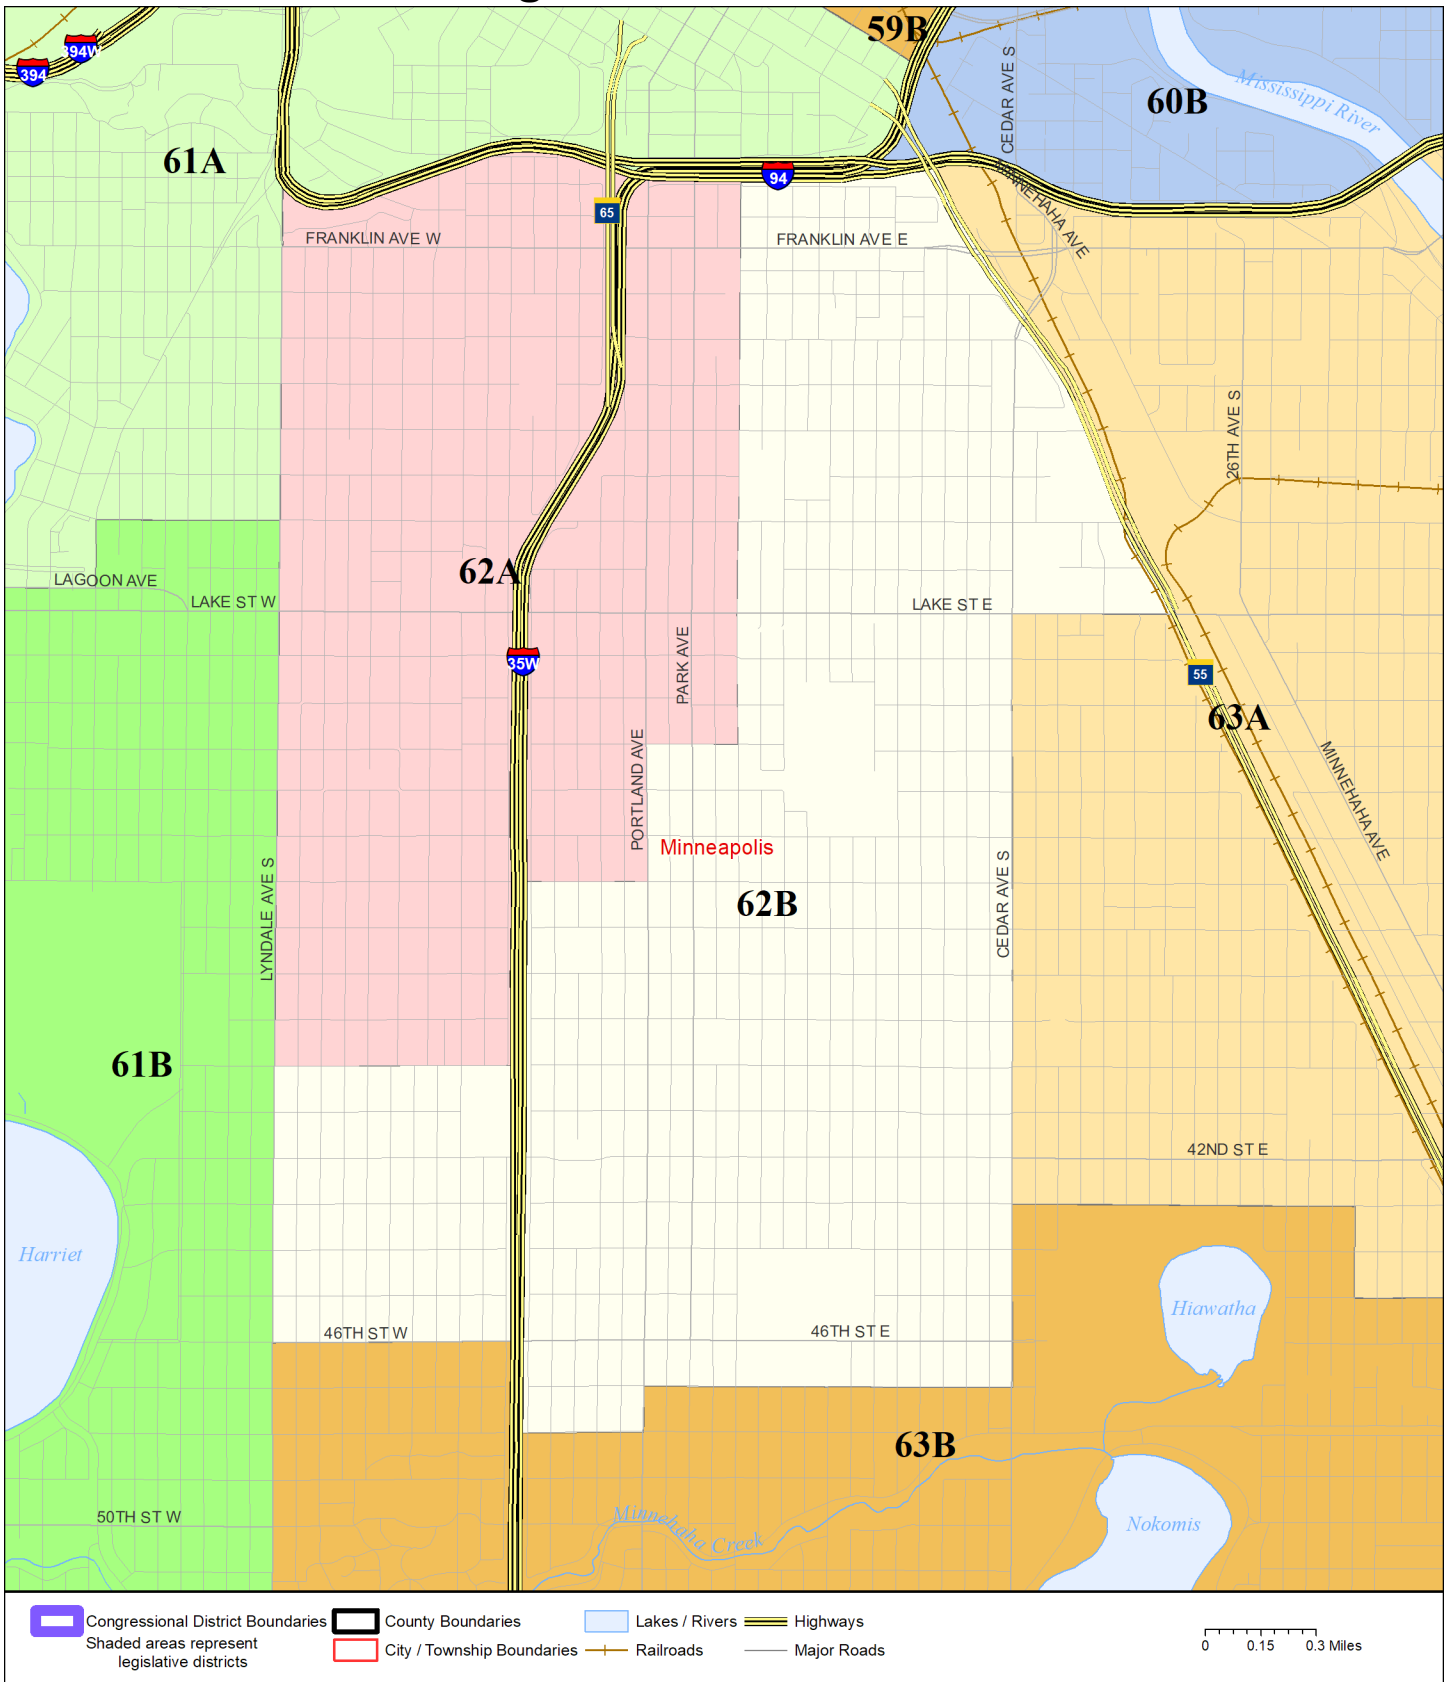

Legislative District 62B

Published by Office of the Minnesota Secretary of State, Elections Division. Current as of May 2024. Look up districts & polling places at <https://pollfinder.sos.mn.gov>

About this map

This map shows the Congressional and Legislative Districts ordered by the Special Redistricting Panel in the matter of *Wattson, et al. v. Simon, et al*, No. A21-0243 and A21-0546, on February 15, 2022, as modified by the legislature, as corrected under *Minnesota Statutes* 2.91, subd. 2, or as adjusted under *Minnesota Statutes* 204B.146, subd. 3. Derived from precinct boundaries that are maintained by the Secretary of State and available for download at the [Minnesota Geospatial Commons](https://gisdata.mn.gov) (<https://gisdata.mn.gov>). Road data is from Mn/DOT and U.S. Census (Statewide) and NCompass (Metro). Rail data is from Mn/DOT. Water data is from MN DNR.

District Description

Territory of Minnesota Legislative District 62B:

- This area in Hennepin County:
 - These precincts in Minneapolis:
 - MINNEAPOLIS W-11 P-06
 - MINNEAPOLIS W-6 P-07
 - MINNEAPOLIS W-8 P-04
 - MINNEAPOLIS W-8 P-06
 - MINNEAPOLIS W-8 P-07
 - MINNEAPOLIS W-8 P-08
 - MINNEAPOLIS W-8 P-10
 - MINNEAPOLIS W-8 P-11
 - MINNEAPOLIS W-9 P-02
 - MINNEAPOLIS W-9 P-03
 - MINNEAPOLIS W-9 P-04
 - MINNEAPOLIS W-9 P-05
 - MINNEAPOLIS W-9 P-07