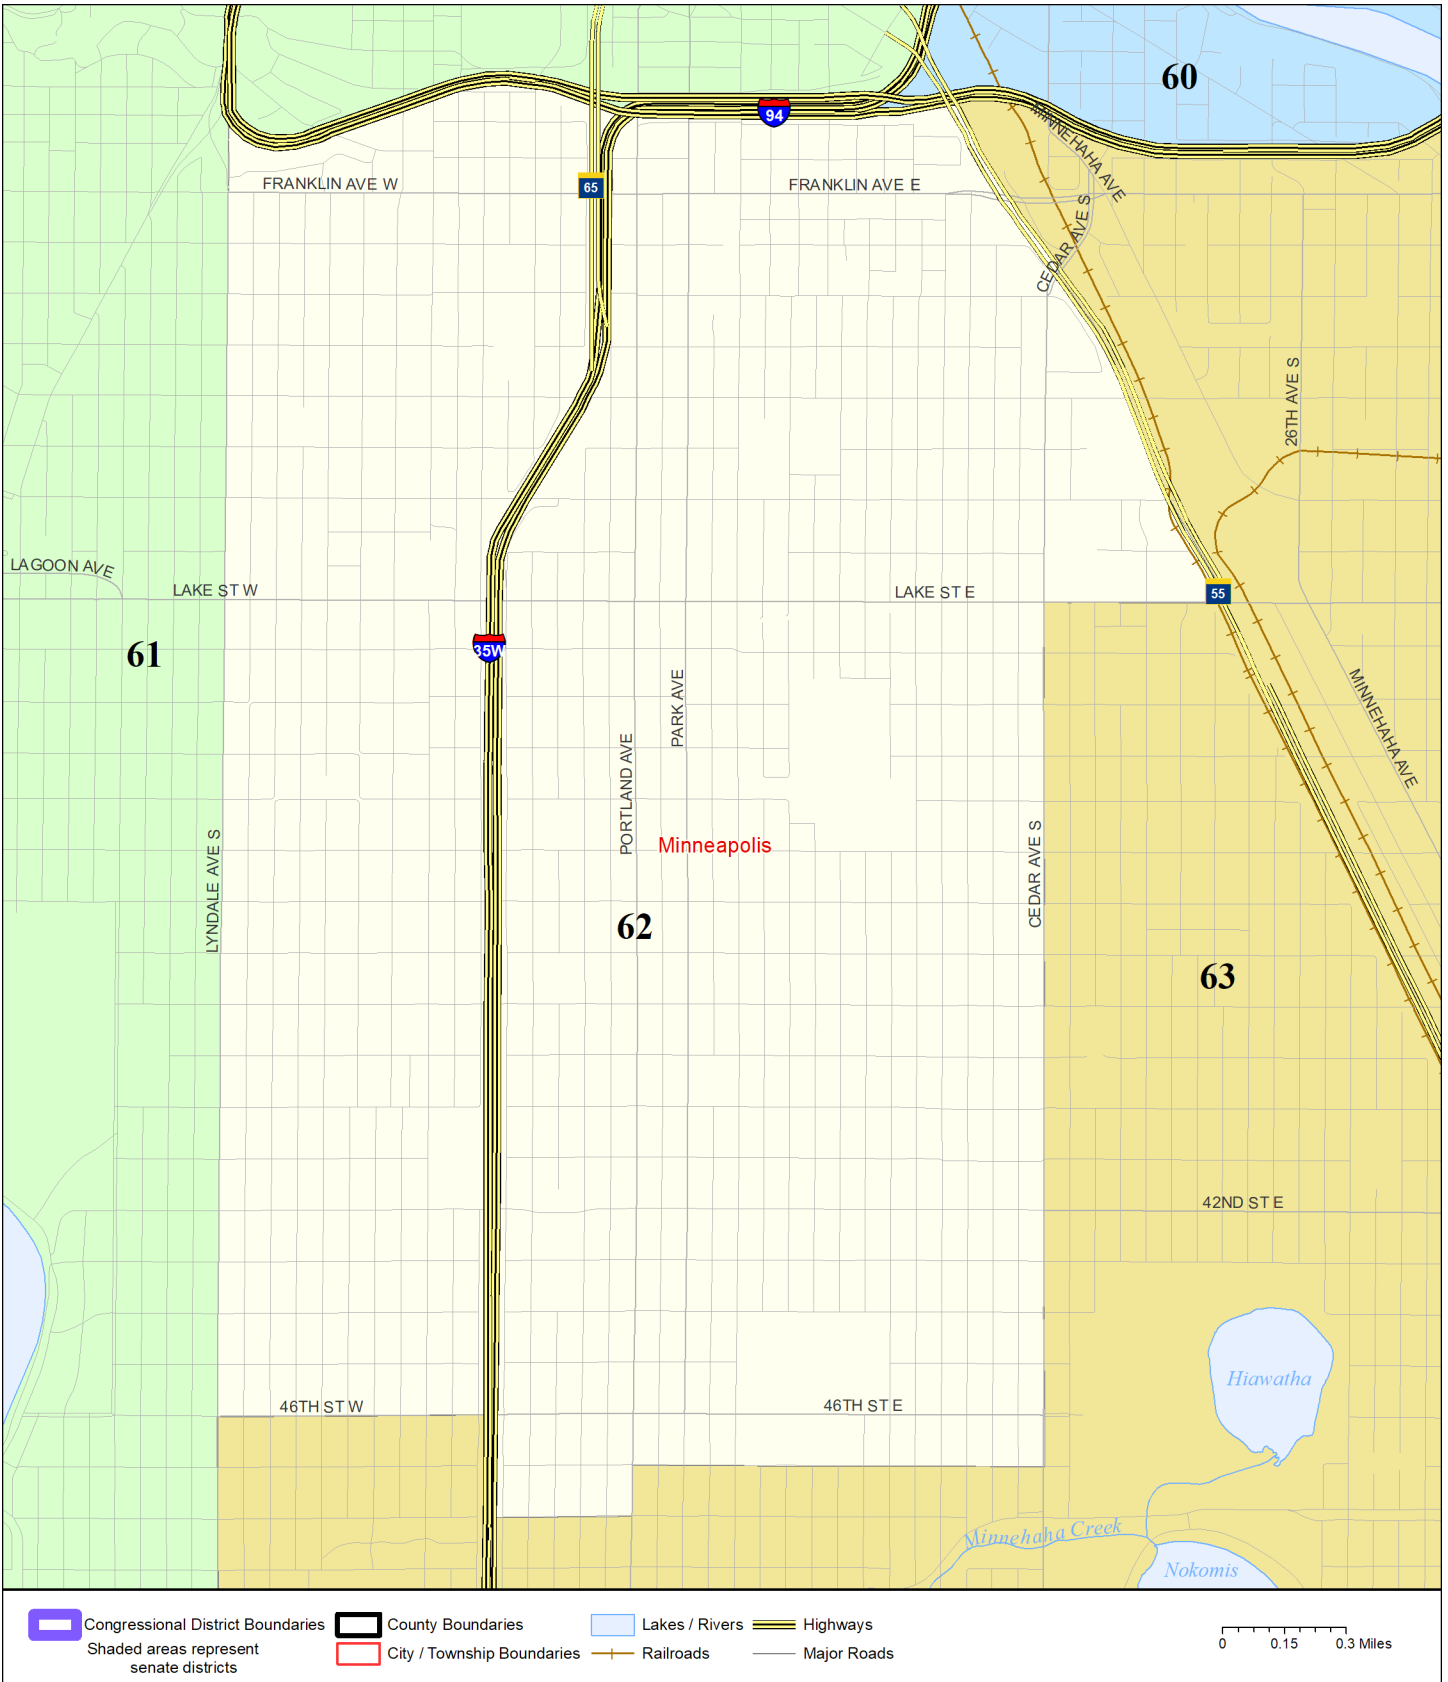

Senate District 62

Published by Office of the Minnesota Secretary of State, Elections Division. Current as of May 2024. Look up districts & polling places at <https://pollfinder.sos.mn.gov>

About this map

This map shows the Congressional and Legislative Districts ordered by the Special Redistricting Panel in the matter of *Wattson, et al. v. Simon, et al*, No. A21-0243 and A21-0546, on February 15, 2022, as modified by the legislature, as corrected under *Minnesota Statutes* 2.91, subd. 2, or as adjusted under *Minnesota Statutes* 204B.146, subd. 3. Derived from precinct boundaries that are maintained by the Secretary of State and available for download at the [Minnesota Geospatial Commons](https://gisdata.mn.gov) (<https://gisdata.mn.gov>). Road data is from Mn/DOT and U.S. Census (Statewide) and NCompass (Metro). Rail data is from Mn/DOT. Water data is from MN DNR.

District Description

Territory of Minnesota Senate District 62:

- This area in Hennepin County:
 - These precincts in Minneapolis:
 - MINNEAPOLIS W-10 P-06
 - MINNEAPOLIS W-10 P-07
 - MINNEAPOLIS W-10 P-08
 - MINNEAPOLIS W-10 P-09
 - MINNEAPOLIS W-11 P-06
 - MINNEAPOLIS W-6 P-04
 - MINNEAPOLIS W-6 P-05
 - MINNEAPOLIS W-6 P-06
 - MINNEAPOLIS W-6 P-07
 - MINNEAPOLIS W-7 P-10
 - MINNEAPOLIS W-8 P-01
 - MINNEAPOLIS W-8 P-02
 - MINNEAPOLIS W-8 P-03
 - MINNEAPOLIS W-8 P-04
 - MINNEAPOLIS W-8 P-05
 - MINNEAPOLIS W-8 P-06
 - MINNEAPOLIS W-8 P-07
 - MINNEAPOLIS W-8 P-08
 - MINNEAPOLIS W-8 P-10
 - MINNEAPOLIS W-8 P-11
 - MINNEAPOLIS W-9 P-01
 - MINNEAPOLIS W-9 P-02
 - MINNEAPOLIS W-9 P-03
 - MINNEAPOLIS W-9 P-04
 - MINNEAPOLIS W-9 P-05
 - MINNEAPOLIS W-9 P-07