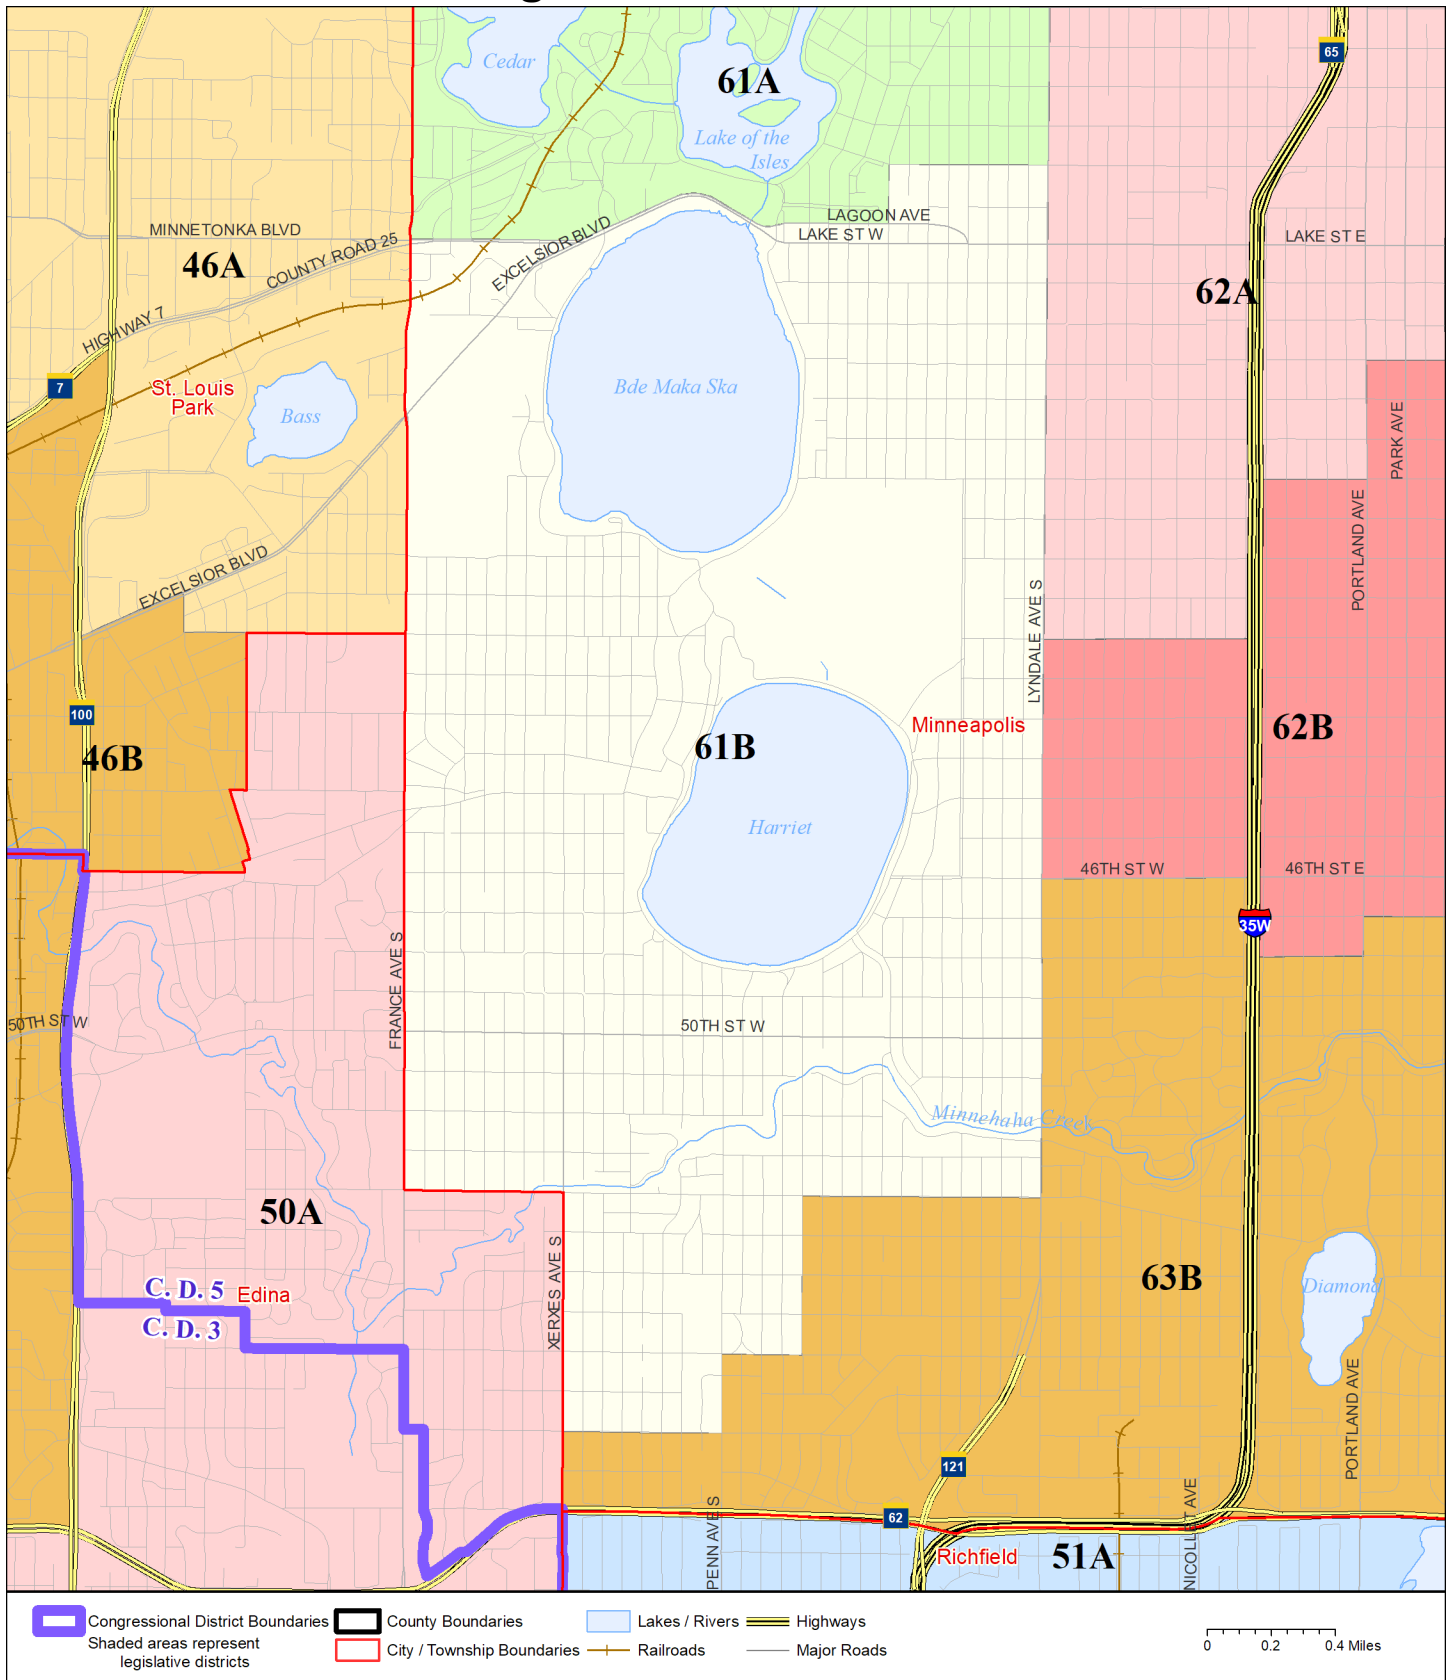

Legislative District 61B

Published by Office of the Minnesota Secretary of State, Elections Division. Current as of May 2024. Look up districts & polling places at <https://pollfinder.sos.mn.gov>

About this map

This map shows the Congressional and Legislative Districts ordered by the Special Redistricting Panel in the matter of *Wattson, et al. v. Simon, et al*, No. A21-0243 and A21-0546, on February 15, 2022, as modified by the legislature, as corrected under *Minnesota Statutes* 2.91, subd. 2, or as adjusted under *Minnesota Statutes* 204B.146, subd. 3. Derived from precinct boundaries that are maintained by the Secretary of State and available for download at the [Minnesota Geospatial Commons](https://gisdata.mn.gov) (<https://gisdata.mn.gov>). Road data is from Mn/DOT and U.S. Census (Statewide) and NCompass (Metro). Rail data is from Mn/DOT. Water data is from MN DNR.

District Description

Territory of Minnesota Legislative District 61B:

- This area in Hennepin County:
 - These precincts in Minneapolis:
 - MINNEAPOLIS W-10 P-02
 - MINNEAPOLIS W-10 P-03
 - MINNEAPOLIS W-10 P-04
 - MINNEAPOLIS W-10 P-05
 - MINNEAPOLIS W-13 P-01
 - MINNEAPOLIS W-13 P-02
 - MINNEAPOLIS W-13 P-03
 - MINNEAPOLIS W-13 P-04
 - MINNEAPOLIS W-13 P-05
 - MINNEAPOLIS W-13 P-06
 - MINNEAPOLIS W-13 P-07
 - MINNEAPOLIS W-13 P-10
 - MINNEAPOLIS W-13 P-11
 - MINNEAPOLIS W-13 P-12
 - MINNEAPOLIS W-13 P-13
 - MINNEAPOLIS W-7 P-12