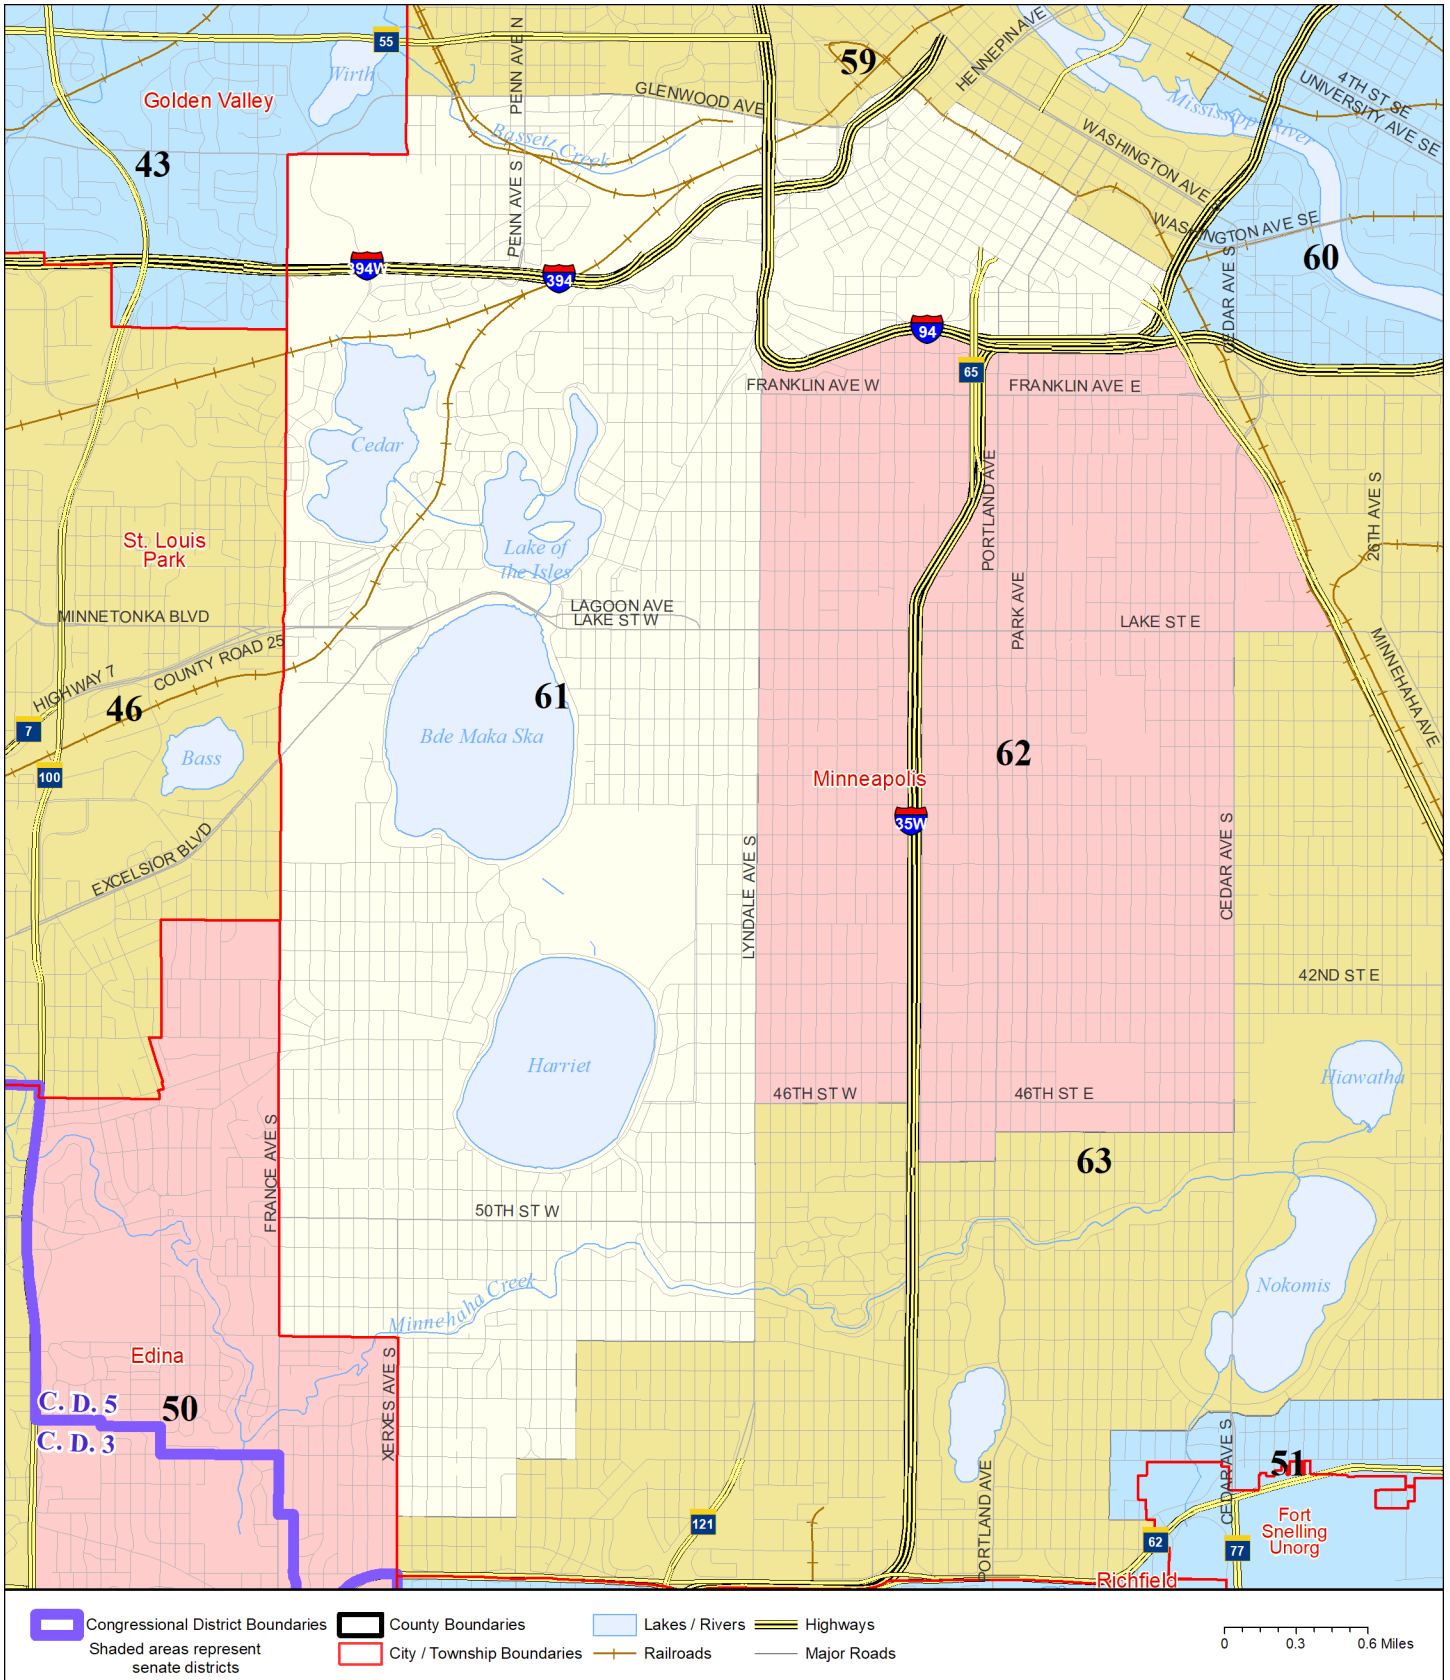

Senate District 61

Published by Office of the Minnesota Secretary of State, Elections Division. Current as of May 2024. Look up districts & polling places at <https://pollfinder.sos.mn.gov>

About this map

This map shows the Congressional and Legislative Districts ordered by the Special Redistricting Panel in the matter of *Wattson, et al. v. Simon, et al*, No. A21-0243 and A21-0546, on February 15, 2022, as modified by the legislature, as corrected under *Minnesota Statutes* 2.91, subd. 2, or as adjusted under *Minnesota Statutes* 204B.146, subd. 3. Derived from precinct boundaries that are maintained by the Secretary of State and available for download at the [Minnesota Geospatial Commons](https://gisdata.mn.gov) (<https://gisdata.mn.gov>). Road data is from Mn/DOT and U.S. Census (Statewide) and NCompass (Metro). Rail data is from Mn/DOT. Water data is from MN DNR.

District Description

Territory of Minnesota Senate District 61:

- This area in Hennepin County:
 - These precincts in Minneapolis:
 - MINNEAPOLIS W-10 P-01
 - MINNEAPOLIS W-10 P-02
 - MINNEAPOLIS W-10 P-03
 - MINNEAPOLIS W-10 P-04
 - MINNEAPOLIS W-10 P-05
 - MINNEAPOLIS W-13 P-01
 - MINNEAPOLIS W-13 P-02
 - MINNEAPOLIS W-13 P-03
 - MINNEAPOLIS W-13 P-04
 - MINNEAPOLIS W-13 P-05
 - MINNEAPOLIS W-13 P-06
 - MINNEAPOLIS W-13 P-07
 - MINNEAPOLIS W-13 P-10
 - MINNEAPOLIS W-13 P-11
 - MINNEAPOLIS W-13 P-12
 - MINNEAPOLIS W-13 P-13
 - MINNEAPOLIS W-5 P-09
 - MINNEAPOLIS W-6 P-01
 - MINNEAPOLIS W-6 P-02
 - MINNEAPOLIS W-7 P-01
 - MINNEAPOLIS W-7 P-02
 - MINNEAPOLIS W-7 P-03
 - MINNEAPOLIS W-7 P-04
 - MINNEAPOLIS W-7 P-05
 - MINNEAPOLIS W-7 P-06
 - MINNEAPOLIS W-7 P-07
 - MINNEAPOLIS W-7 P-08
 - MINNEAPOLIS W-7 P-09
 - MINNEAPOLIS W-7 P-12