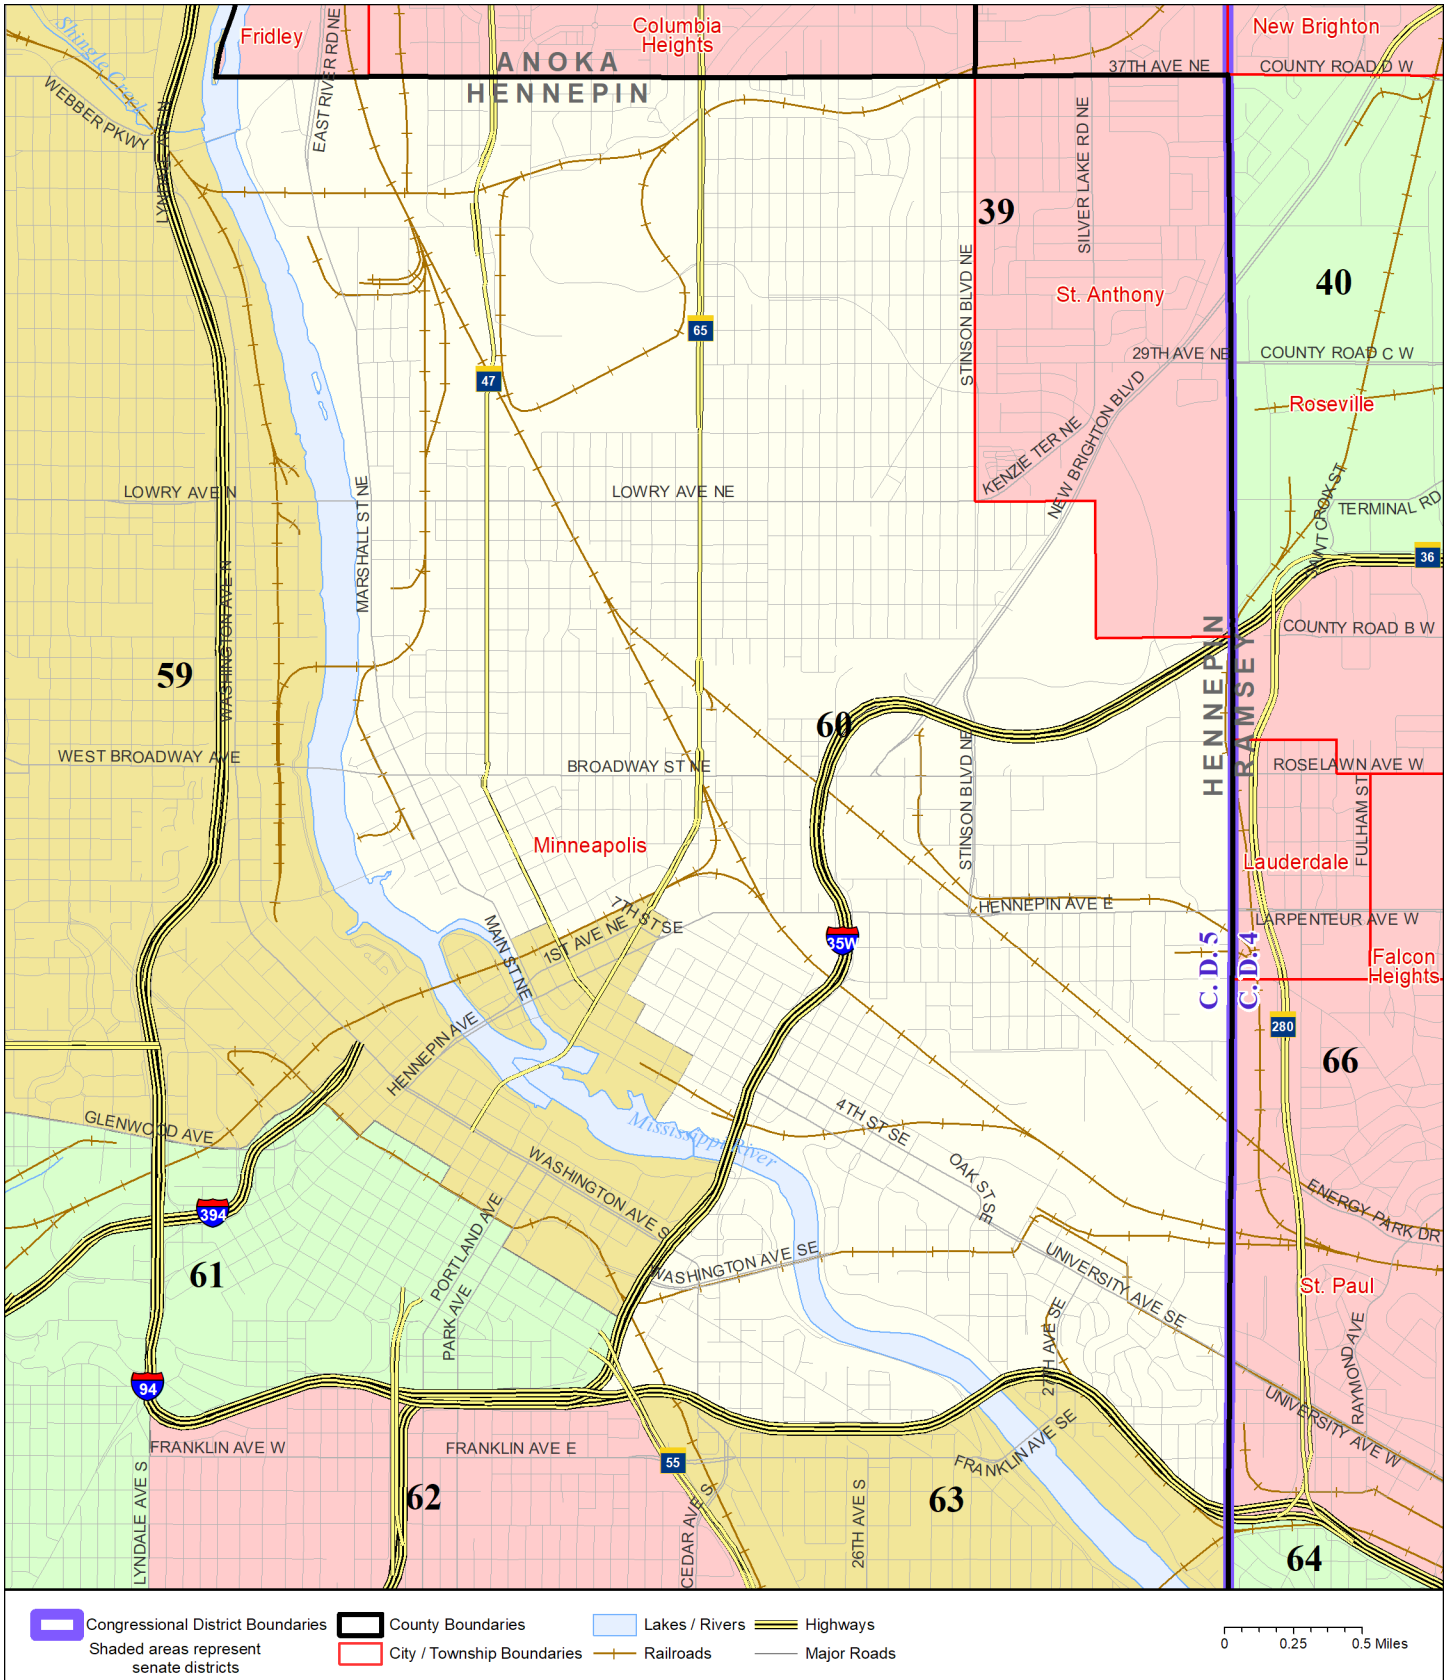

# Senate District 60

Published by Office of the Minnesota Secretary of State, Elections Division. Current as of May 2024. Look up districts & polling places at <https://pollfinder.sos.mn.gov>

## About this map

This map shows the Congressional and Legislative Districts ordered by the Special Redistricting Panel in the matter of *Wattson, et al. v. Simon, et al*, No. A21-0243 and A21-0546, on February 15, 2022, as modified by the legislature, as corrected under *Minnesota Statutes* 2.91, subd. 2, or as adjusted under *Minnesota Statutes* 204B.146, subd. 3. Derived from precinct boundaries that are maintained by the Secretary of State and available for download at the [Minnesota Geospatial Commons](https://gisdata.mn.gov) (<https://gisdata.mn.gov>). Road data is from Mn/DOT and U.S. Census (Statewide) and NCompass (Metro). Rail data is from Mn/DOT. Water data is from MN DNR.

## District Description

Territory of Minnesota Senate District 60:

- This area in Hennepin County:
  - These precincts in Minneapolis:
    - MINNEAPOLIS W-1 P-01
    - MINNEAPOLIS W-1 P-02
    - MINNEAPOLIS W-1 P-03
    - MINNEAPOLIS W-1 P-04
    - MINNEAPOLIS W-1 P-05
    - MINNEAPOLIS W-1 P-06
    - MINNEAPOLIS W-1 P-07
    - MINNEAPOLIS W-1 P-08
    - MINNEAPOLIS W-1 P-09
    - MINNEAPOLIS W-1 P-10
    - MINNEAPOLIS W-1 P-11
    - MINNEAPOLIS W-2 P-01
    - MINNEAPOLIS W-2 P-02
    - MINNEAPOLIS W-2 P-03
    - MINNEAPOLIS W-2 P-04
    - MINNEAPOLIS W-2 P-05
    - MINNEAPOLIS W-2 P-06
    - MINNEAPOLIS W-2 P-07
    - MINNEAPOLIS W-3 P-01
    - MINNEAPOLIS W-3 P-02
    - MINNEAPOLIS W-3 P-03
    - MINNEAPOLIS W-3 P-04
    - MINNEAPOLIS W-3 P-08
    - MINNEAPOLIS W-3 P-09
    - MINNEAPOLIS W-6 P-03