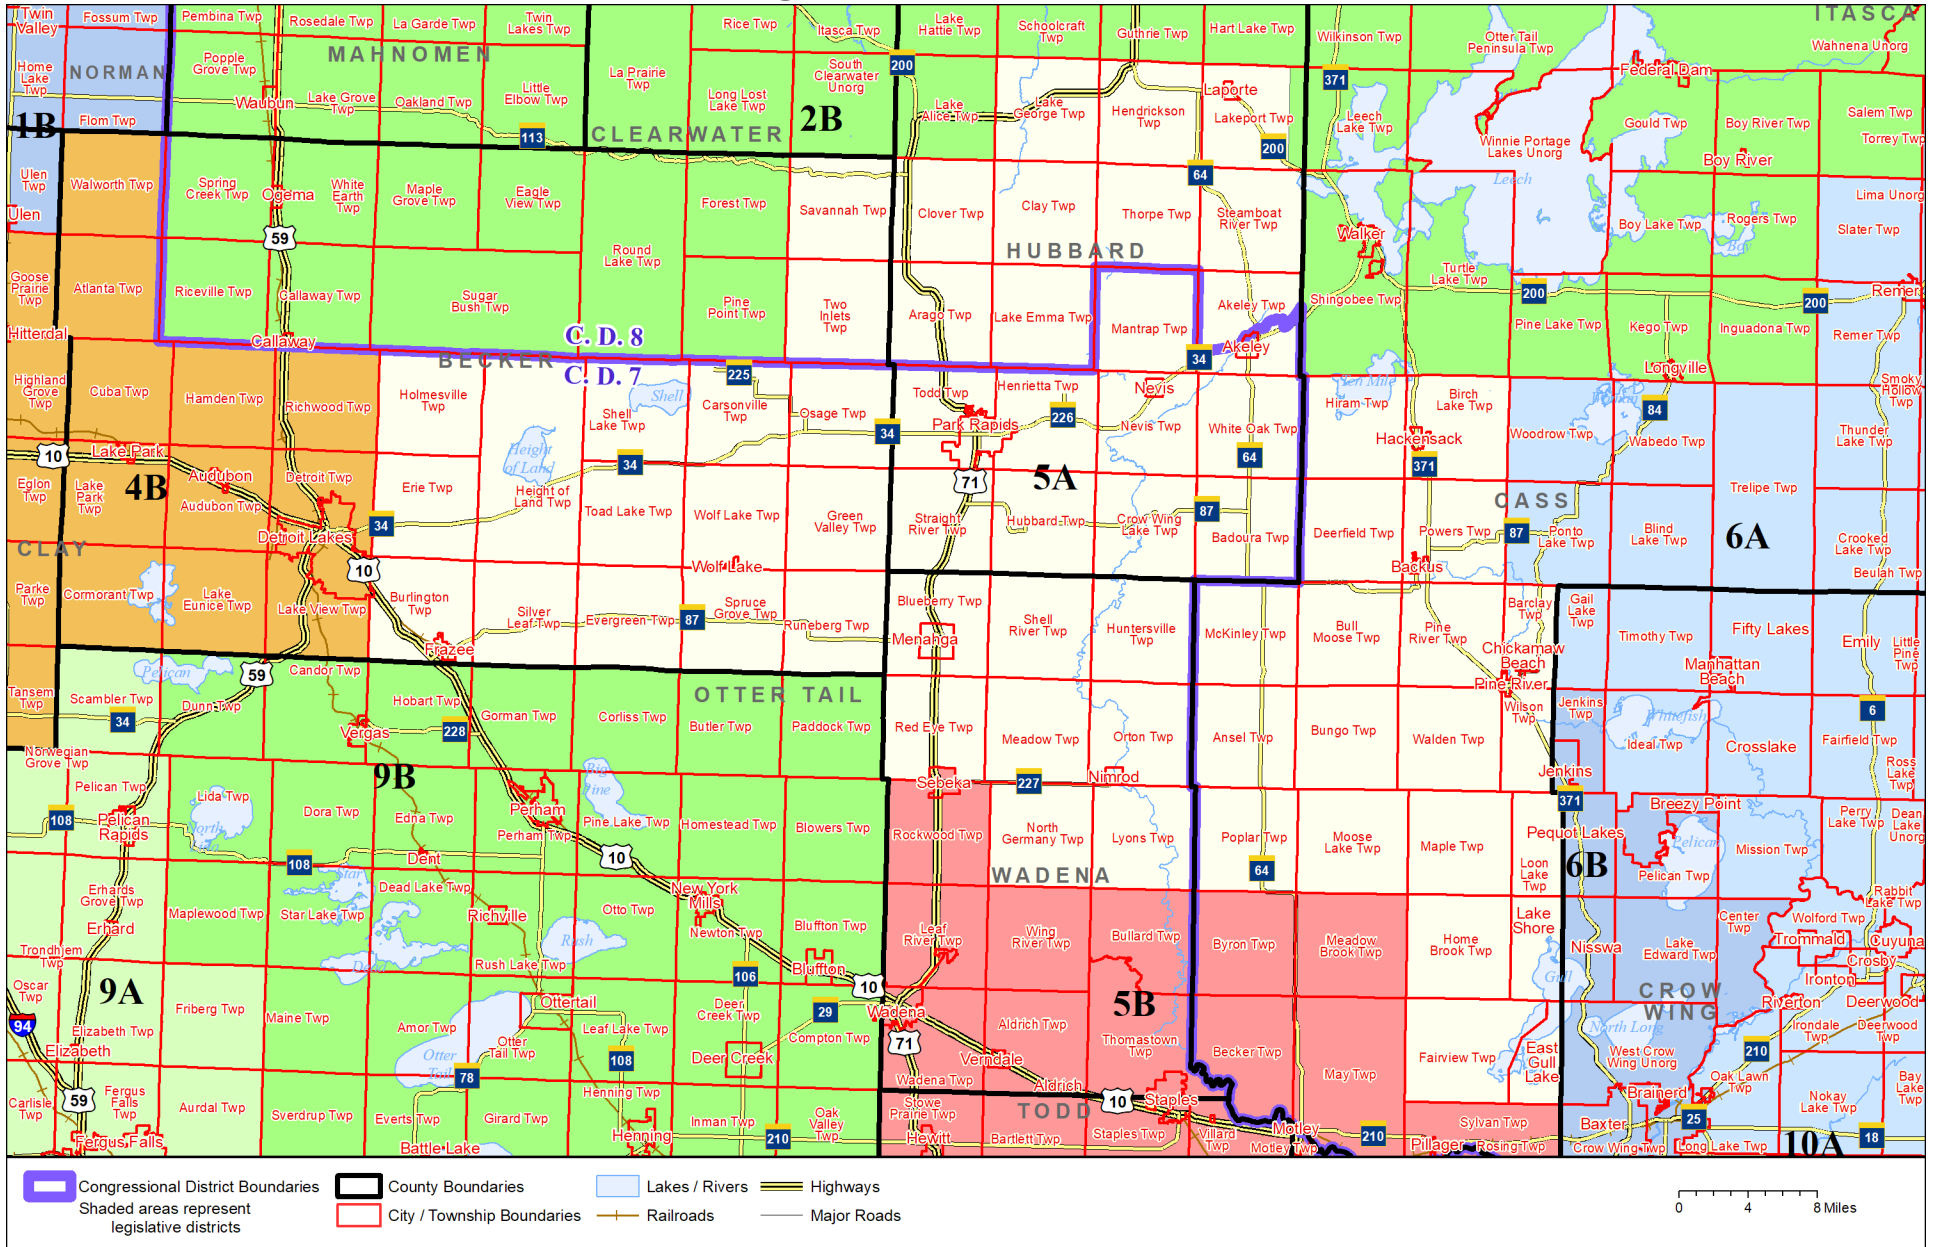

Legislative District 5A

Published by Office of the Minnesota Secretary of State, Elections Division. Current as of May 2024. Look up districts & polling places at <https://pollfinder.sos.mn.gov>

About this map

This map shows the Congressional and Legislative Districts ordered by the Special Redistricting Panel in the matter of *Watson, et al. v. Simon, et al*, No. A21-0243 and A21-0546, on February 15, 2022, as modified by the legislature, as corrected under *Minnesota Statutes* 2.91, subd. 2, or as adjusted under *Minnesota Statutes* 204B.146, subd. 3. Derived from precinct boundaries that are maintained by the Secretary of State and available for download at the [Minnesota Geospatial Commons](https://gisdata.mn.gov) (https://gisdata.mn.gov). Road data is from Mn/DOT and U.S. Census (Statewide) and NCompass (Metro). Rail data is from Mn/DOT. Water data is from MN DNR.

District Description

Territory of Minnesota Legislative District 5A:

- This area in Becker County:
 - Burlington Twp
 - Carsonville Twp
 - Erie Twp
 - Evergreen Twp
 - Frazee
 - Green Valley Twp
 - Height Of Land Twp
 - Holmesville Twp
 - Osage Twp
 - Runeberg Twp
 - Savannah Twp
 - Shell Lake Twp
 - Silver Leaf Twp
 - Spruce Grove Twp
 - Toad Lake Twp
 - Two Inlets Twp
 - Wolf Lake
 - Wolf Lake Twp
- This area in Cass County:
 - Ansel Twp
 - Backus
 - Barclay Twp
 - Birch Lake Twp
 - Bull Moose Twp
 - Bungo Twp
 - Chickamaw Beach
 - Deerfield Twp
 - East Gull Lake
 - Fairview Twp
 - Hackensack
 - Hiram Twp
 - Home Brook Twp
 - Lake Shore
 - Loon Lake Twp
 - McKinley Twp

- Menahga
- Nimrod
- North Germany Twp
- Orton Twp
- Red Eye Twp
- Shell River Twp