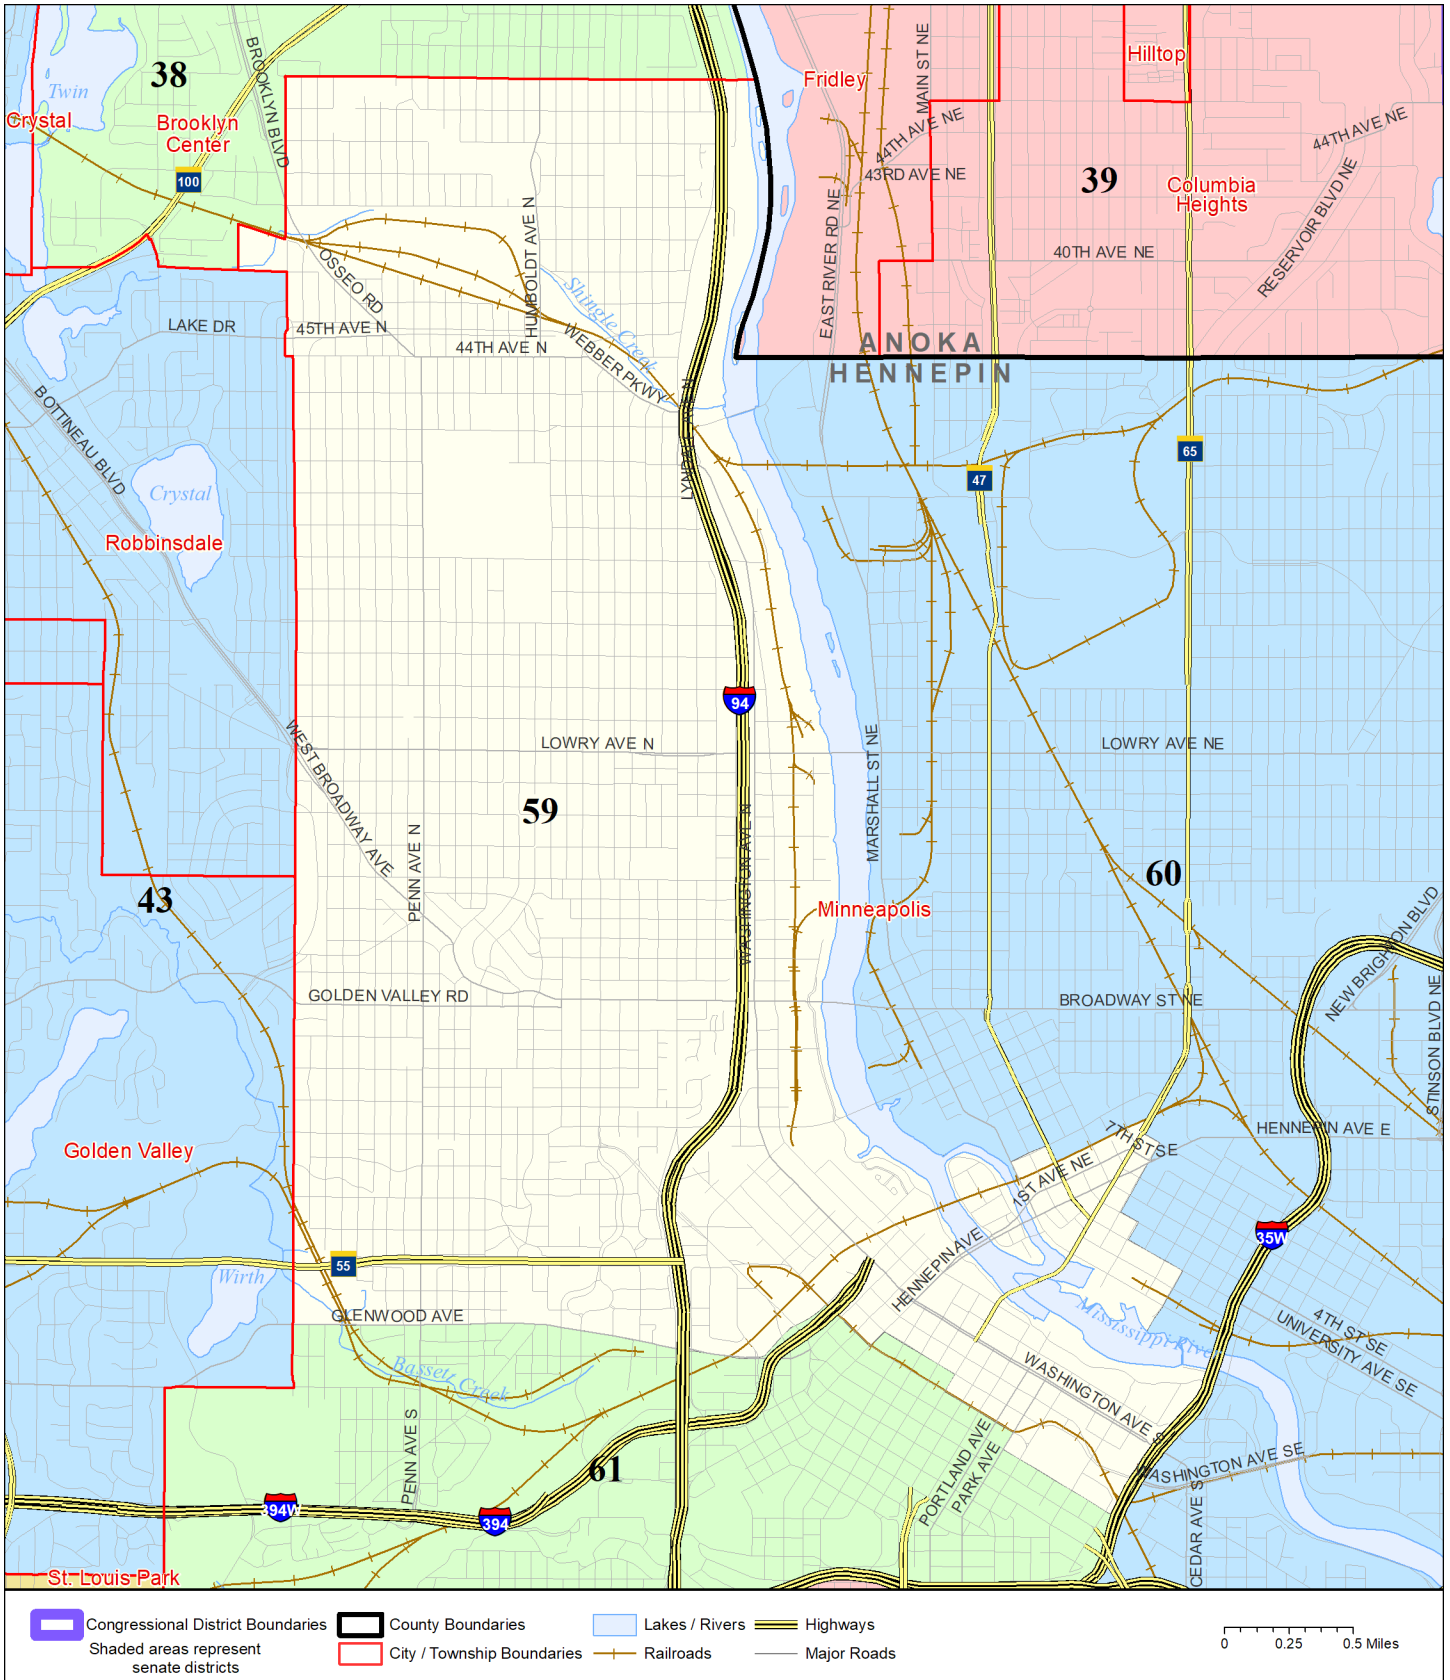

Senate District 59

Published by Office of the Minnesota Secretary of State, Elections Division. Current as of May 2024. Look up districts & polling places at <https://pollfinder.sos.mn.gov>

About this map

This map shows the Congressional and Legislative Districts ordered by the Special Redistricting Panel in the matter of *Wattson, et al. v. Simon, et al*, No. A21-0243 and A21-0546, on February 15, 2022, as modified by the legislature, as corrected under *Minnesota Statutes* 2.91, subd. 2, or as adjusted under *Minnesota Statutes* 204B.146, subd. 3. Derived from precinct boundaries that are maintained by the Secretary of State and available for download at the [Minnesota Geospatial Commons](https://gisdata.mn.gov) (<https://gisdata.mn.gov>). Road data is from Mn/DOT and U.S. Census (Statewide) and NCompass (Metro). Rail data is from Mn/DOT. Water data is from MN DNR.

District Description

Territory of Minnesota Senate District 59:

- This area in Hennepin County:
 - These precincts in Minneapolis:
 - MINNEAPOLIS W-3 P-05
 - MINNEAPOLIS W-3 P-06
 - MINNEAPOLIS W-3 P-07
 - MINNEAPOLIS W-3 P-10
 - MINNEAPOLIS W-3 P-11
 - MINNEAPOLIS W-3 P-12
 - MINNEAPOLIS W-4 P-01
 - MINNEAPOLIS W-4 P-02
 - MINNEAPOLIS W-4 P-03
 - MINNEAPOLIS W-4 P-04
 - MINNEAPOLIS W-4 P-05
 - MINNEAPOLIS W-4 P-06
 - MINNEAPOLIS W-4 P-07
 - MINNEAPOLIS W-4 P-08
 - MINNEAPOLIS W-4 P-09
 - MINNEAPOLIS W-5 P-01
 - MINNEAPOLIS W-5 P-02
 - MINNEAPOLIS W-5 P-03
 - MINNEAPOLIS W-5 P-04
 - MINNEAPOLIS W-5 P-05
 - MINNEAPOLIS W-5 P-06
 - MINNEAPOLIS W-5 P-07
 - MINNEAPOLIS W-5 P-08
 - MINNEAPOLIS W-7 P-11