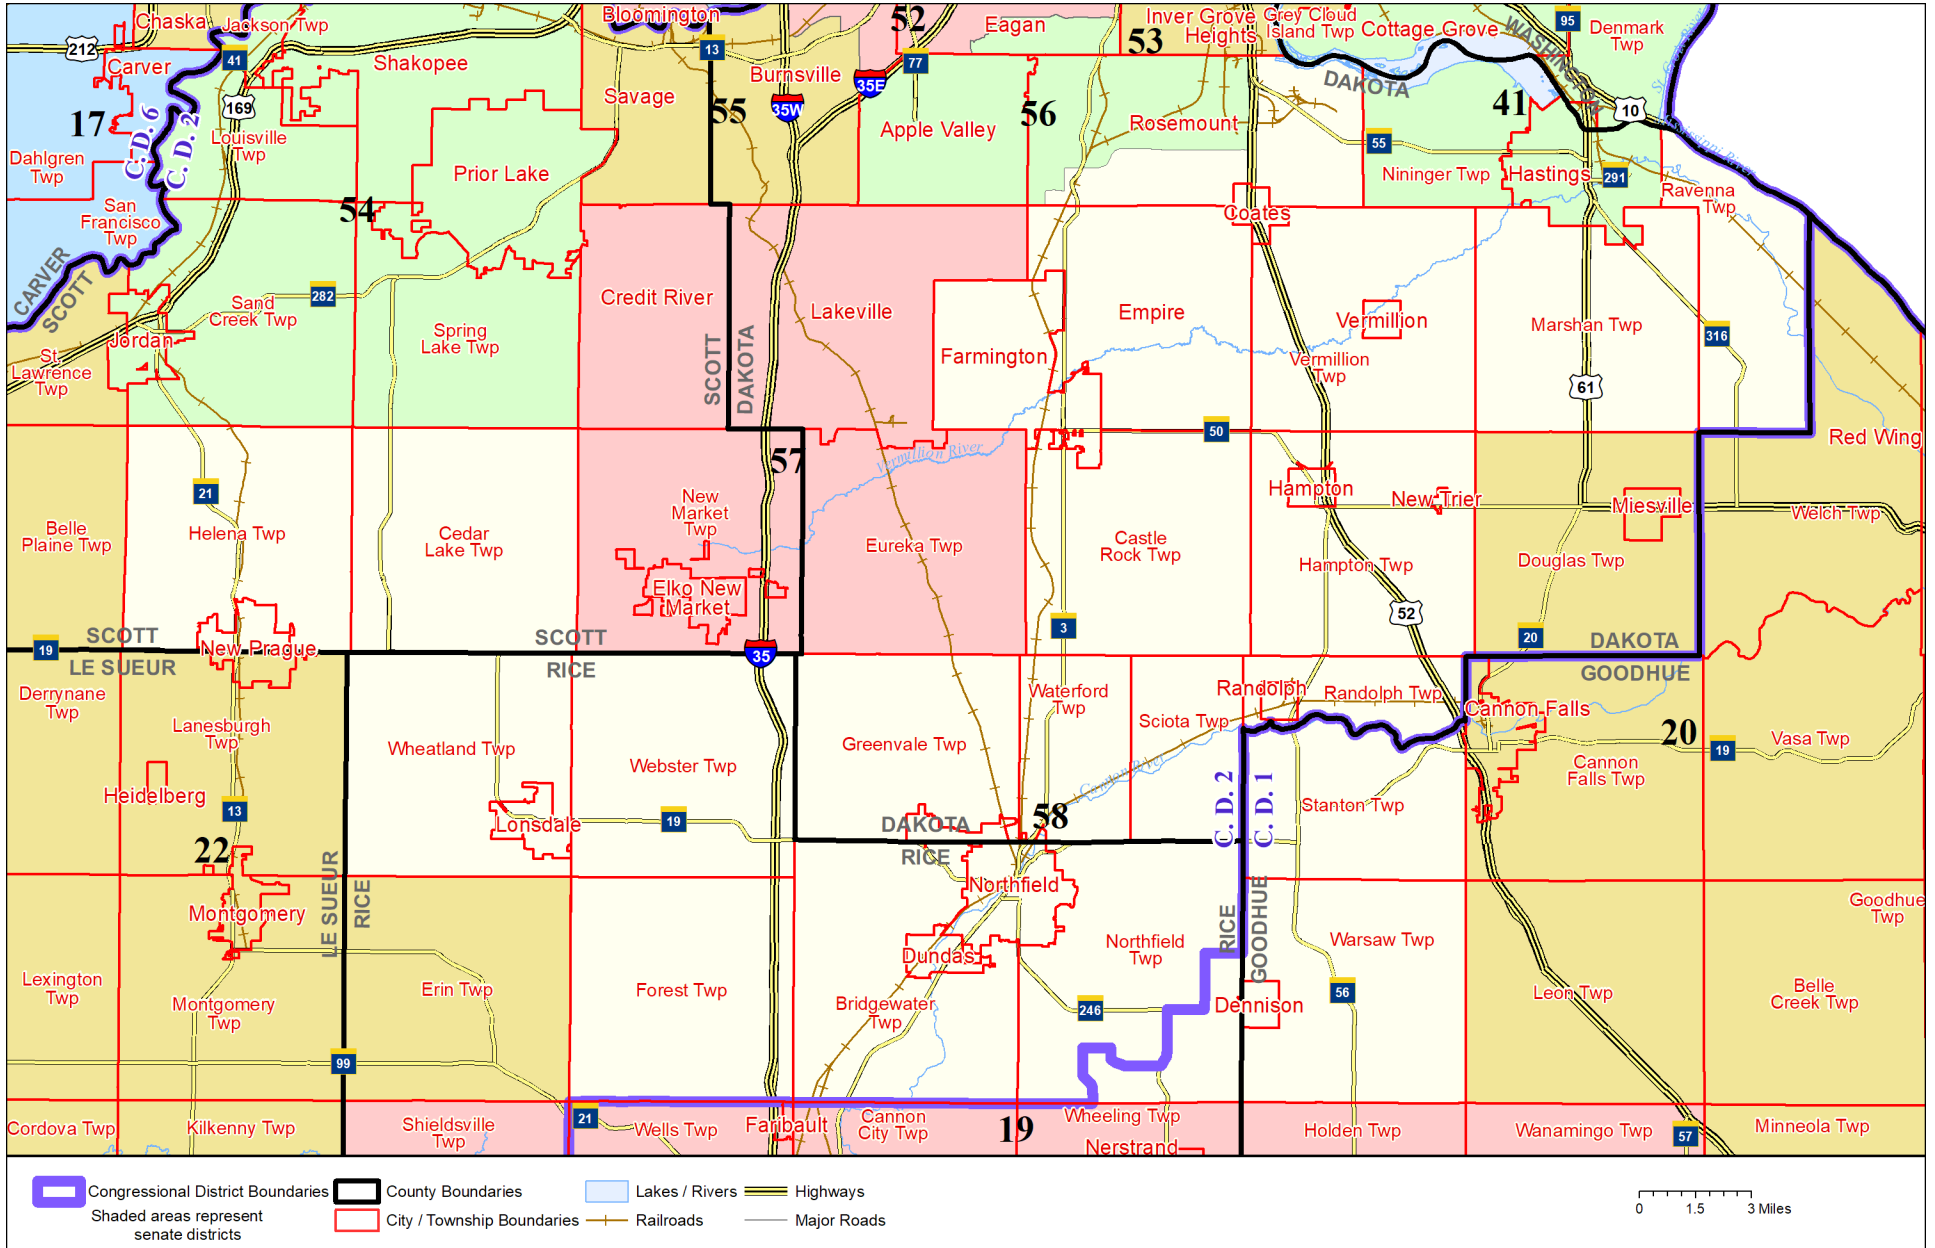

# Senate District 58

Published by Office of the Minnesota Secretary of State, Elections Division. Current as of May 2024. Look up districts & polling places at <https://pollfinder.sos.mn.gov>

### About this map

This map shows the Congressional and Legislative Districts ordered by the Special Redistricting Panel in the matter of *Wattson, et al. v. Simon, et al.*, No. A21-0243 and A21-0546, on February 15, 2022, as modified by the legislature, as corrected under *Minnesota Statutes* 2.91, subd. 2, or as adjusted under *Minnesota Statutes* 204B.146, subd. 3. Derived from precinct boundaries that are maintained by the Secretary of State and available for download at the [Minnesota Geospatial Commons](https://gisdata.mn.gov) (<https://gisdata.mn.gov>). Road data is from Mn/DOT and U.S. Census (Statewide) and NCompass (Metro). Rail data is from Mn/DOT. Water data is from MN DNR.

## District Description

Territory of Minnesota Senate District 58:

- This area in Dakota County:
  - Castle Rock Twp
  - Coates
  - Empire
  - Farmington
  - Greenvale Twp
  - Hampton
  - Hampton Twp
  - Marshan Twp
  - New Trier
  - Northfield
  - Randolph
  - Randolph Twp
  - Ravenna Twp
  - These precincts in Rosemount:
    - ROSEMOUNT P-6
  - Sciota Twp
  - Vermillion
  - Vermillion Twp
  - Waterford Twp
- This area in Goodhue County:
  - Dennison
  - Stanton Twp
  - Warsaw Twp
- This area in Rice County:
  - Bridgewater Twp
  - Dennison
  - Dundas
  - Forest Twp
  - Lonsdale
  - Northfield
  - Northfield Twp
  - Webster Twp
  - Wheatland Twp
- This area in Scott County:
  - Cedar Lake Twp

- Helena Twp
- New Prague