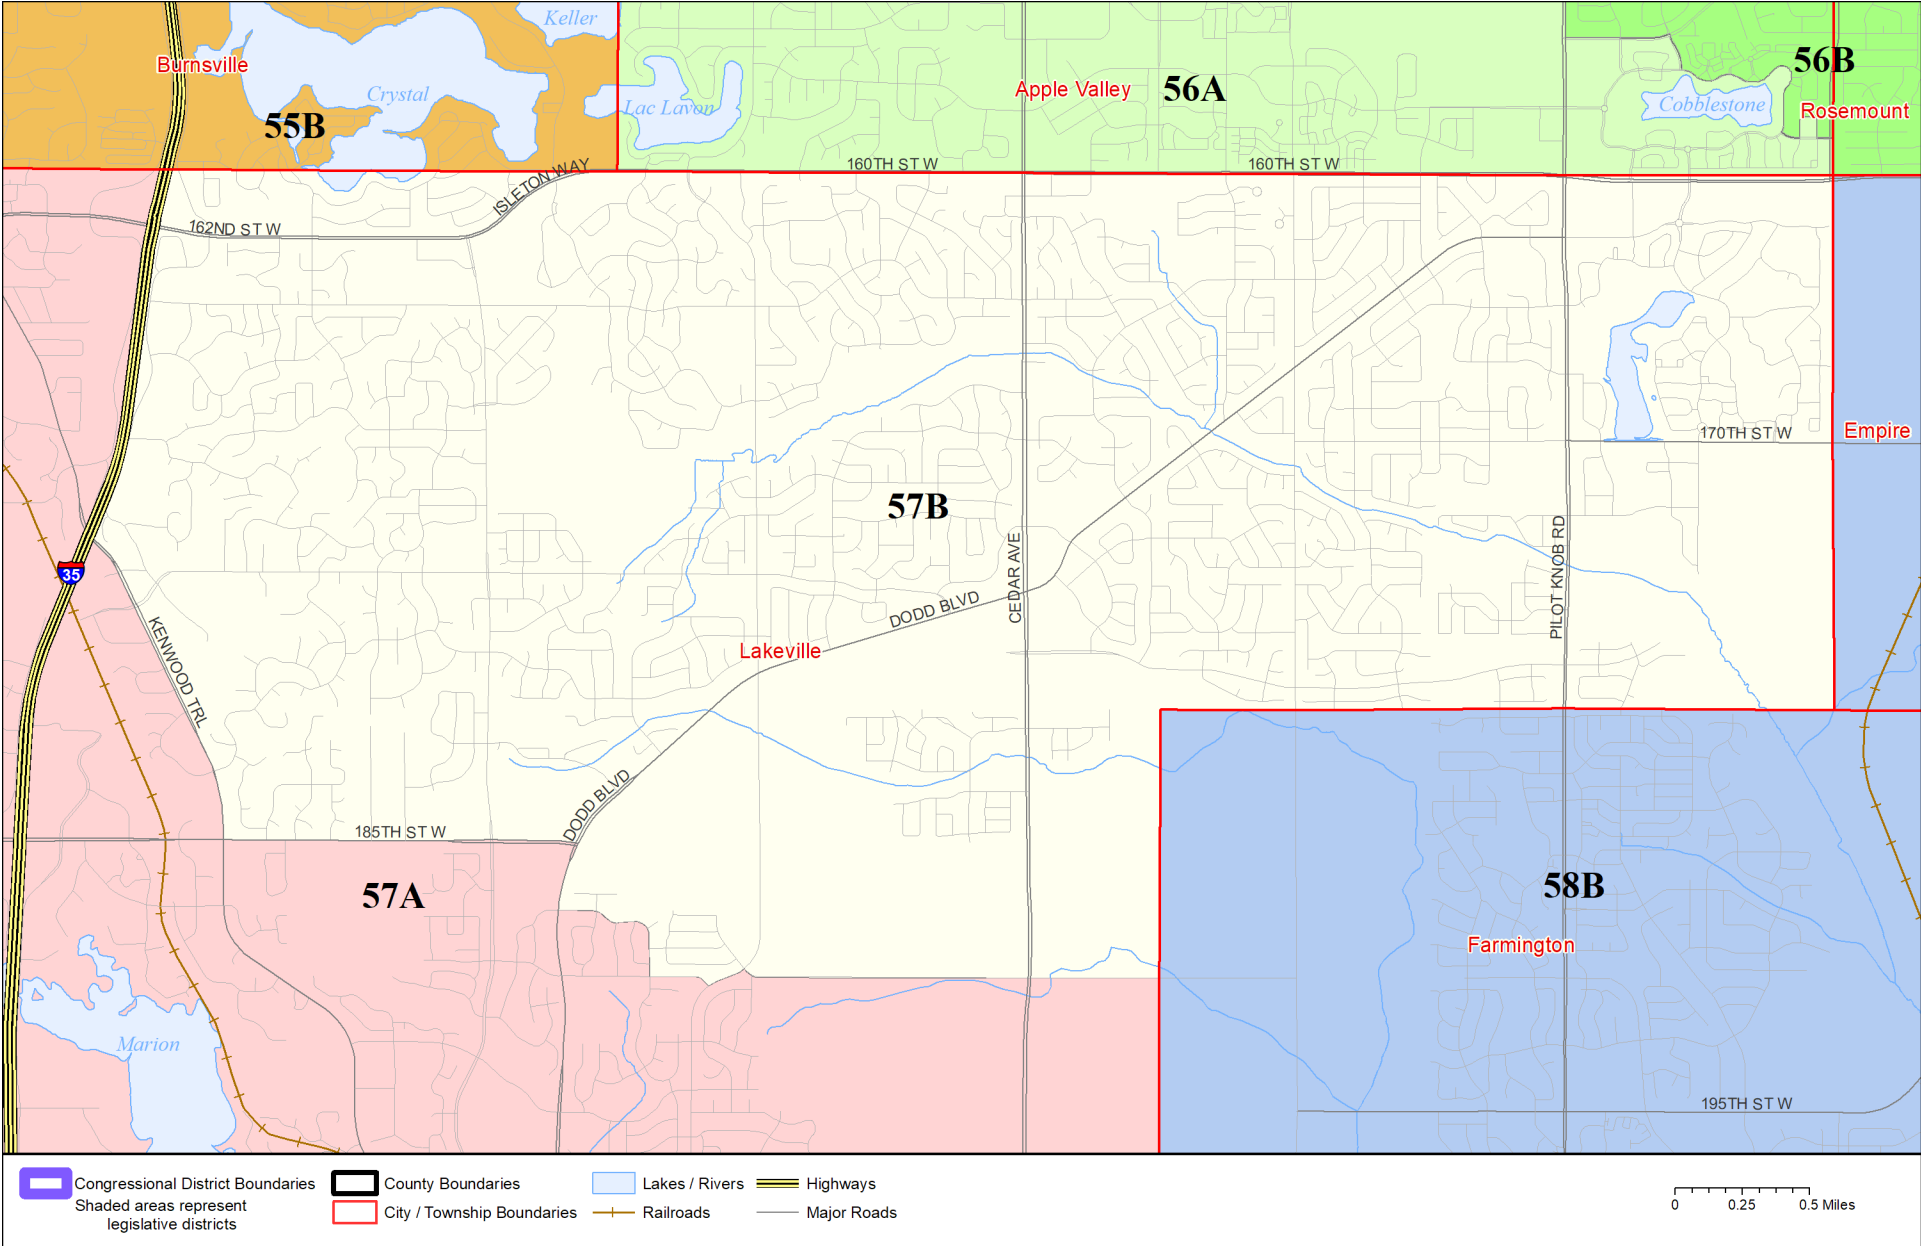

Legislative District 57B

Published by Office of the Minnesota Secretary of State, Elections Division. Current as of May 2024. Look up districts & polling places at <https://pollfinder.sos.mn.gov>

About this map
 This map shows the Congressional and Legislative Districts ordered by the Special Redistricting Panel in the matter of *Wattson, et al. v. Simon, et al*, No. A21-0243 and A21-0546, on February 15, 2022, as modified by the legislature, as corrected under *Minnesota Statutes* 2.91, subd. 2, or as adjusted under *Minnesota Statutes* 204B.146, subd. 3. Derived from precinct boundaries that are maintained by the Secretary of State and available for download at the [Minnesota Geospatial Commons](https://gisdata.mn.gov) (<https://gisdata.mn.gov>). Road data is from Mn/DOT and U.S. Census (Statewide) and NCompass (Metro). Rail data is from Mn/DOT. Water data is from MN DNR.

District Description

Territory of Minnesota Legislative District 57B:

- This area in Dakota County:
 - These precincts in Lakeville:
 - LAKEVILLE P-08
 - LAKEVILLE P-09
 - LAKEVILLE P-10
 - LAKEVILLE P-11
 - LAKEVILLE P-12
 - LAKEVILLE P-13
 - LAKEVILLE P-14
 - LAKEVILLE P-15
 - LAKEVILLE P-16
 - LAKEVILLE P-17
 - LAKEVILLE P-18