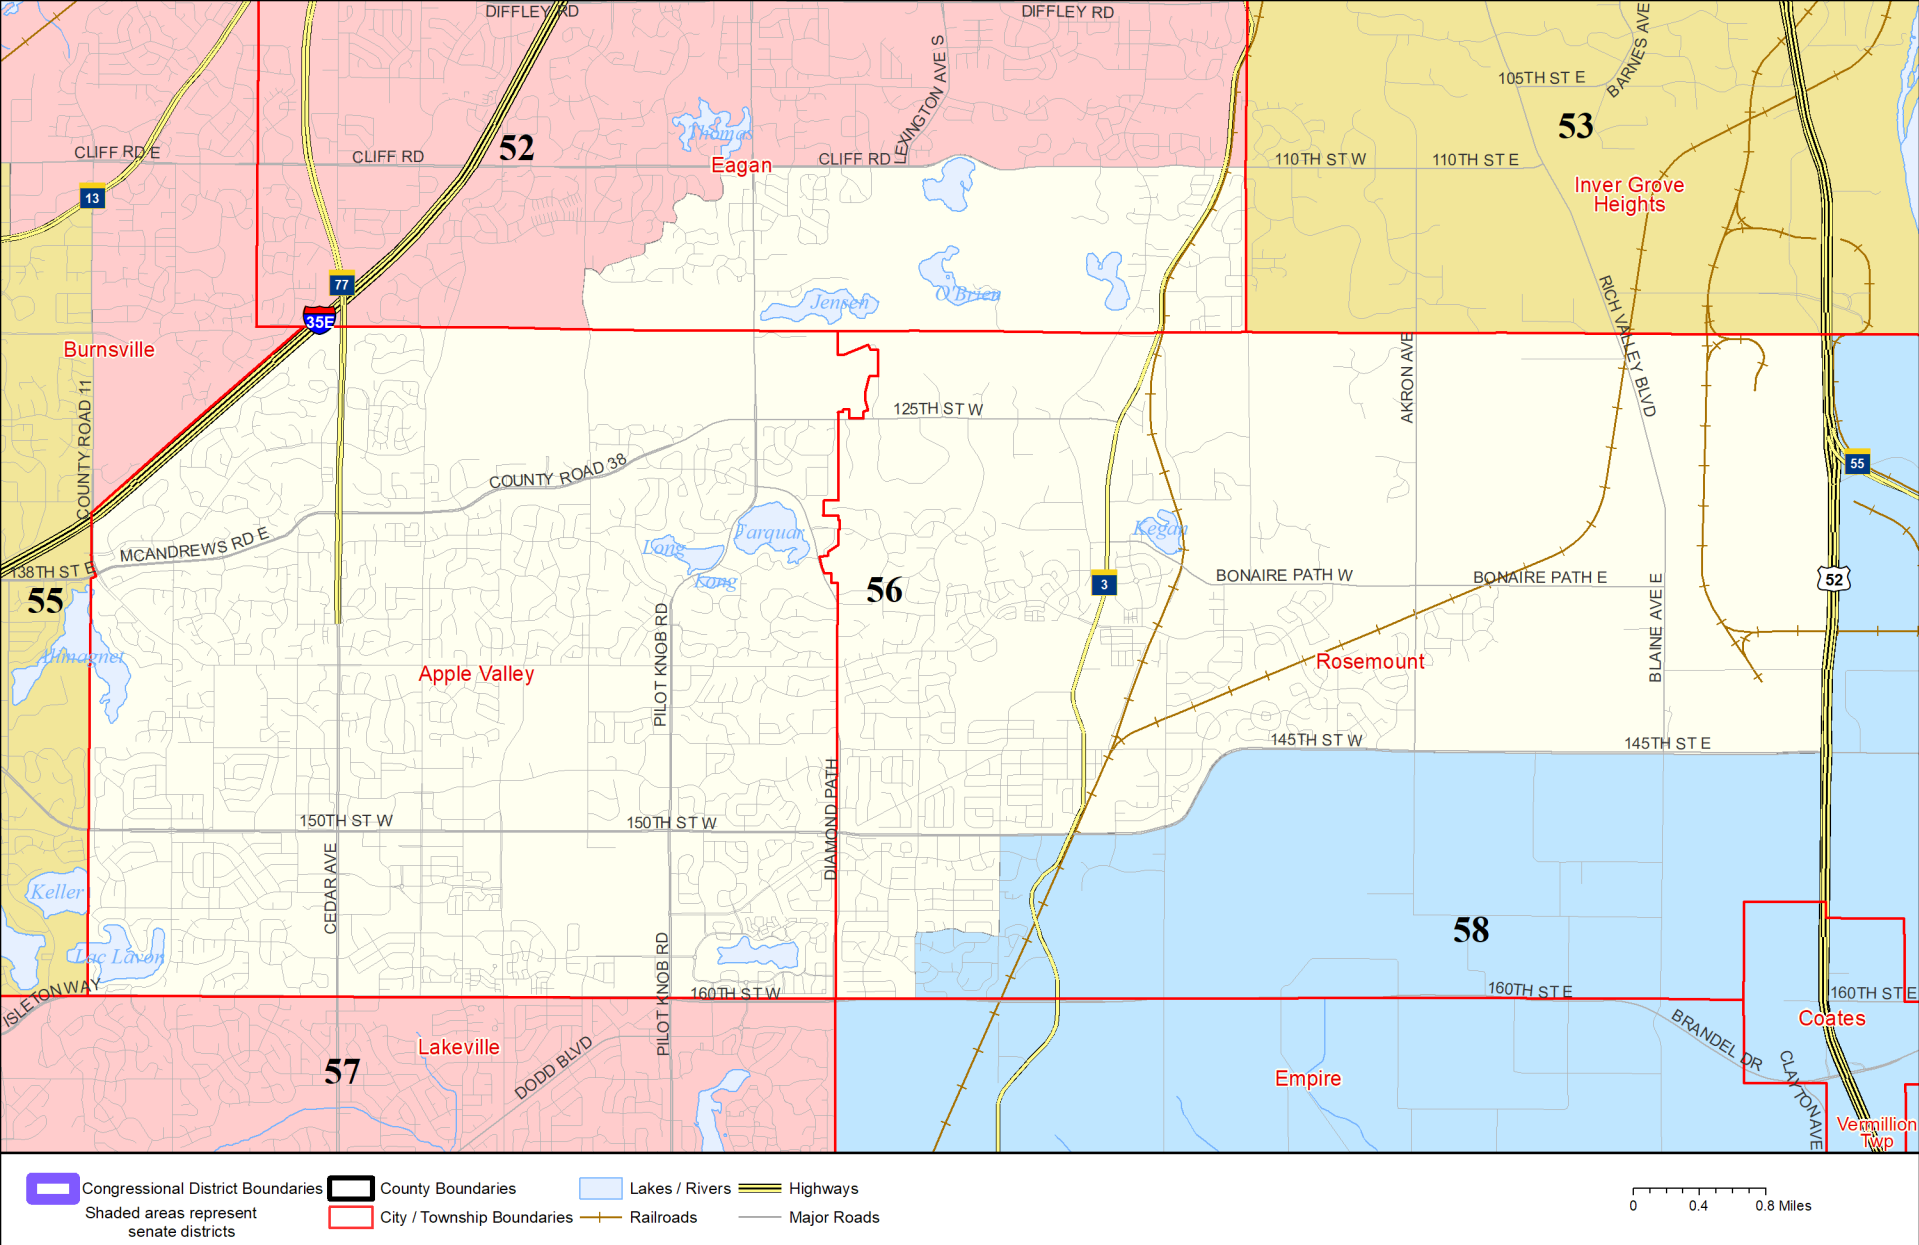

Senate District 56

Published by Office of the Minnesota Secretary of State, Elections Division. Current as of May 2024. Look up districts & polling places at <https://pollfinder.sos.mn.gov>

About this map

This map shows the Congressional and Legislative Districts ordered by the Special Redistricting Panel in the matter of *Wattson, et al. v. Simon, et al*, No. A21-0243 and A21-0546, on February 15, 2022, as modified by the legislature, as corrected under *Minnesota Statutes* 2.91, subd. 2, or as adjusted under *Minnesota Statutes* 204B.146, subd. 3. Derived from precinct boundaries that are maintained by the Secretary of State and available for download at the [Minnesota Geospatial Commons](https://gisdata.mn.gov) (<https://gisdata.mn.gov>). Road data is from Mn/DOT and U.S. Census (Statewide) and NCompass (Metro). Rail data is from Mn/DOT. Water data is from MN DNR.

District Description

Territory of Minnesota Senate District 56:

- This area in Dakota County:
 - Apple Valley
 - These precincts in Eagan:
 - EAGAN P-18
 - These precincts in Rosemount:
 - ROSEMOUNT P-1
 - ROSEMOUNT P-2
 - ROSEMOUNT P-3
 - ROSEMOUNT P-4
 - ROSEMOUNT P-5
 - ROSEMOUNT P-7
 - ROSEMOUNT P-8