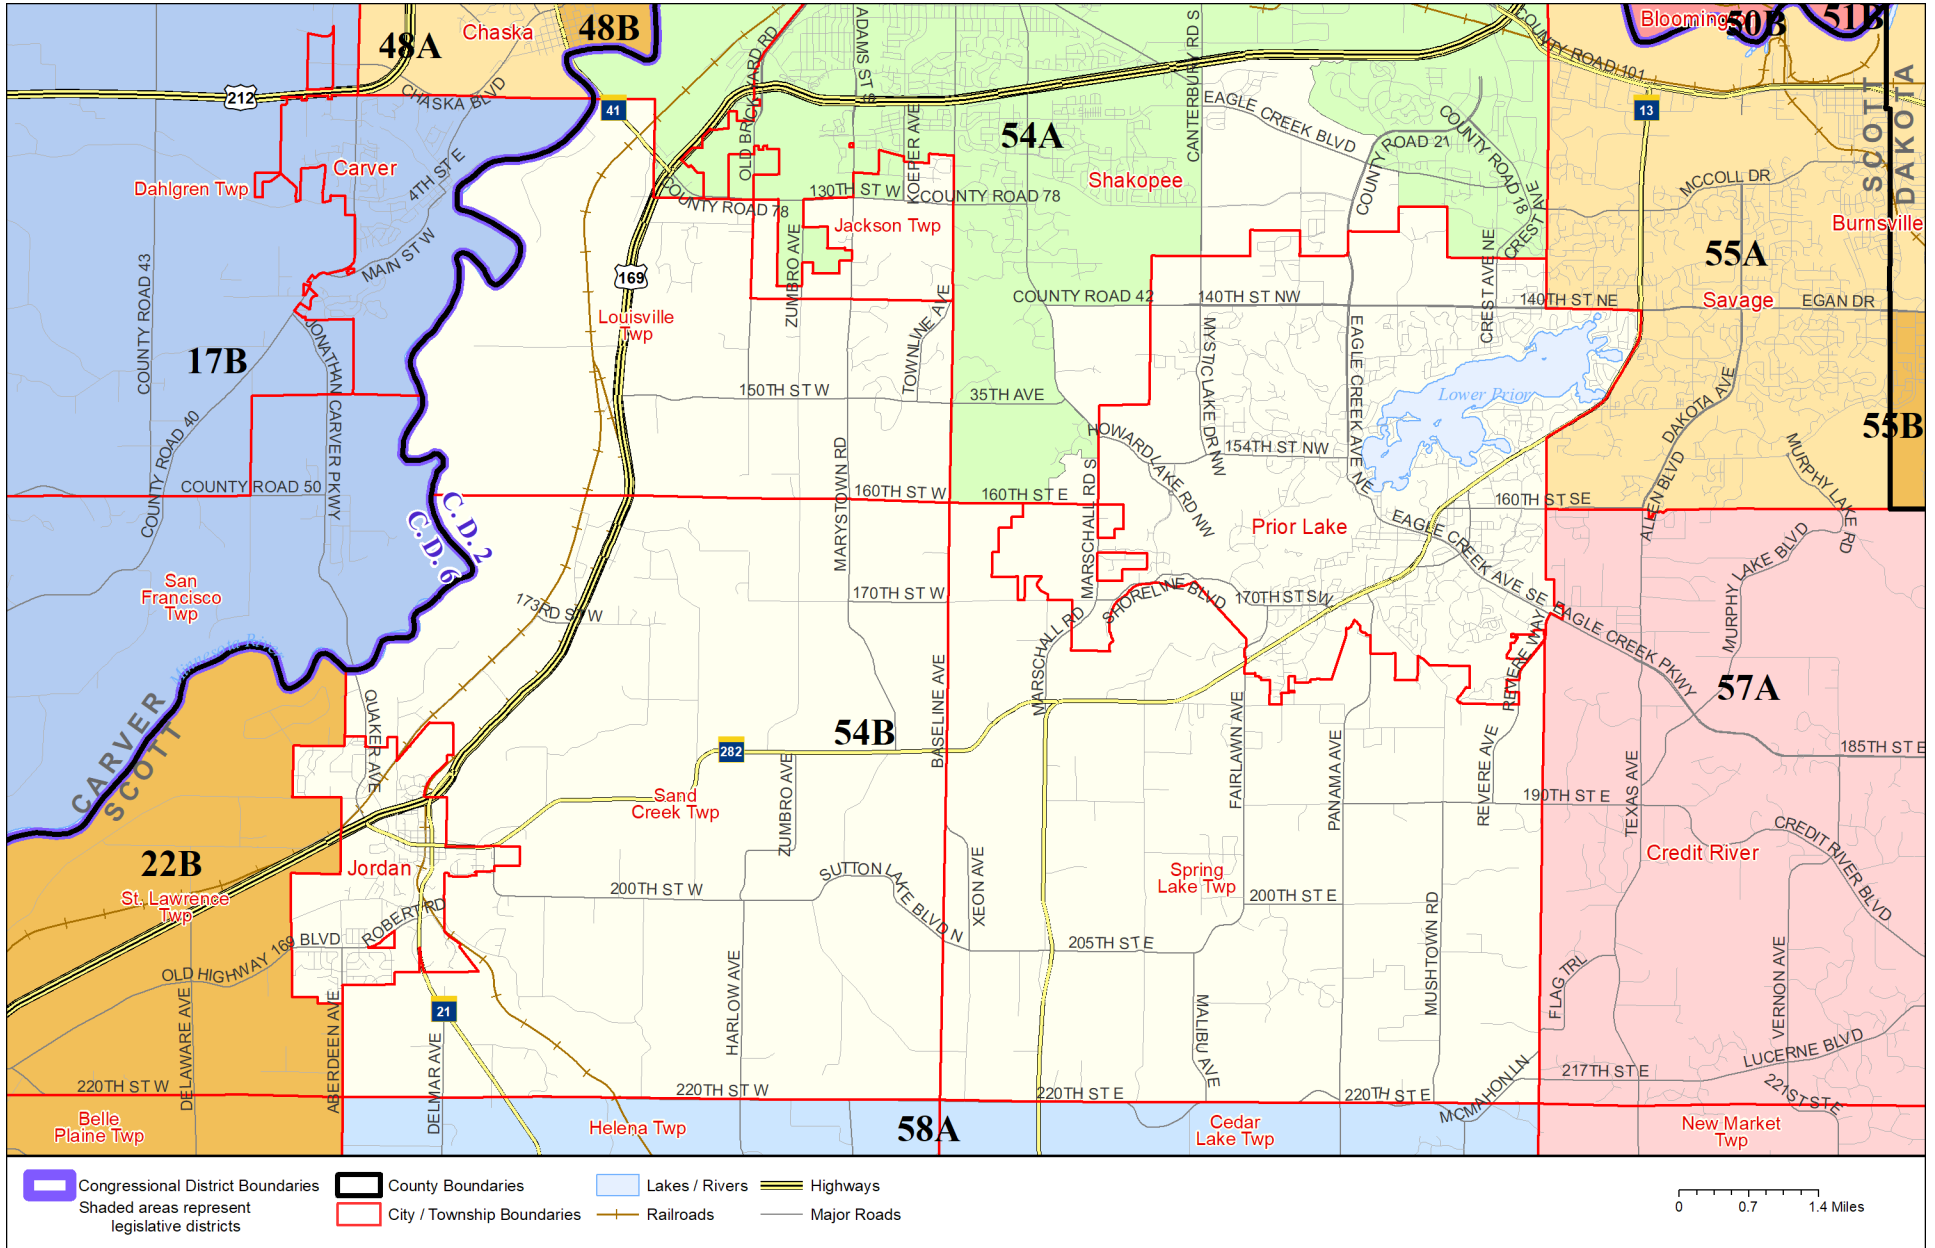

Legislative District 54B

About this map

This map shows the Congressional and Legislative Districts ordered by the Special Redistricting Panel in the matter of *Watson, et al. v. Simon, et al*, No. A21-0243 and A21-0546, on February 15, 2022, as modified by the legislature, as corrected under *Minnesota Statutes* 2.91, subd. 2, or as adjusted under *Minnesota Statutes* 204B.146, subd. 3. Derived from precinct boundaries that are maintained by the Secretary of State and available for download at the [Minnesota Geospatial Commons](https://gisdata.mn.gov) (<https://gisdata.mn.gov>). Road data is from Mn/DOT and U.S. Census (Statewide) and NCompass (Metro). Rail data is from Mn/DOT. Water data is from MN DNR.

District Description

Territory of Minnesota Legislative District 54B:

- This area in Scott County:
 - These precincts in Jackson Twp:
 - JACKSON TWP. P-2
 - Jordan
 - Louisville Twp
 - Prior Lake
 - Sand Creek Twp
 - These precincts in Shakopee:
 - SHAKOPEE P-12B
 - SHAKOPEE P-9B
 - Spring Lake Twp