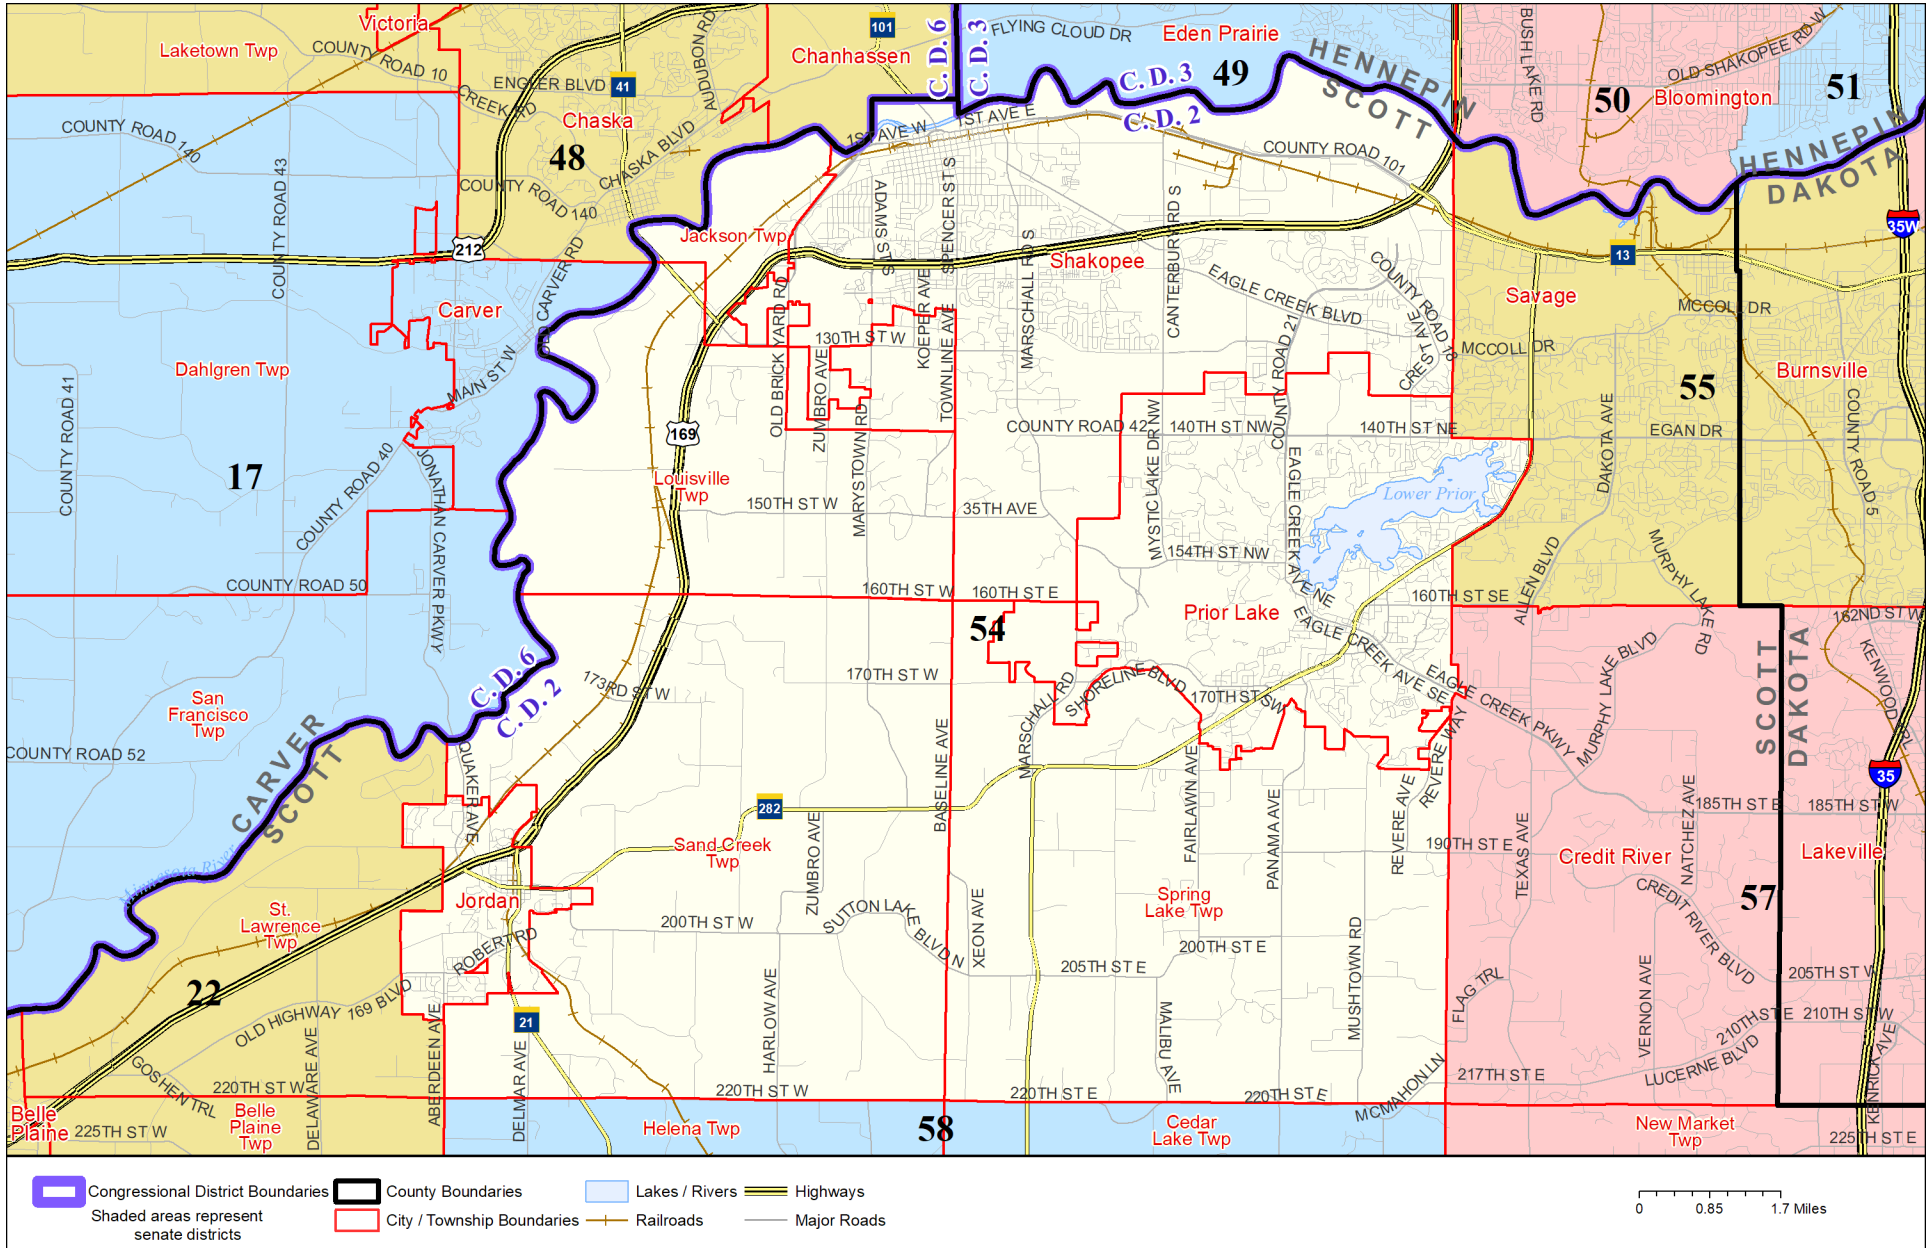

Senate District 54

Published by Office of the Minnesota Secretary of State, Elections Division. Current as of May 2024. Look up districts & polling places at <https://pollfinder.sos.mn.gov>

About this map

This map shows the Congressional and Legislative Districts ordered by the Special Redistricting Panel in the matter of *Wattson, et al. v. Simon, et al*, No. A21-0243 and A21-0546, on February 15, 2022, as modified by the legislature, as corrected under *Minnesota Statutes* 2.91, subd. 2, or as adjusted under *Minnesota Statutes* 204B.146, subd. 3. Derived from precinct boundaries that are maintained by the Secretary of State and available for download at the [Minnesota Geospatial Commons](https://gisdata.mn.gov) (<https://gisdata.mn.gov>). Road data is from Mn/DOT and U.S. Census (Statewide) and NCompass (Metro). Rail data is from Mn/DOT. Water data is from MN DNR.

District Description

Territory of Minnesota Senate District 54:

- This area in Scott County:
 - Jackson Twp
 - Jordan
 - Louisville Twp
 - Prior Lake
 - Sand Creek Twp
 - Shakopee
 - Spring Lake Twp