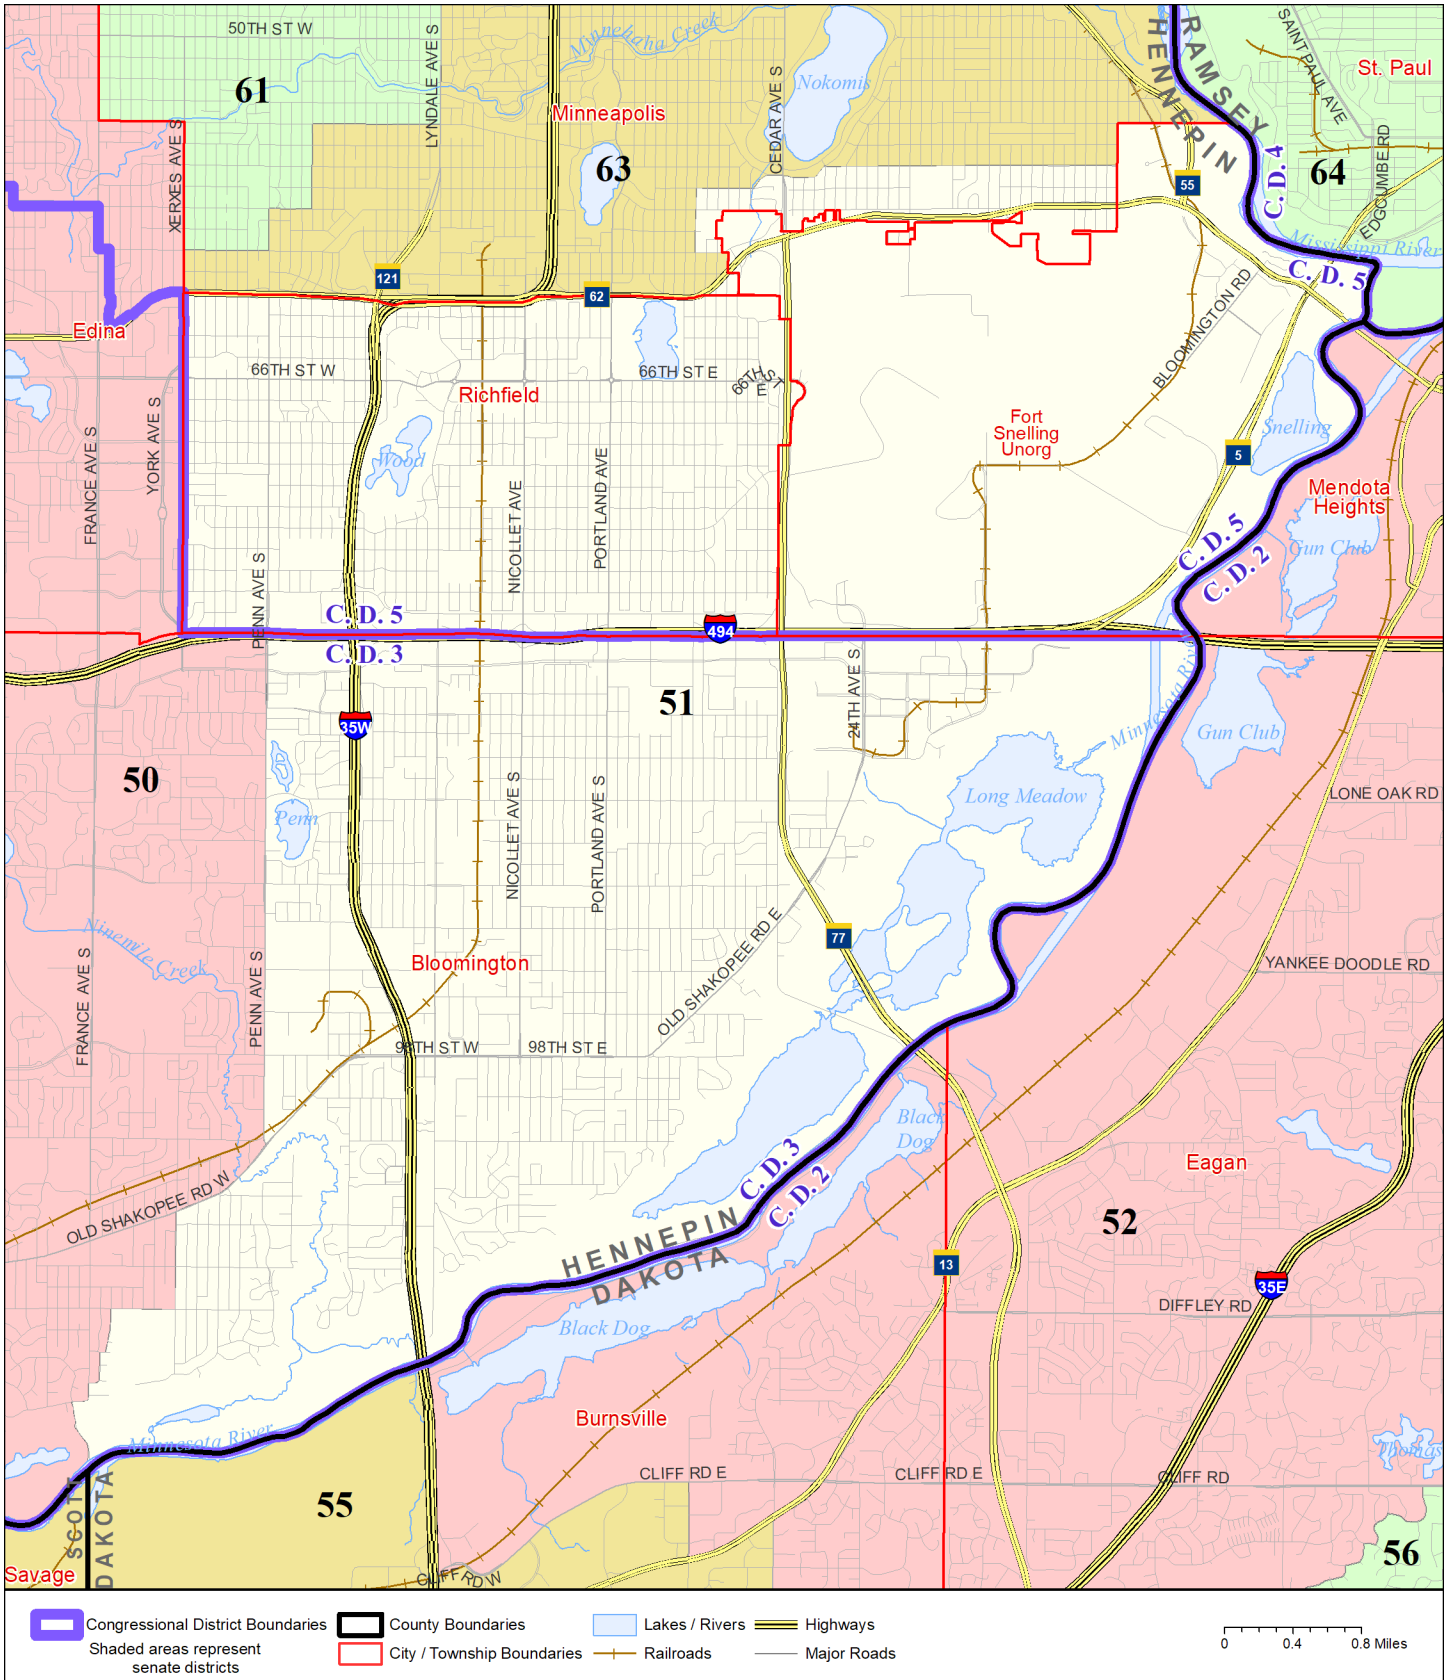

Senate District 51

Published by Office of the Minnesota Secretary of State, Elections Division. Current as of May 2024. Look up districts & polling places at <https://pollfinder.sos.mn.gov>

About this map

This map shows the Congressional and Legislative Districts ordered by the Special Redistricting Panel in the matter of *Wattson, et al. v. Simon, et al*, No. A21-0243 and A21-0546, on February 15, 2022, as modified by the legislature, as corrected under *Minnesota Statutes* 2.91, subd. 2, or as adjusted under *Minnesota Statutes* 204B.146, subd. 3. Derived from precinct boundaries that are maintained by the Secretary of State and available for download at the [Minnesota Geospatial Commons](https://gisdata.mn.gov) (<https://gisdata.mn.gov>). Road data is from Mn/DOT and U.S. Census (Statewide) and NCompass (Metro). Rail data is from Mn/DOT. Water data is from MN DNR.

District Description

Territory of Minnesota Senate District 51:

- This area in Hennepin County:
 - These precincts in Bloomington:
 - BLOOMINGTON W-1 P-01
 - BLOOMINGTON W-1 P-02
 - BLOOMINGTON W-1 P-03
 - BLOOMINGTON W-1 P-04
 - BLOOMINGTON W-1 P-05
 - BLOOMINGTON W-3 P-23
 - BLOOMINGTON W-3 P-24
 - BLOOMINGTON W-4 P-25
 - BLOOMINGTON W-4 P-26
 - BLOOMINGTON W-4 P-27
 - BLOOMINGTON W-4 P-28
 - BLOOMINGTON W-4 P-29
 - BLOOMINGTON W-4 P-30
 - BLOOMINGTON W-4 P-31
 - These precincts in Minneapolis:
 - MINNEAPOLIS W-11 P-12
 - MINNEAPOLIS W-12 P-12
 - Richfield
 - All precincts in unorganized territory:
 - FORT SNELLING P-01