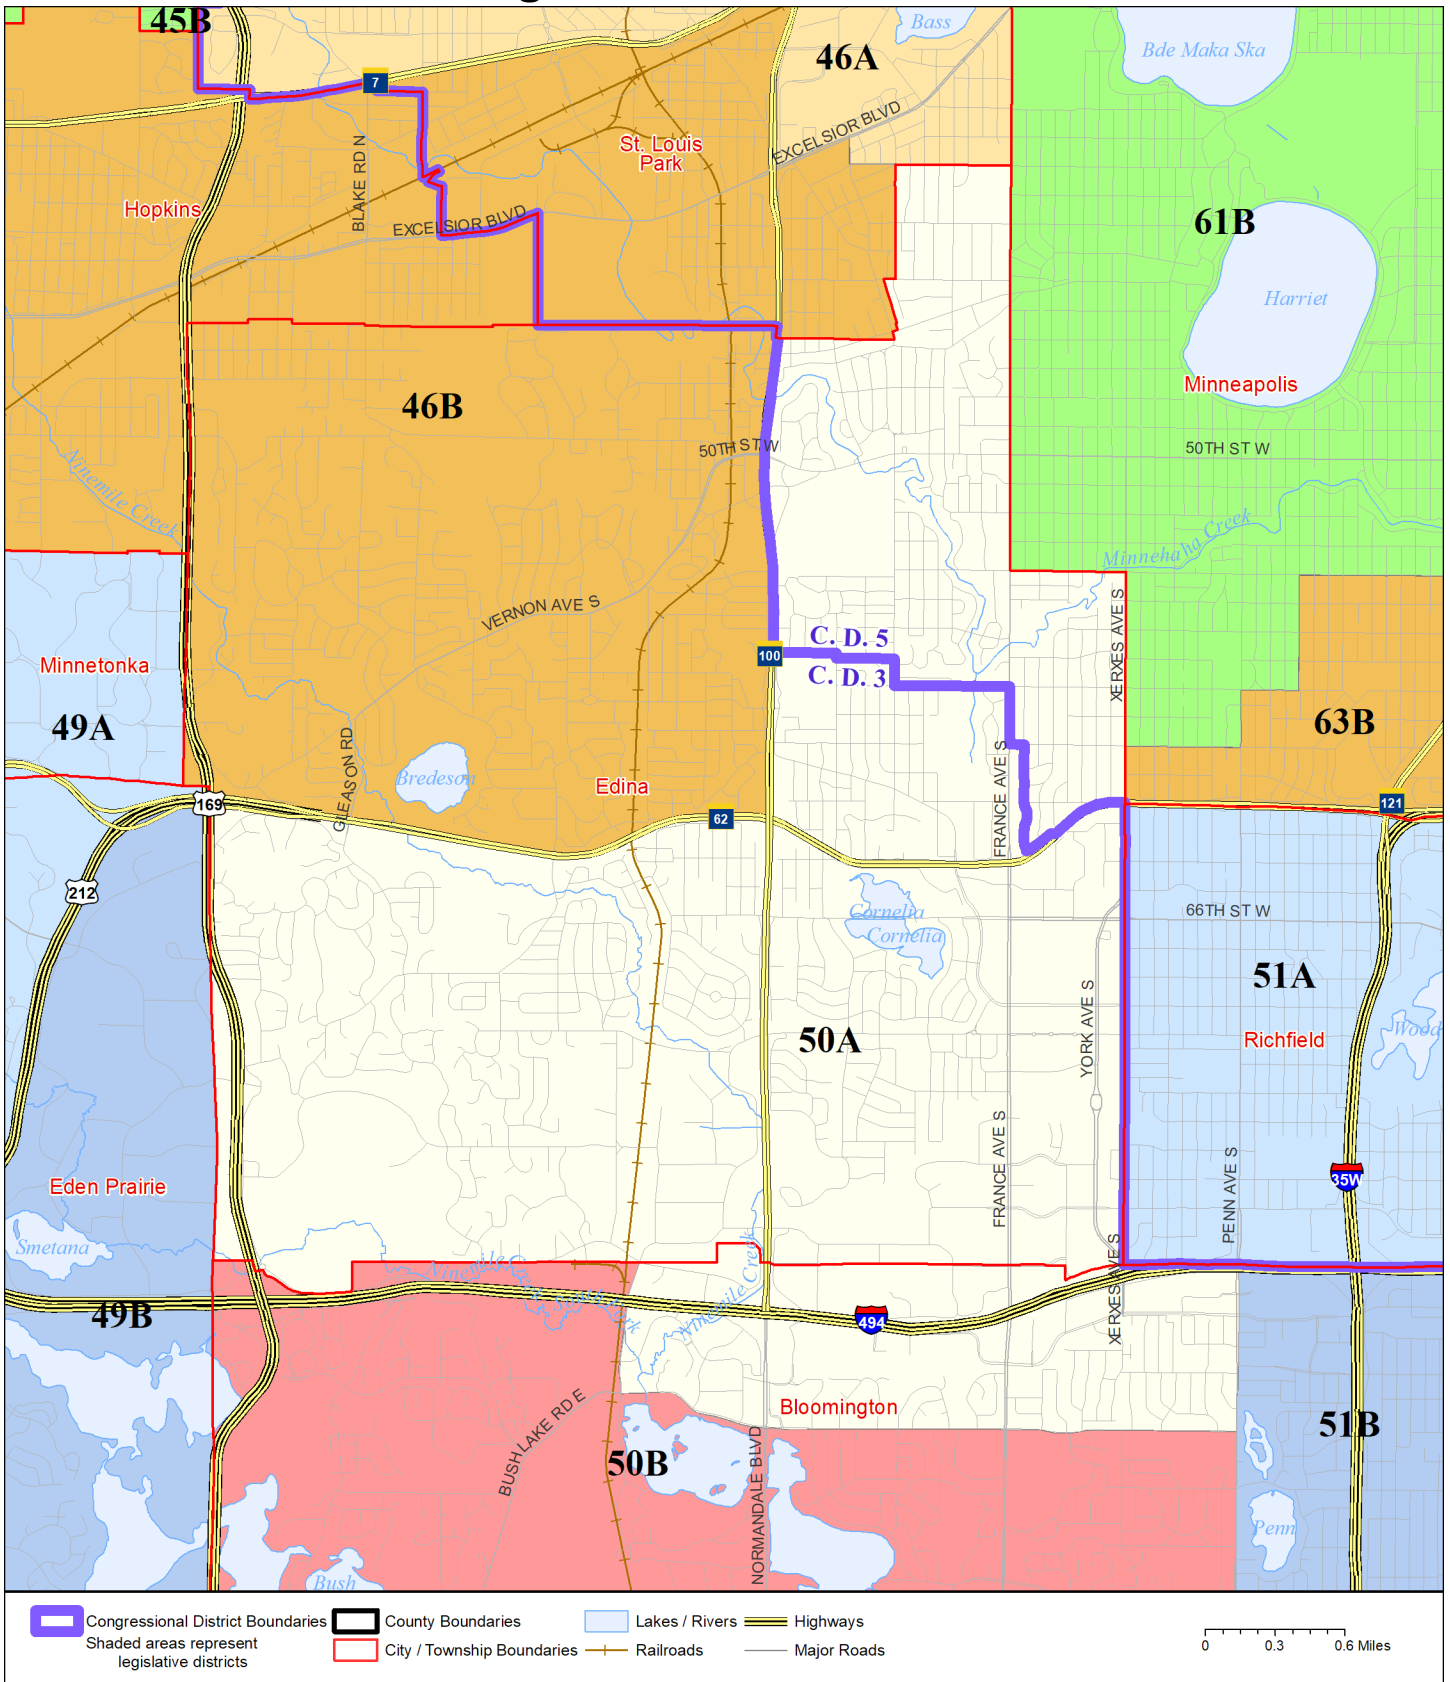

Legislative District 50A

Published by Office of the Minnesota Secretary of State, Elections Division. Current as of May 2024. Look up districts & polling places at <https://pollfinder.sos.mn.gov>

About this map

This map shows the Congressional and Legislative Districts ordered by the Special Redistricting Panel in the matter of *Wattson, et al. v. Simon, et al*, No. A21-0243 and A21-0546, on February 15, 2022, as modified by the legislature, as corrected under *Minnesota Statutes* 2.91, subd. 2, or as adjusted under *Minnesota Statutes* 204B.146, subd. 3. Derived from precinct boundaries that are maintained by the Secretary of State and available for download at the [Minnesota Geospatial Commons](https://gisdata.mn.gov) (<https://gisdata.mn.gov>). Road data is from Mn/DOT and U.S. Census (Statewide) and NCompass (Metro). Rail data is from Mn/DOT. Water data is from MN DNR.

District Description

Territory of Minnesota Legislative District 50A:

- This area in Hennepin County:
 - These precincts in Bloomington:
 - BLOOMINGTON W-3 P-18
 - BLOOMINGTON W-3 P-22
 - These precincts in Edina:
 - EDINA P-06
 - EDINA P-07
 - EDINA P-08
 - EDINA P-09
 - EDINA P-10
 - EDINA P-11
 - EDINA P-12
 - EDINA P-13
 - EDINA P-14
 - EDINA P-15
 - EDINA P-16