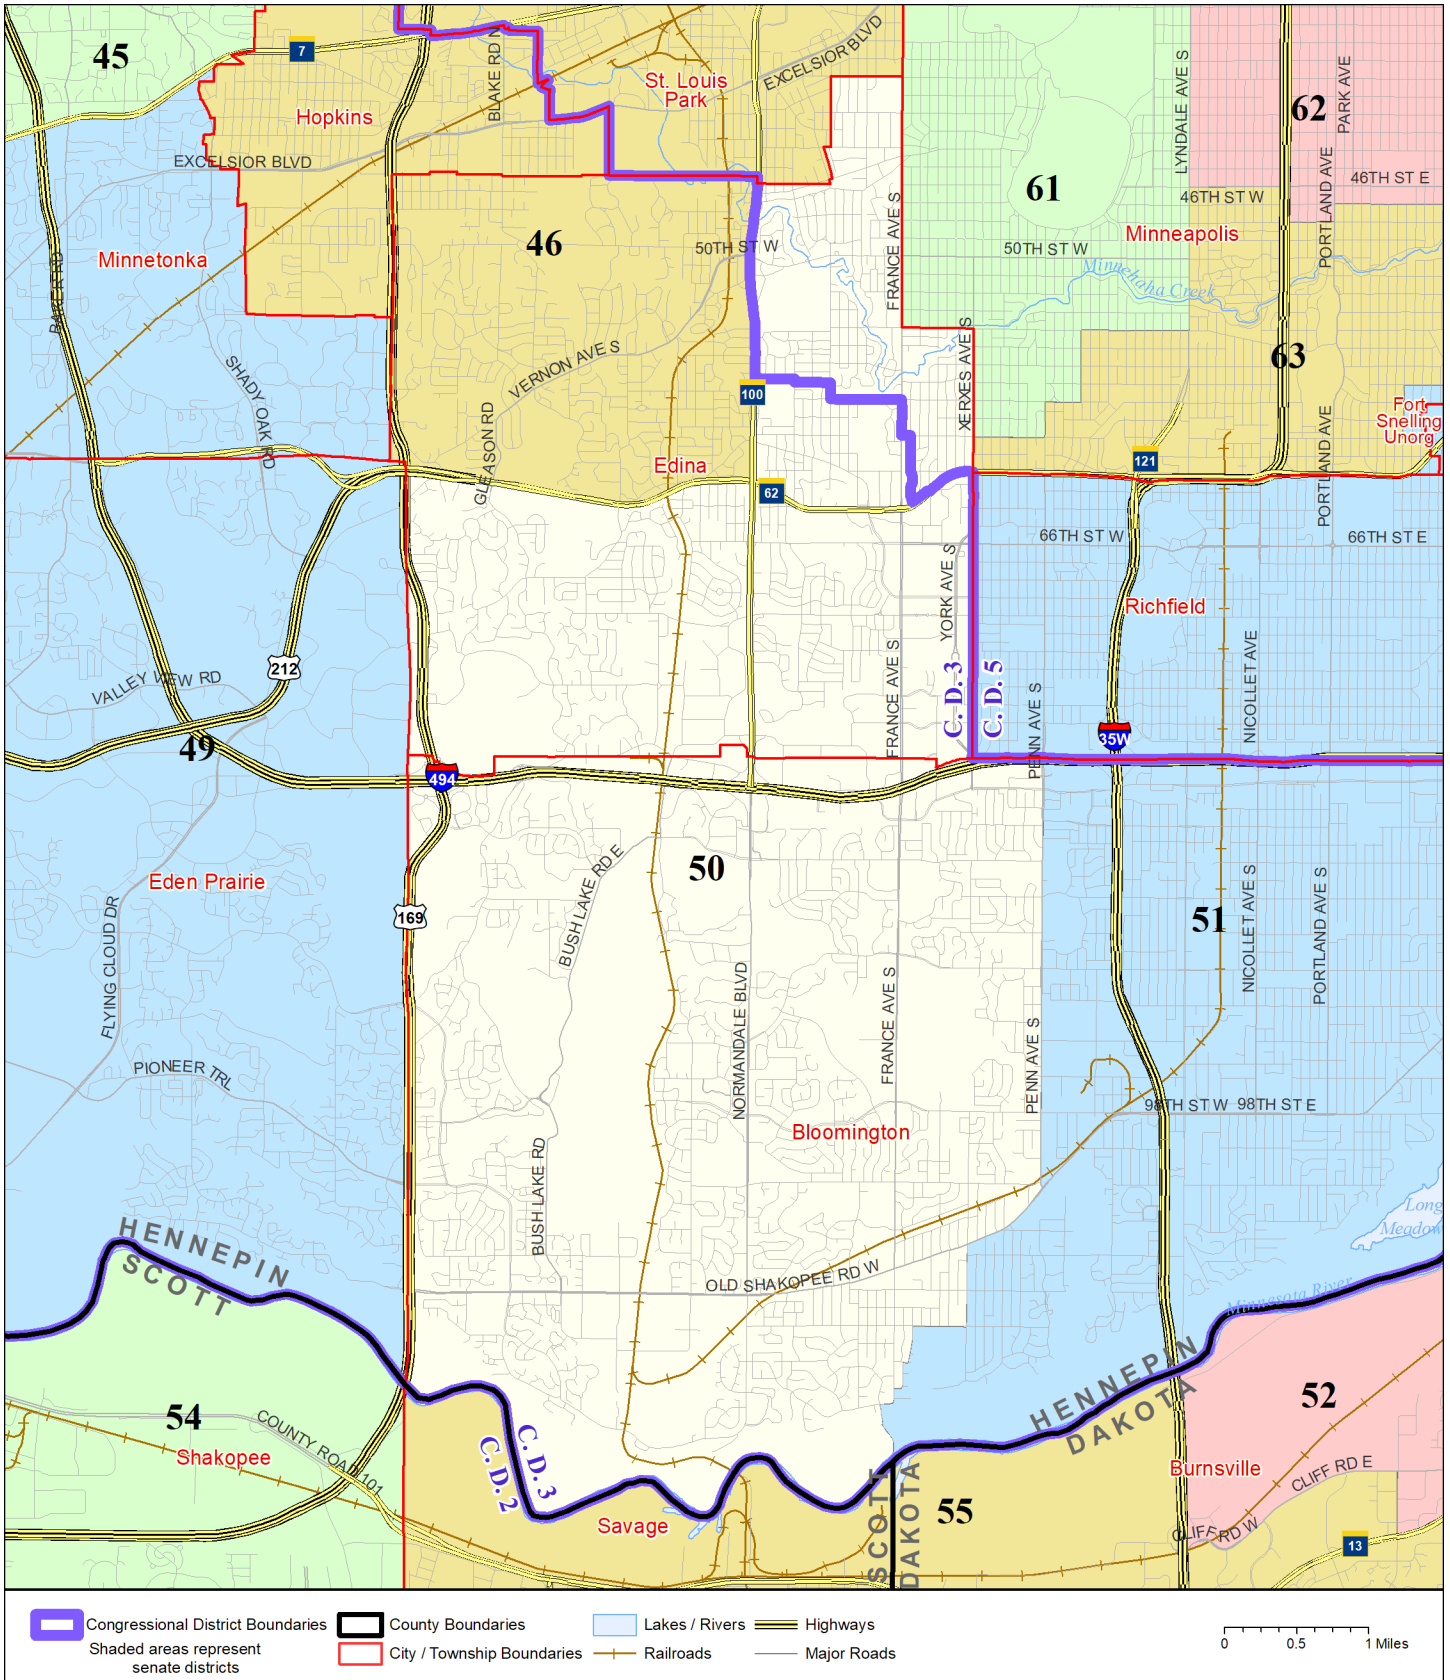

Senate District 50

Published by Office of the Minnesota Secretary of State, Elections Division. Current as of May 2024. Look up districts & polling places at <https://pollfinder.sos.mn.gov>

About this map

This map shows the Congressional and Legislative Districts ordered by the Special Redistricting Panel in the matter of *Wattson, et al. v. Simon, et al.*, No. A21-0243 and A21-0546, on February 15, 2022, as modified by the legislature, as corrected under *Minnesota Statutes* 2.91, subd. 2, or as adjusted under *Minnesota Statutes* 204B.146, subd. 3. Derived from precinct boundaries that are maintained by the Secretary of State and available for download at the [Minnesota Geospatial Commons](https://gisdata.mn.gov) (<https://gisdata.mn.gov>). Road data is from Mn/DOT and U.S. Census (Statewide) and NCompass (Metro). Rail data is from Mn/DOT. Water data is from MN DNR.

District Description

Territory of Minnesota Senate District 50:

- This area in Hennepin County:
 - These precincts in Bloomington:
 - BLOOMINGTON W-1 P-06
 - BLOOMINGTON W-1 P-07
 - BLOOMINGTON W-2 P-08
 - BLOOMINGTON W-2 P-09
 - BLOOMINGTON W-2 P-10
 - BLOOMINGTON W-2 P-11
 - BLOOMINGTON W-2 P-12
 - BLOOMINGTON W-2 P-13
 - BLOOMINGTON W-2 P-14
 - BLOOMINGTON W-2 P-15
 - BLOOMINGTON W-3 P-16
 - BLOOMINGTON W-3 P-17
 - BLOOMINGTON W-3 P-18
 - BLOOMINGTON W-3 P-19
 - BLOOMINGTON W-3 P-20
 - BLOOMINGTON W-3 P-21
 - BLOOMINGTON W-3 P-22
 - These precincts in Edina:
 - EDINA P-06
 - EDINA P-07
 - EDINA P-08
 - EDINA P-09
 - EDINA P-10
 - EDINA P-11
 - EDINA P-12
 - EDINA P-13
 - EDINA P-14
 - EDINA P-15
 - EDINA P-16