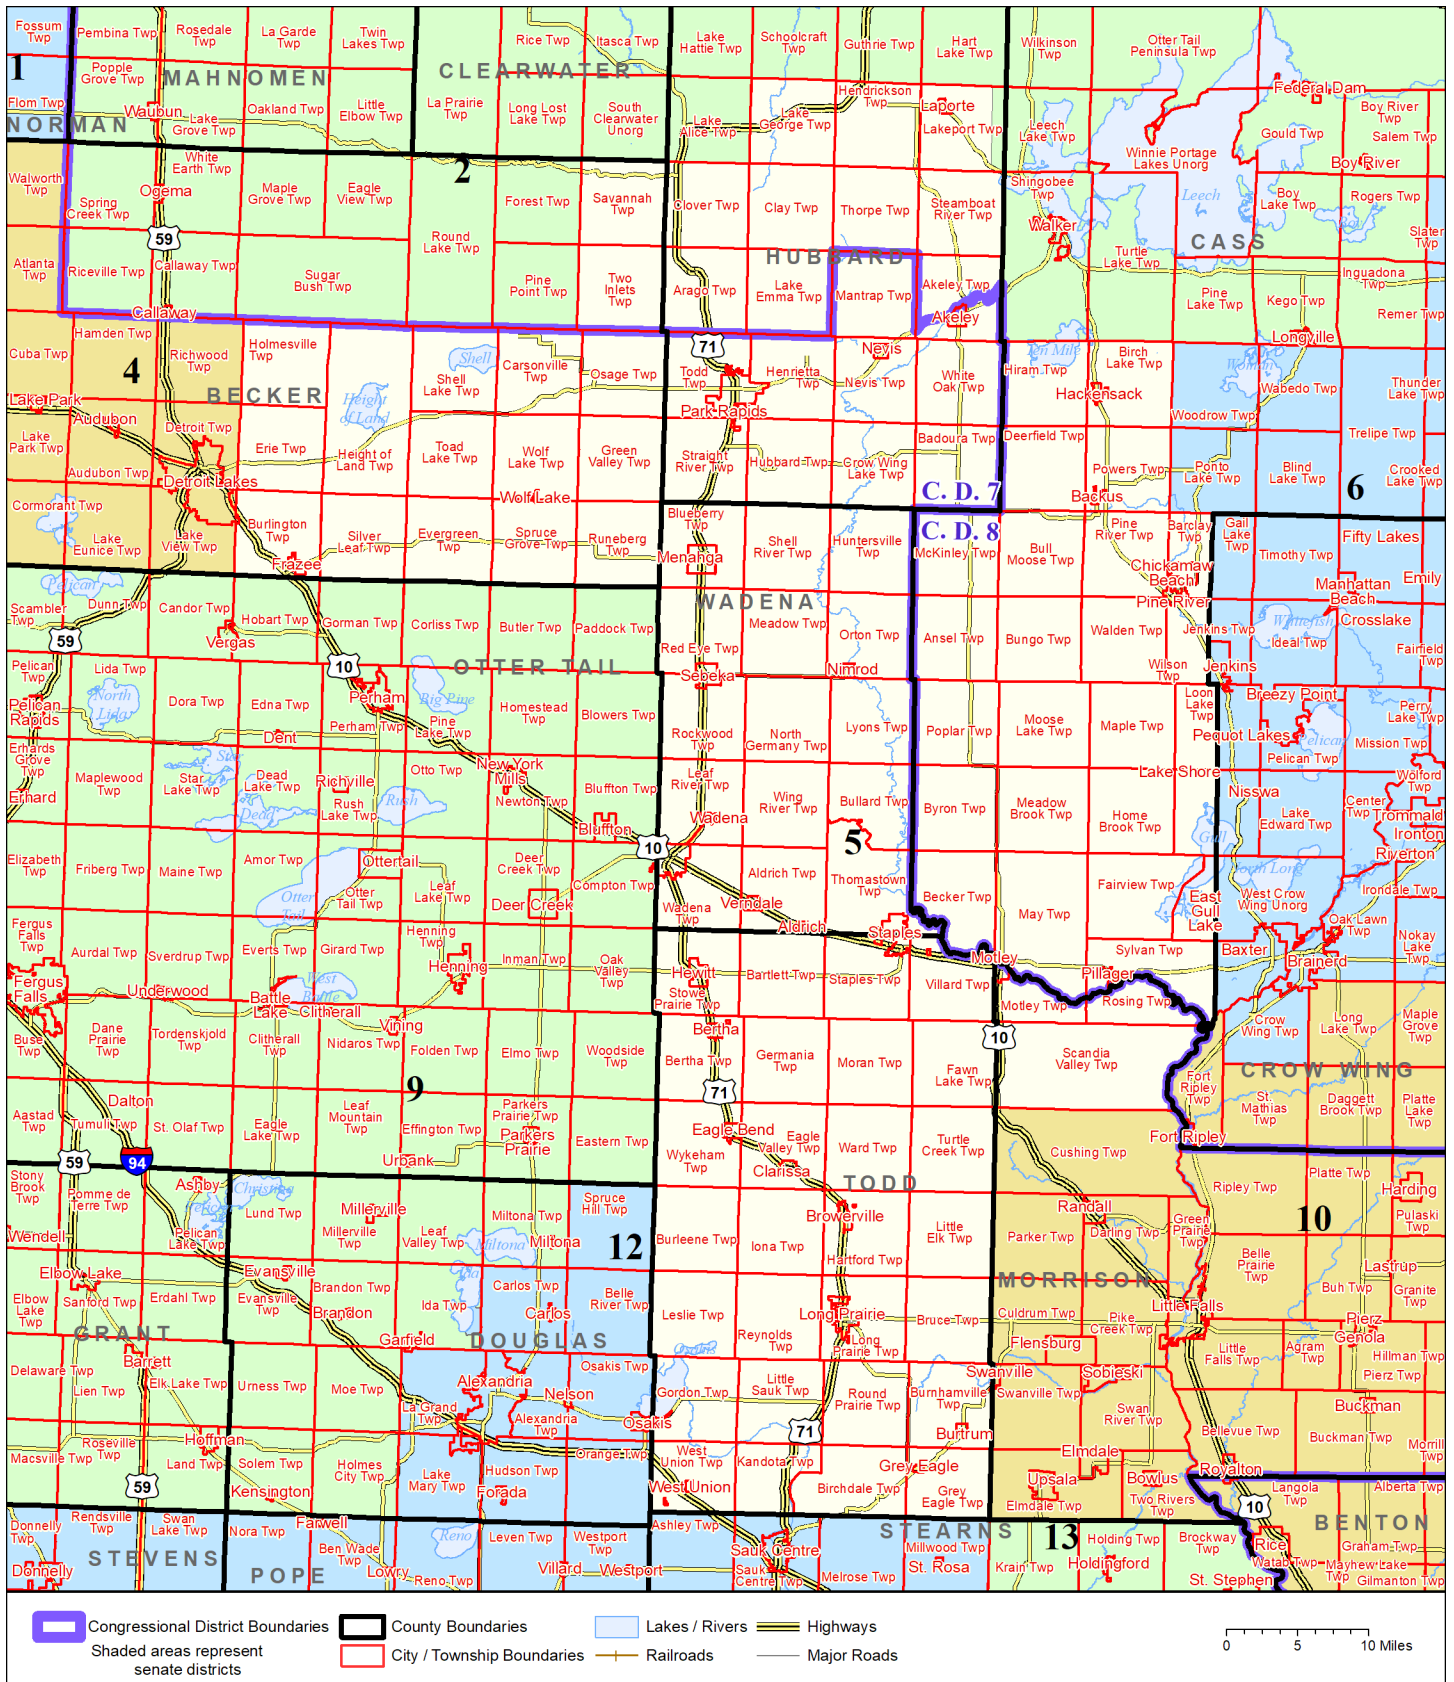

Senate District 5

Published by Office of the Minnesota Secretary of State, Elections Division. Current as of May 2024. Look up districts & polling places at <https://pollfinder.sos.mn.gov>

About this map

This map shows the Congressional and Legislative Districts ordered by the Special Redistricting Panel in the matter of *Wattson, et al. v. Simon, et al*, No. A21-0243 and A21-0546, on February 15, 2022, as modified by the legislature, as corrected under *Minnesota Statutes* 2.91, subd. 2, or as adjusted under *Minnesota Statutes* 204B.146, subd. 3. Derived from precinct boundaries that are maintained by the Secretary of State and available for download at the [Minnesota Geospatial Commons](https://gisdata.mn.gov) (<https://gisdata.mn.gov>). Road data is from Mn/DOT and U.S. Census (Statewide) and NCompass (Metro). Rail data is from Mn/DOT. Water data is from MN DNR.