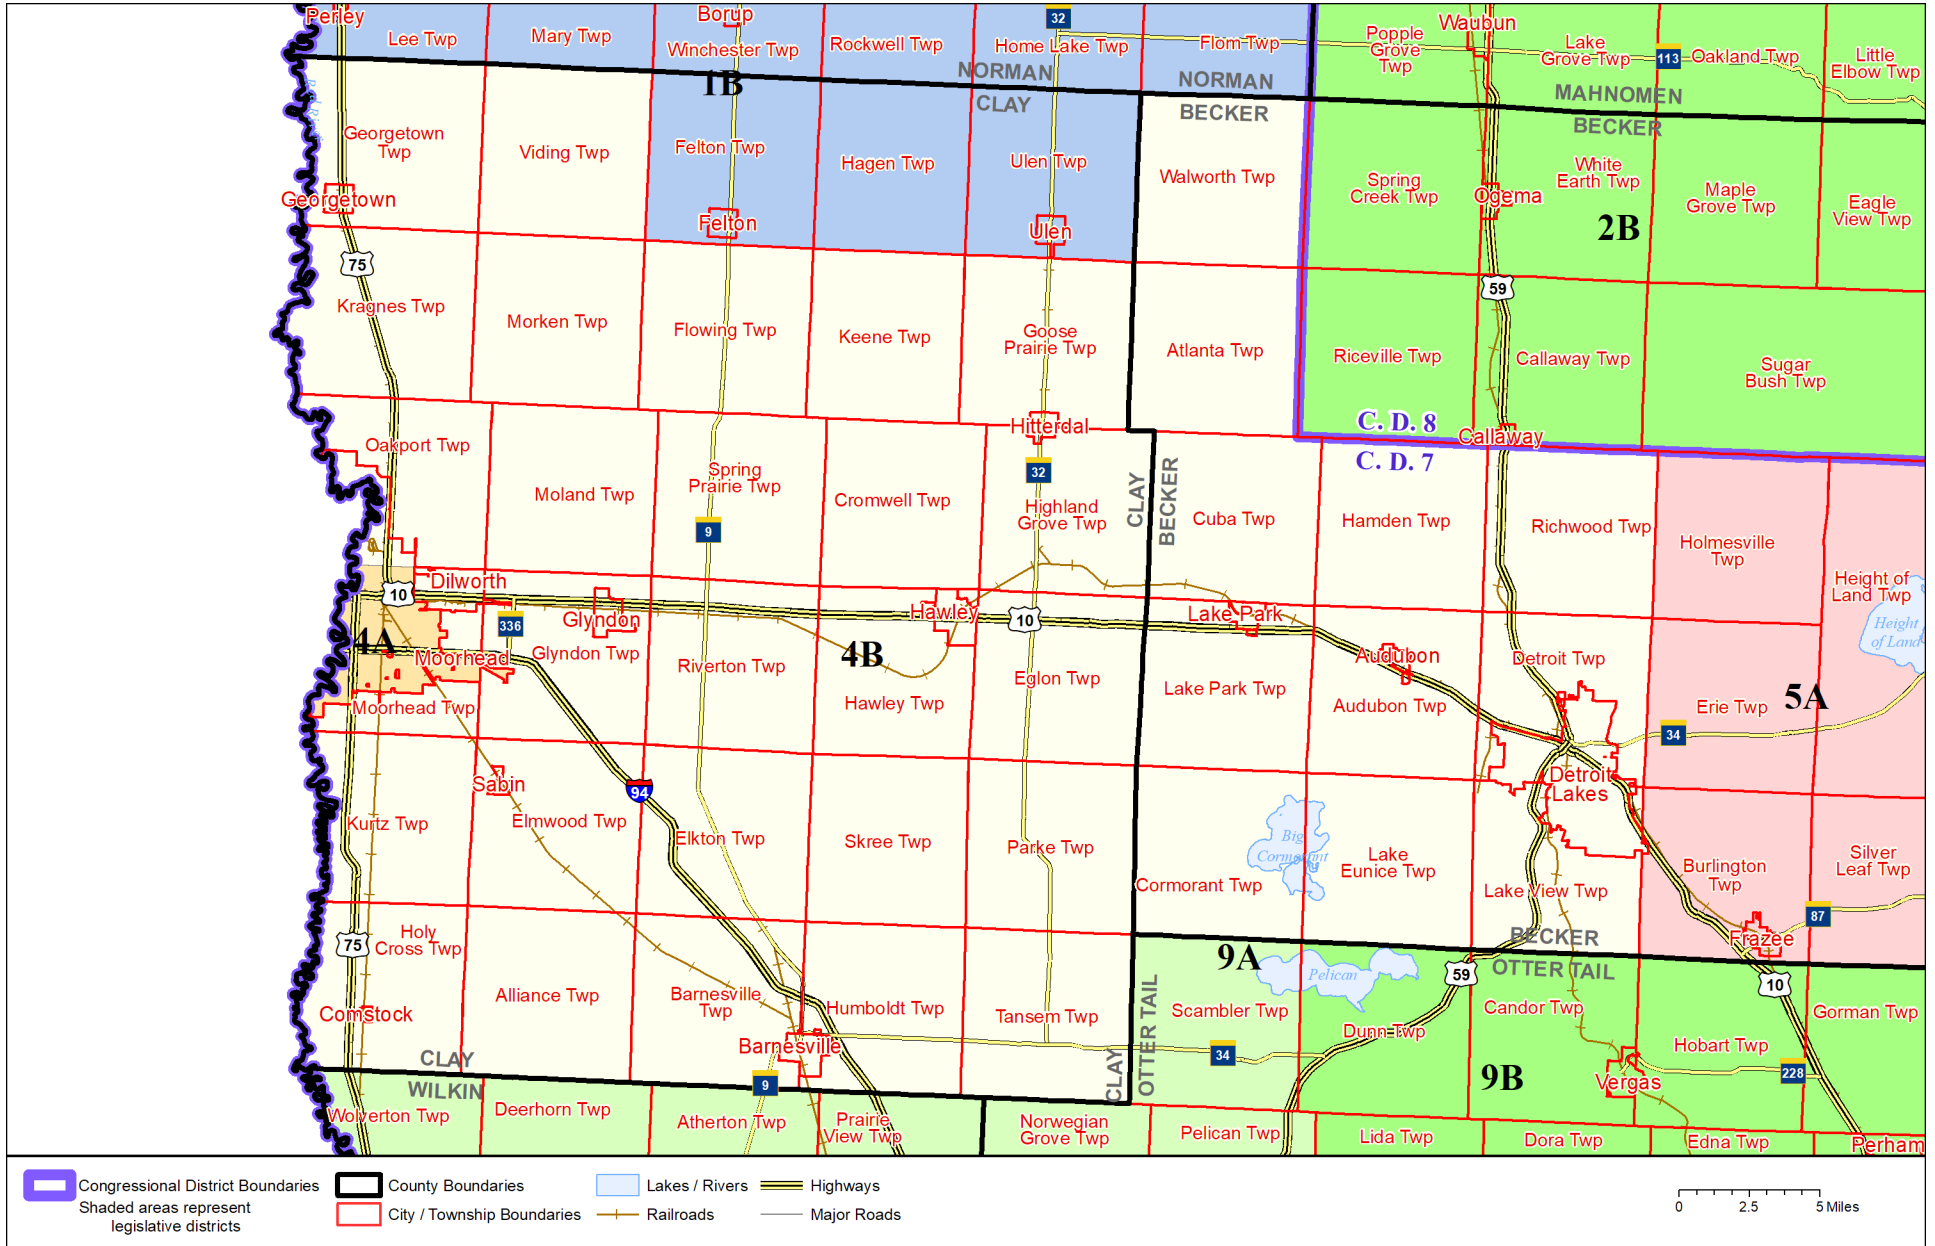

# Legislative District 4B

Published by Office of the Minnesota Secretary of State, Elections Division. Current as of May 2024. Look up districts & polling places at <https://pollfinder.sos.mn.gov>

## About this map

This map shows the Congressional and Legislative Districts ordered by the Special Redistricting Panel in the matter of *Wattson, et al. v. Simon, et al*, No. A21-0243 and A21-0546, on February 15, 2022, as modified by the legislature, as corrected under *Minnesota Statutes* 2.91, subd. 2, or as adjusted under *Minnesota Statutes* 204B.146, subd. 3. Derived from precinct boundaries that are maintained by the Secretary of State and available for download at the [Minnesota Geospatial Commons](https://gisdata.mn.gov) (<https://gisdata.mn.gov>). Road data is from Mn/DOT and U.S. Census (Statewide) and NCompass (Metro). Rail data is from Mn/DOT. Water data is from MN DNR.

## District Description

Territory of Minnesota Legislative District 4B:

- This area in Becker County:
  - Atlanta Twp
  - Audubon
  - Audubon Twp
  - Cormorant Twp
  - Cuba Twp
  - Detroit Twp
  - Detroit Lakes
  - Hamden Twp
  - Lake Eunice Twp
  - Lake Park
  - Lake Park Twp
  - Lake View Twp
  - Richwood Twp
  - Walworth Twp
- This area in Clay County:
  - Alliance Twp
  - Barnesville
  - Barnesville Twp
  - Comstock
  - Cromwell Twp
  - Dilworth
  - Eglon Twp
  - Elkton Twp
  - Elmwood Twp
  - Flowing Twp
  - Georgetown
  - Georgetown Twp
  - Glyndon
  - Glyndon Twp
  - Goose Prairie Twp
  - Hawley
  - Hawley Twp
  - Highland Grove Twp
  - Hitterdal
  - Holy Cross Twp

- Humboldt Twp
- Keene Twp
- Kragnes Twp
- Kurtz Twp
- Moland Twp
- These precincts in Moorhead:
  - MOORHEAD CITY W-1 P-1
- These precincts in Moorhead Twp:
  - MOORHEAD TWP P-1
- Morken Twp
- Oakport Twp
- Parke Twp
- Riverton Twp
- Sabin
- Skree Twp
- Spring Prairie Twp
- Tansem Twp
- Viding Twp