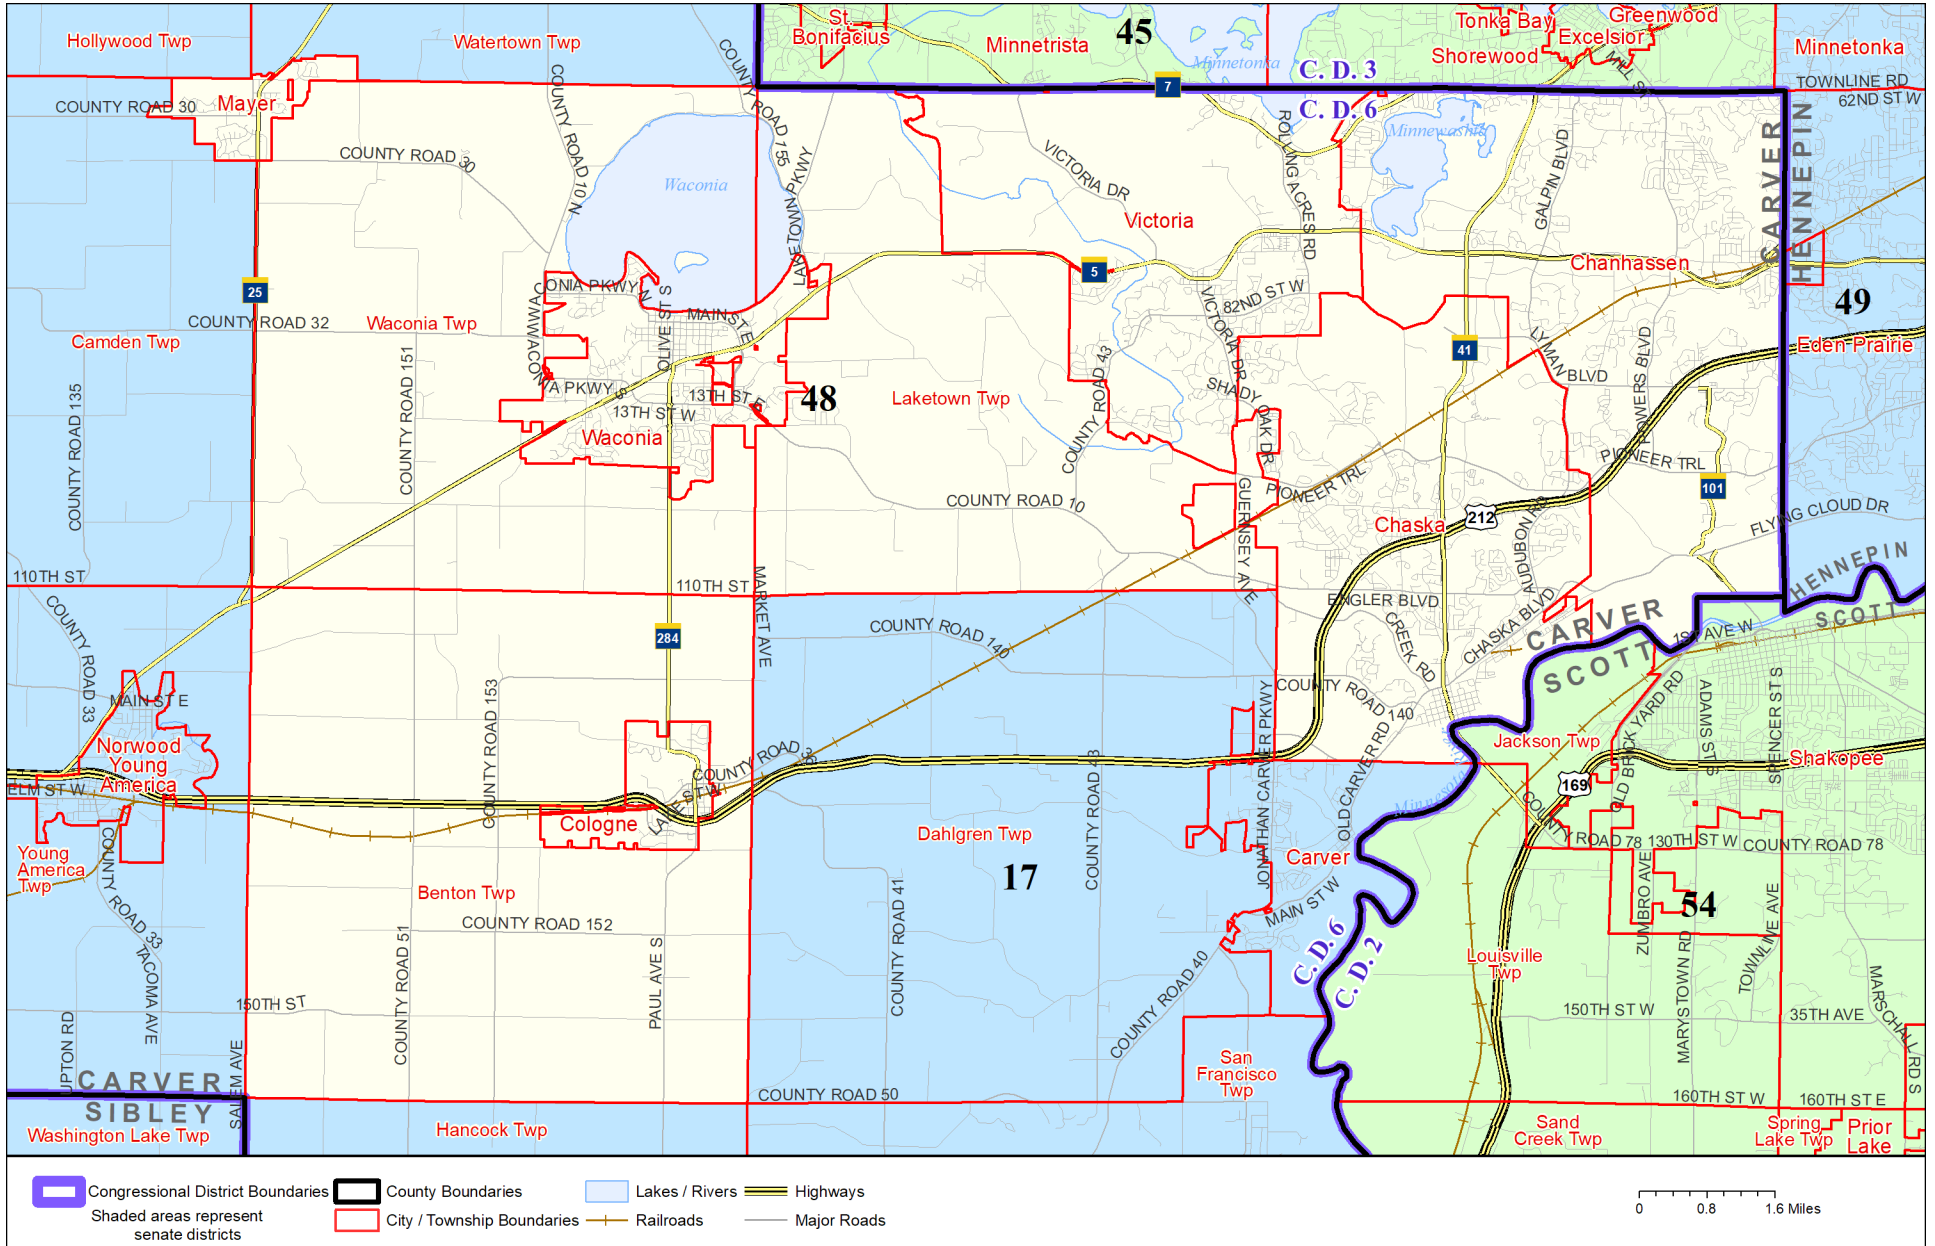

Senate District 48

Published by Office of the Minnesota Secretary of State, Elections Division. Current as of May 2024. Look up districts & polling places at <https://pollfinder.sos.mn.gov>

About this map

This map shows the Congressional and Legislative Districts ordered by the Special Redistricting Panel in the matter of *Wattson, et al. v. Simon, et al*, No. A21-0243 and A21-0546, on February 15, 2022, as modified by the legislature, as corrected under *Minnesota Statutes* 2.91, subd. 2, or as adjusted under *Minnesota Statutes* 204B.146, subd. 3. Derived from precinct boundaries that are maintained by the Secretary of State and available for download at the [Minnesota Geospatial Commons](https://gisdata.mn.gov) (<https://gisdata.mn.gov>). Road data is from Mn/DOT and U.S. Census (Statewide) and NCompass (Metro). Rail data is from Mn/DOT. Water data is from MN DNR.

District Description

Territory of Minnesota Senate District 48:

- This area in Carver County:
 - Benton Twp
 - Chanhassen
 - Chaska
 - Cologne
 - Laketown Twp
 - Mayer
 - Shorewood
 - Victoria
 - Waconia
 - Waconia Twp