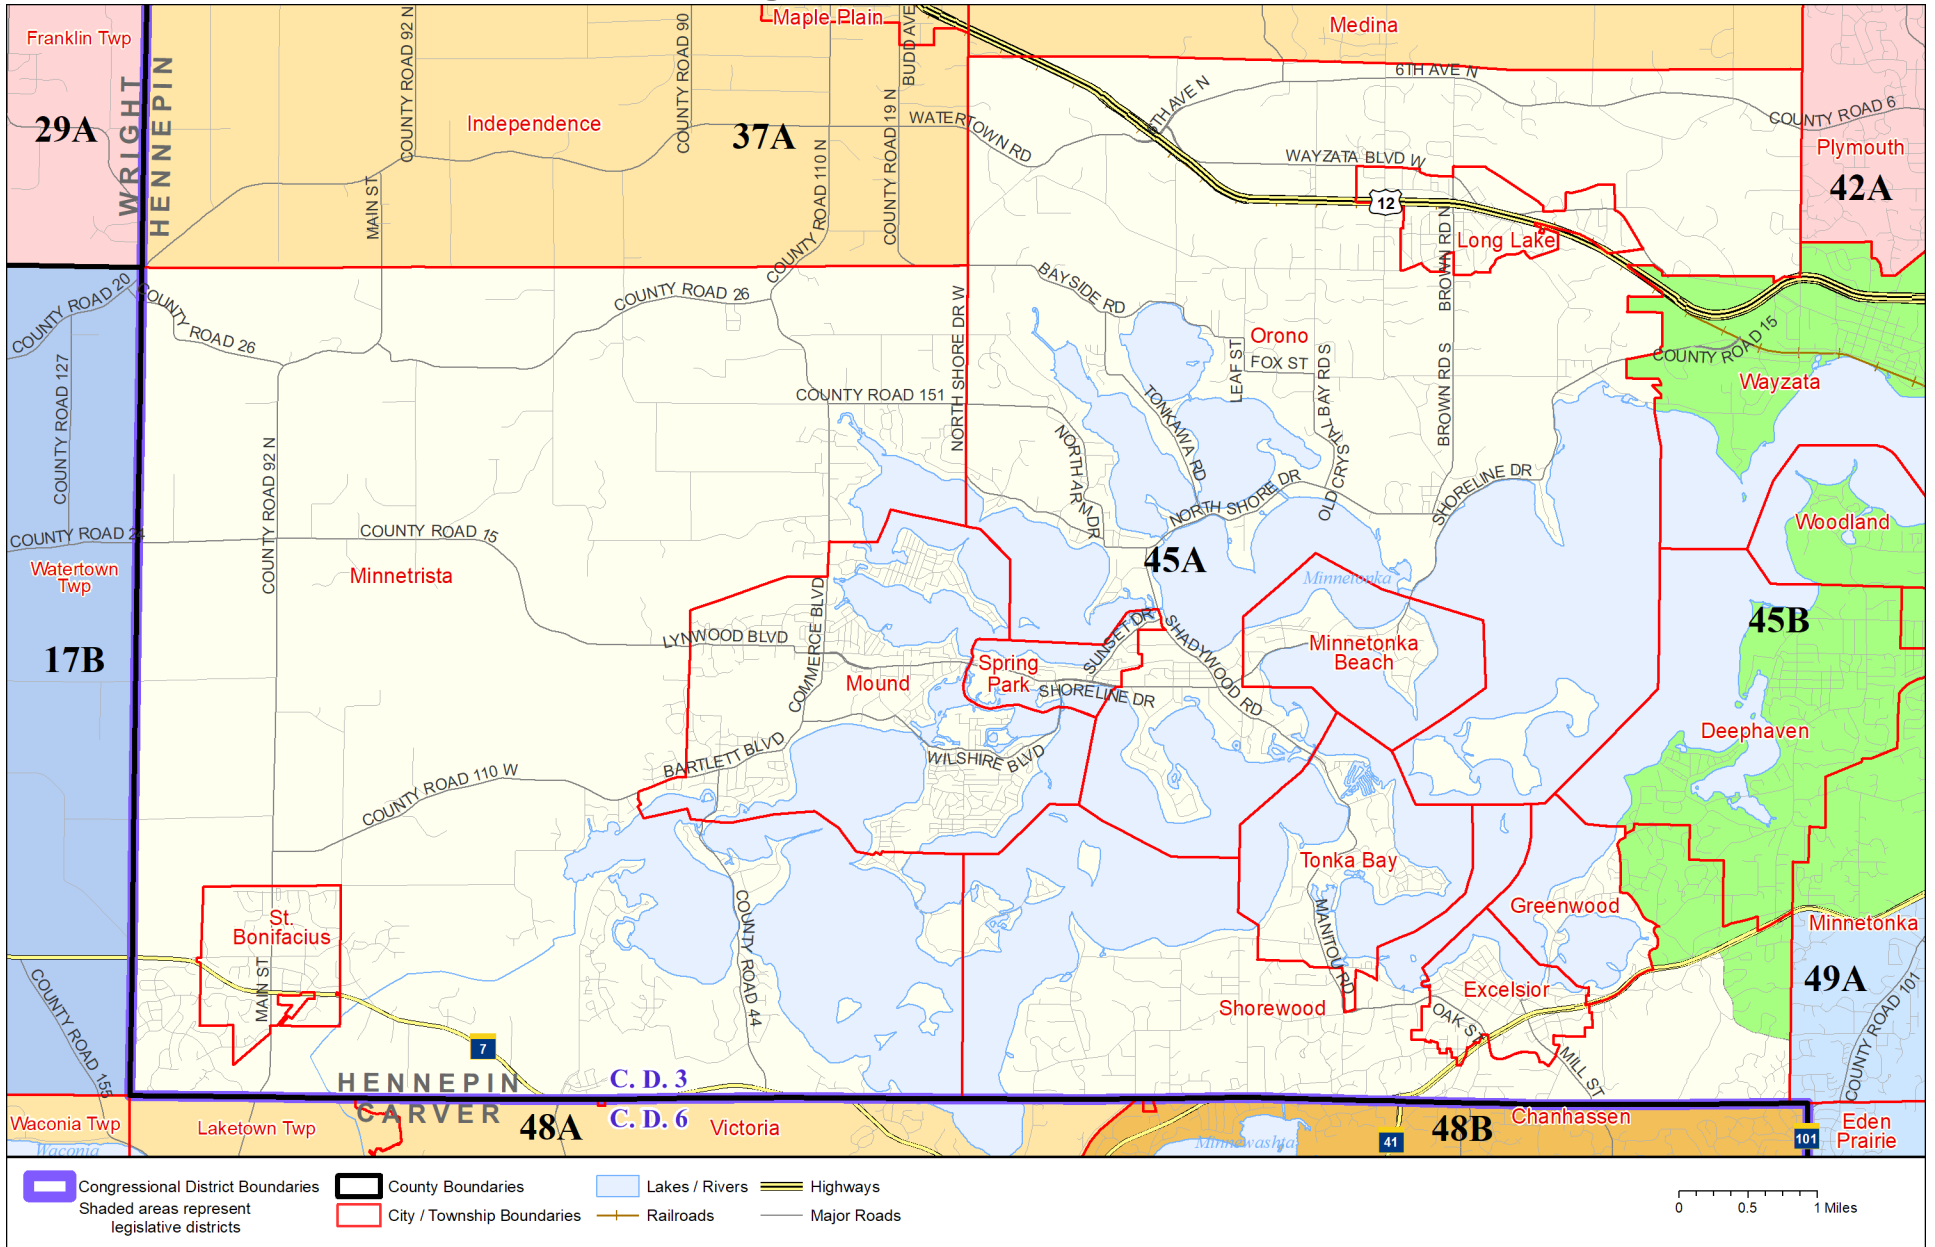

Legislative District 45A

Published by Office of the Minnesota Secretary of State, Elections Division. Current as of May 2024. Look up districts & polling places at <https://pollfinder.sos.mn.gov>

About this map

This map shows the Congressional and Legislative Districts ordered by the Special Redistricting Panel in the matter of *Wattson, et al. v. Simon, et al*, No. A21-0243 and A21-0546, on February 15, 2022, as modified by the legislature, as corrected under *Minnesota Statutes* 2.91, subd. 2, or as adjusted under *Minnesota Statutes* 204B.146, subd. 3. Derived from precinct boundaries that are maintained by the Secretary of State and available for download at the [Minnesota Geospatial Commons](https://gisdata.mn.gov) (<https://gisdata.mn.gov>). Road data is from Mn/DOT and U.S. Census (Statewide) and NCompass (Metro). Rail data is from Mn/DOT. Water data is from MN DNR.

District Description

Territory of Minnesota Legislative District 45A:

- This area in Hennepin County:
 - Excelsior
 - Greenwood
 - Long Lake
 - Minnetonka Beach
 - Minnetrista
 - Mound
 - Orono
 - St Bonifacius
 - These precincts in Shorewood:
 - SHOREWOOD P-1
 - SHOREWOOD P-2
 - Spring Park
 - Tonka Bay