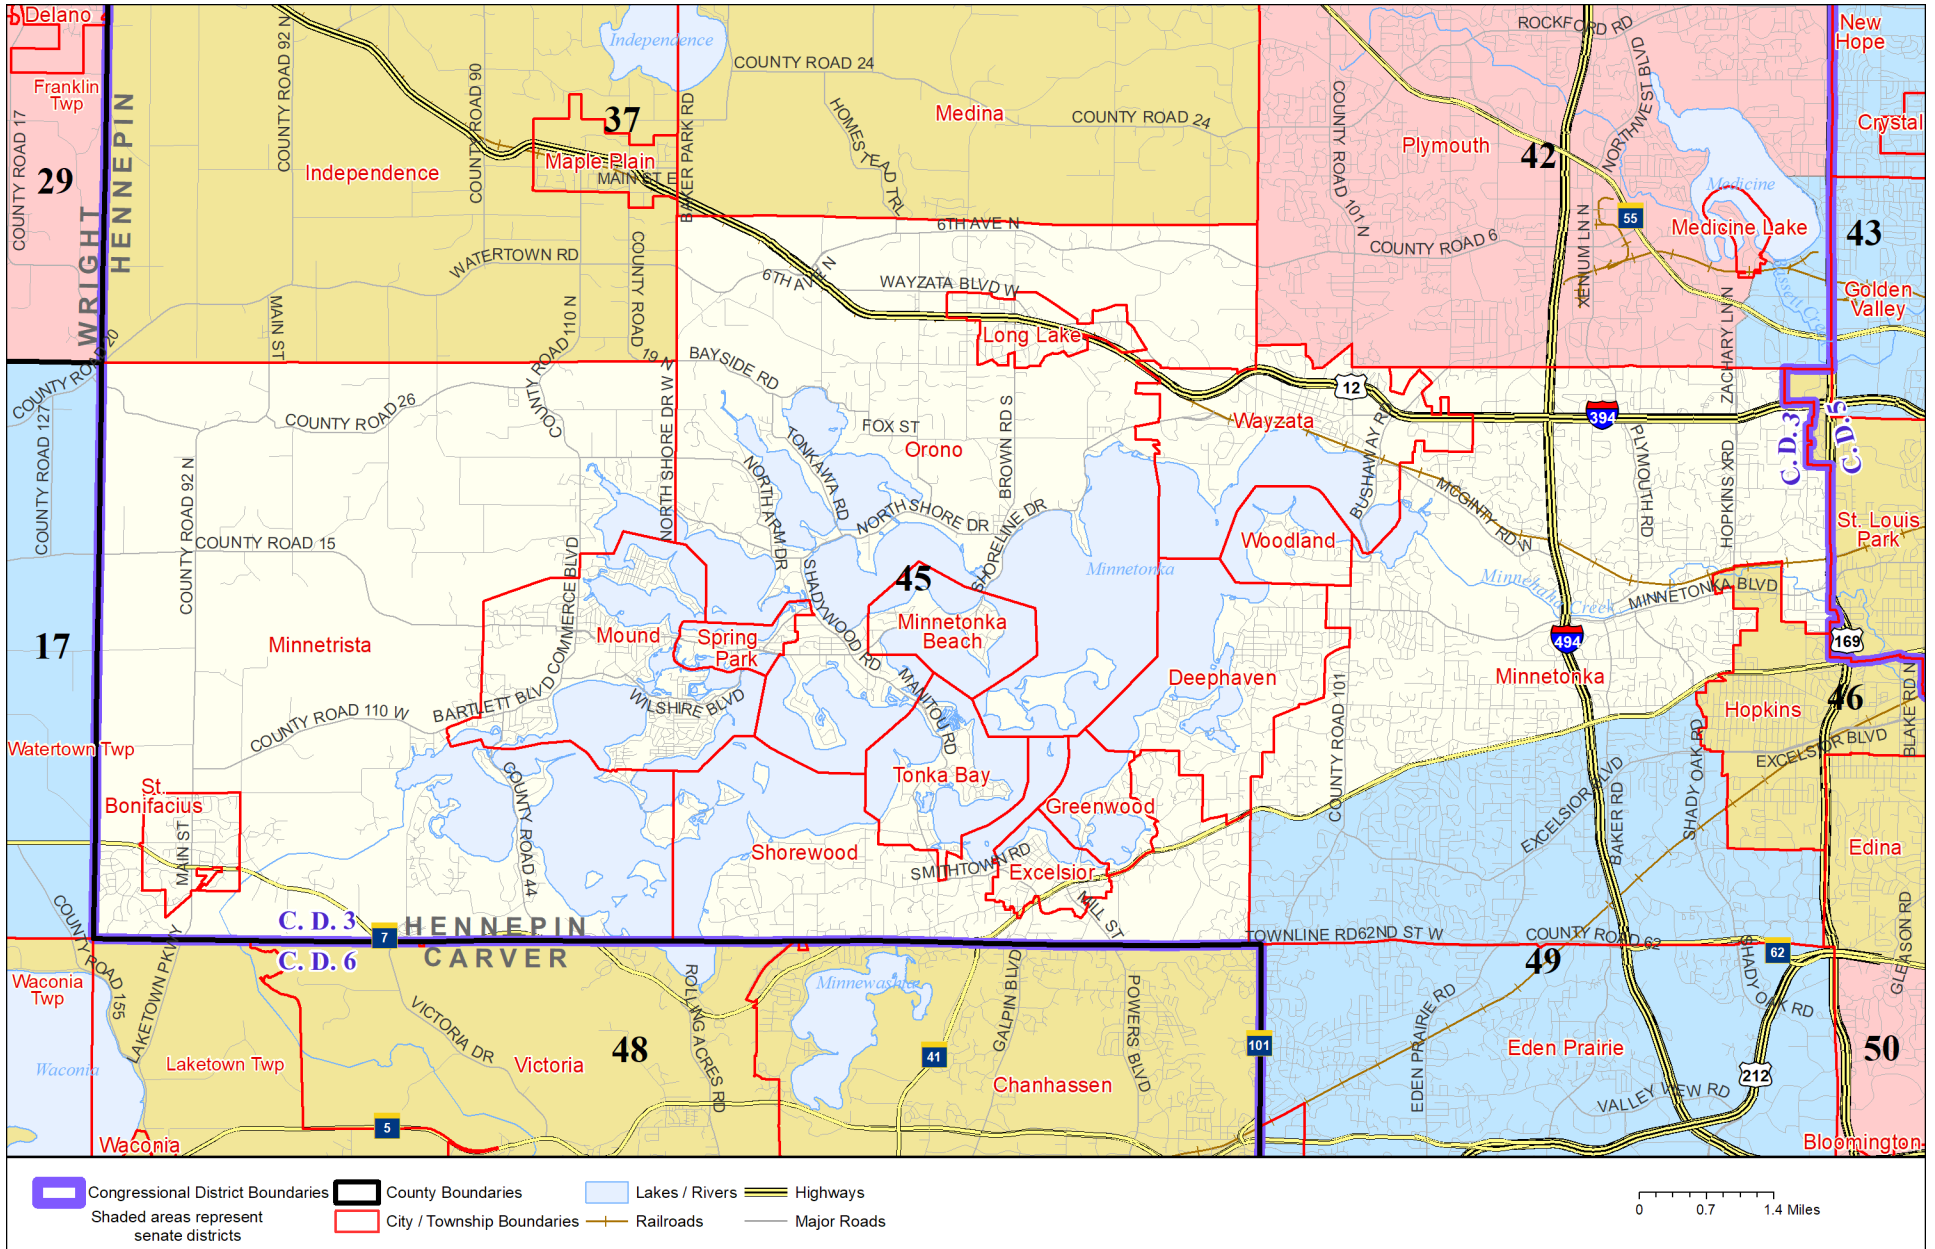

Senate District 45

Published by Office of the Minnesota Secretary of State, Elections Division. Current as of May 2024. Look up districts & polling places at <https://pollfinder.sos.mn.gov>

About this map

This map shows the Congressional and Legislative Districts ordered by the Special Redistricting Panel in the matter of *Wattson, et al. v. Simon, et al*, No. A21-0243 and A21-0546, on February 15, 2022, as modified by the legislature, as corrected under *Minnesota Statutes* 2.91, subd. 2, or as adjusted under *Minnesota Statutes* 204B.146, subd. 3. Derived from precinct boundaries that are maintained by the Secretary of State and available for download at the [Minnesota Geospatial Commons](https://gisdata.mn.gov) (<https://gisdata.mn.gov>). Road data is from Mn/DOT and U.S. Census (Statewide) and NCompass (Metro). Rail data is from Mn/DOT. Water data is from MN DNR.

District Description

Territory of Minnesota Senate District 45:

- This area in Hennepin County:
 - Deephaven
 - Excelsior
 - Greenwood
 - Long Lake
 - These precincts in Minnetonka:
 - MINNETONKA W-1 P-E
 - MINNETONKA W-1 P-F
 - MINNETONKA W-2 P-A
 - MINNETONKA W-2 P-B
 - MINNETONKA W-2 P-C
 - MINNETONKA W-2 P-D
 - MINNETONKA W-2 P-E
 - MINNETONKA W-3 P-A
 - MINNETONKA W-3 P-B
 - MINNETONKA W-3 P-C
 - MINNETONKA W-3 P-D
 - MINNETONKA W-3 P-E
 - MINNETONKA W-4 P-A
 - Minnetonka Beach
 - Minnetrista
 - Mound
 - Orono
 - St Bonifacius
 - Shorewood
 - Spring Park
 - Tonka Bay
 - Wayzata
 - Woodland