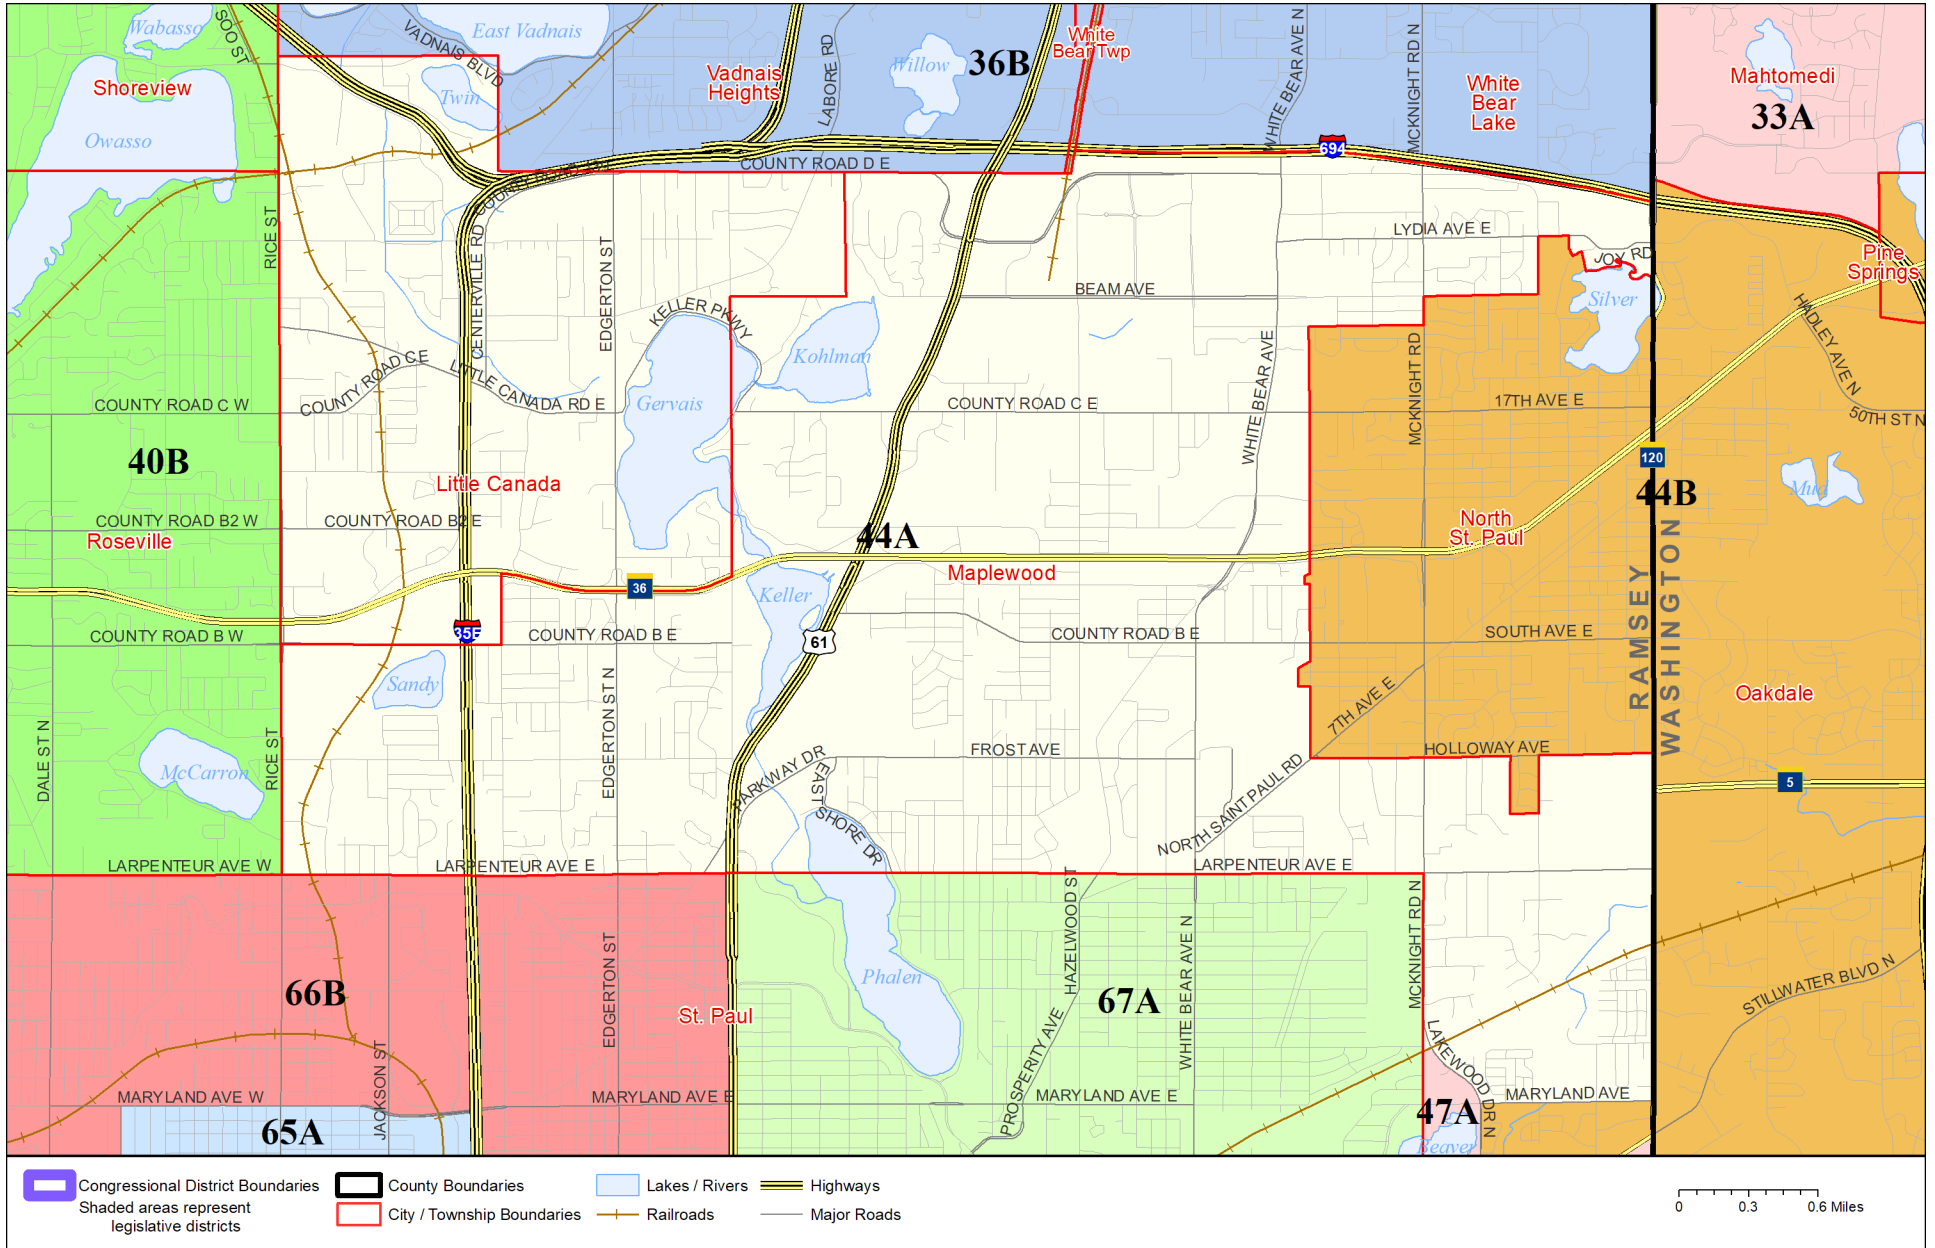

# Legislative District 44A

Published by Office of the Minnesota Secretary of State, Elections Division. Current as of May 2024. Look up districts & polling places at <https://pollfinder.sos.mn.gov>

## About this map

This map shows the Congressional and Legislative Districts ordered by the Special Redistricting Panel in the matter of *Watson, et al. v. Simon, et al*, No. A21-0243 and A21-0546, on February 15, 2022, as modified by the legislature, as corrected under *Minnesota Statutes* 2.91, subd. 2, or as adjusted under *Minnesota Statutes* 204B.146, subd. 3. Derived from precinct boundaries that are maintained by the Secretary of State and available for download at the [Minnesota Geospatial Commons](https://gisdata.mn.gov) (<https://gisdata.mn.gov>). Road data is from Mn/DOT and U.S. Census (Statewide) and NCompass (Metro). Rail data is from Mn/DOT. Water data is from MN DNR.

## District Description

Territory of Minnesota Legislative District 44A:

- This area in Ramsey County:
  - Little Canada
  - These precincts in Maplewood:
    - MAPLEWOOD P-01
    - MAPLEWOOD P-02
    - MAPLEWOOD P-03
    - MAPLEWOOD P-04
    - MAPLEWOOD P-05
    - MAPLEWOOD P-06
    - MAPLEWOOD P-07
    - MAPLEWOOD P-08
    - MAPLEWOOD P-09