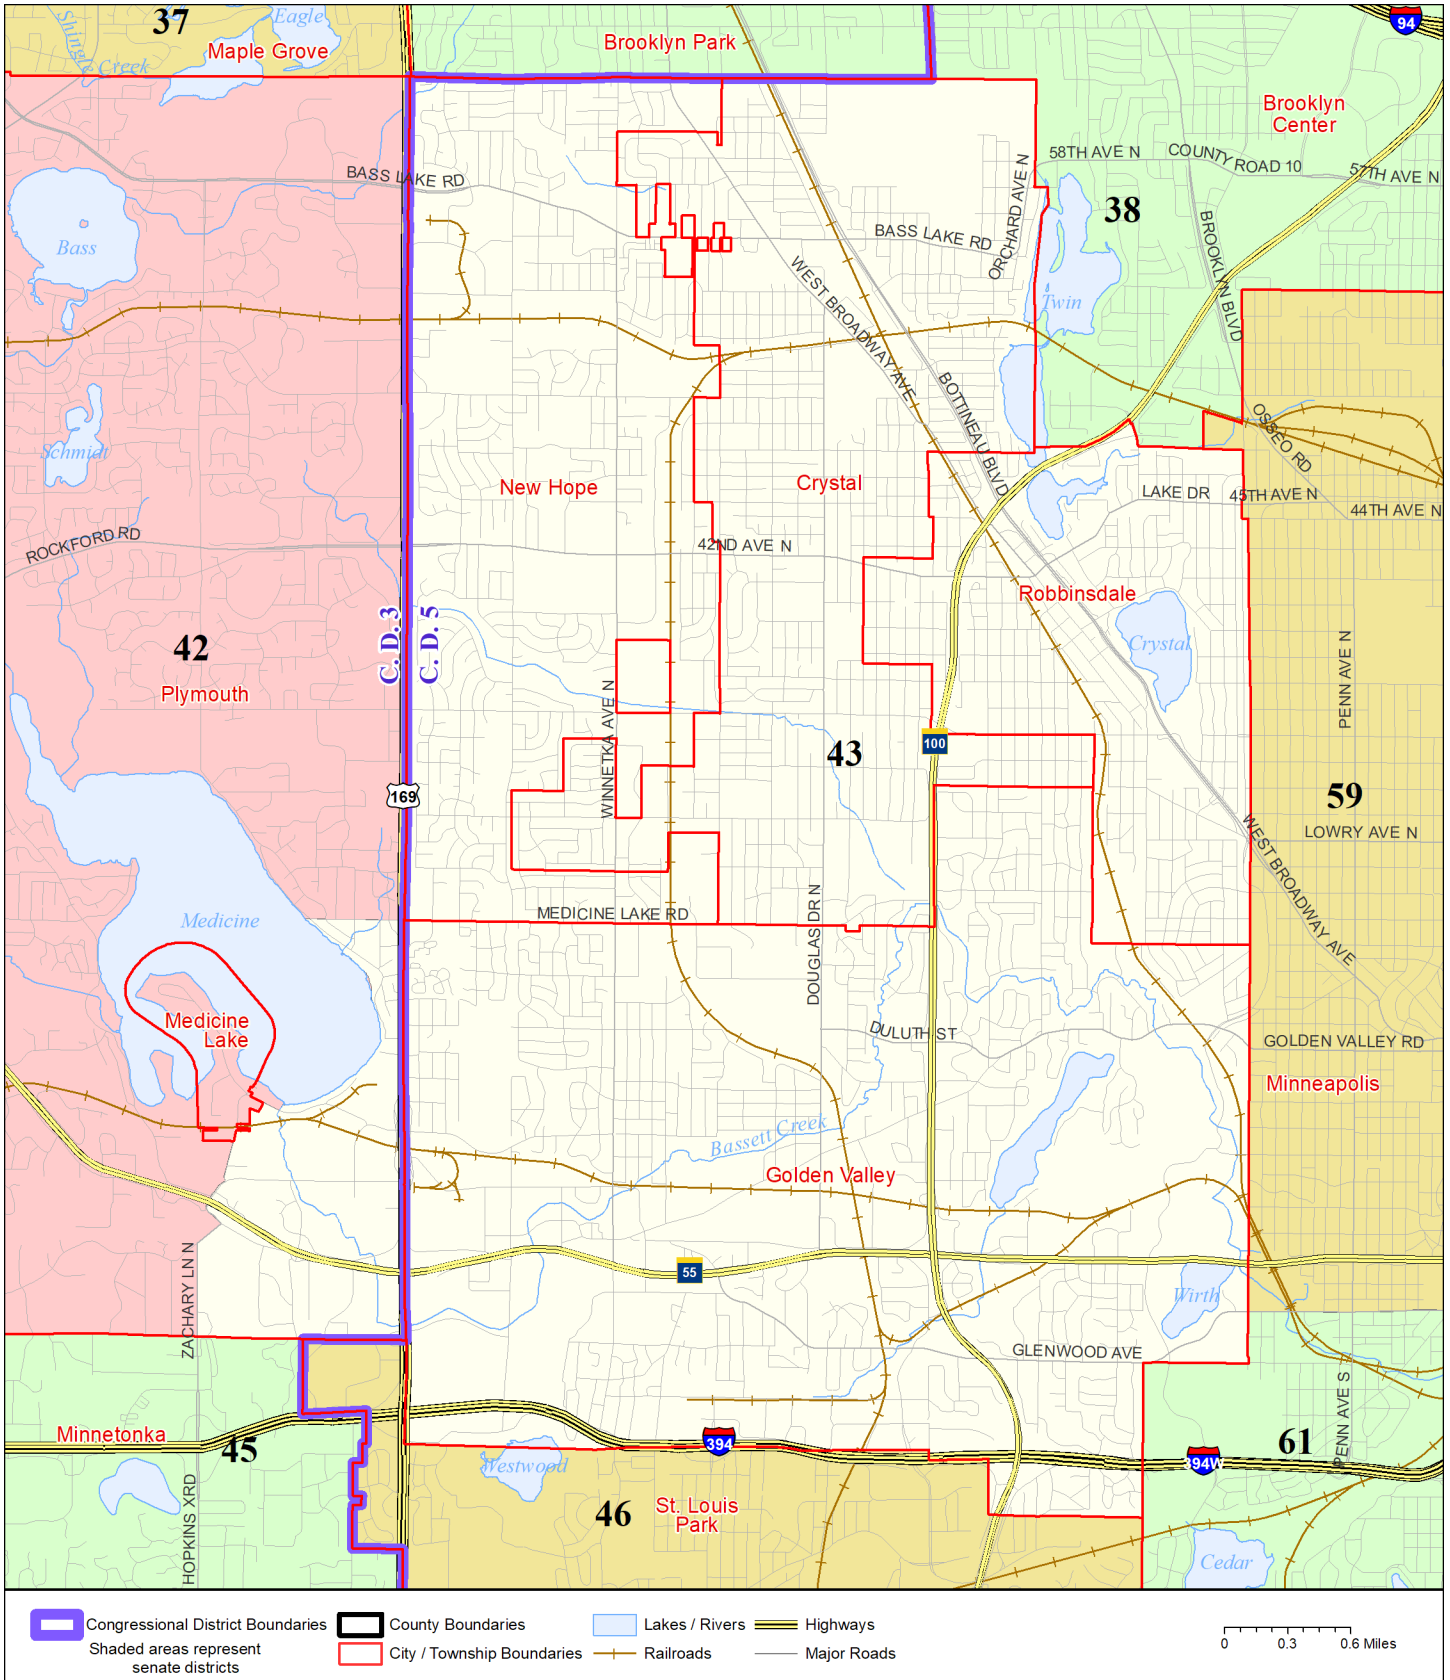

Senate District 43

Published by Office of the Minnesota Secretary of State, Elections Division. Current as of May 2024. Look up districts & polling places at <https://pollfinder.sos.mn.gov>

About this map

This map shows the Congressional and Legislative Districts ordered by the Special Redistricting Panel in the matter of *Wattson, et al. v. Simon, et al.*, No. A21-0243 and A21-0546, on February 15, 2022, as modified by the legislature, as corrected under *Minnesota Statutes* 2.91, subd. 2, or as adjusted under *Minnesota Statutes* 204B.146, subd. 3. Derived from precinct boundaries that are maintained by the Secretary of State and available for download at the [Minnesota Geospatial Commons](https://gisdata.mn.gov) (<https://gisdata.mn.gov>). Road data is from Mn/DOT and U.S. Census (Statewide) and NCompass (Metro). Rail data is from Mn/DOT. Water data is from MN DNR.

District Description

Territory of Minnesota Senate District 43:

- This area in Hennepin County:
 - Crystal
 - Golden Valley
 - New Hope
 - These precincts in Plymouth:
 - PLYMOUTH W-3 P-16
 - Robbinsdale