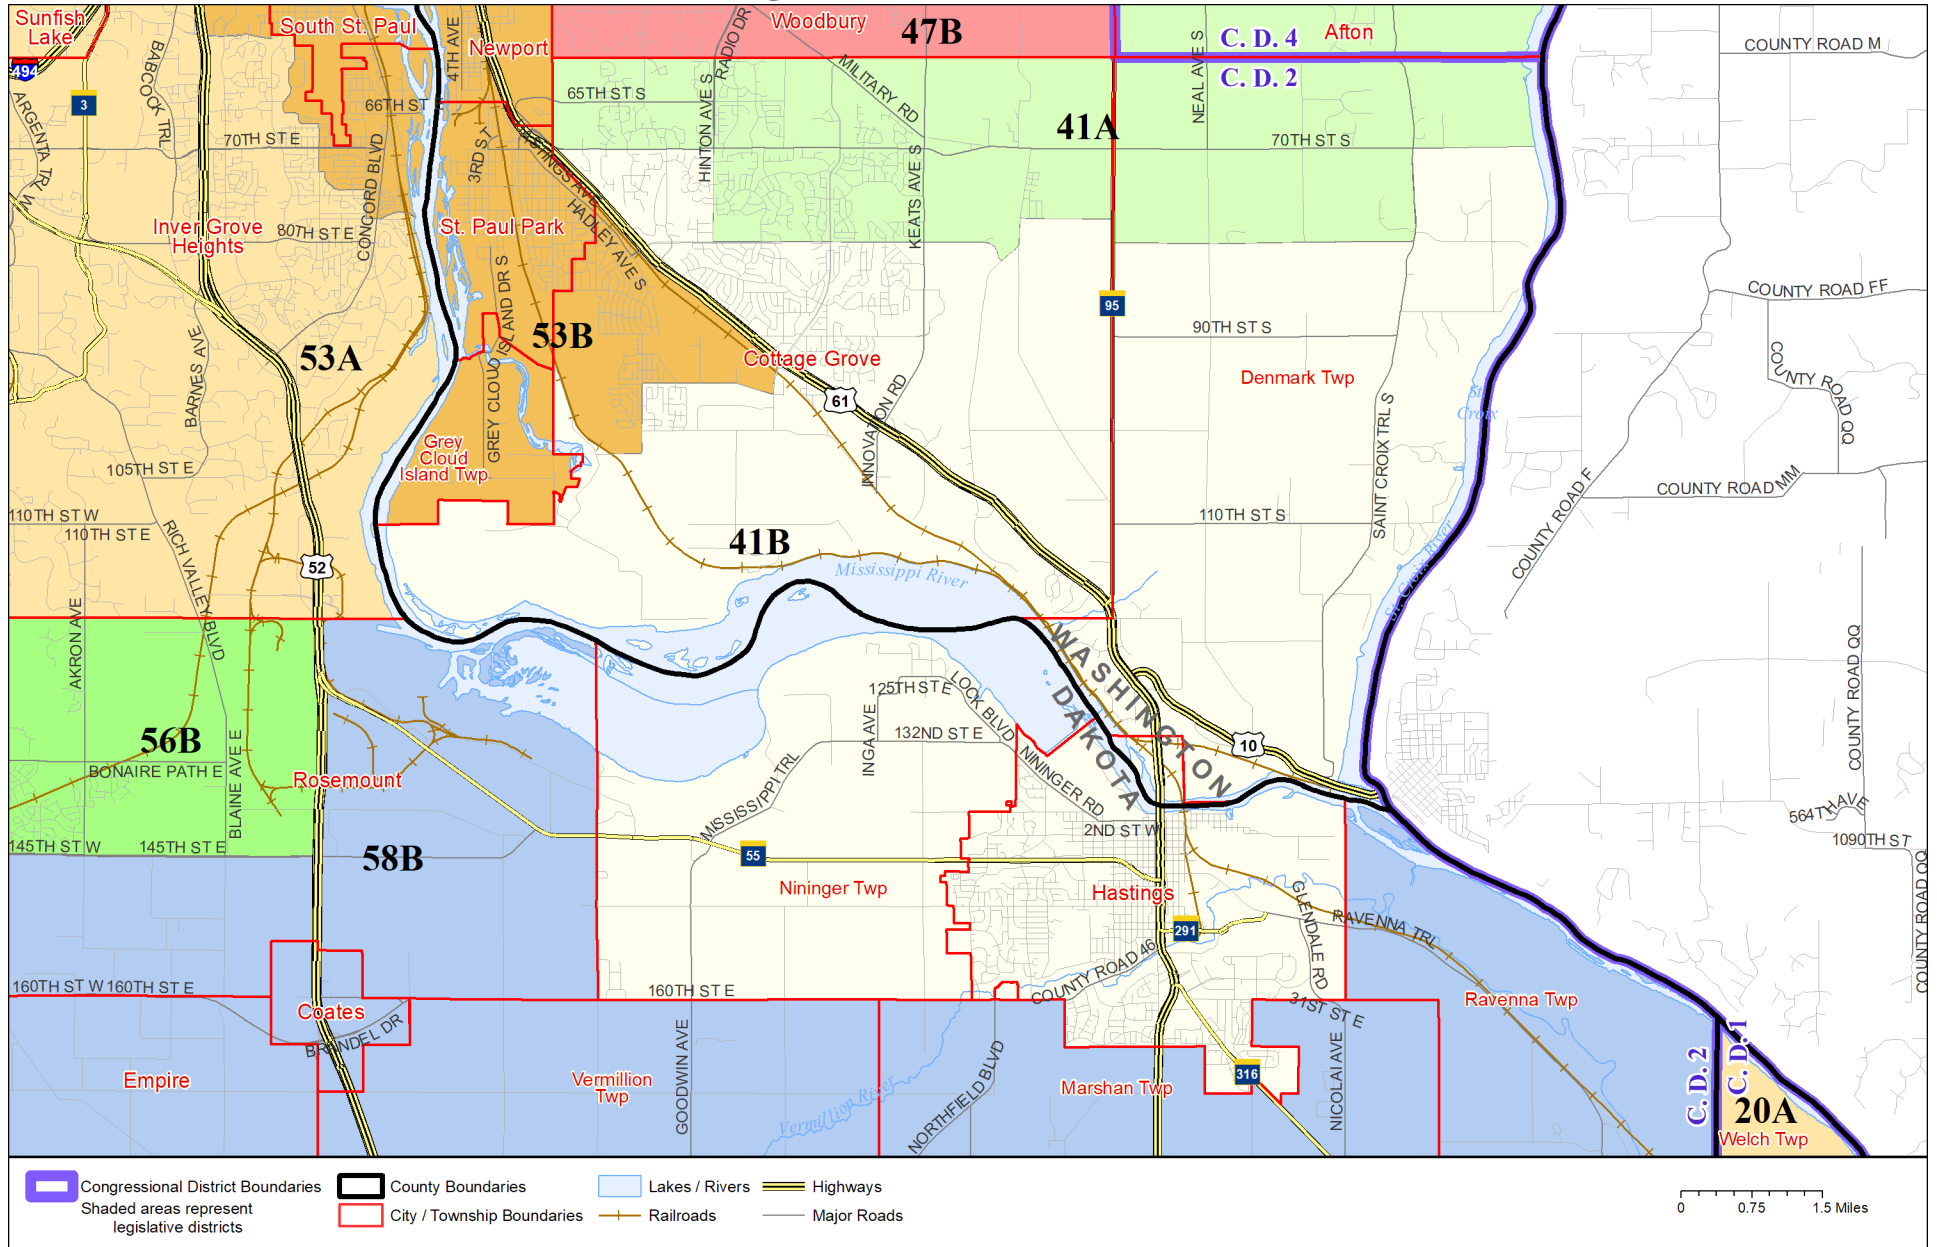

Legislative District 41B

Published by Office of the Minnesota Secretary of State, Elections Division. Current as of May 2024. Look up districts & polling places at <https://pollfinder.sos.mn.gov>

About this map

This map shows the Congressional and Legislative Districts ordered by the Special Redistricting Panel in the matter of *Wattson, et al. v. Simon, et al*, No. A21-0243 and A21-0546, on February 15, 2022, as modified by the legislature, as corrected under *Minnesota Statutes* 2.91, subd. 2, or as adjusted under *Minnesota Statutes* 204B.146, subd. 3. Derived from precinct boundaries that are maintained by the Secretary of State and available for download at the [Minnesota Geospatial Commons](https://gisdata.mn.gov) (<https://gisdata.mn.gov>). Road data is from Mn/DOT and U.S. Census (Statewide) and NCompass (Metro). Rail data is from Mn/DOT. Water data is from MN DNR.

District Description

Territory of Minnesota Legislative District 41B:

- This area in Dakota County:
 - Hastings
 - Nininger Twp
- This area in Washington County:
 - These precincts in Cottage Grove:
 - COTTAGE GROVE P-03
 - COTTAGE GROVE P-04
 - COTTAGE GROVE P-05
 - COTTAGE GROVE P-07
 - These precincts in Denmark Twp:
 - DENMARK TWP. P-1
 - Hastings