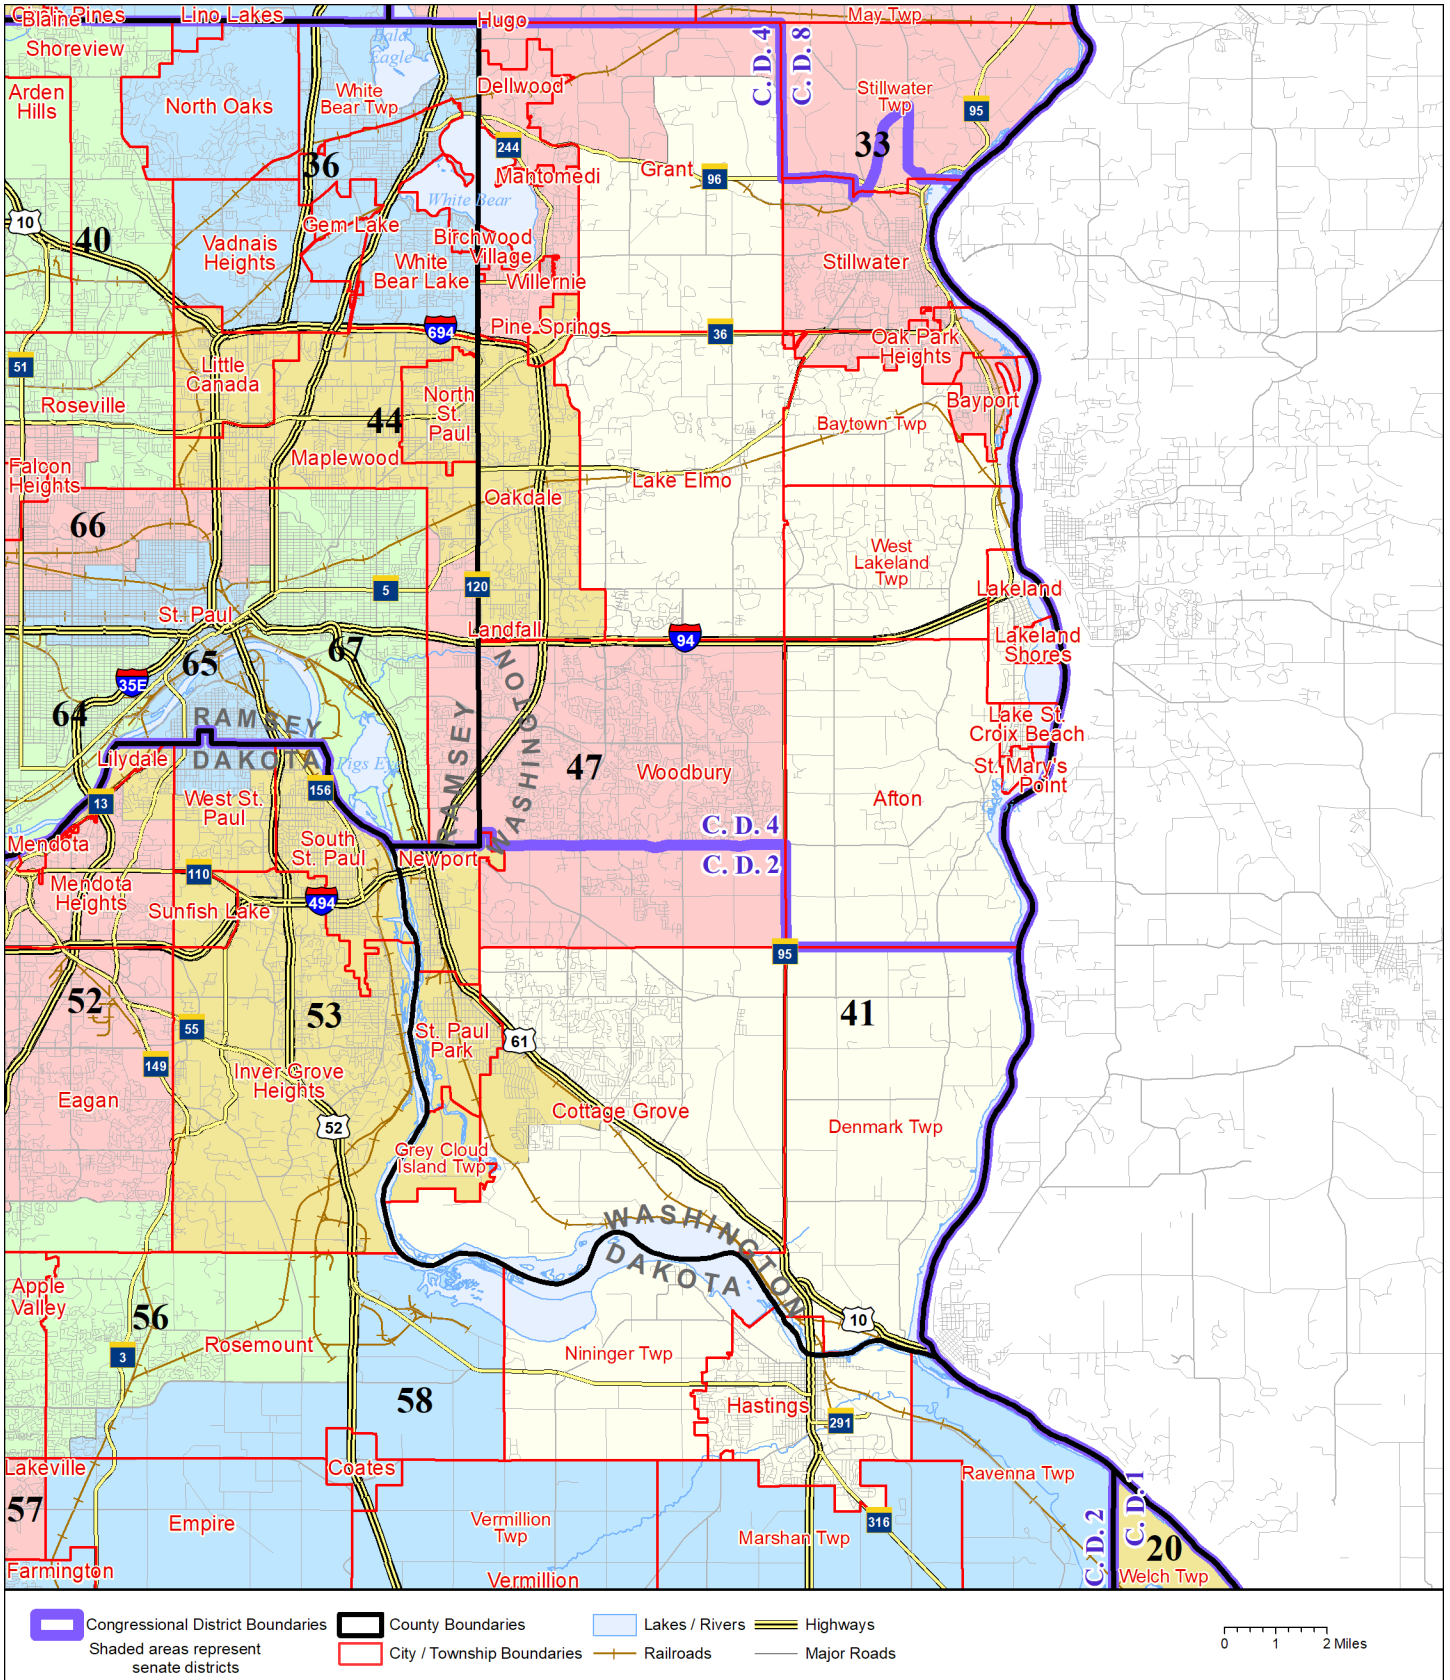

# Senate District 41

Published by Office of the Minnesota Secretary of State, Elections Division. Current as of May 2024. Look up districts & polling places at <https://pollfinder.sos.mn.gov>

## About this map

This map shows the Congressional and Legislative Districts ordered by the Special Redistricting Panel in the matter of *Wattson, et al. v. Simon, et al*, No. A21-0243 and A21-0546, on February 15, 2022, as modified by the legislature, as corrected under *Minnesota Statutes* 2.91, subd. 2, or as adjusted under *Minnesota Statutes* 204B.146, subd. 3. Derived from precinct boundaries that are maintained by the Secretary of State and available for download at the [Minnesota Geospatial Commons](https://gisdata.mn.gov) (<https://gisdata.mn.gov>). Road data is from Mn/DOT and U.S. Census (Statewide) and NCompass (Metro). Rail data is from Mn/DOT. Water data is from MN DNR.

## District Description

Territory of Minnesota Senate District 41:

- This area in Dakota County:
  - Hastings
  - Nininger Twp
- This area in Washington County:
  - Afton
  - Baytown Twp
  - These precincts in Cottage Grove:
    - COTTAGE GROVE P-01
    - COTTAGE GROVE P-02
    - COTTAGE GROVE P-03
    - COTTAGE GROVE P-04
    - COTTAGE GROVE P-05
    - COTTAGE GROVE P-07
    - COTTAGE GROVE P-08
  - Denmark Twp
  - These precincts in Grant:
    - GRANT P-1
  - Hastings
  - Lake Elmo
  - Lakeland
  - Lakeland Shores
  - Lake St. Croix Beach
  - St. Marys Point
  - West Lakeland Twp