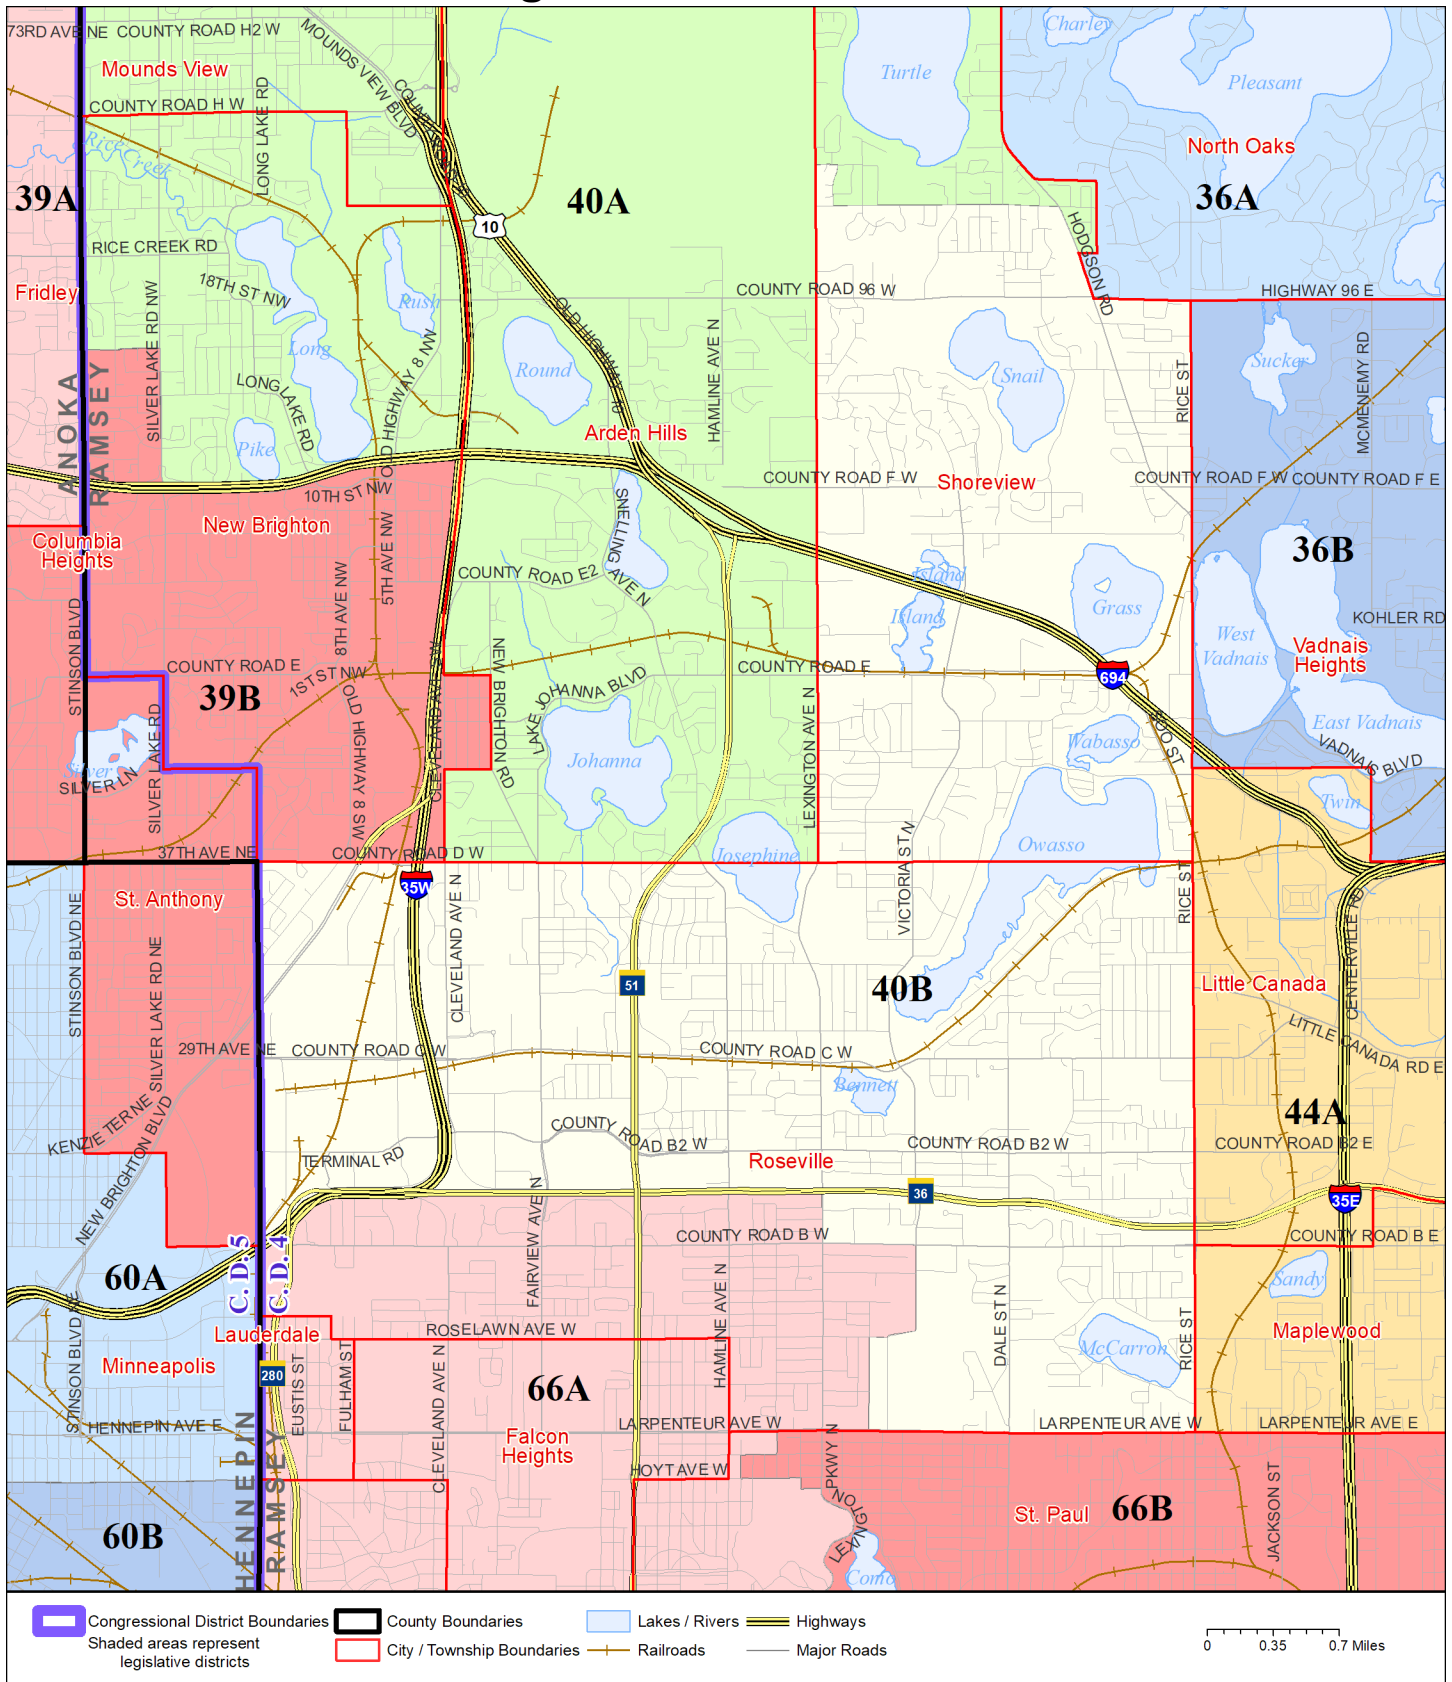

Legislative District 40B

Published by Office of the Minnesota Secretary of State, Elections Division. Current as of May 2024. Look up districts & polling places at <https://pollfinder.sos.mn.gov>

About this map

This map shows the Congressional and Legislative Districts ordered by the Special Redistricting Panel in the matter of *Wattson, et al. v. Simon, et al*, No. A21-0243 and A21-0546, on February 15, 2022, as modified by the legislature, as corrected under *Minnesota Statutes* 2.91, subd. 2, or as adjusted under *Minnesota Statutes* 204B.146, subd. 3. Derived from precinct boundaries that are maintained by the Secretary of State and available for download at the [Minnesota Geospatial Commons](https://gisdata.mn.gov) (<https://gisdata.mn.gov>). Road data is from Mn/DOT and U.S. Census (Statewide) and NCompass (Metro). Rail data is from Mn/DOT. Water data is from MN DNR.

District Description

Territory of Minnesota Legislative District 40B:

- This area in Ramsey County:
 - These precincts in Roseville:
 - ROSEVILLE P-01
 - ROSEVILLE P-02
 - ROSEVILLE P-03
 - ROSEVILLE P-04
 - ROSEVILLE P-05
 - ROSEVILLE P-06
 - ROSEVILLE P-07
 - ROSEVILLE P-11
 - These precincts in Shoreview:
 - SHOREVIEW P-1
 - SHOREVIEW P-2
 - SHOREVIEW P-3
 - SHOREVIEW P-4