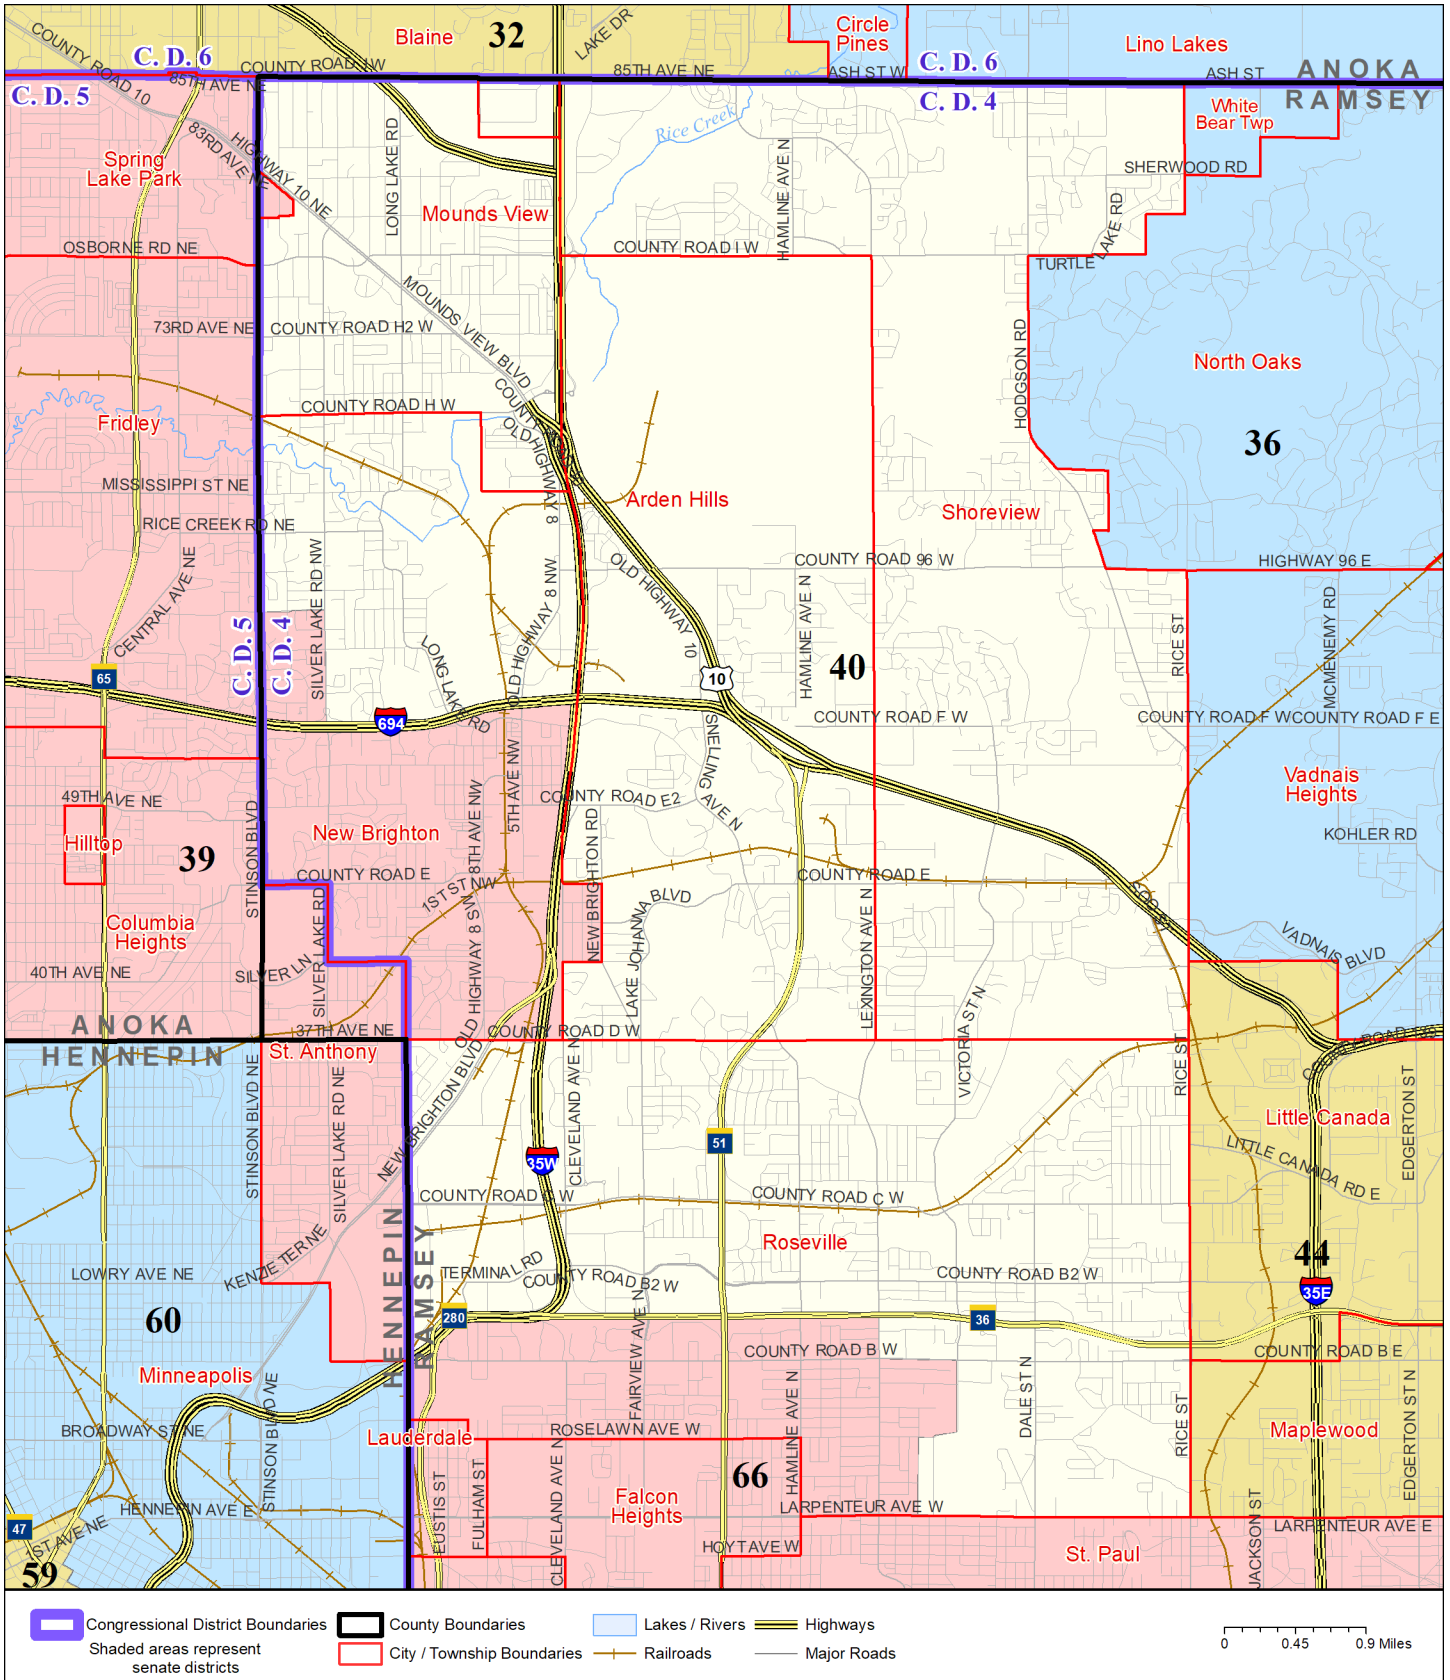

# Senate District 40

Published by Office of the Minnesota Secretary of State, Elections Division. Current as of May 2024. Look up districts & polling places at <https://pollfinder.sos.mn.gov>

## About this map

This map shows the Congressional and Legislative Districts ordered by the Special Redistricting Panel in the matter of *Wattson, et al. v. Simon, et al*, No. A21-0243 and A21-0546, on February 15, 2022, as modified by the legislature, as corrected under *Minnesota Statutes* 2.91, subd. 2, or as adjusted under *Minnesota Statutes* 204B.146, subd. 3. Derived from precinct boundaries that are maintained by the Secretary of State and available for download at the [Minnesota Geospatial Commons](https://gisdata.mn.gov) (<https://gisdata.mn.gov>). Road data is from Mn/DOT and U.S. Census (Statewide) and NCompass (Metro). Rail data is from Mn/DOT. Water data is from MN DNR.

## District Description

Territory of Minnesota Senate District 40:

- This area in Ramsey County:
  - Arden Hills
  - Blaine
  - Mounds View
  - These precincts in New Brighton:
    - NEW BRIGHTON P-6
    - NEW BRIGHTON P-7
    - NEW BRIGHTON P-8
  - These precincts in Roseville:
    - ROSEVILLE P-01
    - ROSEVILLE P-02
    - ROSEVILLE P-03
    - ROSEVILLE P-04
    - ROSEVILLE P-05
    - ROSEVILLE P-06
    - ROSEVILLE P-07
    - ROSEVILLE P-11
  - Shoreview