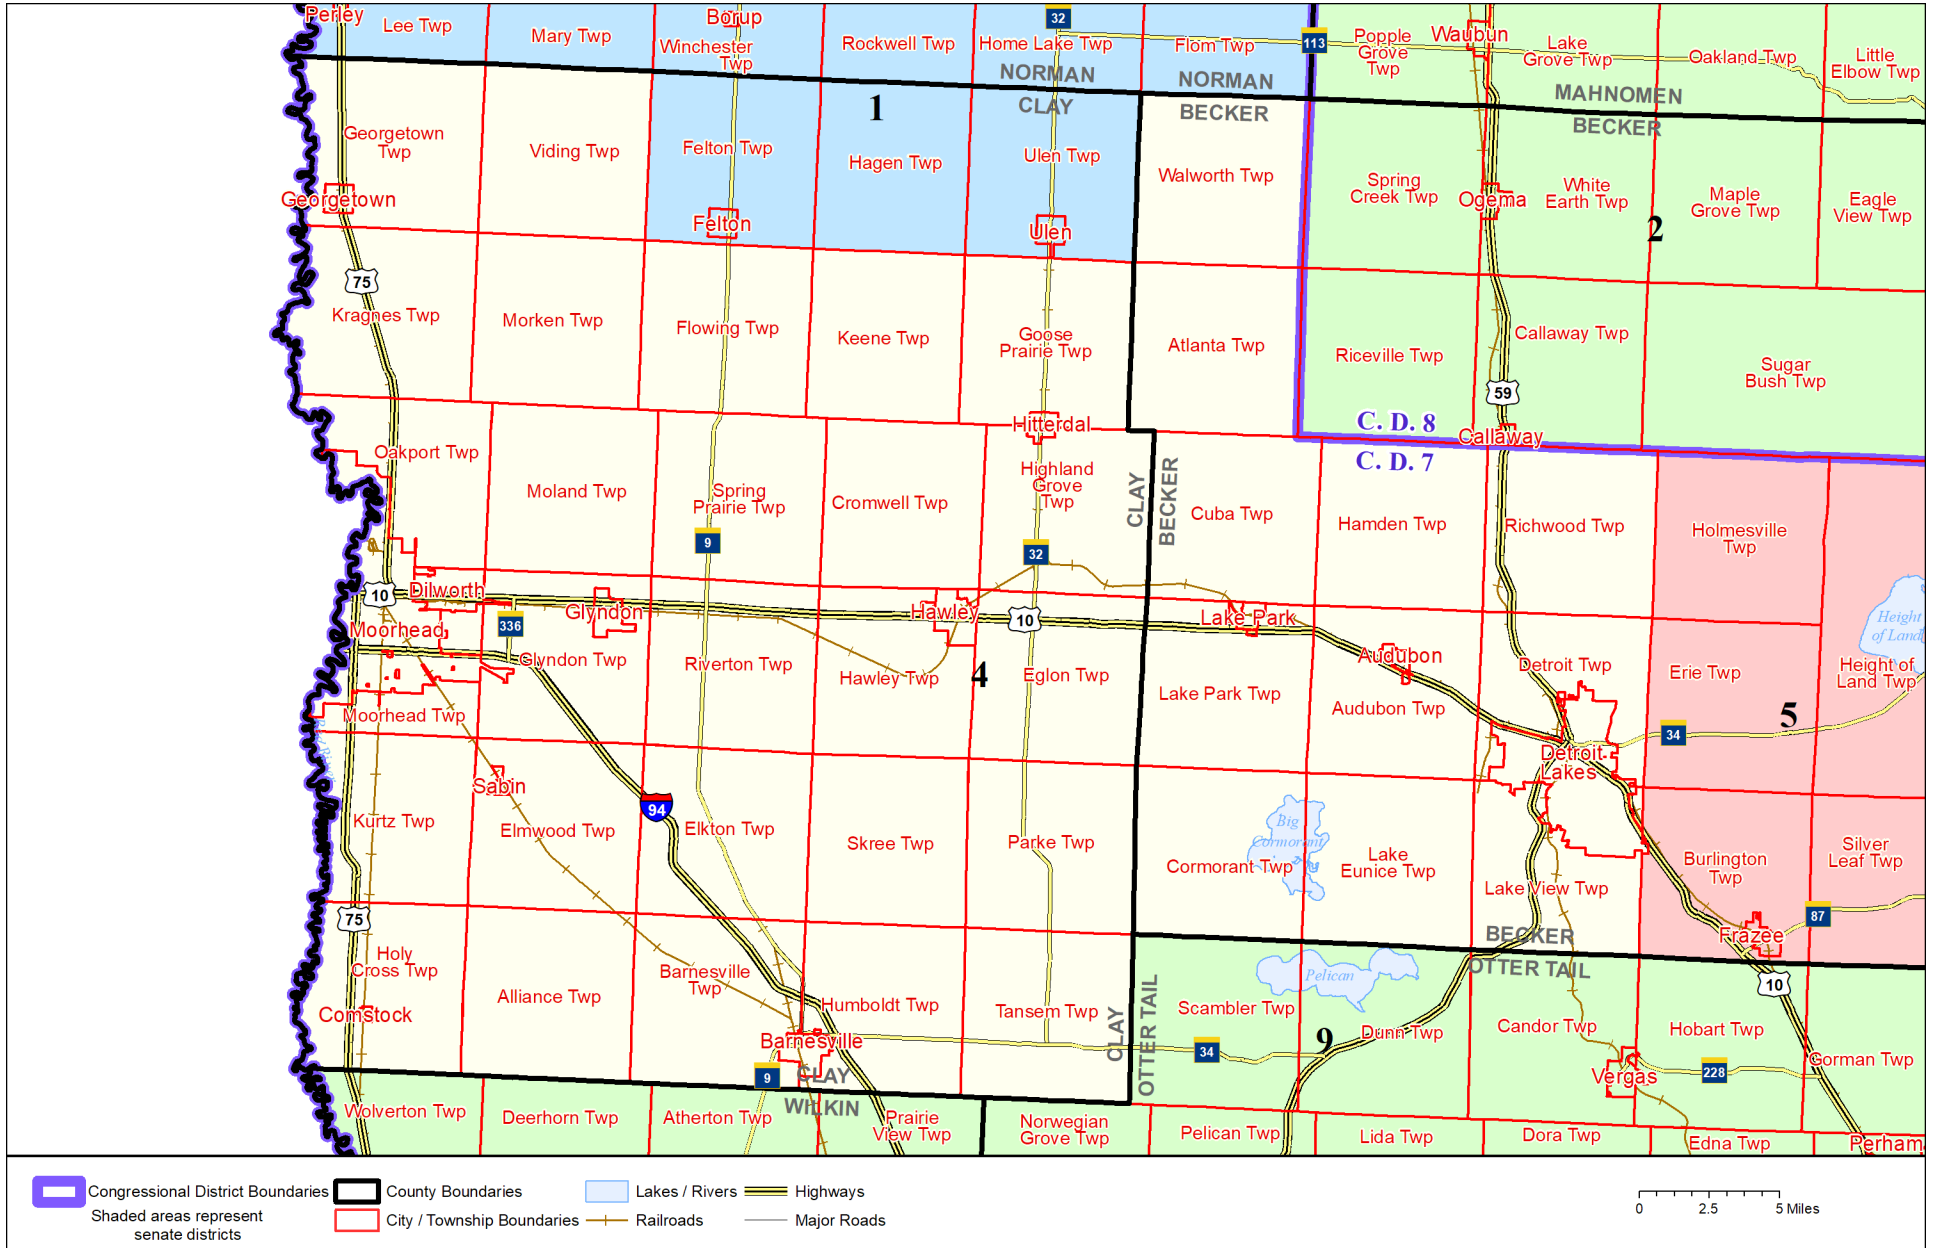

# Senate District 4

Published by Office of the Minnesota Secretary of State, Elections Division. Current as of May 2024. Look up districts & polling places at <https://pollfinder.sos.mn.gov>

## About this map

This map shows the Congressional and Legislative Districts ordered by the Special Redistricting Panel in the matter of *Wattson, et al. v. Simon, et al*, No. A21-0243 and A21-0546, on February 15, 2022, as modified by the legislature, as corrected under *Minnesota Statutes* 2.91, subd. 2, or as adjusted under *Minnesota Statutes* 204B.146, subd. 3. Derived from precinct boundaries that are maintained by the Secretary of State and available for download at the [Minnesota Geospatial Commons](https://gisdata.mn.gov) (<https://gisdata.mn.gov>). Road data is from Mn/DOT and U.S. Census (Statewide) and NCompass (Metro). Rail data is from Mn/DOT. Water data is from MN DNR.

## District Description

Territory of Minnesota Senate District 4:

- This area in Becker County:
  - Atlanta Twp
  - Audubon
  - Audubon Twp
  - Cormorant Twp
  - Cuba Twp
  - Detroit Twp
  - Detroit Lakes
  - Hamden Twp
  - Lake Eunice Twp
  - Lake Park
  - Lake Park Twp
  - Lake View Twp
  - Richwood Twp
  - Walworth Twp
- This area in Clay County:
  - Alliance Twp
  - Barnesville
  - Barnesville Twp
  - Comstock
  - Cromwell Twp
  - Dilworth
  - Eglon Twp
  - Elkton Twp
  - Elmwood Twp
  - Flowing Twp
  - Georgetown
  - Georgetown Twp
  - Glyndon
  - Glyndon Twp
  - Goose Prairie Twp
  - Hawley
  - Hawley Twp
  - Highland Grove Twp
  - Hitterdal
  - Holy Cross Twp

- Humboldt Twp
- Keene Twp
- Kragnes Twp
- Kurtz Twp
- Moland Twp
- Moorhead
- Moorhead Twp
- Morken Twp
- Oakport Twp
- Parke Twp
- Riverton Twp
- Sabin
- Skree Twp
- Spring Prairie Twp
- Tansem Twp
- Viding Twp