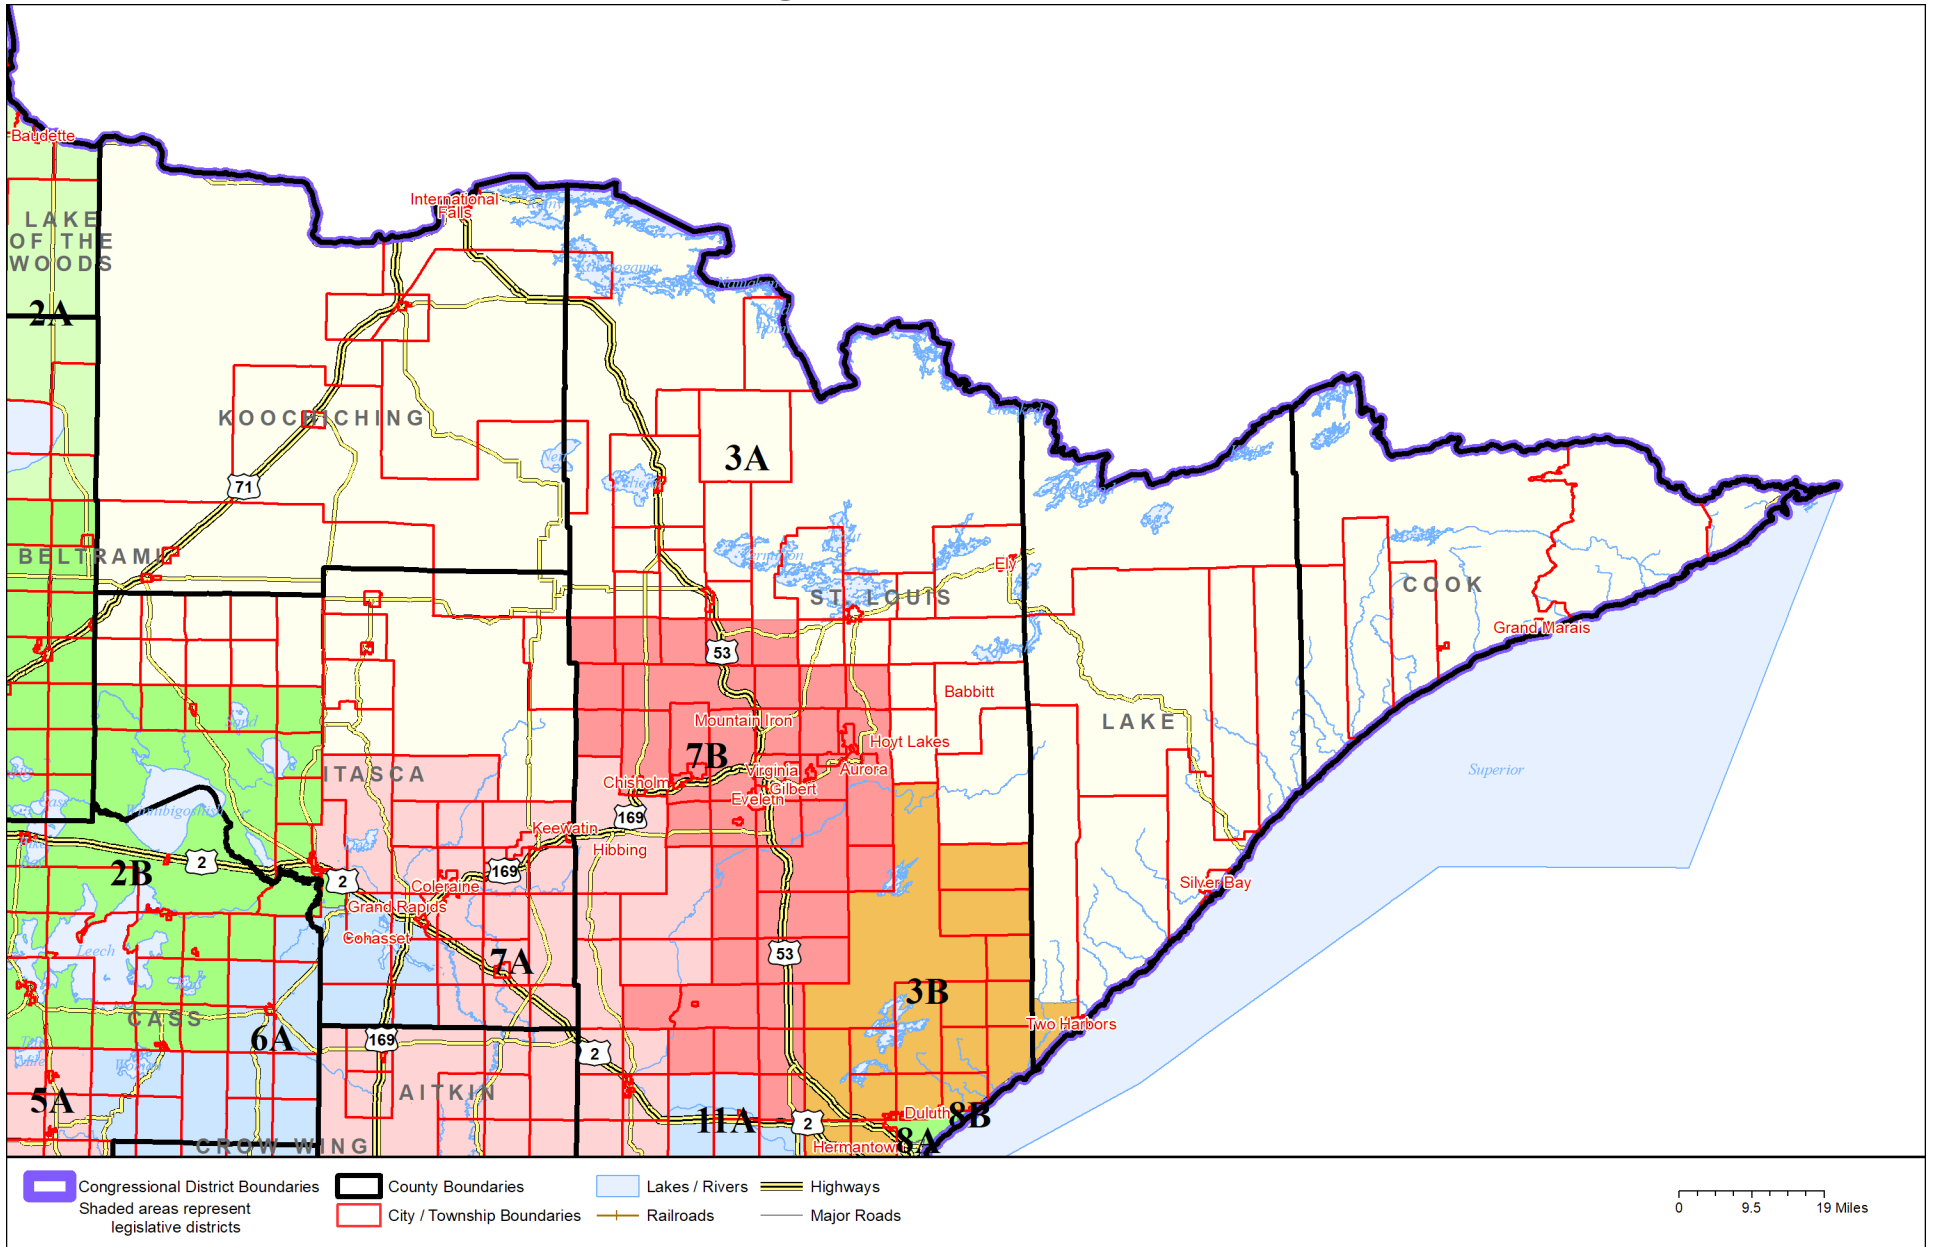

Legislative District 3A

Published by Office of the Minnesota Secretary of State, Elections Division. Current as of May 2024. Look up districts & polling places at <https://pollfinder.sos.mn.gov>

About this map

This map shows the Congressional and Legislative Districts ordered by the Special Redistricting Panel in the matter of *Wattson, et al. v. Simon, et al*, No. A21-0243 and A21-0546, on February 15, 2022, as modified by the legislature, as corrected under *Minnesota Statutes* 2.91, subd. 2, or as adjusted under *Minnesota Statutes* 204B.146, subd. 3. Derived from precinct boundaries that are maintained by the Secretary of State and available for download at the [Minnesota Geospatial Commons](https://gisdata.mn.gov) (<https://gisdata.mn.gov>). Road data is from Mn/DOT and U.S. Census (Statewide) and NCompass (Metro). Rail data is from Mn/DOT. Water data is from MN DNR.

District Description

Territory of Minnesota Legislative District 3A:

- Cook County
- This area in Itasca County:
 - Alvwood Twp
 - Ardenhurst Twp
 - Bearville Twp
 - Bigfork
 - Bigfork Twp
 - Carpenter Twp
 - Effie
 - Grattan Twp
 - Kinghurst Twp
 - Marcell Twp
 - Moose Park Twp
 - Nore Twp
 - Pomroy Twp
 - Stokes Twp
 - Wirt Twp
 - These precincts in unorganized territory:
 - LIBERTY PREC
 - LONG LAKE PREC
 - MCLEOD PREC
 - NORTH UNORGANIZED PREC
- Koochiching County
- This area in Lake County:
 - Beaver Bay
 - Beaver Bay Twp
 - Crystal Bay Twp
 - Fall Lake Twp
 - Silver Bay
 - Silver Creek Twp
 - Stony River Twp
 - These precincts in unorganized territory:
 - UNORG TERR NO 1
 - UNORG TERR NO 2 PREC 4
 - UNORG TERR NO 2 PREC 5
- This area in St. Louis County: