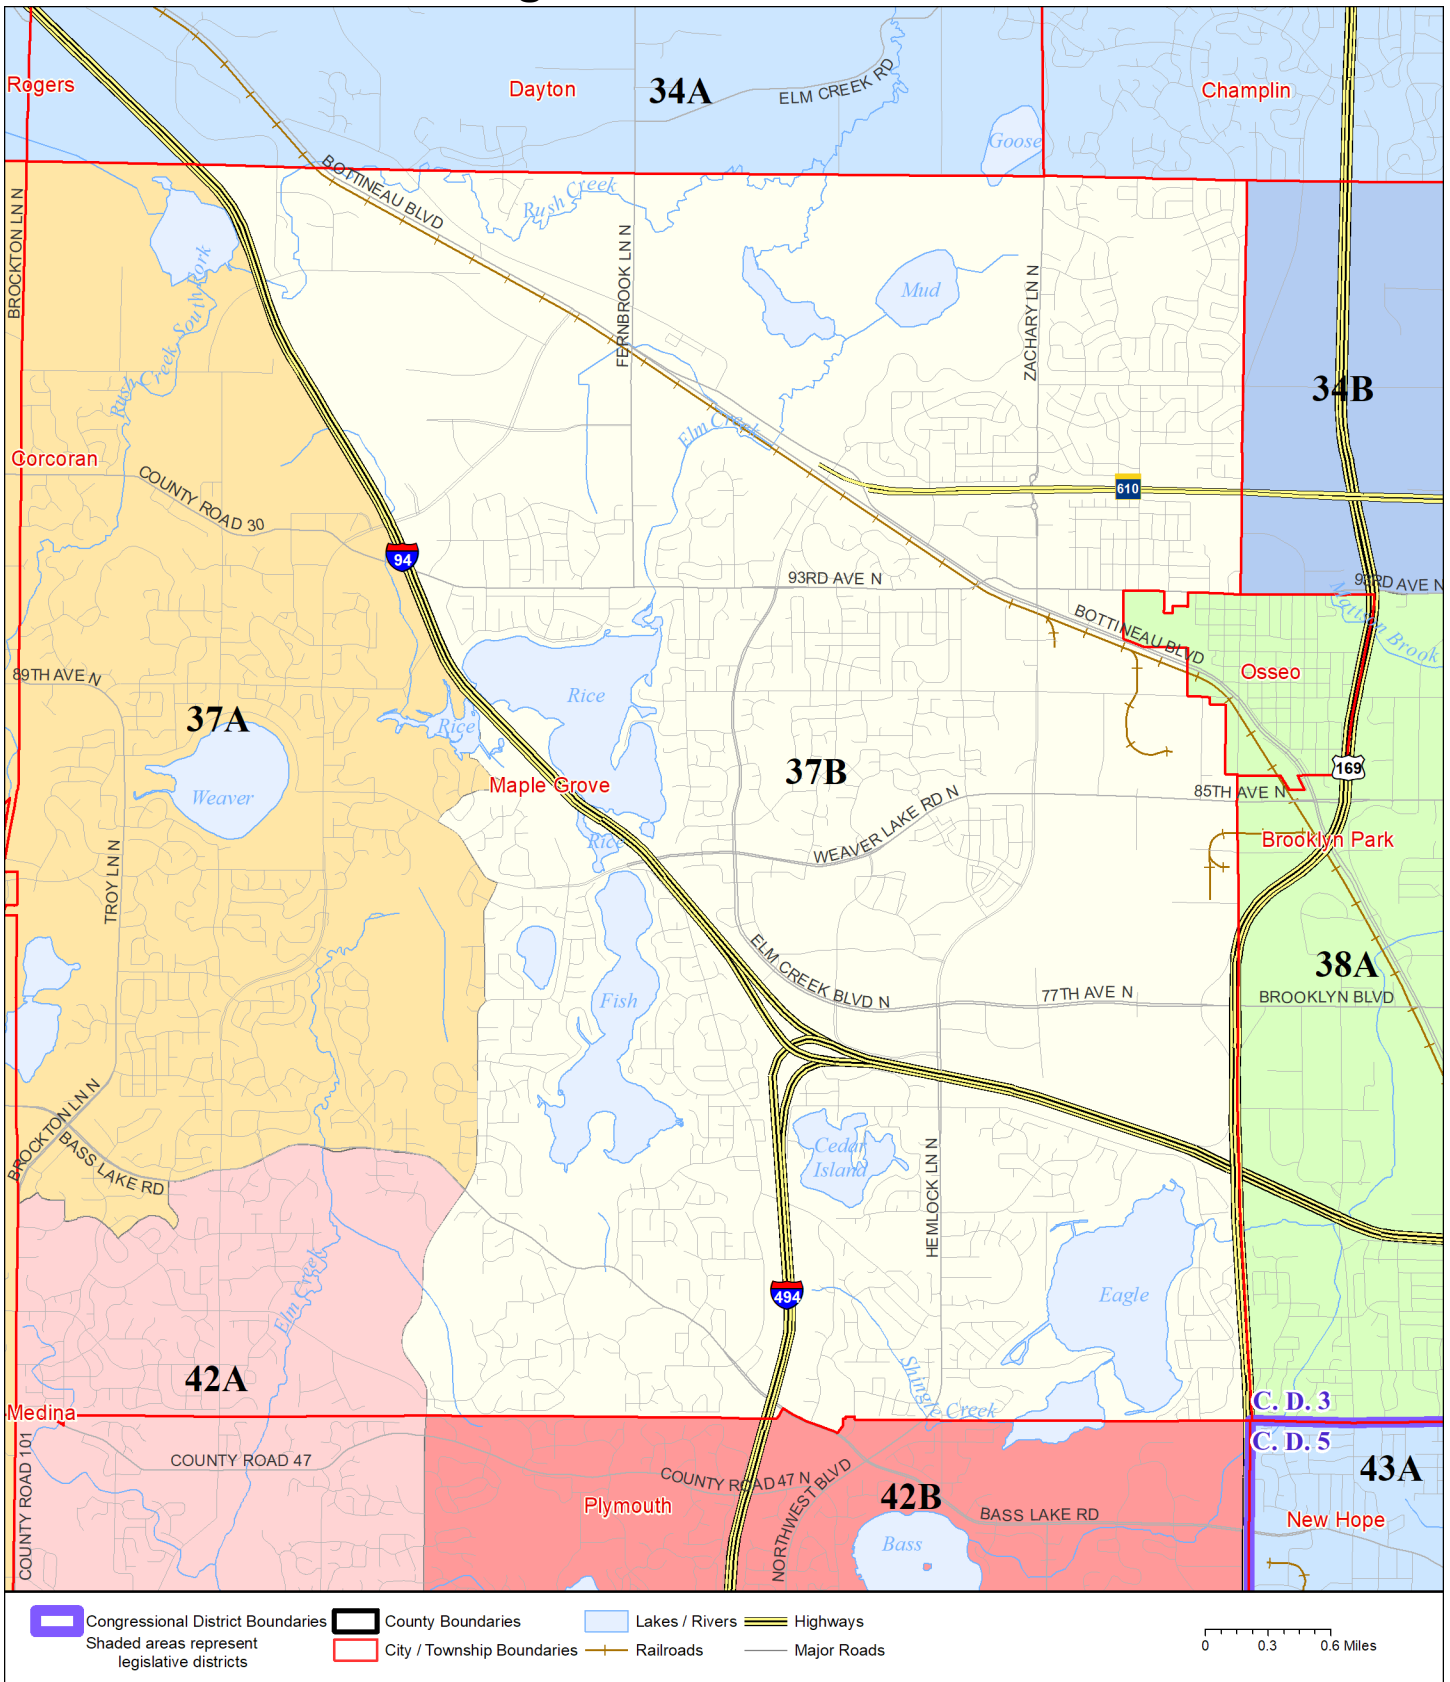

Legislative District 37B

Published by Office of the Minnesota Secretary of State, Elections Division. Current as of May 2024. Look up districts & polling places at <https://pollfinder.sos.mn.gov>

About this map

This map shows the Congressional and Legislative Districts ordered by the Special Redistricting Panel in the matter of *Wattson, et al. v. Simon, et al.*, No. A21-0243 and A21-0546, on February 15, 2022, as modified by the legislature, as corrected under *Minnesota Statutes* 2.91, subd. 2, or as adjusted under *Minnesota Statutes* 204B.146, subd. 3. Derived from precinct boundaries that are maintained by the Secretary of State and available for download at the [Minnesota Geospatial Commons](https://gisdata.mn.gov) (<https://gisdata.mn.gov>). Road data is from Mn/DOT and U.S. Census (Statewide) and NCompass (Metro). Rail data is from Mn/DOT. Water data is from MN DNR.

District Description

Territory of Minnesota Legislative District 37B:

- This area in Hennepin County:
 - These precincts in Maple Grove:
 - MAPLE GROVE P-02
 - MAPLE GROVE P-03
 - MAPLE GROVE P-04
 - MAPLE GROVE P-05
 - MAPLE GROVE P-06
 - MAPLE GROVE P-07
 - MAPLE GROVE P-08
 - MAPLE GROVE P-09
 - MAPLE GROVE P-10
 - MAPLE GROVE P-11