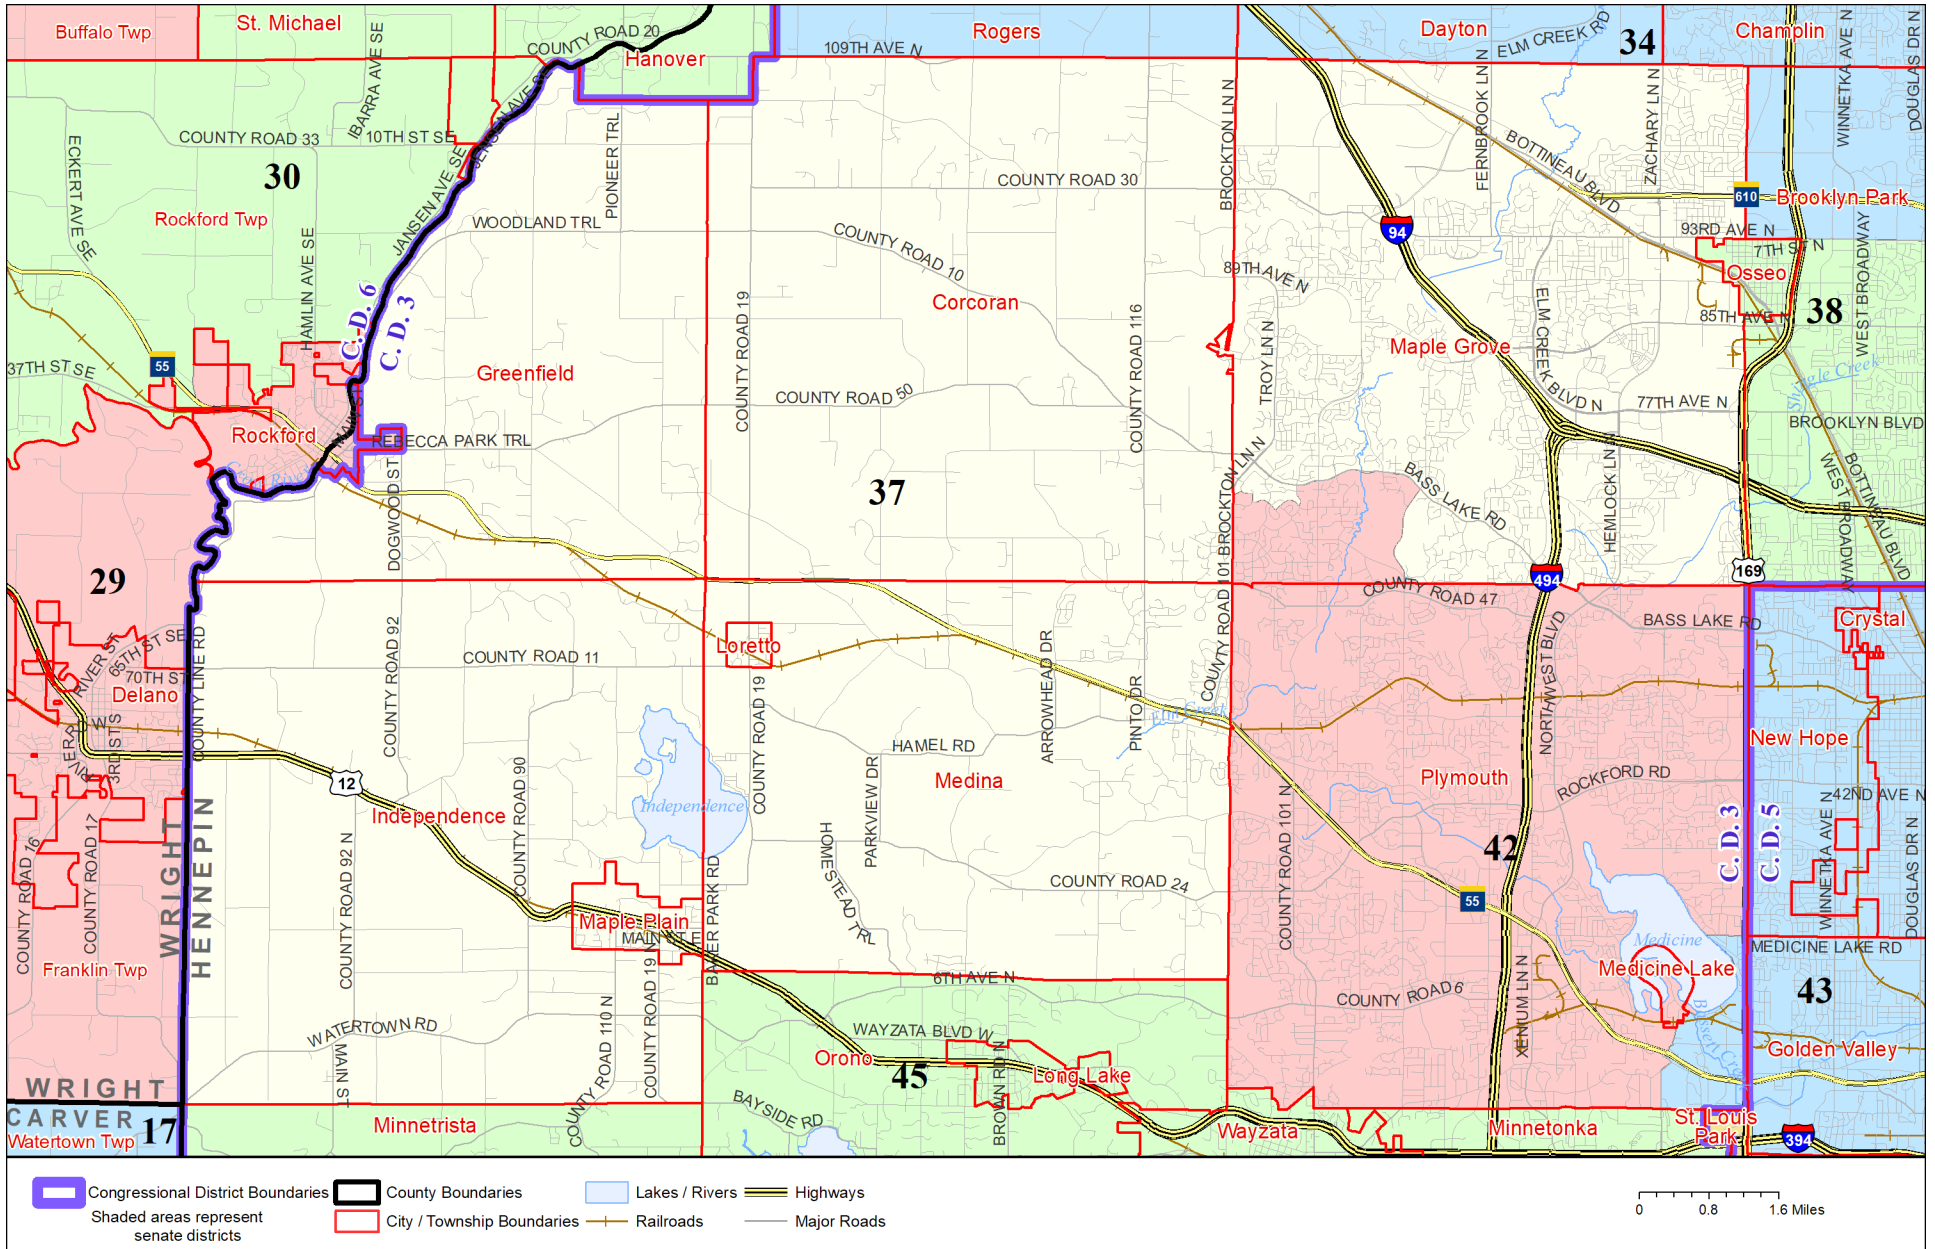

Senate District 37

Published by Office of the Minnesota Secretary of State, Elections Division. Current as of May 2024. Look up districts & polling places at <https://pollfinder.sos.mn.gov>

About this map

This map shows the Congressional and Legislative Districts ordered by the Special Redistricting Panel in the matter of *Wattson, et al. v. Simon, et al*, No. A21-0243 and A21-0546, on February 15, 2022, as modified by the legislature, as corrected under *Minnesota Statutes* 2.91, subd. 2, or as adjusted under *Minnesota Statutes* 204B.146, subd. 3. Derived from precinct boundaries that are maintained by the Secretary of State and available for download at the [Minnesota Geospatial Commons](https://gisdata.mn.gov) (<https://gisdata.mn.gov>). Road data is from Mn/DOT and U.S. Census (Statewide) and NCompass (Metro). Rail data is from Mn/DOT. Water data is from MN DNR.

District Description

Territory of Minnesota Senate District 37:

- This area in Hennepin County:
 - Corcoran
 - Greenfield
 - Independence
 - Loretto
 - These precincts in Maple Grove:
 - MAPLE GROVE P-01
 - MAPLE GROVE P-02
 - MAPLE GROVE P-03
 - MAPLE GROVE P-04
 - MAPLE GROVE P-05
 - MAPLE GROVE P-06
 - MAPLE GROVE P-07
 - MAPLE GROVE P-08
 - MAPLE GROVE P-09
 - MAPLE GROVE P-10
 - MAPLE GROVE P-11
 - MAPLE GROVE P-13
 - MAPLE GROVE P-14
 - MAPLE GROVE P-15
 - Maple Plain
 - Medina