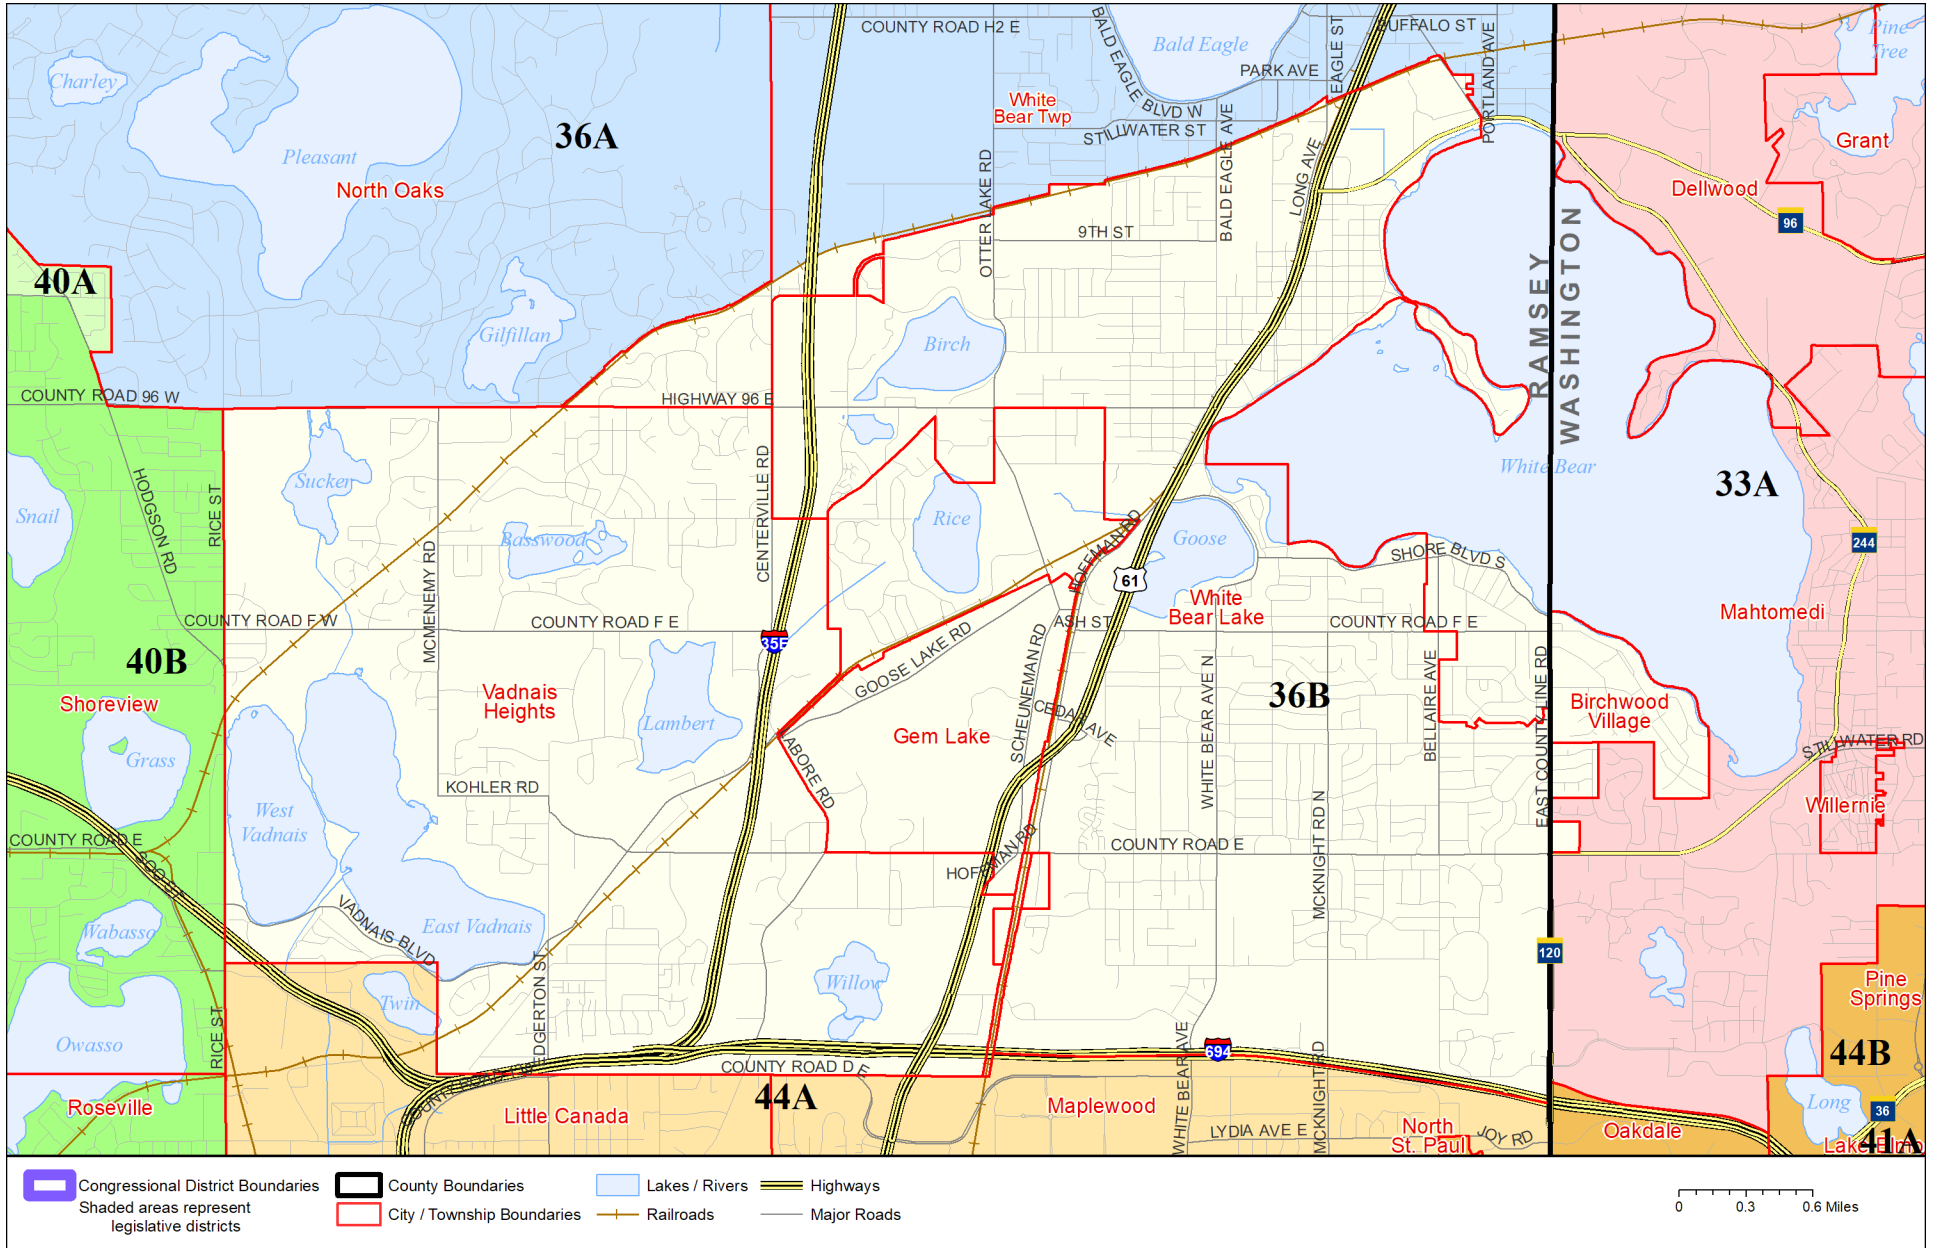

Legislative District 36B

Published by Office of the Minnesota Secretary of State, Elections Division. Current as of May 2024. Look up districts & polling places at <https://pollfinder.sos.mn.gov>

About this map

This map shows the Congressional and Legislative Districts ordered by the Special Redistricting Panel in the matter of *Wattson, et al. v. Simon, et al*, No. A21-0243 and A21-0546, on February 15, 2022, as modified by the legislature, as corrected under *Minnesota Statutes* 2.91, subd. 2, or as adjusted under *Minnesota Statutes* 204B.146, subd. 3. Derived from precinct boundaries that are maintained by the Secretary of State and available for download at the [Minnesota Geospatial Commons](https://gisdata.mn.gov) (<https://gisdata.mn.gov>). Road data is from Mn/DOT and U.S. Census (Statewide) and NCompass (Metro). Rail data is from Mn/DOT. Water data is from MN DNR.

District Description

Territory of Minnesota Legislative District 36B:

- This area in Ramsey County:
 - Gem Lake
 - Vadnais Heights
 - These precincts in White Bear Twp:
 - WHITE BEAR TWP P-3
 - WHITE BEAR TWP P-4
 - WHITE BEAR TWP P-5
 - White Bear Lake
- This area in Washington County:
 - Birchwood Village
 - White Bear Lake