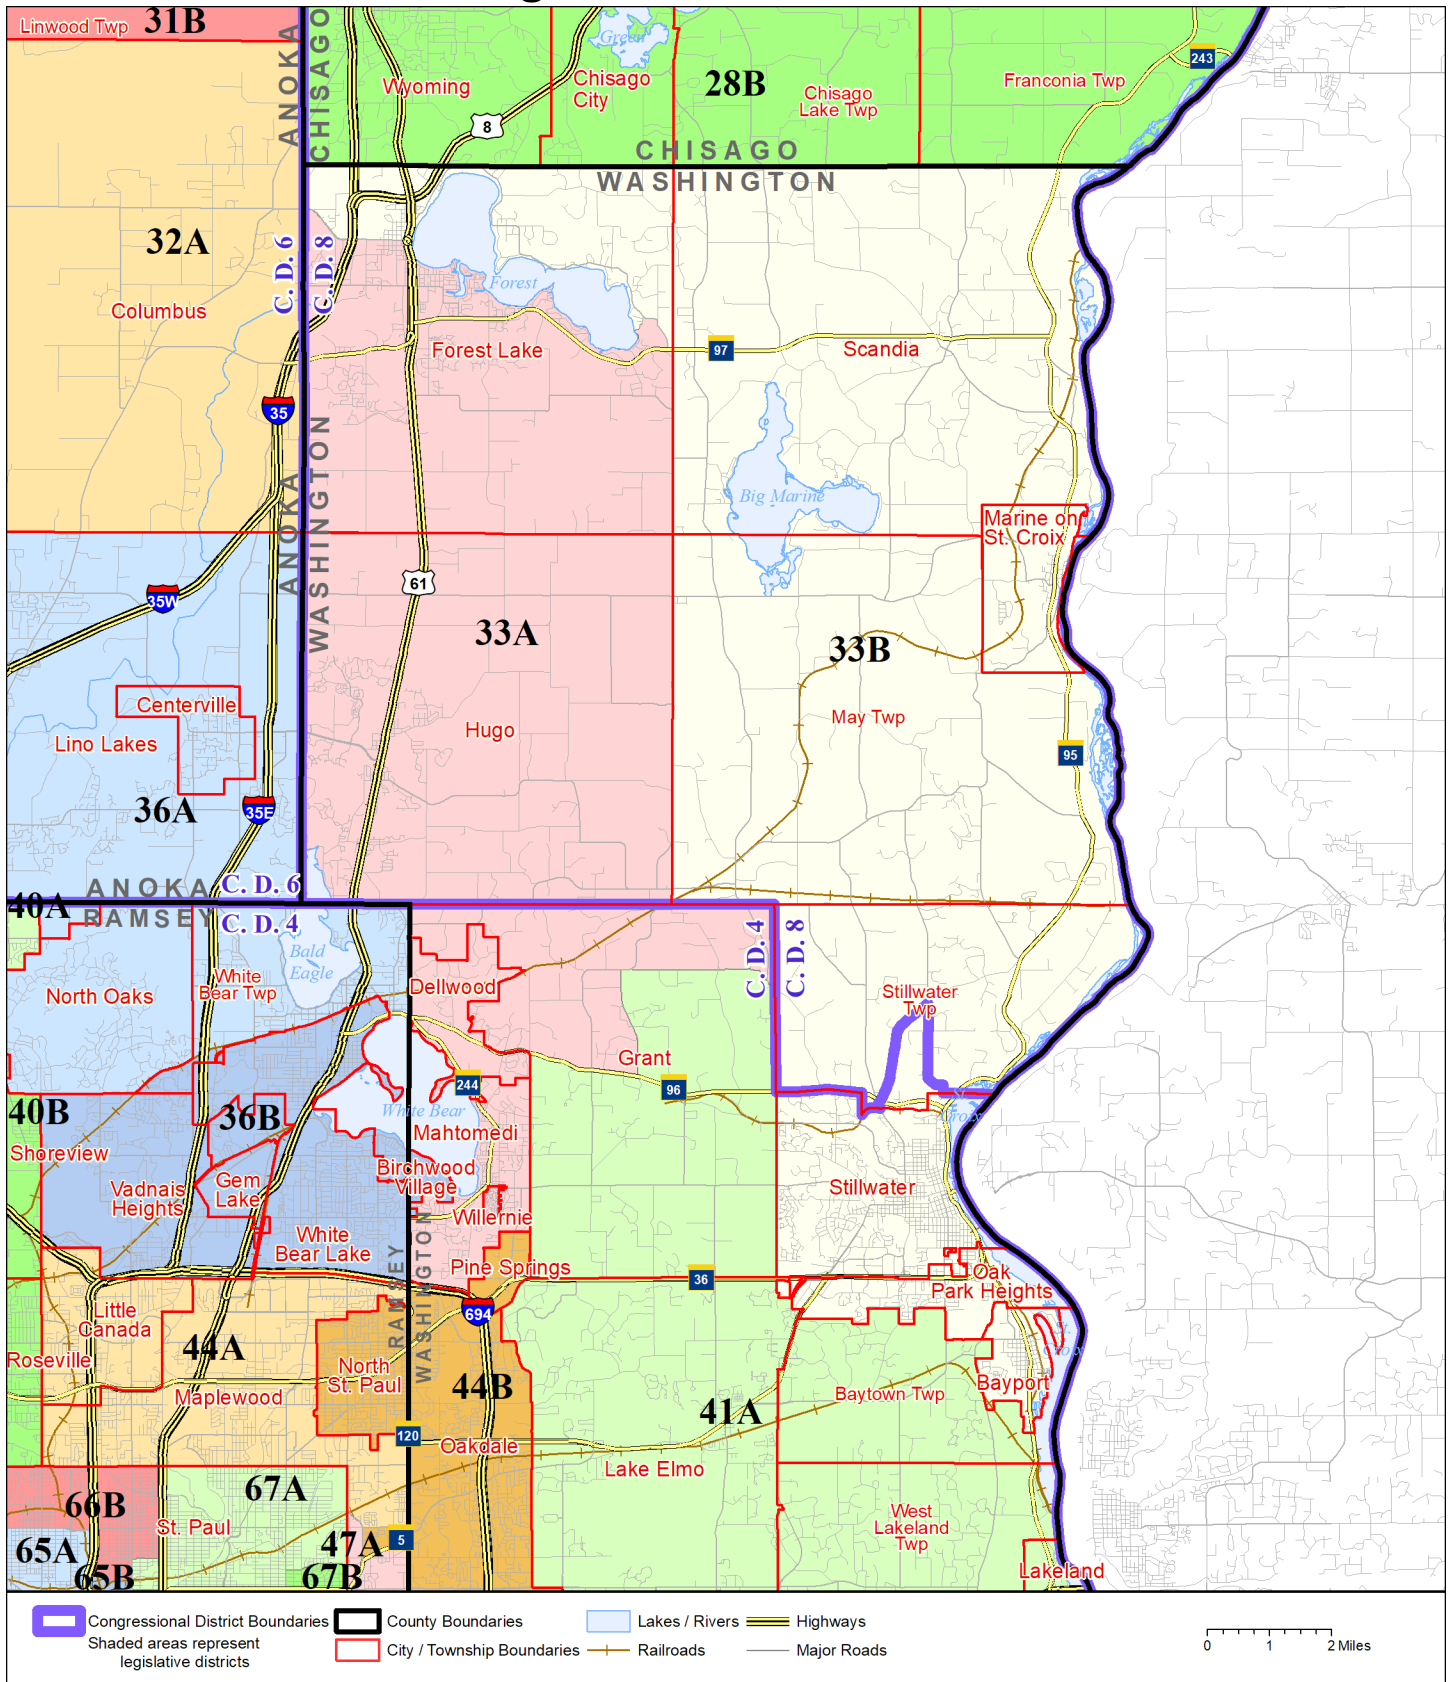

Legislative District 33B

Published by Office of the Minnesota Secretary of State, Elections Division. Current as of May 2024. Look up districts & polling places at <https://pollfinder.sos.mn.gov>

About this map

This map shows the Congressional and Legislative Districts ordered by the Special Redistricting Panel in the matter of *Wattson, et al. v. Simon, et al*, No. A21-0243 and A21-0546, on February 15, 2022, as modified by the legislature, as corrected under *Minnesota Statutes* 2.91, subd. 2, or as adjusted under *Minnesota Statutes* 204B.146, subd. 3. Derived from precinct boundaries that are maintained by the Secretary of State and available for download at the [Minnesota Geospatial Commons](https://gisdata.mn.gov) (<https://gisdata.mn.gov>). Road data is from Mn/DOT and U.S. Census (Statewide) and NCompass (Metro). Rail data is from Mn/DOT. Water data is from MN DNR.

District Description

Territory of Minnesota Legislative District 33B:

- This area in Washington County:
 - Bayport
 - These precincts in Forest Lake:
 - FOREST LAKE P-1
 - FOREST LAKE P-3
 - Marine On St. Croix
 - May Twp
 - Scandia
 - Oak Park Heights
 - Stillwater
 - Stillwater Twp