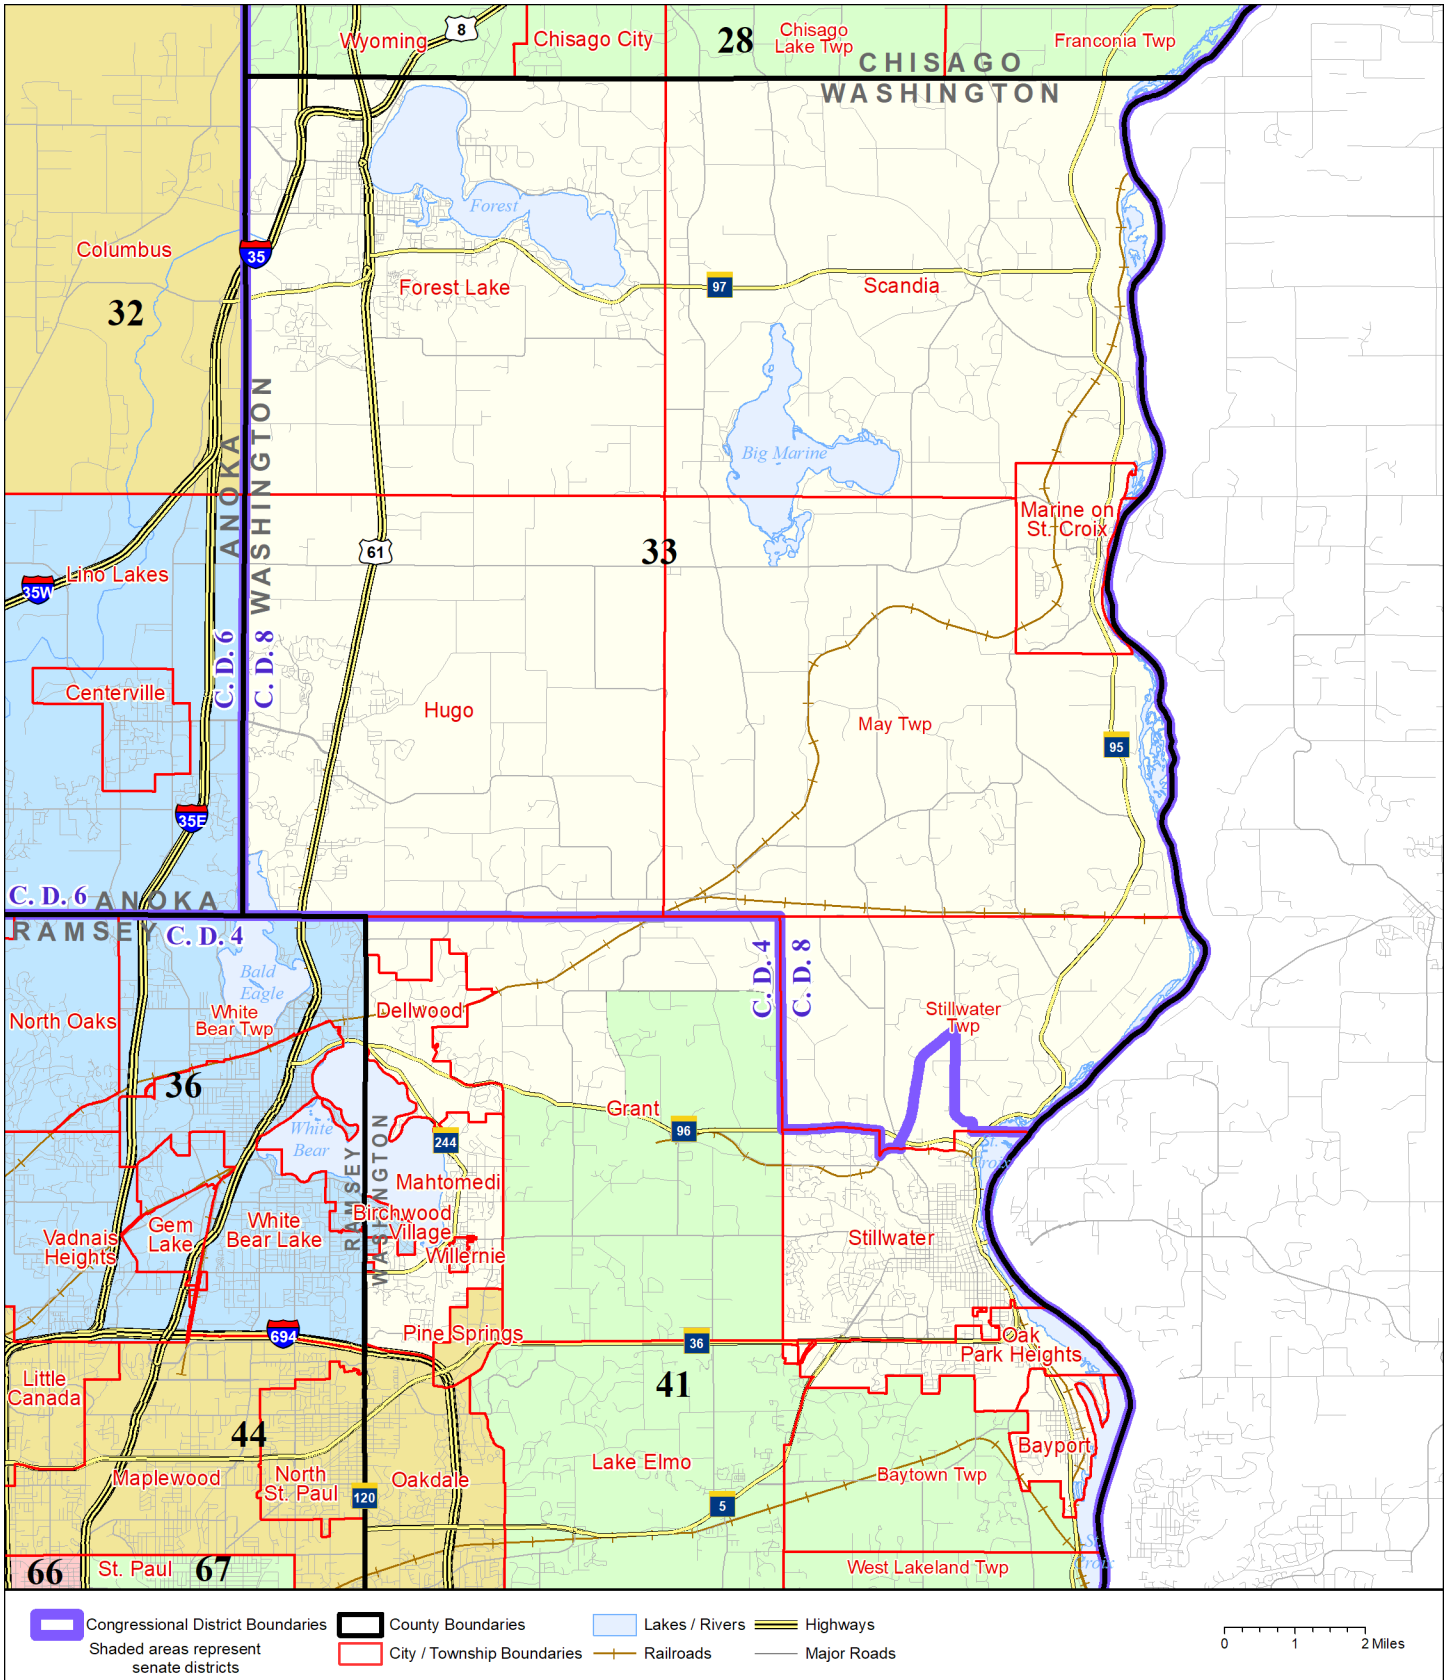

Senate District 33

Published by Office of the Minnesota Secretary of State, Elections Division. Current as of May 2024. Look up districts & polling places at <https://pollfinder.sos.mn.gov>

About this map

This map shows the Congressional and Legislative Districts ordered by the Special Redistricting Panel in the matter of *Wattson, et al. v. Simon, et al*, No. A21-0243 and A21-0546, on February 15, 2022, as modified by the legislature, as corrected under *Minnesota Statutes* 2.91, subd. 2, or as adjusted under *Minnesota Statutes* 204B.146, subd. 3. Derived from precinct boundaries that are maintained by the Secretary of State and available for download at the [Minnesota Geospatial Commons](https://gisdata.mn.gov) (<https://gisdata.mn.gov>). Road data is from Mn/DOT and U.S. Census (Statewide) and NCompass (Metro). Rail data is from Mn/DOT. Water data is from MN DNR.

District Description

Territory of Minnesota Senate District 33:

- This area in Washington County:
 - Bayport
 - Dellwood
 - Forest Lake
 - These precincts in Grant:
 - GRANT P-2
 - Hugo
 - Mahtomedi
 - Marine On St. Croix
 - May Twp
 - Scandia
 - Oak Park Heights
 - Stillwater
 - Stillwater Twp
 - Willernie