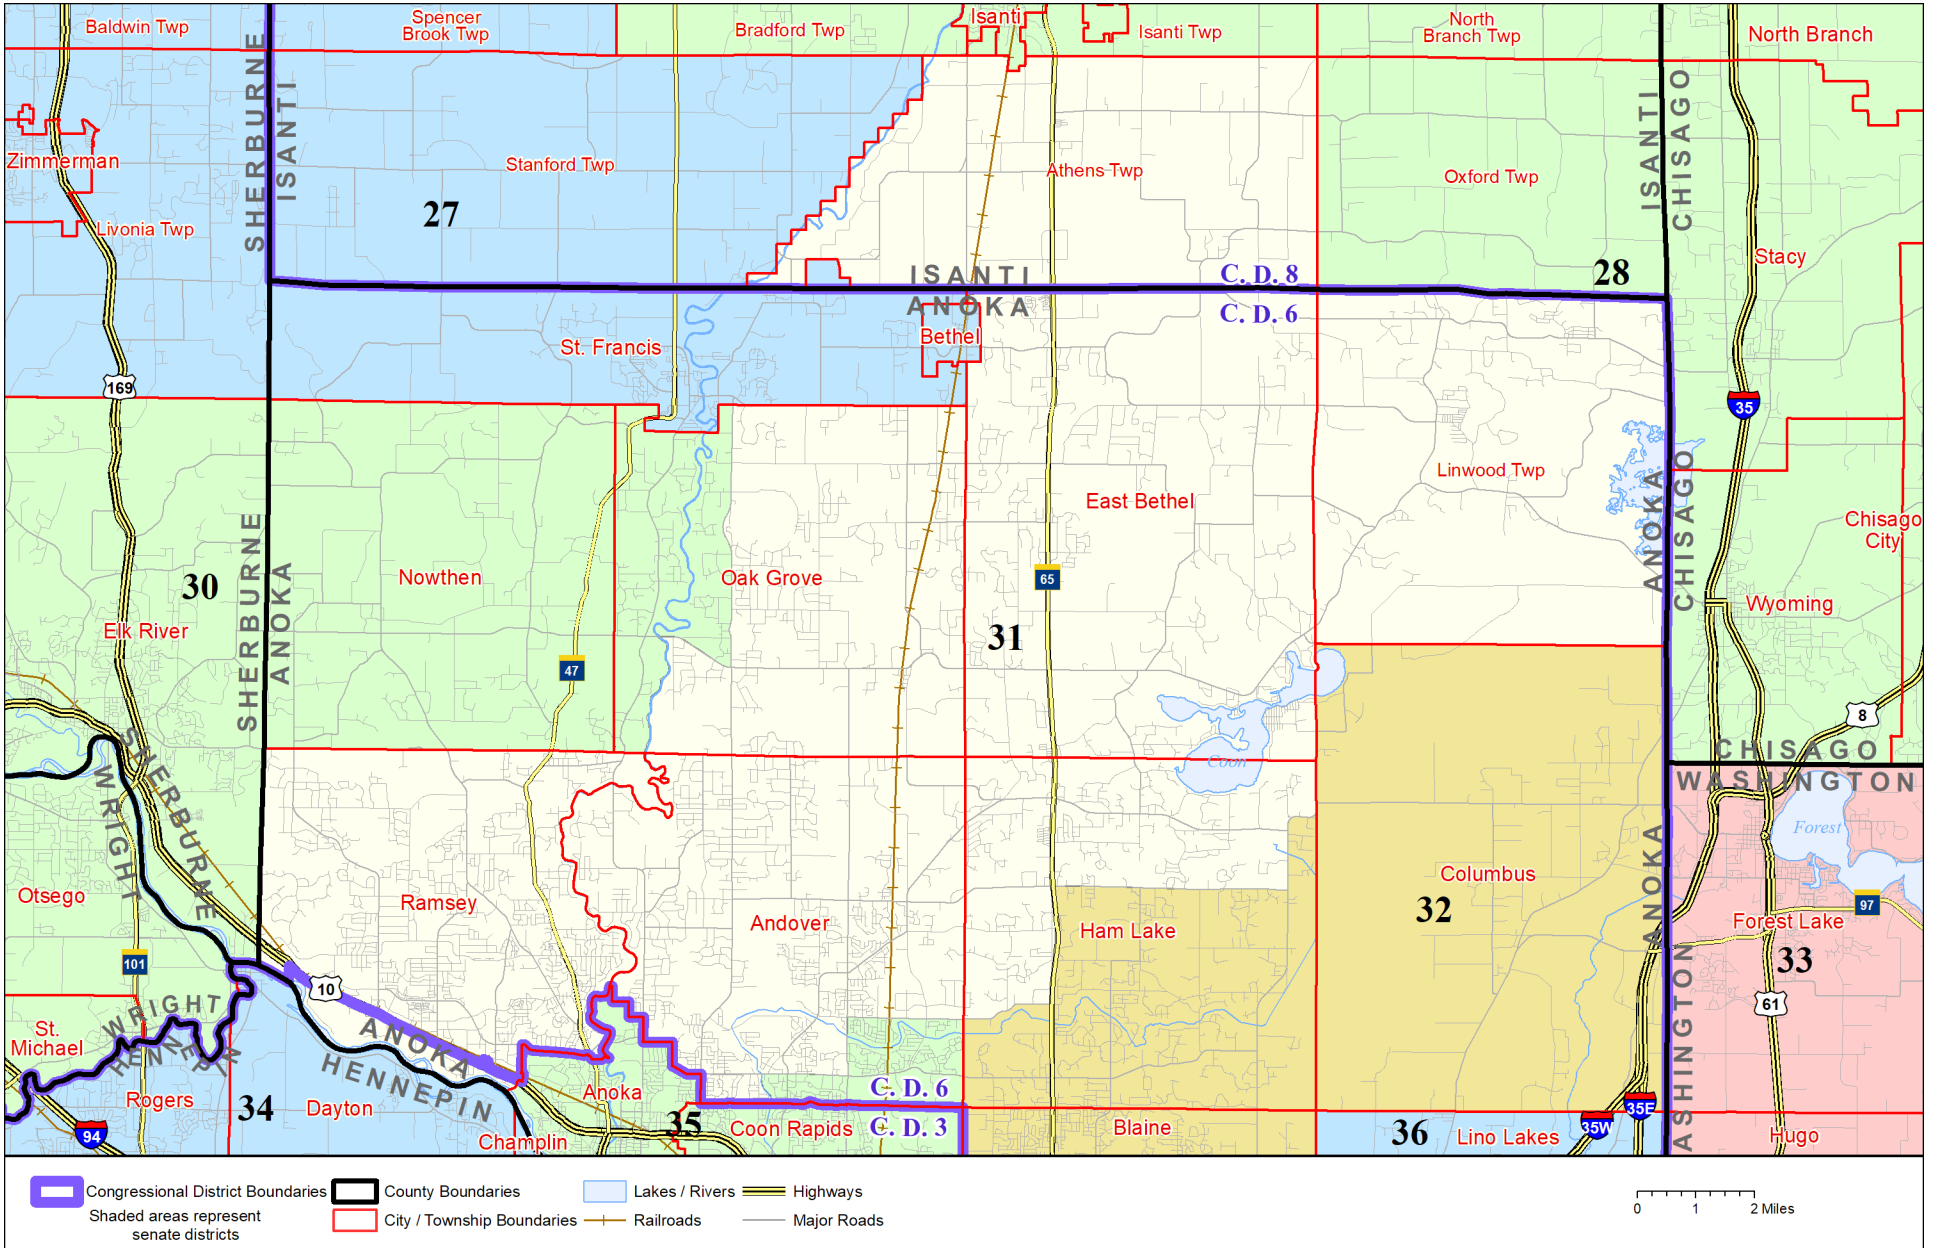

Senate District 31

Published by Office of the Minnesota Secretary of State, Elections Division. Current as of May 2024. Look up districts & polling places at <https://pollfinder.sos.mn.gov>

About this map

This map shows the Congressional and Legislative Districts ordered by the Special Redistricting Panel in the matter of *Wattson, et al. v. Simon, et al*, No. A21-0243 and A21-0546, on February 15, 2022, as modified by the legislature, as corrected under *Minnesota Statutes* 2.91, subd. 2, or as adjusted under *Minnesota Statutes* 204B.146, subd. 3. Derived from precinct boundaries that are maintained by the Secretary of State and available for download at the [Minnesota Geospatial Commons](https://gisdata.mn.gov) (<https://gisdata.mn.gov>). Road data is from Mn/DOT and U.S. Census (Statewide) and NCompass (Metro). Rail data is from Mn/DOT. Water data is from MN DNR.

District Description

Territory of Minnesota Senate District 31:

- This area in Anoka County:
 - These precincts in Andover:
 - ANDOVER P-1
 - ANDOVER P-2
 - ANDOVER P-3
 - ANDOVER P-4
 - ANDOVER P-5
 - ANDOVER P-6
 - ANDOVER P-7
 - ANDOVER P-8
 - East Bethel
 - These precincts in Ham Lake:
 - HAM LAKE P-1
 - HAM LAKE P-3
 - Linwood Twp
 - These precincts in Oak Grove:
 - OAK GROVE P-1
 - OAK GROVE P-3
 - OAK GROVE P-4
 - Ramsey
- This area in Isanti County:
 - Athens Twp