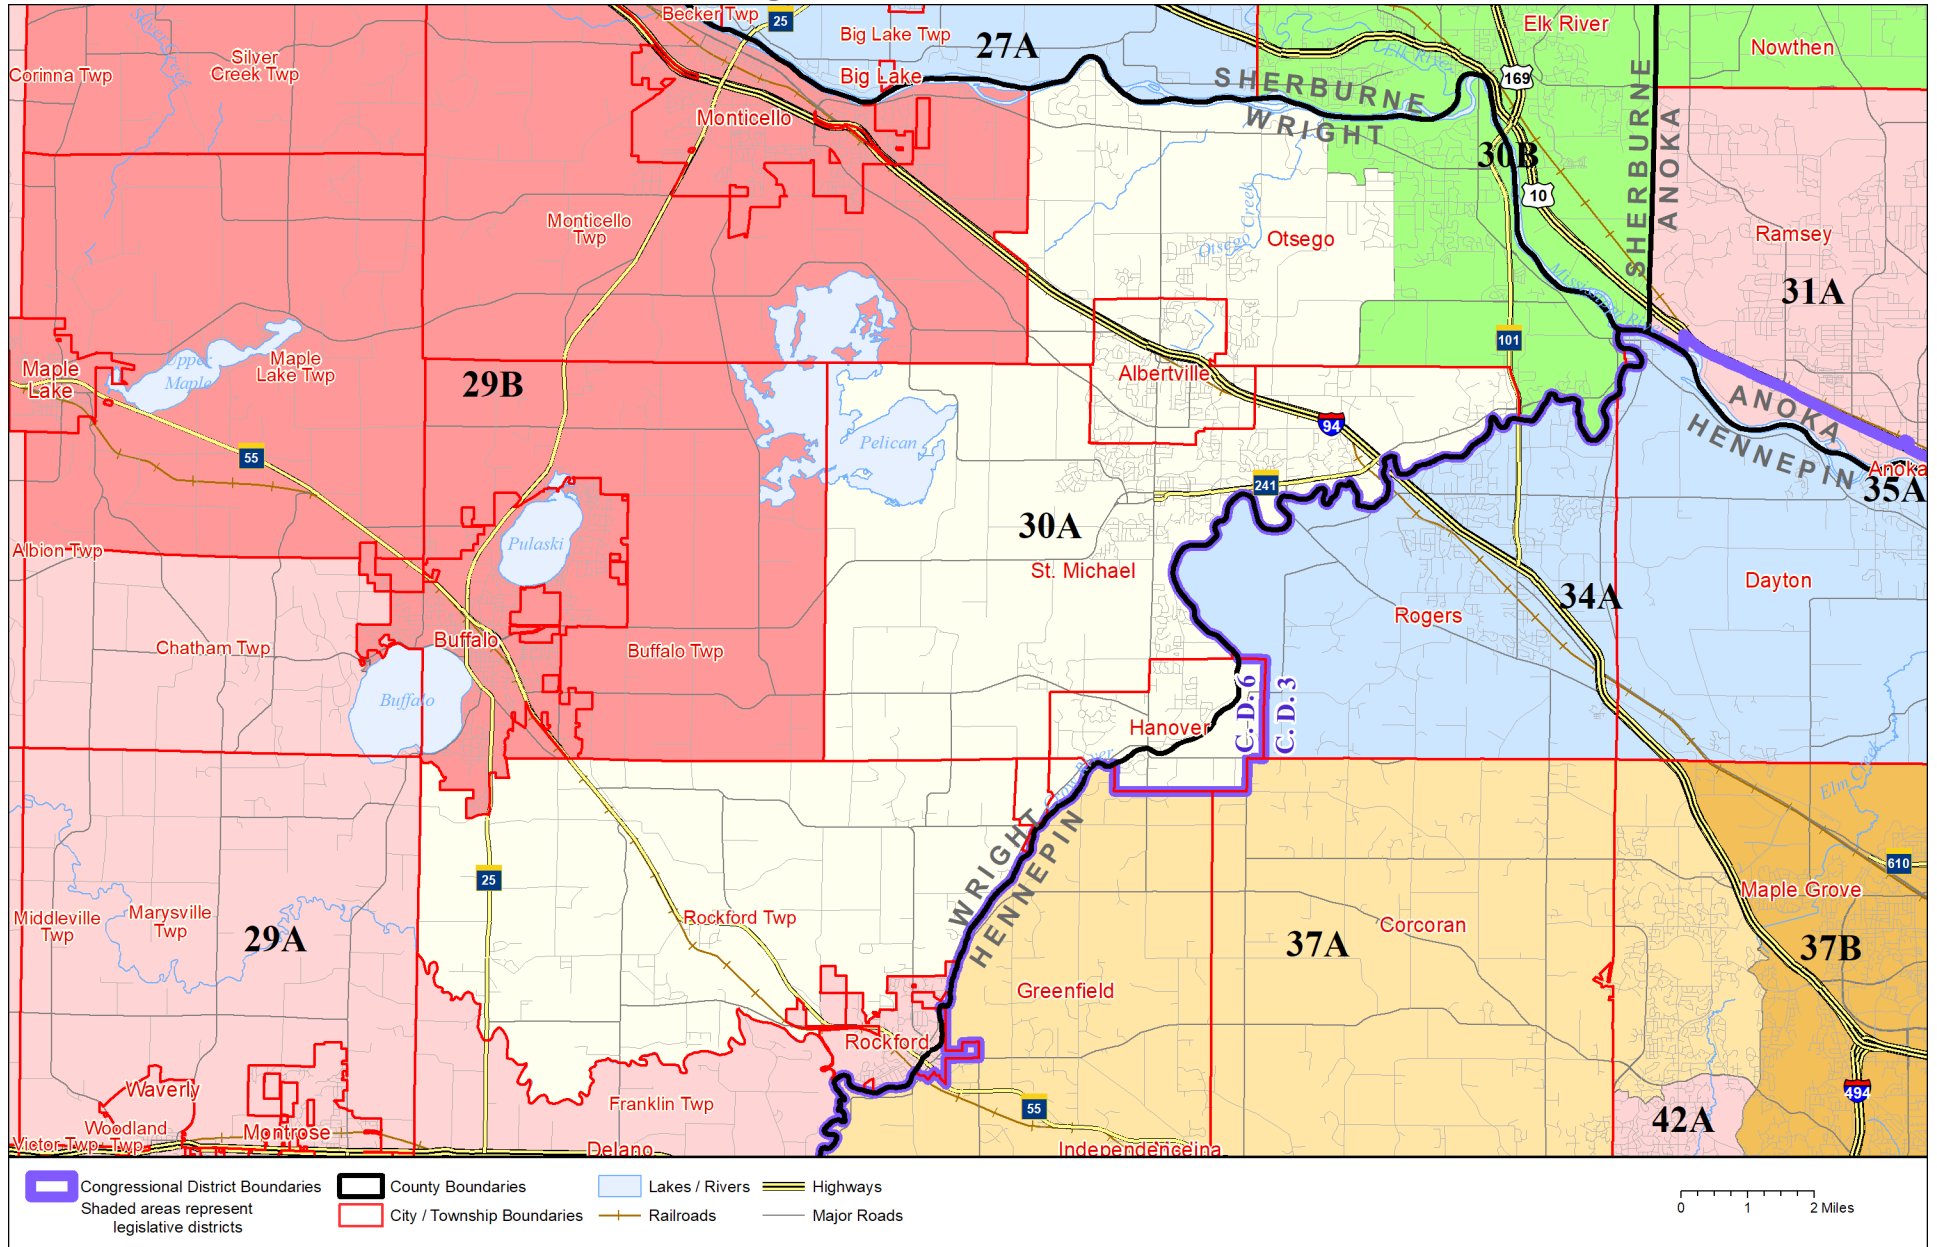

# Legislative District 30A

Published by Office of the Minnesota Secretary of State, Elections Division. Current as of May 2024. Look up districts & polling places at <https://pollfinder.sos.mn.gov>

## About this map

This map shows the Congressional and Legislative Districts ordered by the Special Redistricting Panel in the matter of *Wattson, et al. v. Simon, et al*, No. A21-0243 and A21-0546, on February 15, 2022, as modified by the legislature, as corrected under *Minnesota Statutes* 2.91, subd. 2, or as adjusted under *Minnesota Statutes* 204B.146, subd. 3. Derived from precinct boundaries that are maintained by the Secretary of State and available for download at the [Minnesota Geospatial Commons](https://gisdata.mn.gov) (<https://gisdata.mn.gov>). Road data is from Mn/DOT and U.S. Census (Statewide) and NCompass (Metro). Rail data is from Mn/DOT. Water data is from MN DNR.

## District Description

Territory of Minnesota Legislative District 30A:

- This area in Hennepin County:
  - Hanover
- This area in Wright County:
  - Albertville
  - Hanover
  - These precincts in Otsego:
    - OTSEGO CITY P1A
    - OTSEGO CITY P2A
  - These precincts in Rockford Twp:
    - ROCKFORD TOWNSHIP P1
  - St. Michael