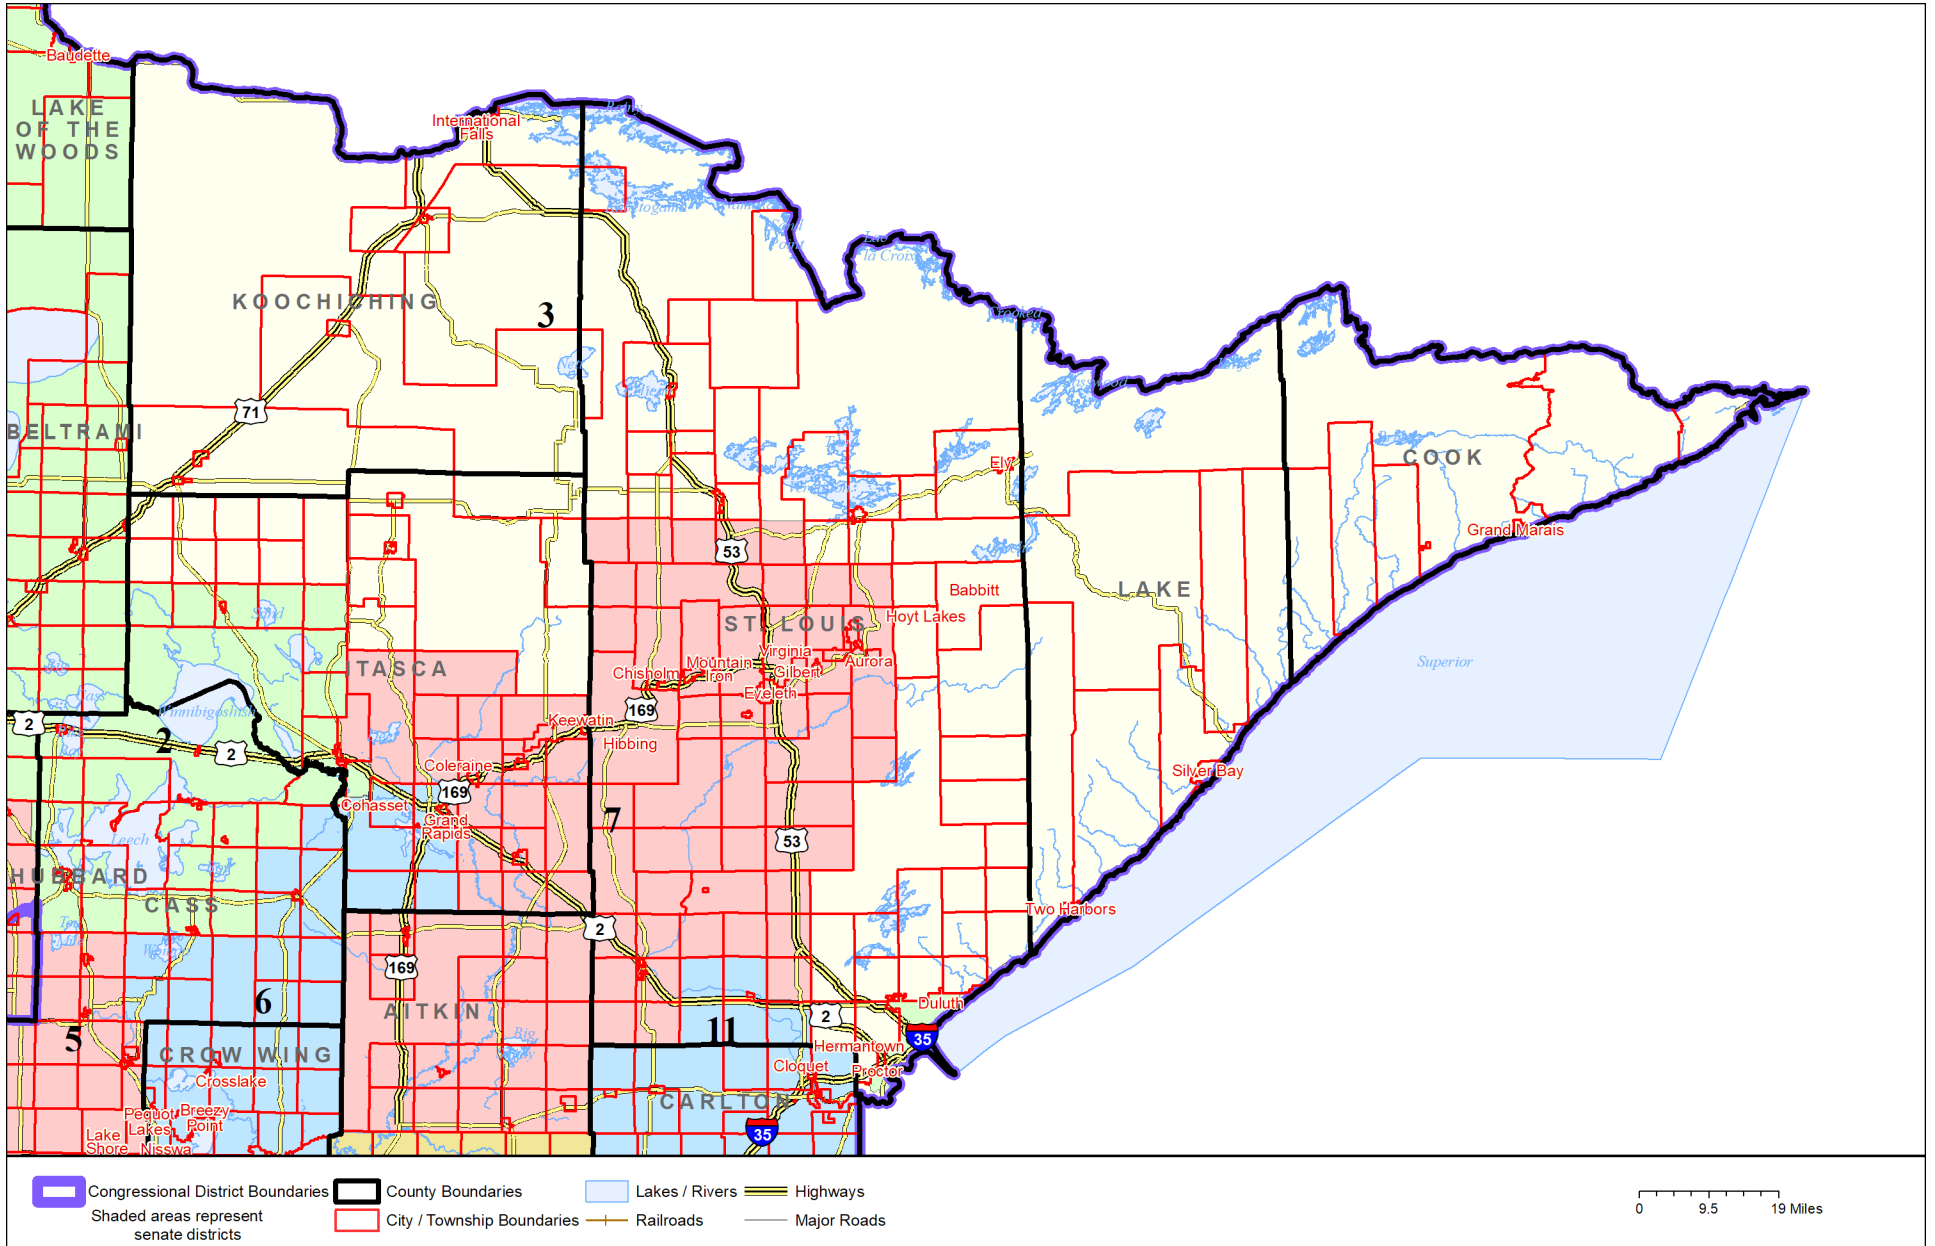

Senate District 3

Published by Office of the Minnesota Secretary of State, Elections Division. Current as of May 2024. Look up districts & polling places at <https://pollfinder.sos.mn.gov>

About this map

This map shows the Congressional and Legislative Districts ordered by the Special Redistricting Panel in the matter of *Wattson, et al. v. Simon, et al*, No. A21-0243 and A21-0546, on February 15, 2022, as modified by the legislature, as corrected under *Minnesota Statutes* 2.91, subd. 2, or as adjusted under *Minnesota Statutes* 204B.146, subd. 3. Derived from precinct boundaries that are maintained by the Secretary of State and available for download at the [Minnesota Geospatial Commons](https://gisdata.mn.gov) (<https://gisdata.mn.gov>). Road data is from Mn/DOT and U.S. Census (Statewide) and NCompass (Metro). Rail data is from Mn/DOT. Water data is from MN DNR.

District Description

Territory of Minnesota Senate District 3:

- Cook County
- This area in Itasca County:
 - Alvwood Twp
 - Ardenhurst Twp
 - Bearville Twp
 - Bigfork
 - Bigfork Twp
 - Carpenter Twp
 - Effie
 - Grattan Twp
 - Kinghurst Twp
 - Marcell Twp
 - Moose Park Twp
 - Nore Twp
 - Pomroy Twp
 - Stokes Twp
 - Wirt Twp
 - These precincts in unorganized territory:
 - LIBERTY PREC
 - LONG LAKE PREC
 - MCLEOD PREC
 - NORTH UNORGANIZED PREC
- Koochiching County
- Lake County
- This area in St. Louis County:
 - Alden Twp
 - Ault Twp
 - Babbitt
 - Bassett Twp
 - Beatty Twp
 - Breitung Twp
 - Camp 5 Twp
 - Canosia Twp
 - Cook
 - Crane Lake Twp
 - These precincts in Duluth: