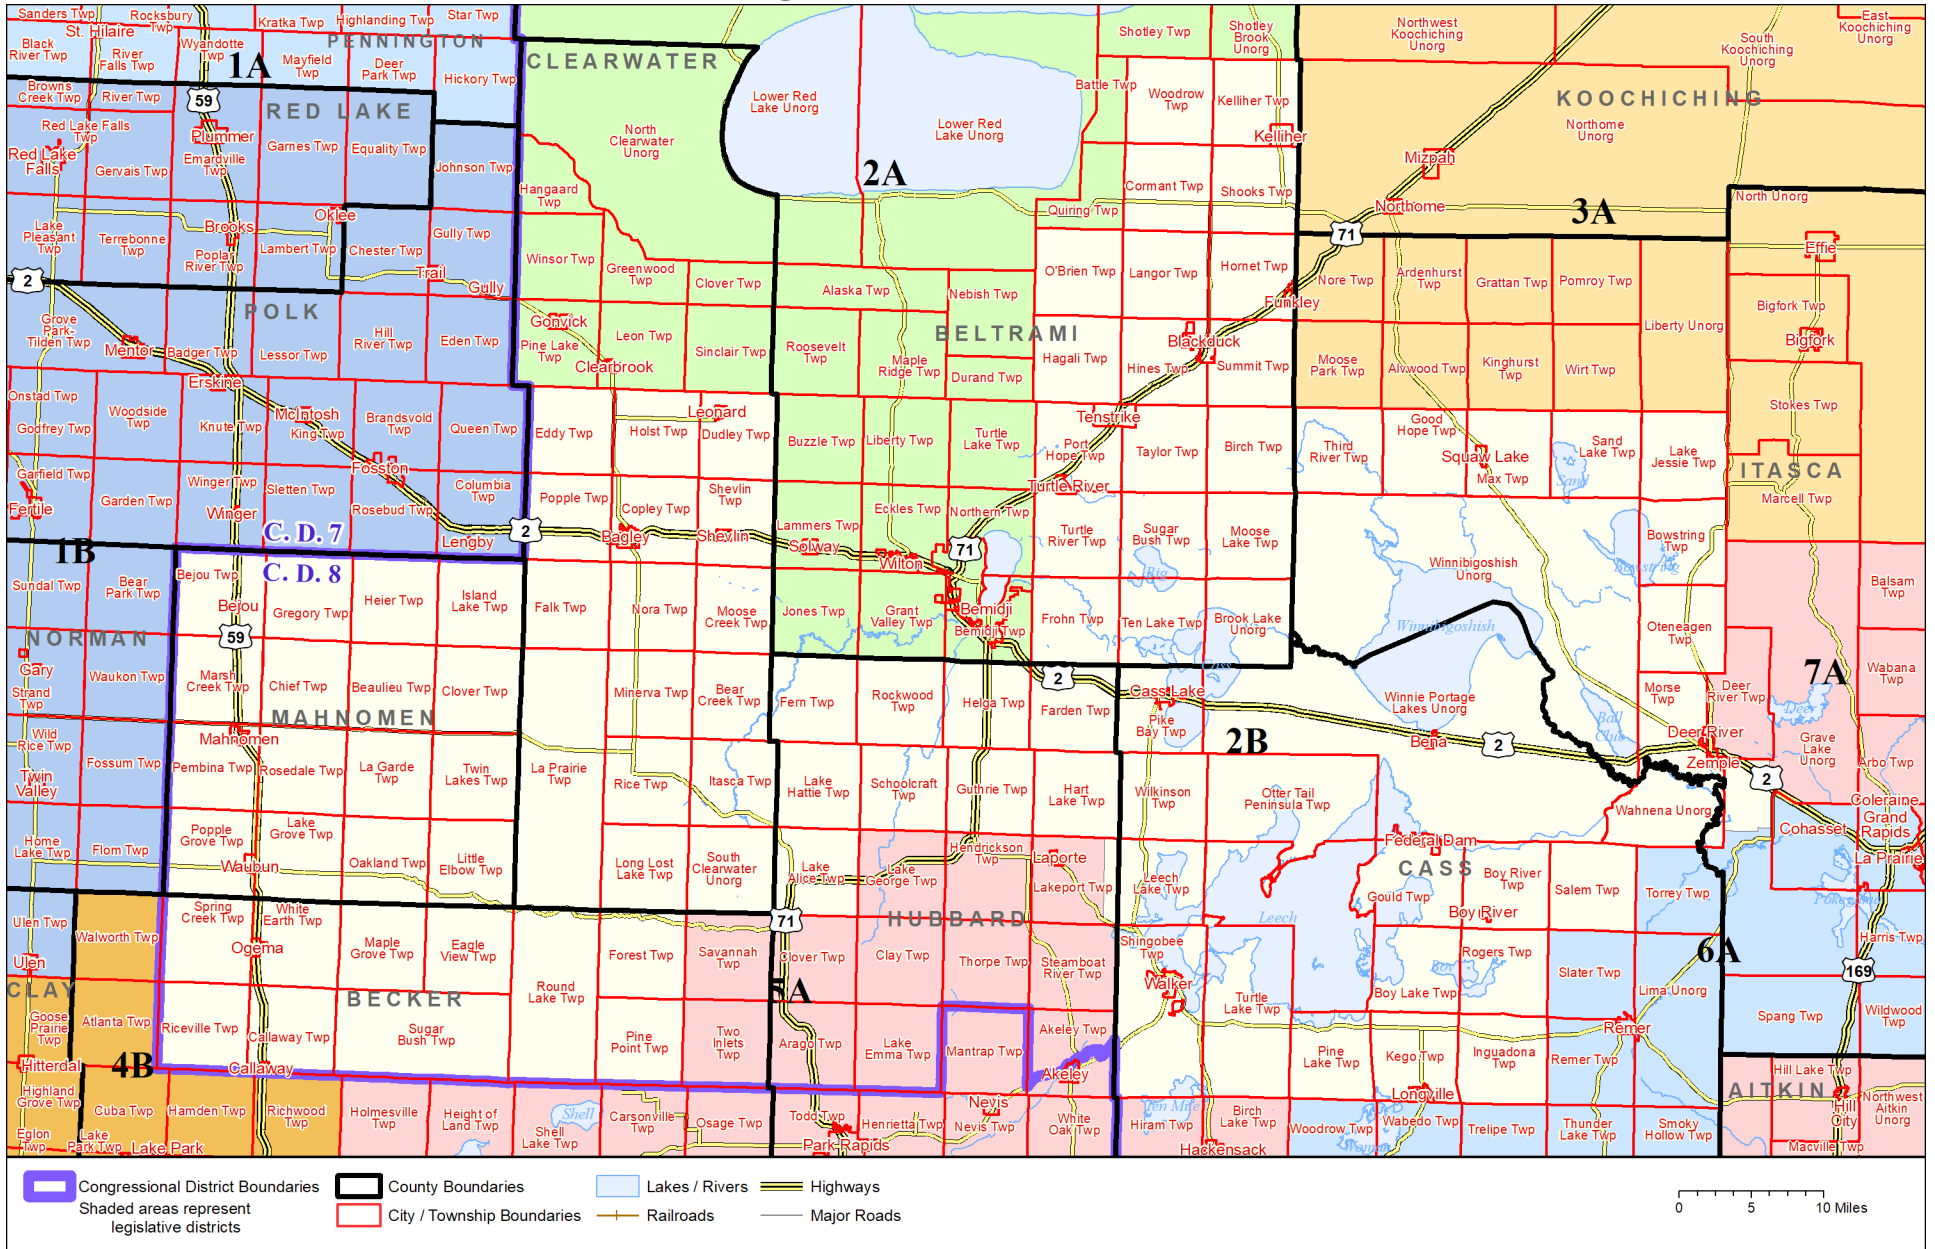

# Legislative District 2B

Published by Office of the Minnesota Secretary of State, Elections Division. Current as of May 2024. Look up districts & polling places at <https://pollfinder.sos.mn.gov>

## About this map

This map shows the Congressional and Legislative Districts ordered by the Special Redistricting Panel in the matter of *Wattson, et al. v. Simon, et al*, No. A21-0243 and A21-0546, on February 15, 2022, as modified by the legislature, as corrected under *Minnesota Statutes* 2.91, subd. 2, or as adjusted under *Minnesota Statutes* 204B.146, subd. 3. Derived from precinct boundaries that are maintained by the Secretary of State and available for download at the [Minnesota Geospatial Commons](https://gisdata.mn.gov) (https://gisdata.mn.gov). Road data is from Mn/DOT and U.S. Census (Statewide) and NCompass (Metro). Rail data is from Mn/DOT. Water data is from MN DNR.

## District Description

Territory of Minnesota Legislative District 2B:

- This area in Becker County:
  - Callaway
  - Callaway Twp
  - Eagle View Twp
  - Forest Twp
  - Maple Grove Twp
  - Ogema
  - Pine Point Twp
  - Riceville Twp
  - Round Lake Twp
  - Spring Creek Twp
  - Sugar Bush Twp
  - White Earth Twp
- This area in Beltrami County:
  - Birch Twp
  - Blackduck
  - Cormant Twp
  - Frohn Twp
  - Funkley
  - Hagali Twp
  - Hines Twp
  - Hornet Twp
  - Kelliher
  - Kelliher Twp
  - Langor Twp
  - Moose Lake Twp
  - O'Brien Twp
  - Port Hope Twp
  - Shooks Twp
  - Sugar Bush Twp
  - Summit Twp
  - Taylor Twp
  - Ten Lake Twp
  - Tenstrike
  - Turtle River
  - Turtle River Twp