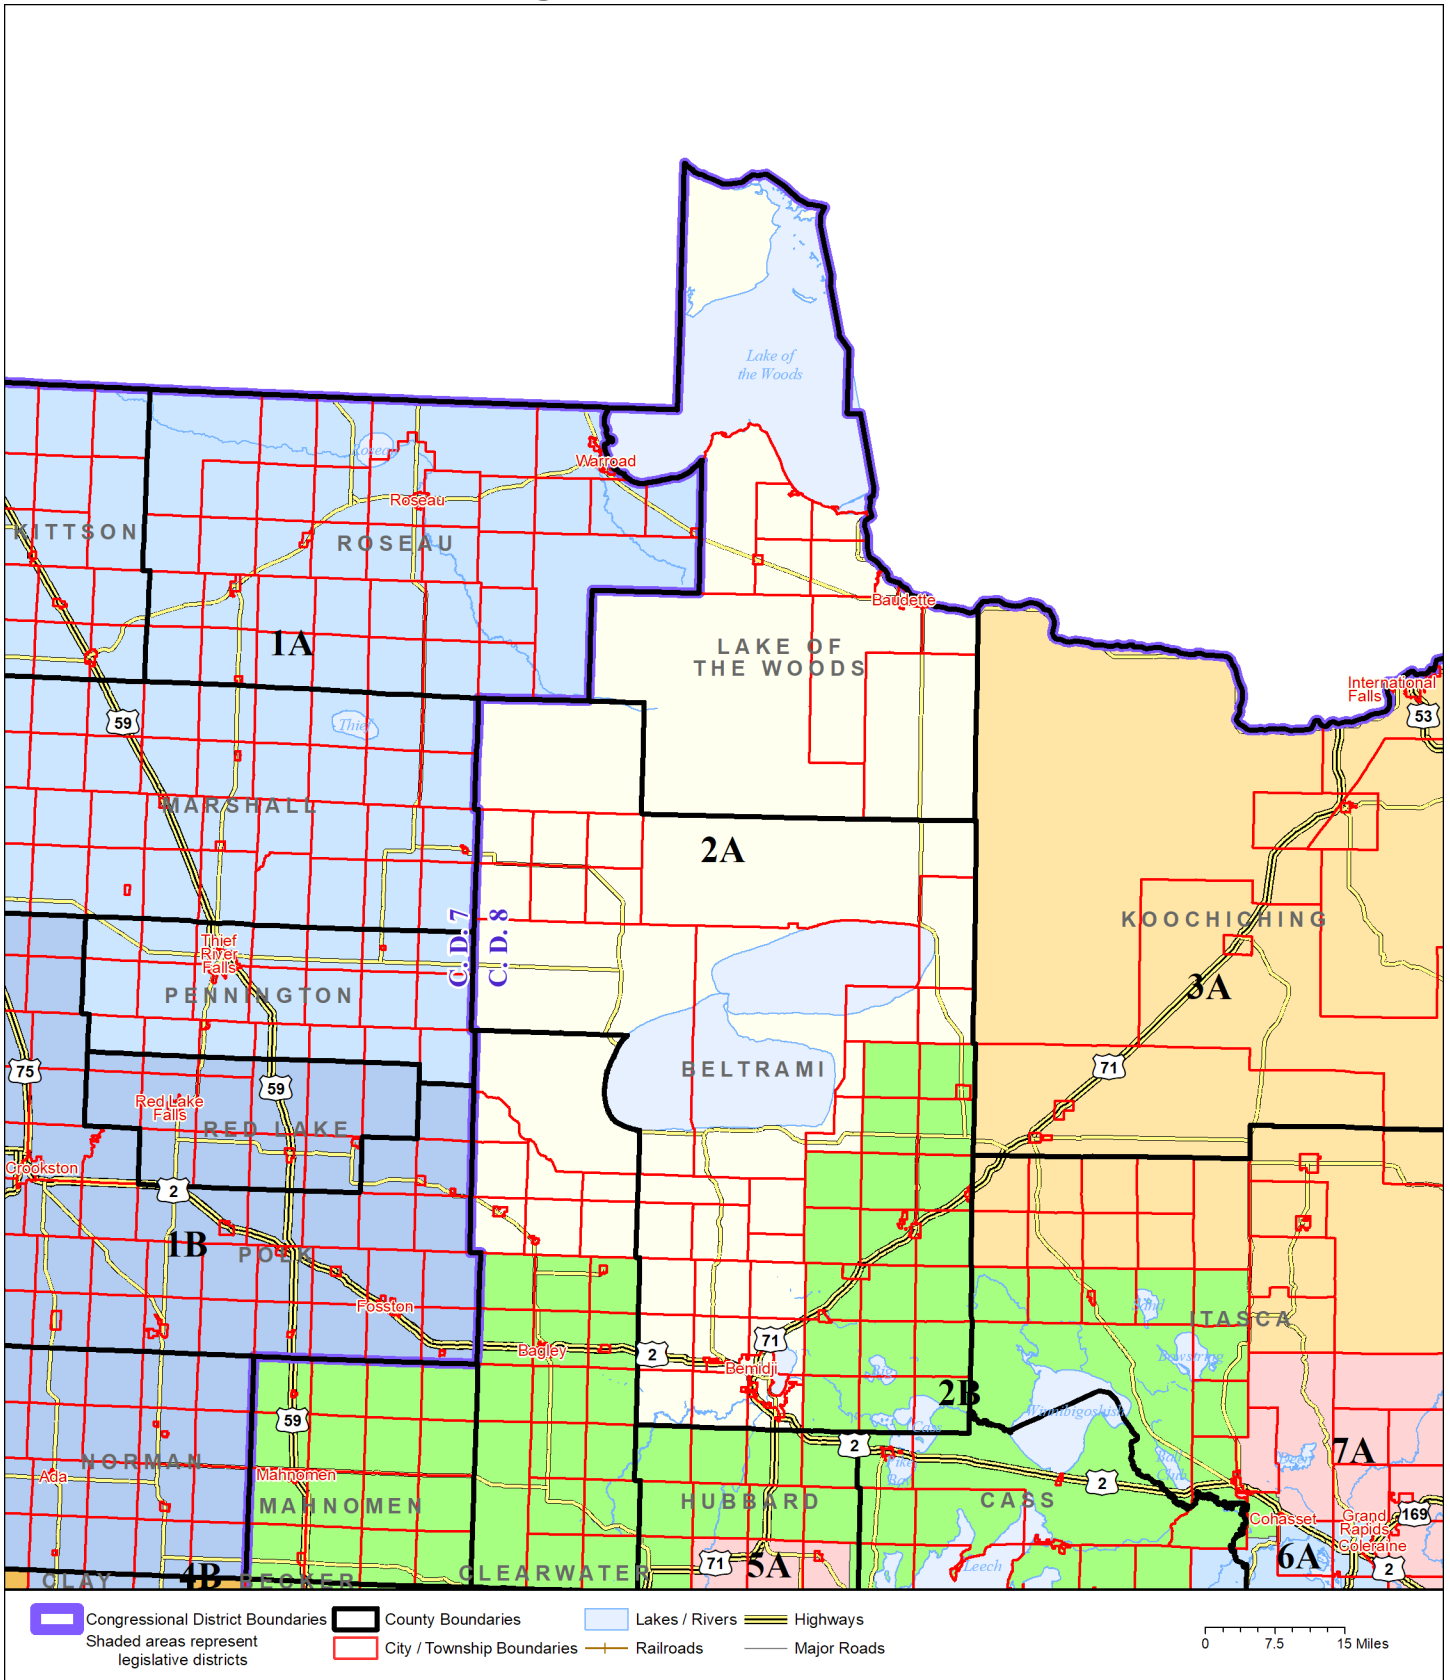

Legislative District 2A

Published by Office of the Minnesota Secretary of State, Elections Division. Current as of May 2024. Look up districts & polling places at <https://pollfinder.sos.mn.gov>

About this map

This map shows the Congressional and Legislative Districts ordered by the Special Redistricting Panel in the matter of *Wattson, et al. v. Simon, et al*, No. A21-0243 and A21-0546, on February 15, 2022, as modified by the legislature, as corrected under *Minnesota Statutes* 2.91, subd. 2, or as adjusted under *Minnesota Statutes* 204B.146, subd. 3. Derived from precinct boundaries that are maintained by the Secretary of State and available for download at the [Minnesota Geospatial Commons](https://gisdata.mn.gov) (<https://gisdata.mn.gov>). Road data is from Mn/DOT and U.S. Census (Statewide) and NCompass (Metro). Rail data is from Mn/DOT. Water data is from MN DNR.

District Description

Territory of Minnesota Legislative District 2A:

- This area in Beltrami County:
 - Alaska Twp
 - Battle Twp
 - Bemidji
 - Bemidji Twp
 - Benville Twp
 - Buzzle Twp
 - Durand Twp
 - Eckles Twp
 - Grant Valley Twp
 - Hamre Twp
 - Jones Twp
 - Lammers Twp
 - Lee Twp
 - Liberty Twp
 - Maple Ridge Twp
 - Minnie Twp
 - Nebish Twp
 - Northern Twp
 - Quiring Twp
 - Roosevelt Twp
 - Shotley Twp
 - Solway
 - Spruce Grove Twp
 - Steenerson Twp
 - Turtle Lake Twp
 - Waskish Twp
 - Wilton
 - These precincts in unorganized territory:
 - LITTLE ROCK
 - PONEMAH PREC
 - RED LAKE AGENCY PREC
 - REDBY PREC
 - UNORG DIST 1
 - UNORG DIST 2
- This area in Clearwater County:
 - Clearbrook
 - Clover Twp
 - Gonvick
 - Greenwood Twp
 - Hangaard Twp
 - Leon Twp
 - Pine Lake Twp
 - Sinclair Twp
 - Winsor Twp
 - These precincts in unorganized territory:
 - RED LAKE RESERVATION
- Lake Of The Woods County