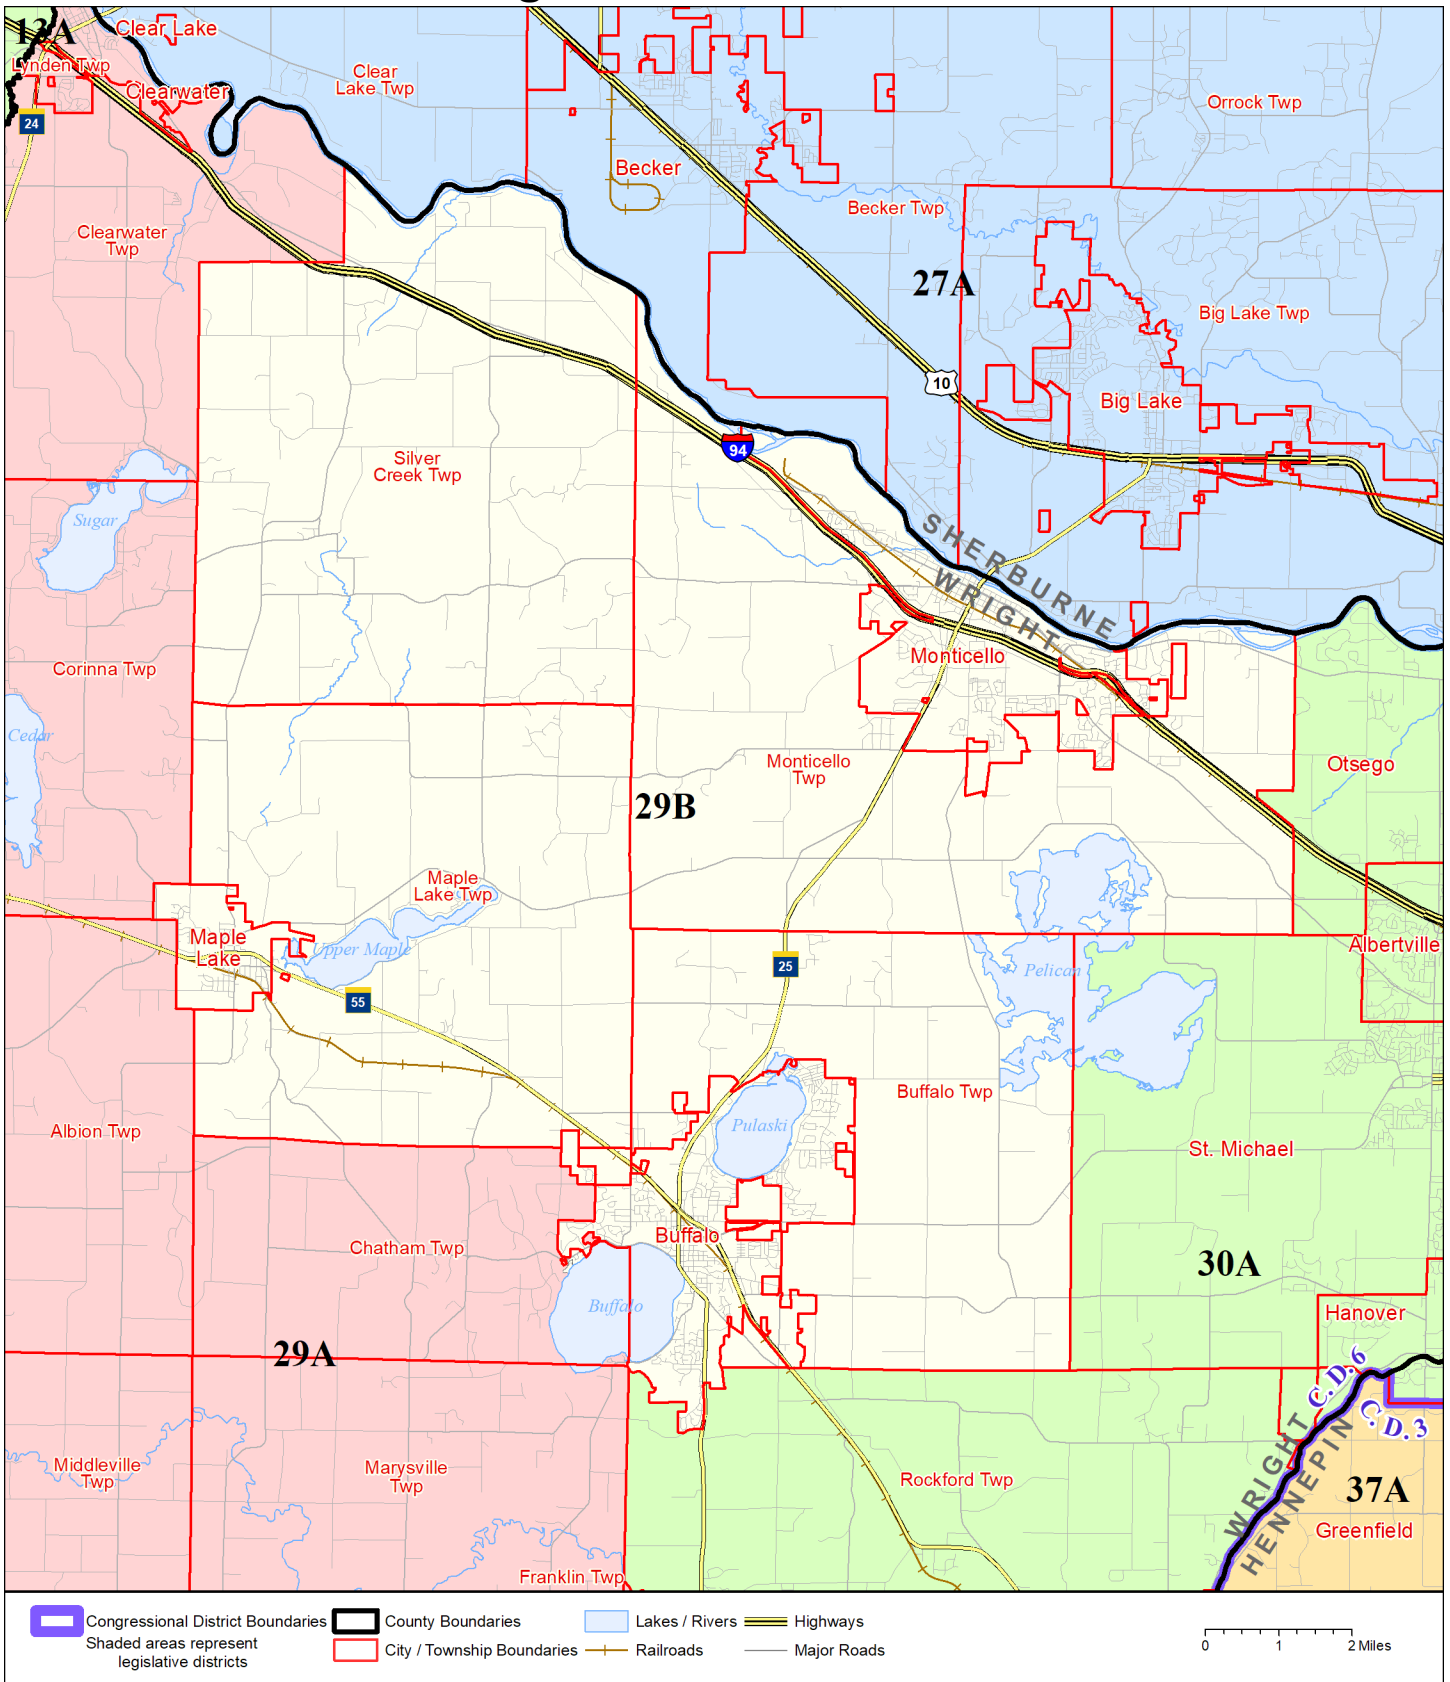

Legislative District 29B

Published by Office of the Minnesota Secretary of State, Elections Division. Current as of May 2024. Look up districts & polling places at <https://pollfinder.sos.mn.gov>

About this map

This map shows the Congressional and Legislative Districts ordered by the Special Redistricting Panel in the matter of *Wattson, et al. v. Simon, et al*, No. A21-0243 and A21-0546, on February 15, 2022, as modified by the legislature, as corrected under *Minnesota Statutes* 2.91, subd. 2, or as adjusted under *Minnesota Statutes* 204B.146, subd. 3. Derived from precinct boundaries that are maintained by the Secretary of State and available for download at the [Minnesota Geospatial Commons](https://gisdata.mn.gov) (<https://gisdata.mn.gov>). Road data is from Mn/DOT and U.S. Census (Statewide) and NCompass (Metro). Rail data is from Mn/DOT. Water data is from MN DNR.

District Description

Territory of Minnesota Legislative District 29B:

- This area in Wright County:
 - Buffalo
 - Buffalo Twp
 - These precincts in Chatham Twp:
 - CHATHAM TOWNSHIP P2
 - Maple Lake
 - Maple Lake Twp
 - Monticello
 - Monticello Twp
 - Silver Creek Twp