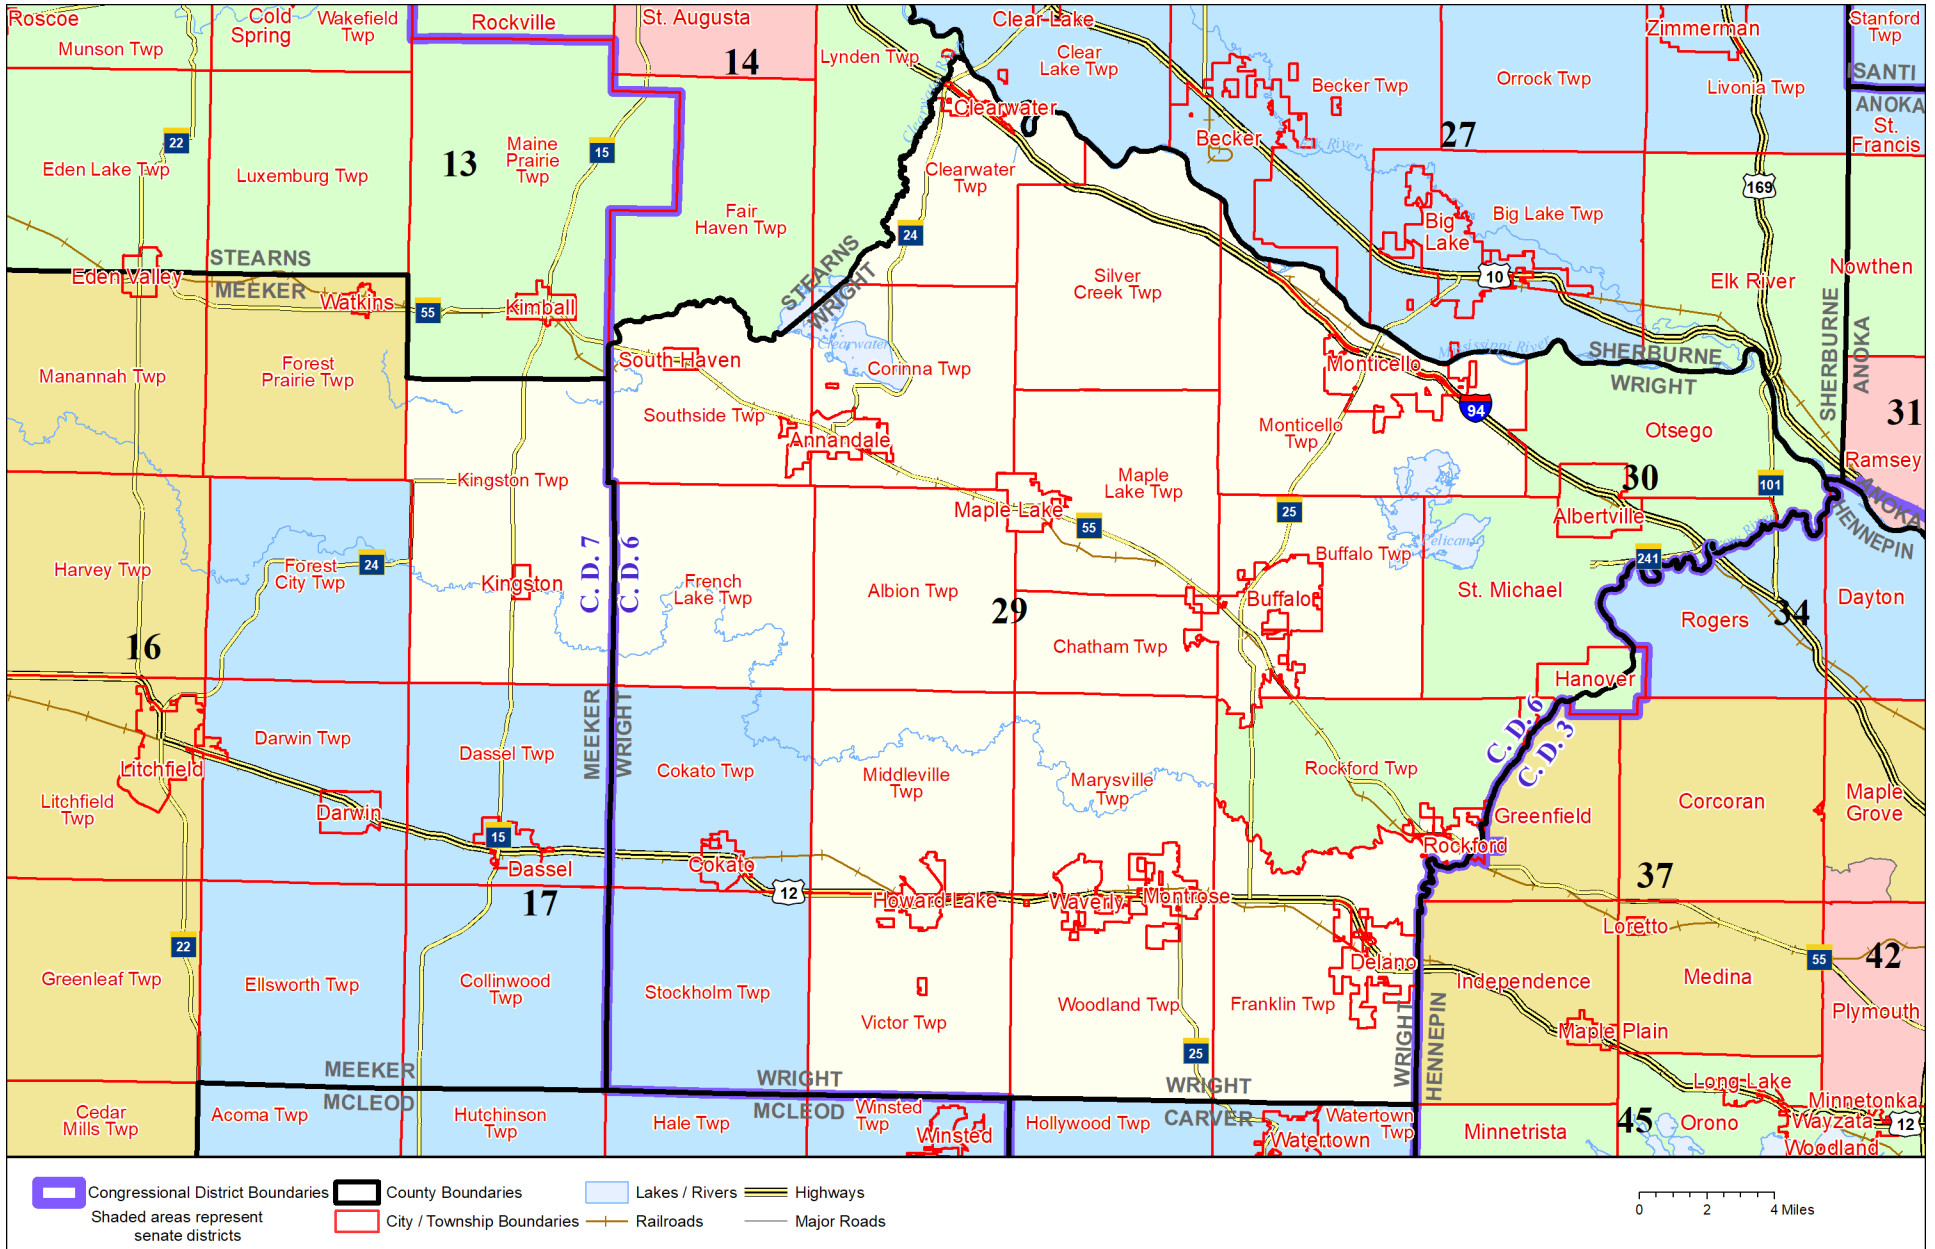

# Senate District 29

Published by Office of the Minnesota Secretary of State, Elections Division. Current as of May 2024. Look up districts & polling places at <https://pollfinder.sos.mn.gov>

### About this map

This map shows the Congressional and Legislative Districts ordered by the Special Redistricting Panel in the matter of *Wattson, et al. v. Simon, et al*, No. A21-0243 and A21-0546, on February 15, 2022, as modified by the legislature, as corrected under *Minnesota Statutes* 2.91, subd. 2, or as adjusted under *Minnesota Statutes* 204B.146, subd. 3. Derived from precinct boundaries that are maintained by the Secretary of State and available for download at the [Minnesota Geospatial Commons](https://gisdata.mn.gov) (<https://gisdata.mn.gov>). Road data is from Mn/DOT and U.S. Census (Statewide) and NCompass (Metro). Rail data is from Mn/DOT. Water data is from MN DNR.

## District Description

Territory of Minnesota Senate District 29:

- This area in Hennepin County:
  - Rockford
- This area in Meeker County:
  - Kingston
  - Kingston Twp
- This area in Wright County:
  - Albion Twp
  - Annandale
  - Buffalo
  - Buffalo Twp
  - Chatham Twp
  - Clearwater
  - Clearwater Twp
  - Corinna Twp
  - Delano
  - Franklin Twp
  - French Lake Twp
  - Howard Lake
  - Maple Lake
  - Maple Lake Twp
  - Marysville Twp
  - Middleville Twp
  - Monticello
  - Monticello Twp
  - Montrose
  - Rockford
  - These precincts in Rockford Twp:
    - ROCKFORD TOWNSHIP P2
  - Silver Creek Twp
  - South Haven
  - Southside Twp
  - Victor Twp
  - Waverly
  - Woodland Twp