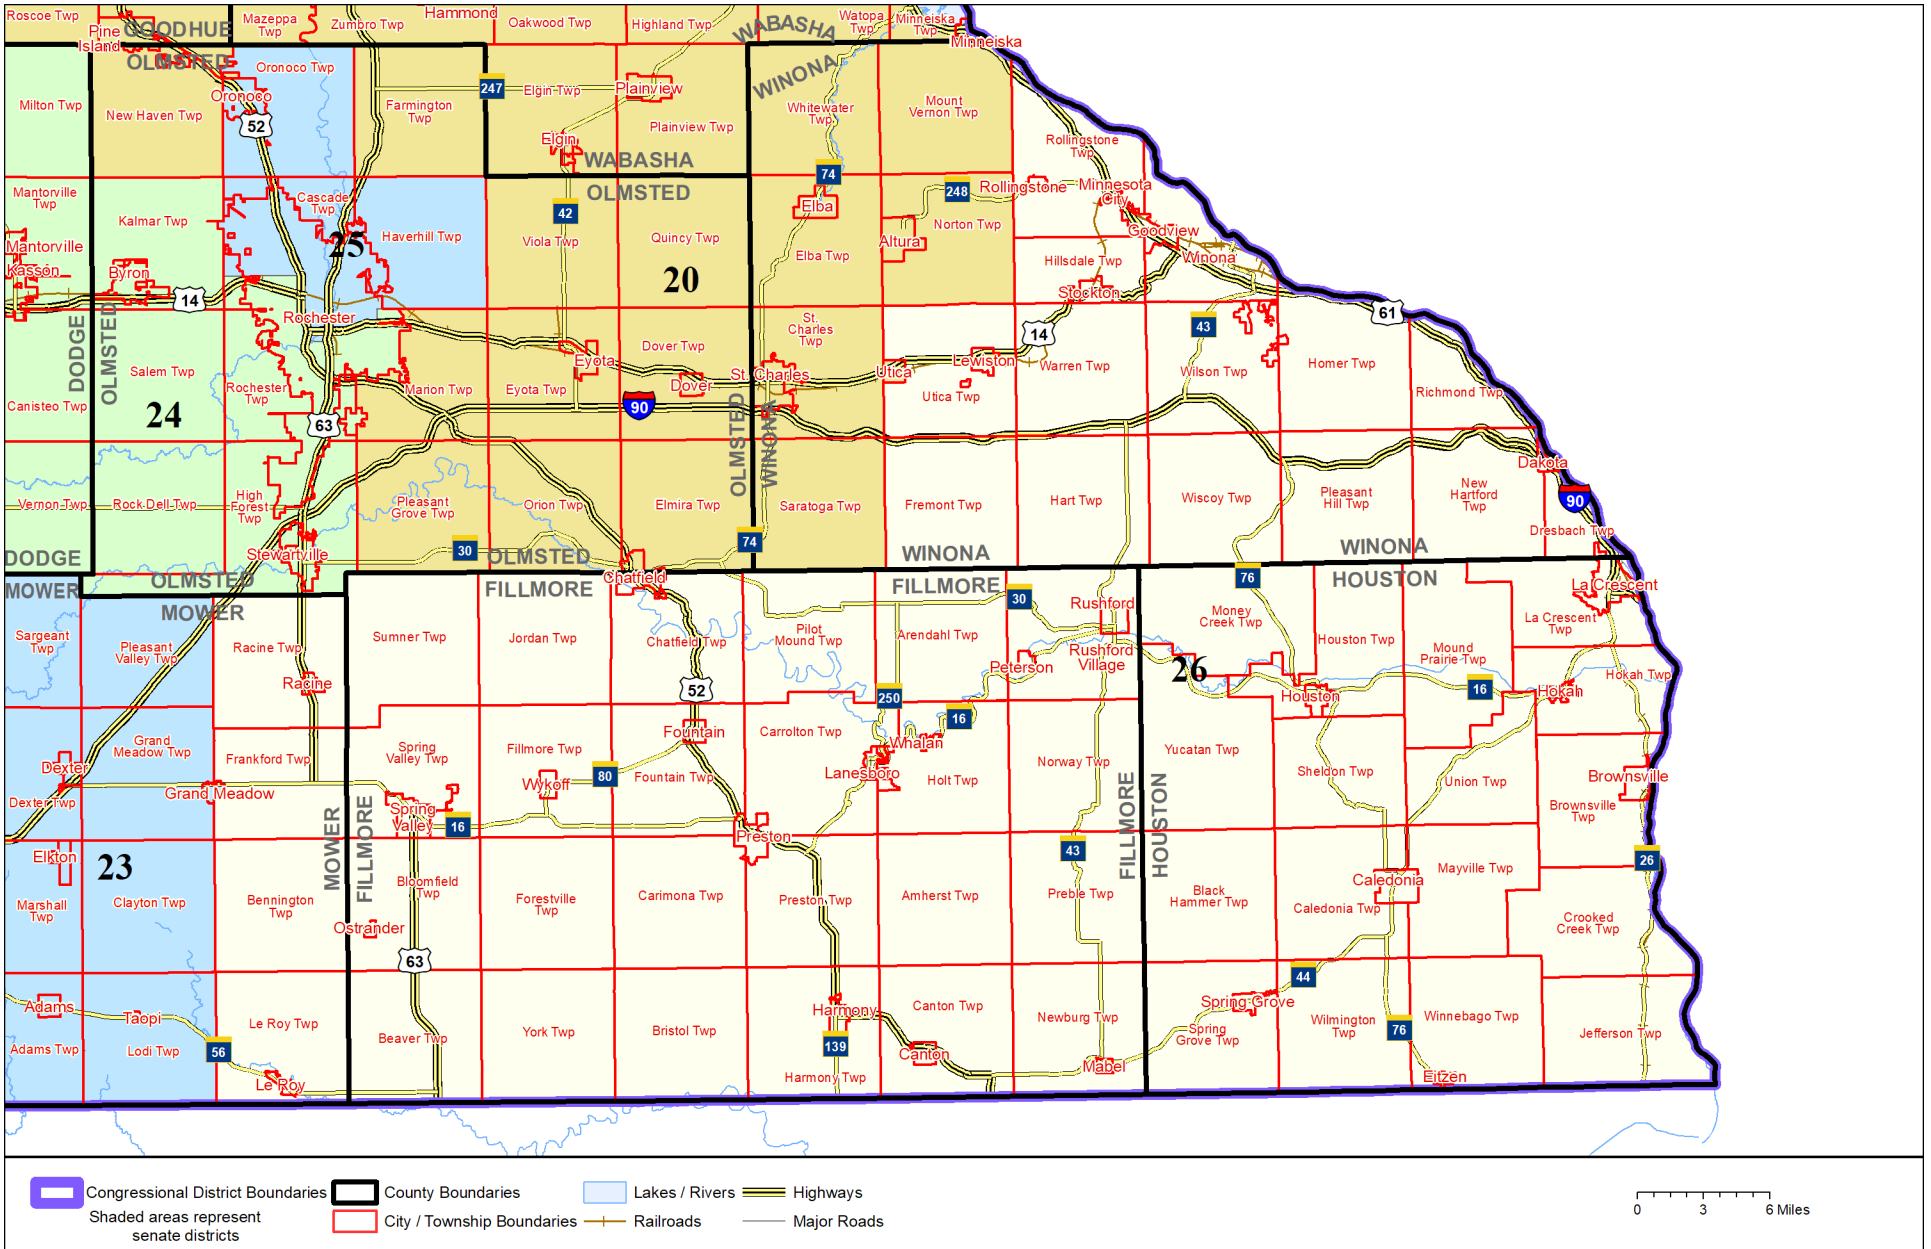

# Senate District 26

Published by Office of the Minnesota Secretary of State, Elections Division. Current as of May 2024. Look up districts & polling places at <https://pollfinder.sos.mn.gov>

### About this map

This map shows the Congressional and Legislative Districts ordered by the Special Redistricting Panel in the matter of *Watson, et al. v. Simon, et al*, No. A21-0243 and A21-0546, on February 15, 2022, as modified by the legislature, as corrected under *Minnesota Statutes* 2.91, subd. 2, or as adjusted under *Minnesota Statutes* 204B.146, subd. 3. Derived from precinct boundaries that are maintained by the Secretary of State and available for download at the [Minnesota Geospatial Commons](https://gisdata.mn.gov) (<https://gisdata.mn.gov>). Road data is from Mn/DOT and U.S. Census (Statewide) and NCompass (Metro). Rail data is from Mn/DOT. Water data is from MN DNR.

## District Description

Territory of Minnesota Senate District 26:

- Fillmore County
- Houston County
- This area in Mower County:
  - Bennington Twp
  - Frankford Twp
  - Le Roy
  - Le Roy Twp
  - Racine
  - Racine Twp
- This area in Winona County:
  - Dakota
  - Dresbach Twp
  - Fremont Twp
  - Goodview
  - Hart Twp
  - Hillsdale Twp
  - Homer Twp
  - La Crescent
  - Lewiston
  - Minnesota City
  - New Hartford Twp
  - Pleasant Hill Twp
  - Richmond Twp
  - Rollingstone
  - Rollingstone Twp
  - Stockton
  - Utica Twp
  - Warren Twp
  - Wilson Twp
  - Winona
  - Wiscoy Twp