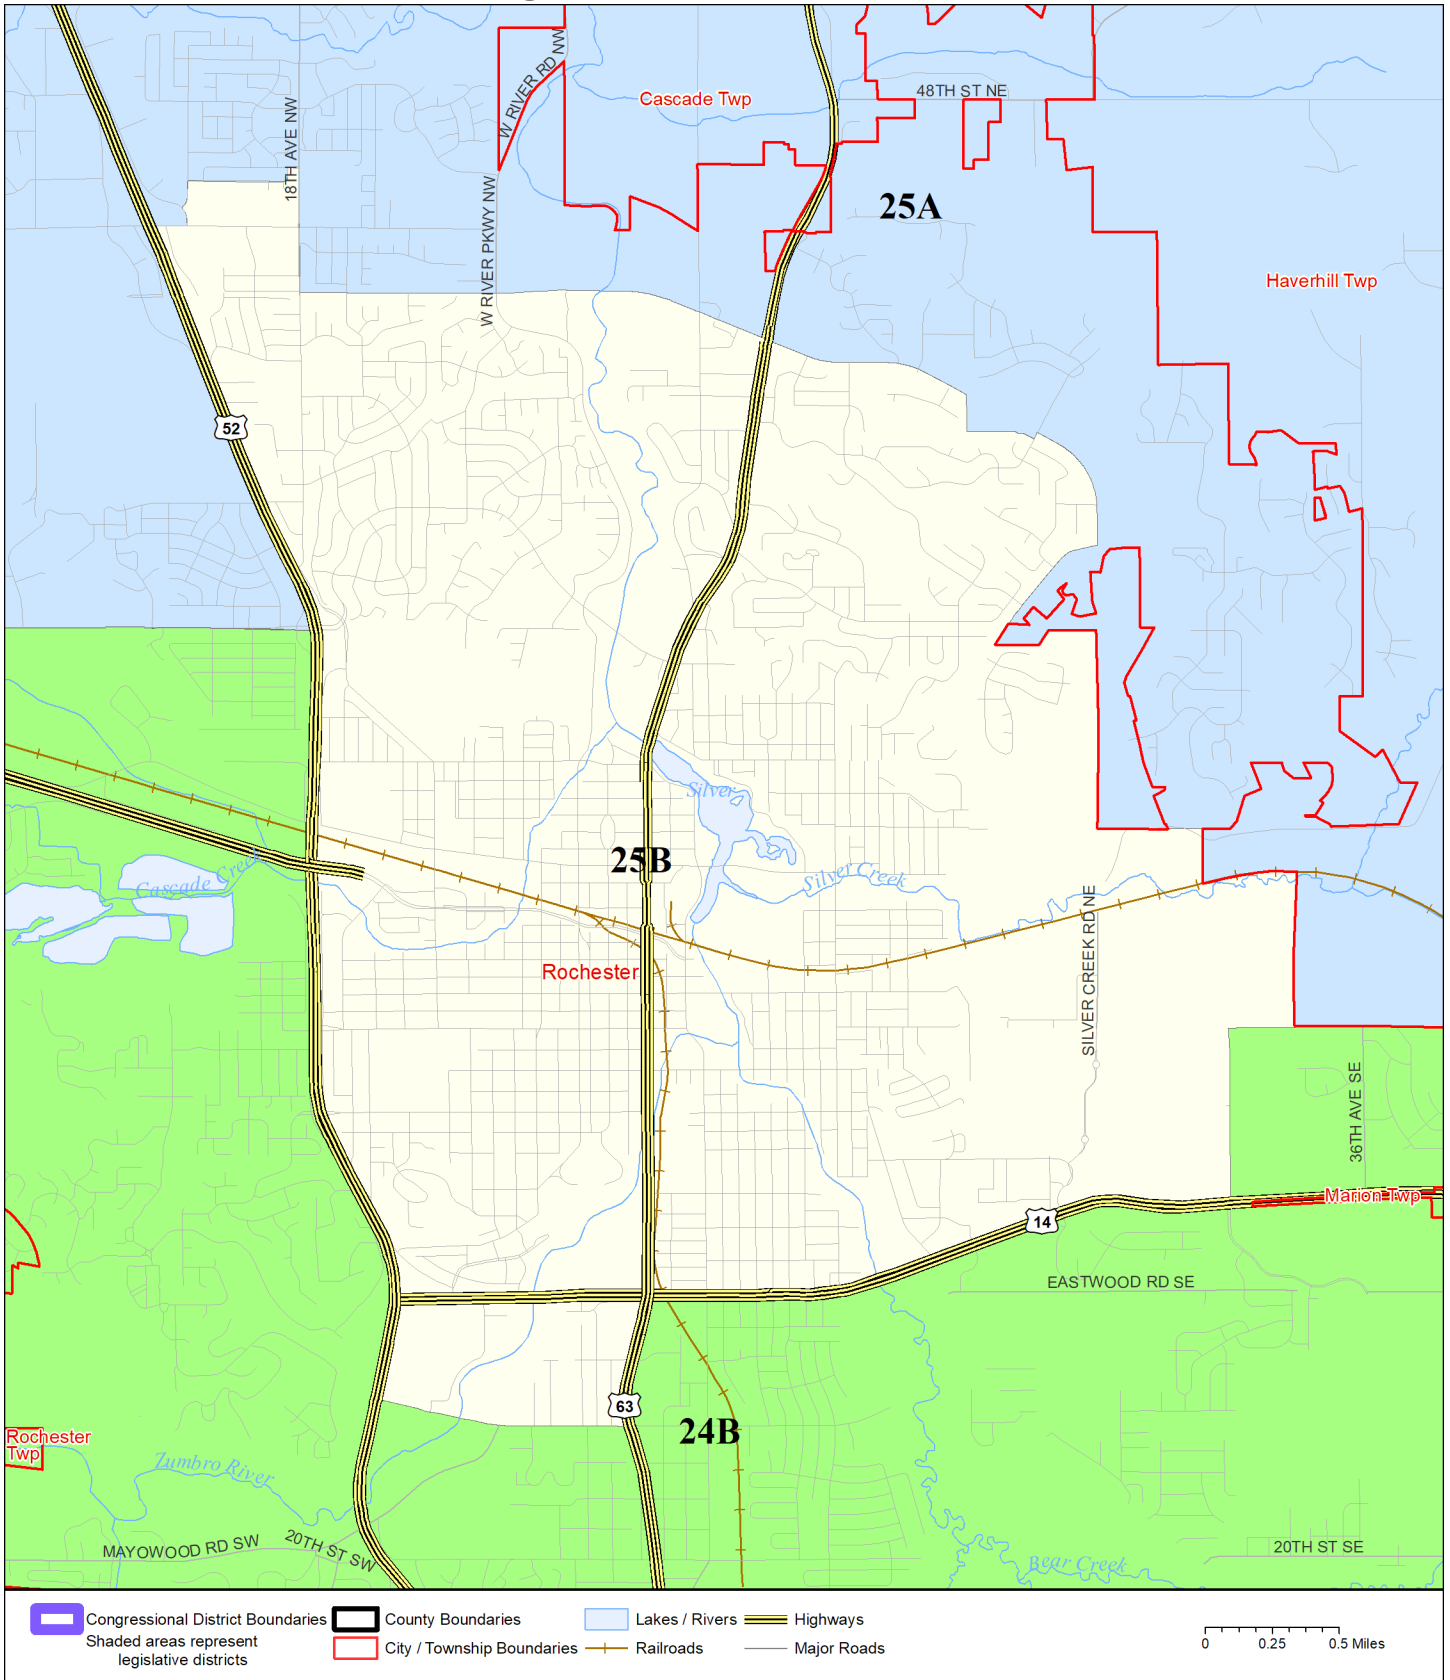

Legislative District 25B

Published by Office of the Minnesota Secretary of State, Elections Division. Current as of May 2024. Look up districts & polling places at <https://pollfinder.sos.mn.gov>

About this map

This map shows the Congressional and Legislative Districts ordered by the Special Redistricting Panel in the matter of *Wattson, et al. v. Simon, et al*, No. A21-0243 and A21-0546, on February 15, 2022, as modified by the legislature, as corrected under *Minnesota Statutes* 2.91, subd. 2, or as adjusted under *Minnesota Statutes* 204B.146, subd. 3. Derived from precinct boundaries that are maintained by the Secretary of State and available for download at the [Minnesota Geospatial Commons](https://gisdata.mn.gov) (<https://gisdata.mn.gov>). Road data is from Mn/DOT and U.S. Census (Statewide) and NCompass (Metro). Rail data is from Mn/DOT. Water data is from MN DNR.

District Description

Territory of Minnesota Legislative District 25B:

- This area in Olmsted County:
 - These precincts in Rochester:
 - ROCHESTER W1 P3
 - ROCHESTER W2 P12
 - ROCHESTER W2 P13
 - ROCHESTER W2 P7
 - ROCHESTER W2 P8
 - ROCHESTER W4 P1
 - ROCHESTER W4 P2
 - ROCHESTER W4 P3
 - ROCHESTER W4 P4
 - ROCHESTER W4 P5
 - ROCHESTER W4 P6
 - ROCHESTER W4 P7
 - ROCHESTER W5 P10
 - ROCHESTER W5 P11
 - ROCHESTER W5 P12
 - ROCHESTER W5 P13
 - ROCHESTER W5 P3
 - ROCHESTER W5 P4
 - ROCHESTER W5 P5
 - ROCHESTER W5 P7
 - ROCHESTER W5 P8
 - ROCHESTER W5 P9
 - ROCHESTER W6 P12
 - ROCHESTER W6 P13
 - ROCHESTER W6 P5
 - ROCHESTER W6 P7
 - ROCHESTER W6 P8
 - ROCHESTER W6 P9